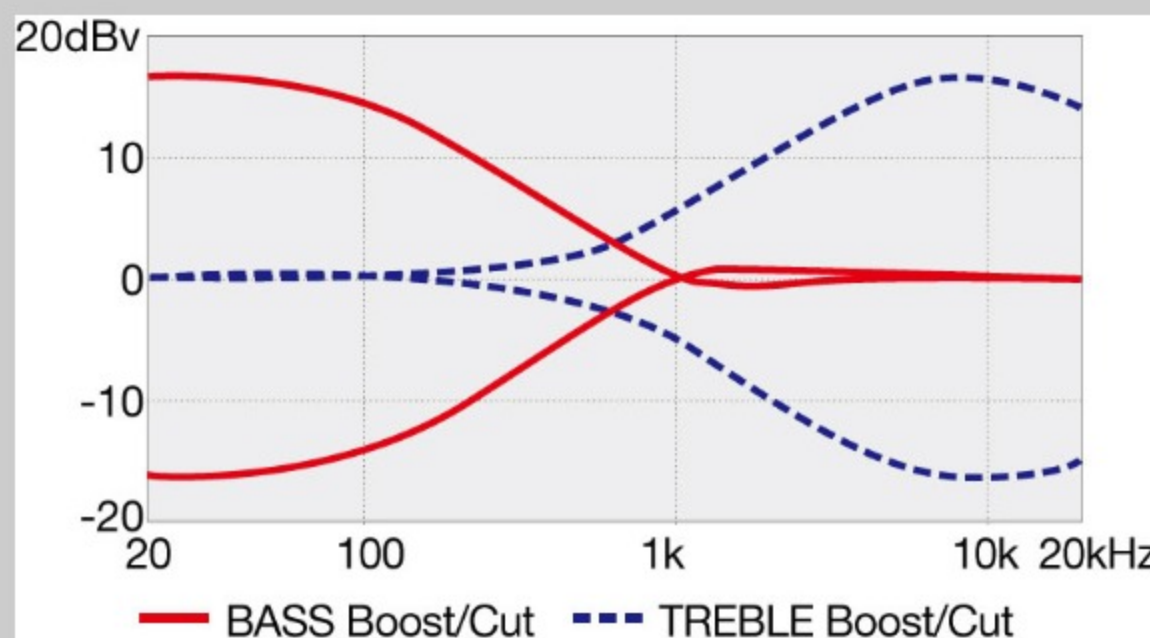

FREQUENCY RESPONSE

DESCRIPTION +

OTHER FEATURES

Recommended Case	MB300C
Recommended Bag	IBB540-BK