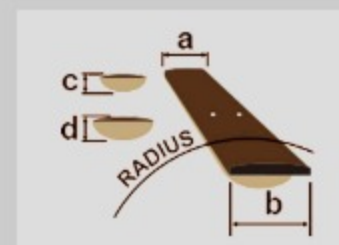

SR600E

SR

COLOR VARIATION :

CTF : Cosmic Blue Starburst Flat

SPEC

SPECS

neck type	SR4 / 5pc Jatoba/Walnut neck
top/back/body	Ash body
fretboard	Rosewood fretboard / Abalone oval inlay
fret	Medium frets
number of frets	24
bridge	Accu-cast B500 bridge
string space	19mm
neck pickup	Nordstrand™ Big Break neck pickup (Passive)
bridge pickup	Nordstrand™ Big Break bridge pickup (Passive)
equaliser	Ibanez Custom Electronics 3-band EQ w/ EQ bypass switch (passive tone control on treble pot), 3-way Mid frequency switch
factory tuning	1G,2D,3A,4E
strings	D'Addario® EXL165
string gauge	.045/.065/.085/.105
hardware color	Black

NECK DIMENSIONS

Scale :	864mm/34"
a : Width	38mm at NUT
b : Width	62mm at 24F
c : Thickness	19.5mm at 1F
d : Thickness	21.5mm at 12F
Radius :	305mmR

DESCRIPTION +

CONTROLS

DESCRIPTION +

FREQUENCY RESPONSE

DESCRIPTION +