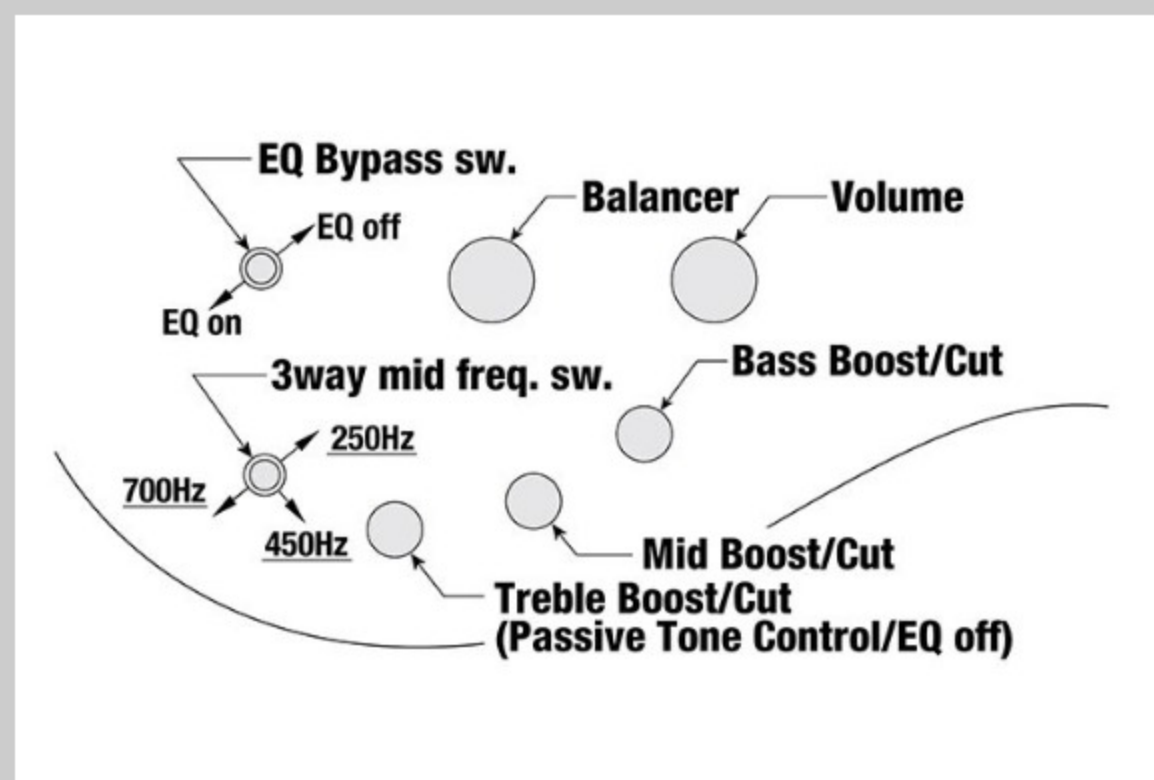

SR600E

SR

COLOR VARIATION :

CTF : Cosmic Blue Starburst Flat

SPEC

SPECS

neck type	SR4 / 5pc Jatoba/Walnut neck
top/back/body	Ash body
fretboard	Rosewood fretboard / Abalone oval inlay
fret	Medium frets
number of frets	24
bridge	Accu-cast B500 bridge
string space	19mm
neck pickup	Nordstrand™ Big Break neck pickup (Passive)
bridge pickup	Nordstrand™ Big Break bridge pickup (Passive)
equaliser	Ibanez Custom Electronics 3-band EQ w/ EQ bypass switch (passive tone control on treble pot), 3-way Mid frequency switch
factory tuning	1G,2D,3A,4E
strings	D'Addario® EXL165
string gauge	.045/.065/.085/.105
hardware color	Black

NECK DIMENSIONS

Scale :	864mm/34"
a : Width	38mm at NUT
b : Width	62mm at 24F
c : Thickness	19.5mm at 1F
d : Thickness	21.5mm at 12F
Radius :	305mmR

DESCRIPTION +

CONTROLS

DESCRIPTION +

FREQUENCY RESPONSE

DESCRIPTION +