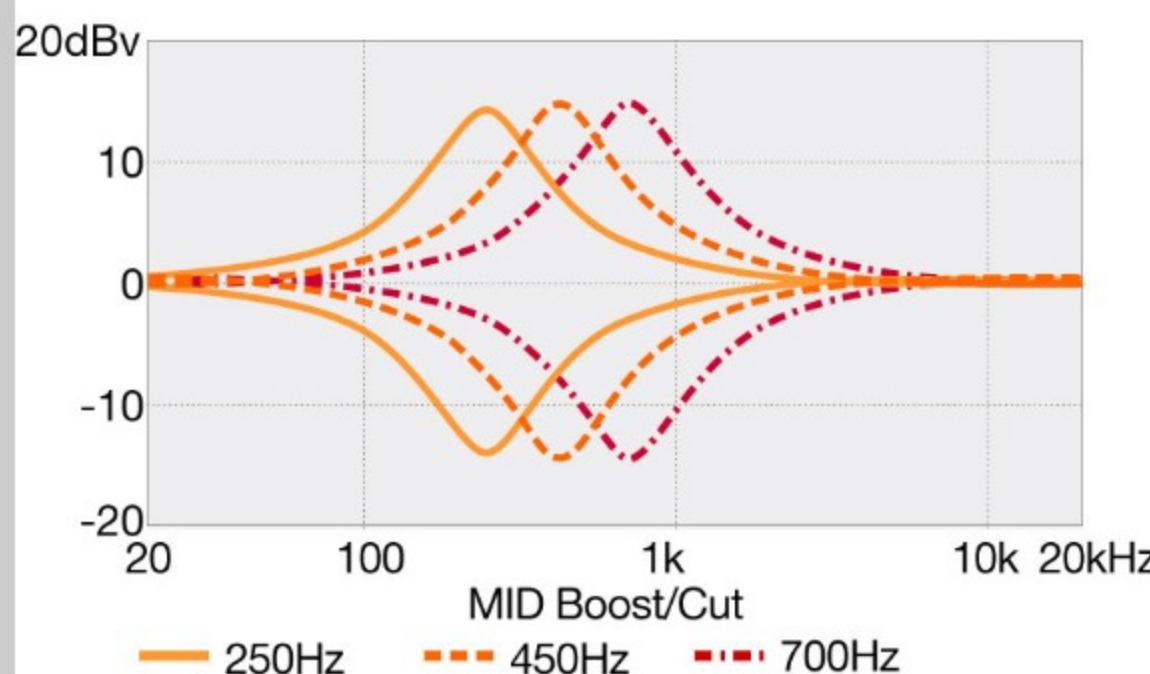

SR600E

SR

COLOR VARIATION :

CTF : Cosmic Blue Starburst Flat

SPEC

SPECS

neck type	SR4 / 5pc Jatoba/Walnut neck
top/back/body	Ash body
fretboard	Rosewood fretboard / Abalone oval inlay
fret	Medium frets
number of frets	24
bridge	Accu-cast B500 bridge
string space	19mm
neck pickup	Nordstrand™ Big Break neck pickup (Passive)
bridge pickup	Nordstrand™ Big Break bridge pickup (Passive)
equaliser	Ibanez Custom Electronics 3-band EQ w/ EQ bypass switch (passive tone control on treble pot), 3-way Mid frequency switch
factory tuning	1G,2D,3A,4E
strings	D'Addario® EXL165
string gauge	.045/.065/.085/.105
hardware color	Black

NECK DIMENSIONS

Scale :	864mm/34"
a : Width	38mm at NUT
b : Width	62mm at 24F
c : Thickness	19.5mm at 1F
d : Thickness	21.5mm at 12F
Radius :	305mmR

DESCRIPTION +

CONTROLS

DESCRIPTION +

FREQUENCY RESPONSE

DESCRIPTION +