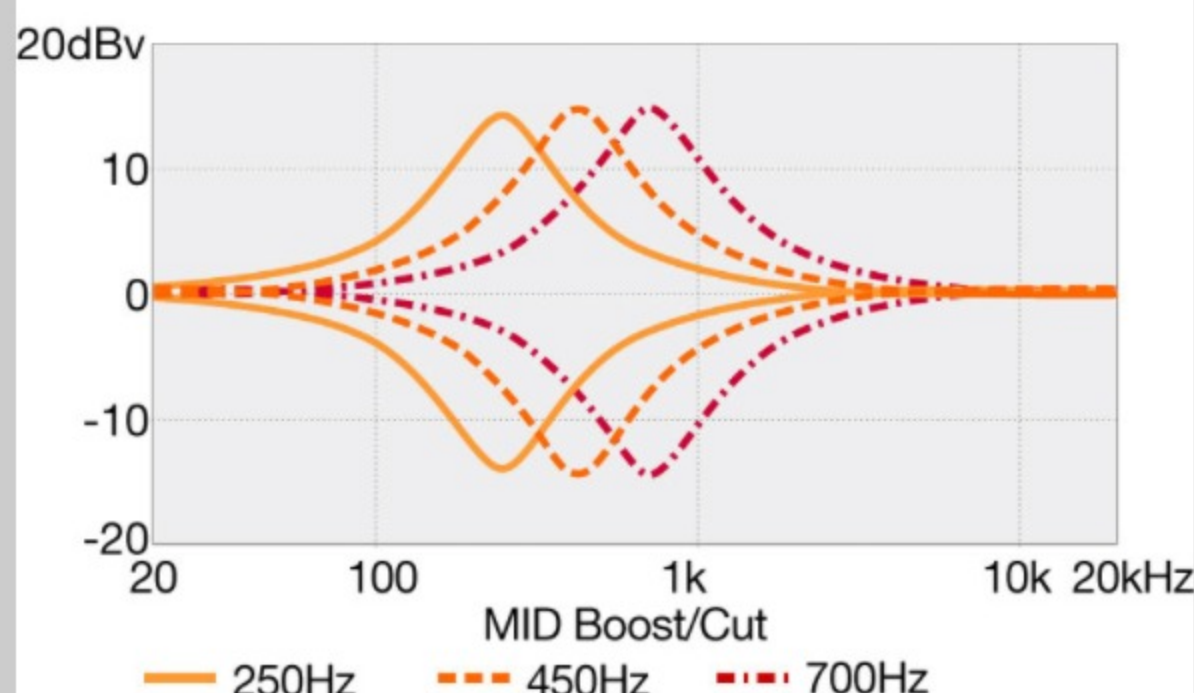

SR605E

COLOR VARIATION :

CTF : Cosmic Blue Starburst Flat

SHARE :  

SPEC

SPECS

neck type	SR5 / 5pc Jatoba/Walnut neck
top/back/body	Ash body
fretboard	Rosewood fretboard / Abalone oval inlay
fret	Medium frets
number of frets	24
bridge	Accu-cast B505 bridge
string space	16.5mm
neck pickup	Nordstrand™ Big Break neck pickup (Passive)
bridge pickup	Nordstrand™ Big Break bridge pickup (Passive)
equaliser	Ibanez Custom Electronics 3-band EQ w/ EQ bypass switch (passive tone control on treble pot), 3-way Mid frequency switch
factory tuning	1G,2D,3A,4E,5B
strings	D'Addario® EXL165 + .130
string gauge	.045/.065/.085/.105/.130
nut	Plastic nut
hardware color	Black

NECK DIMENSIONS

Scale :	864mm
a : Width	45mm at NUT
b : Width	68mm at 24F
c : Thickness	19.5mm at 1F
d : Thickness	21.5mm at 12F
Radius :	305mmR

DESCRIPTION +

CONTROLS

DESCRIPTION +

FREQUENCY RESPONSE

DESCRIPTION +