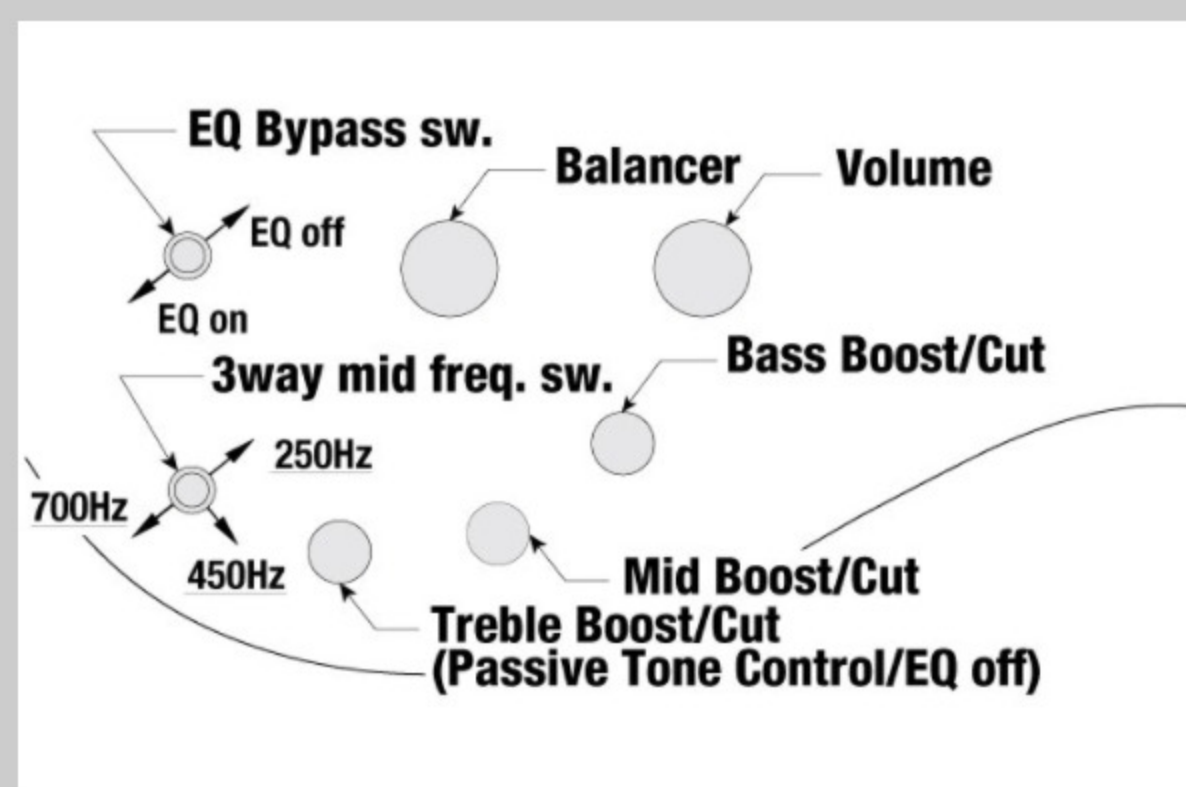

SR605E

COLOR VARIATION :

CTF : Cosmic Blue Starburst Flat

SHARE :  

SPEC

SPECS

neck type	SR5 / 5pc Jatoba/Walnut neck
top/back/body	Ash body
fretboard	Rosewood fretboard / Abalone oval inlay
fret	Medium frets
number of frets	24
bridge	Accu-cast B505 bridge
string space	16.5mm
neck pickup	Nordstrand™ Big Break neck pickup (Passive)
bridge pickup	Nordstrand™ Big Break bridge pickup (Passive)
equaliser	Ibanez Custom Electronics 3-band EQ w/ EQ bypass switch (passive tone control on treble pot), 3-way Mid frequency switch
factory tuning	1G,2D,3A,4E,5B
strings	D'Addario® EXL165 + .130
string gauge	.045/.065/.085/.105/.130
nut	Plastic nut
hardware color	Black

NECK DIMENSIONS

Scale :	864mm
a : Width	45mm at NUT
b : Width	68mm at 24F
c : Thickness	19.5mm at 1F
d : Thickness	21.5mm at 12F
Radius :	305mmR

DESCRIPTION +

CONTROLS

DESCRIPTION +

FREQUENCY RESPONSE

DESCRIPTION +