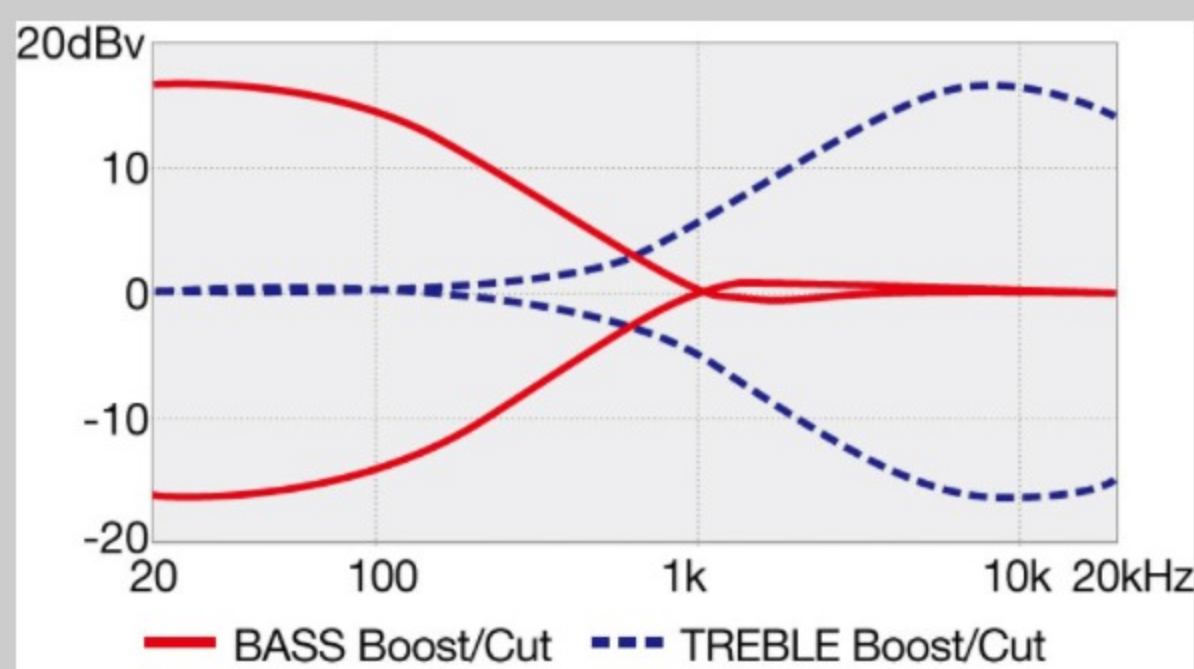

FREQUENCY RESPONSE

DESCRIPTION +

OTHER FEATURES

Recommended Case MB300C