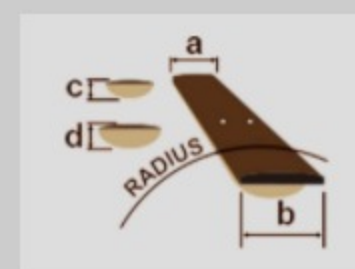

SR605E

COLOR VARIATION :

CTF : Cosmic Blue Starburst Flat

SHARE :  

SPEC

SPECS

neck type	SR5 / 5pc Jatoba/Walnut neck
top/back/body	Ash body
fretboard	Rosewood fretboard / Abalone oval inlay
fret	Medium frets
number of frets	24
bridge	Accu-cast B505 bridge
string space	16.5mm
neck pickup	Nordstrand™ Big Break neck pickup (Passive)
bridge pickup	Nordstrand™ Big Break bridge pickup (Passive)
equaliser	Ibanez Custom Electronics 3-band EQ w/ EQ bypass switch (passive tone control on treble pot), 3-way Mid frequency switch
factory tuning	1G,2D,3A,4E,5B
strings	D'Addario® EXL165 + .130
string gauge	.045/.065/.085/.105/.130
nut	Plastic nut
hardware color	Black

NECK DIMENSIONS

Scale :	864mm
a : Width	45mm at NUT
b : Width	68mm at 24F
c : Thickness	19.5mm at 1F
d : Thickness	21.5mm at 12F
Radius :	305mmR

DESCRIPTION +

CONTROLS

DESCRIPTION +

FREQUENCY RESPONSE

DESCRIPTION +