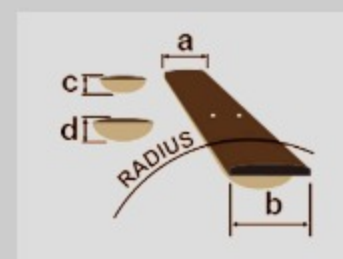

# SR605E

COLOR VARIATION :  

CTF : Cosmic Blue Starburst Flat

SHARE :  

### SPECS

neck type	SR5 / 5pc Jatoba/Walnut neck
top/back/body	Ash body
fretboard	Rosewood fretboard / Abalone oval inlay
fret	Medium frets
number of frets	24
bridge	Accu-cast B505 bridge
string space	16.5mm
neck pickup	Nordstrand™ Big Break neck pickup (Passive)
bridge pickup	Nordstrand™ Big Break bridge pickup (Passive)
equaliser	Ibanez Custom Electronics 3-band EQ w/ EQ bypass switch (passive tone control on treble pot), 3-way Mid frequency switch
factory tuning	1G,2D,3A,4E,5B
strings	D'Addario® EXL165 + .130
string gauge	.045/.065/.085/.105/.130
hardware color	Black

### NECK DIMENSIONS

Scale :	864mm
a : Width	45mm at NUT
b : Width	68mm at 24F
c : Thickness	19.5mm at 1F
d : Thickness	21.5mm at 12F
Radius :	305mmR

DESCRIPTION +