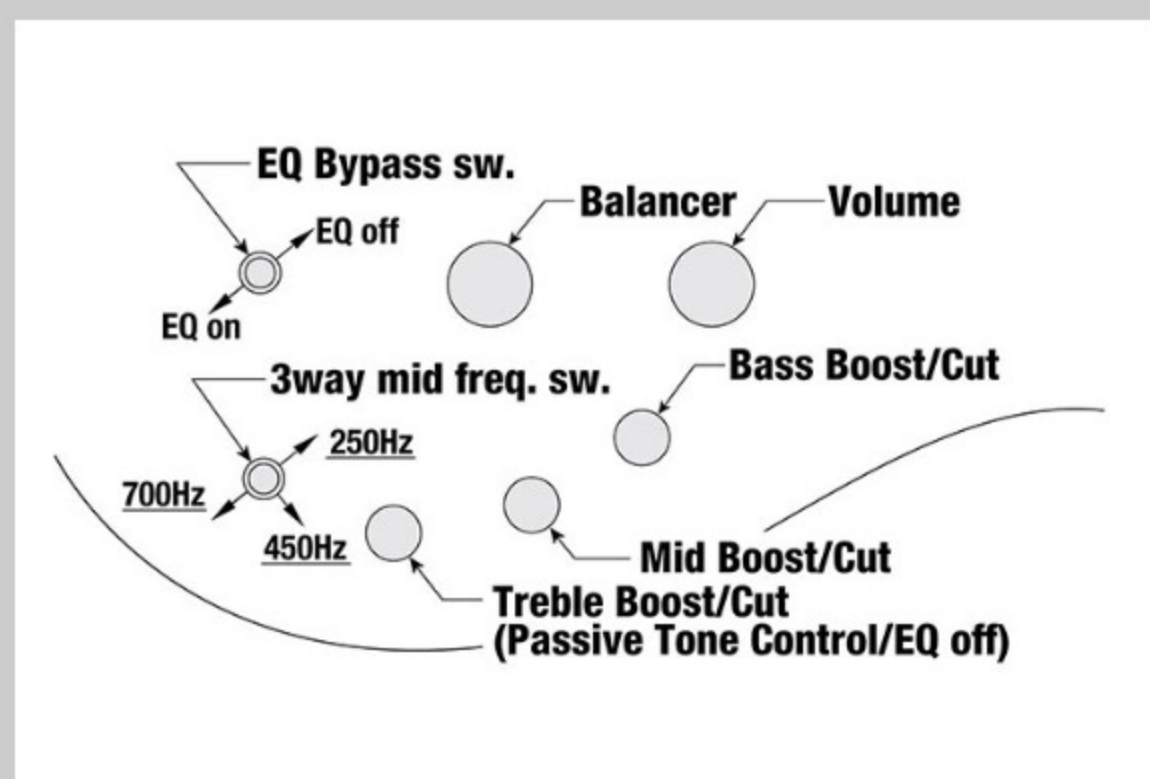

### SPECS

neck type	SR5 / 5pc Jatoba/Walnut neck
top/back/body	Ash body
fretboard	Rosewood fretboard / Abalone oval inlay
fret	Medium frets
number of frets	24
bridge	Accu-cast B505 bridge
string space	16.5mm
neck pickup	Nordstrand™ Big Break neck pickup (Passive)
bridge pickup	Nordstrand™ Big Break bridge pickup (Passive)
equaliser	Ibanez Custom Electronics 3-band EQ w/ EQ bypass switch (passive tone control on treble pot), 3-way Mid frequency switch
factory tuning	1G,2D,3A,4E,5B
strings	D'Addario® EXL165 + .130
string gauge	.045/.065/.085/.105/.130
hardware color	Black

### CONTROLS

DESCRIPTION +