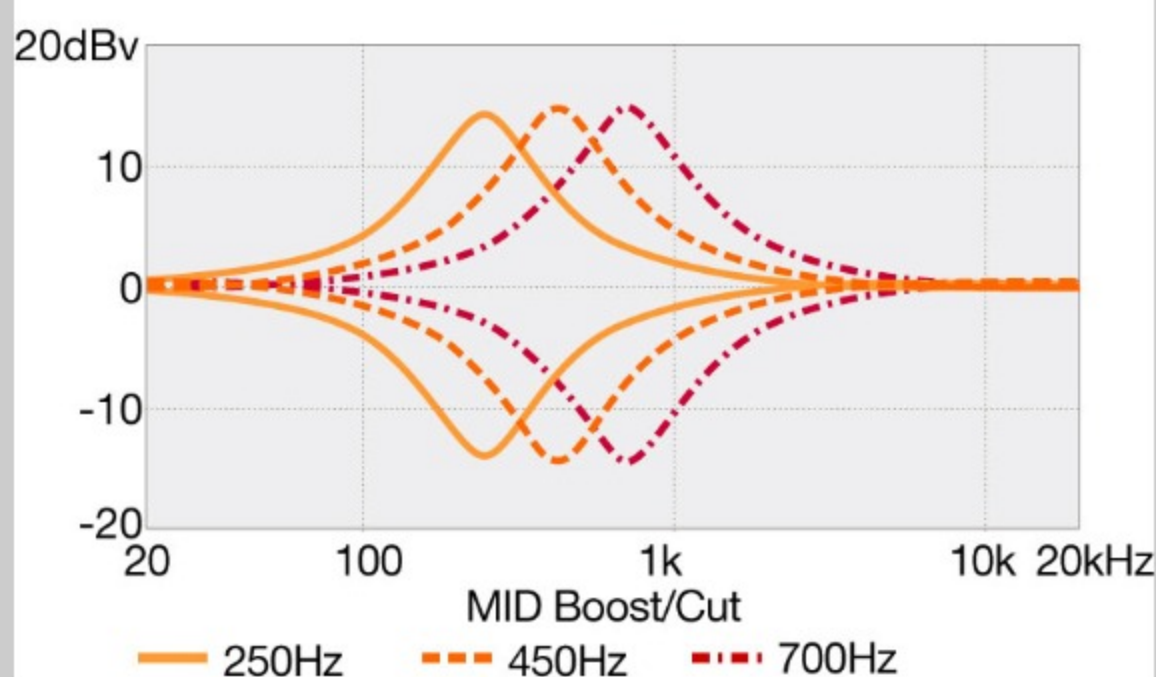

FREQUENCY RESPONSE