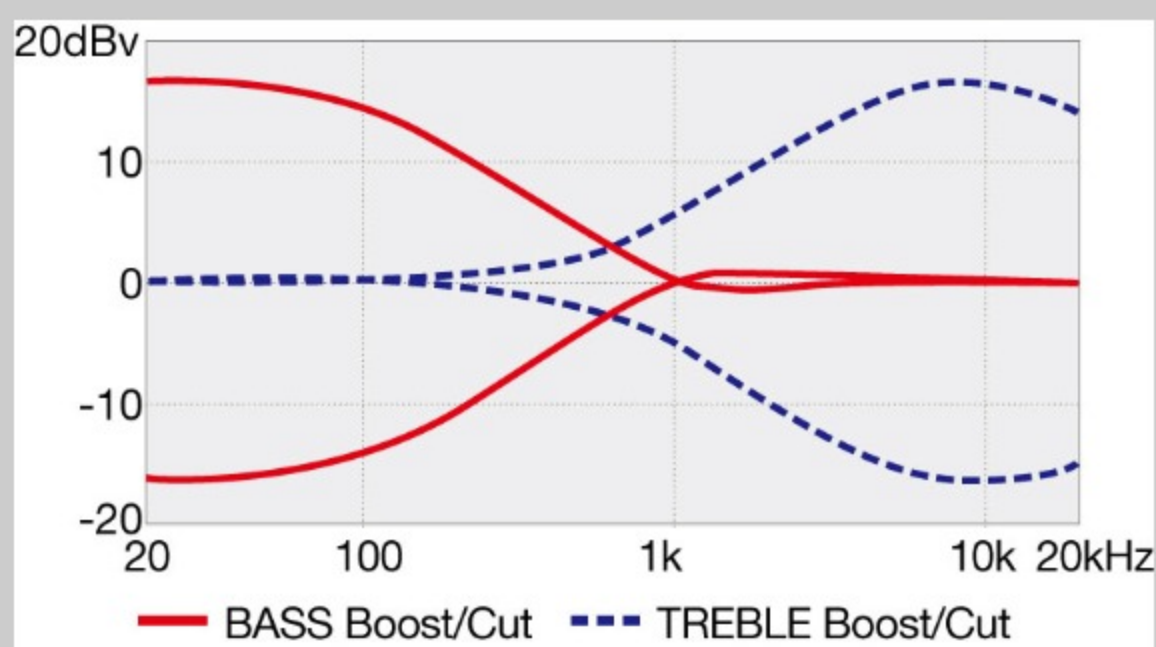

FREQUENCY RESPONSE