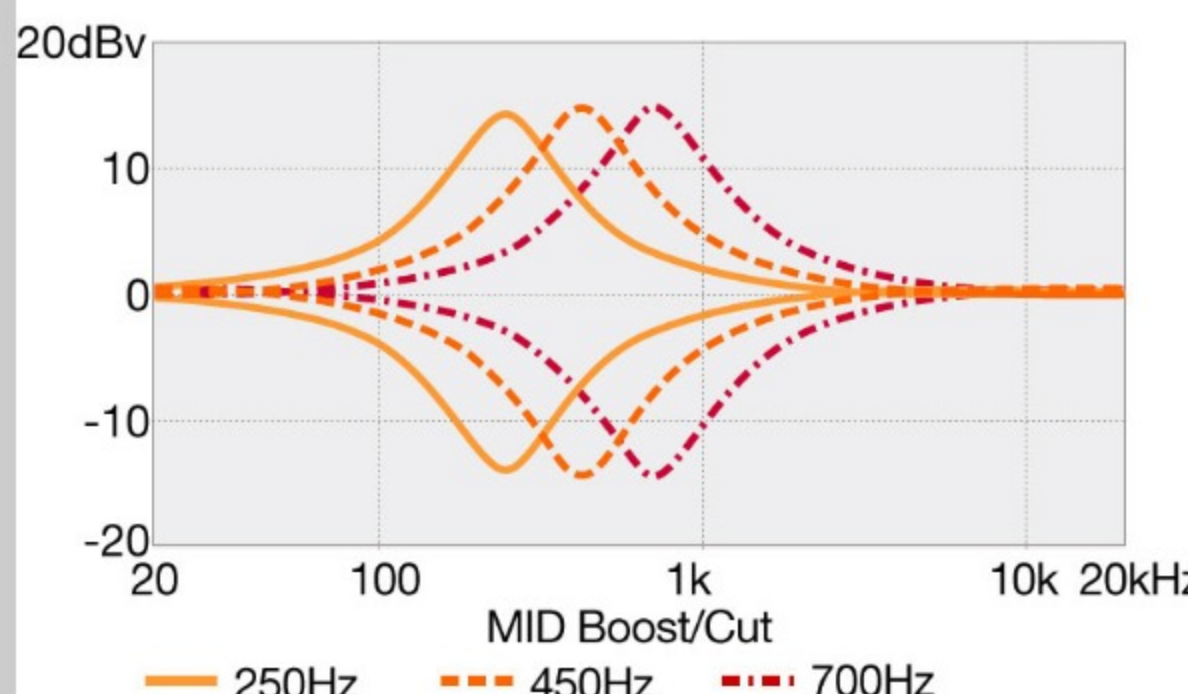

FREQUENCY RESPONSE

DESCRIPTION +

OTHER FEATURES

Recommended Case	MB300C
Recommended Bag	IBB540-BK