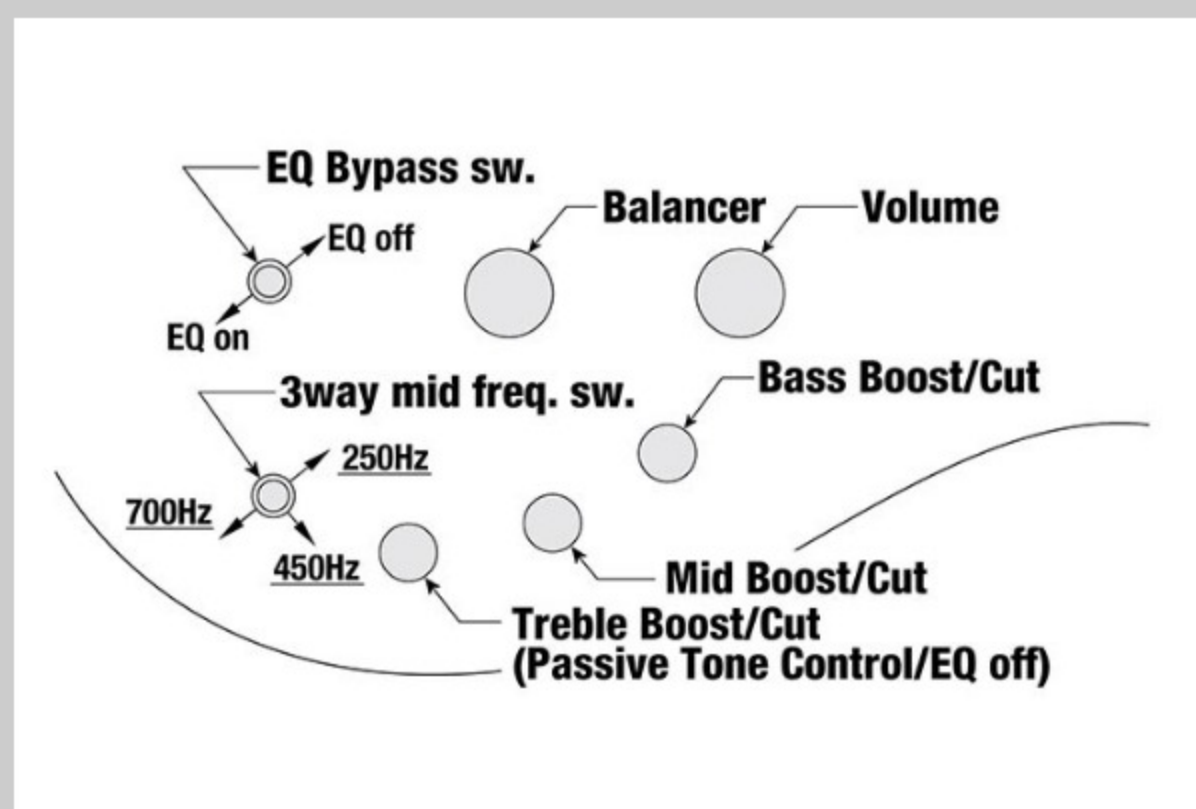

### SPECS

neck type	SR5 / 5pc Jatoba/Walnut neck
top/back/body	Ash body
fretboard	Rosewood fretboard / Abalone oval inlay
fret	Medium frets
number of frets	24
bridge	Accu-cast B505 bridge
string space	16.5mm
neck pickup	Nordstrand™ Big Break neck pickup (Passive)
bridge pickup	Nordstrand™ Big Break bridge pickup (Passive)
equaliser	Ibanez Custom Electronics 3-band EQ w/ EQ bypass switch (passive tone control on treble pot), 3-way Mid frequency switch
factory tuning	1G,2D,3A,4E,5B
strings	D'Addario® EXL165 + .130
string gauge	.045/.065/.085/.105/.130
hardware color	Black

### CONTROLS

DESCRIPTION +