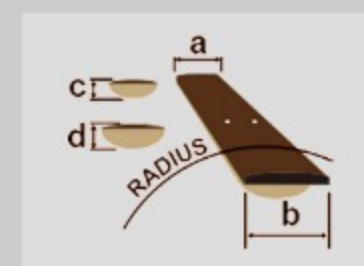

# SR605E

COLOR VARIATION :

CTF : Cosmic Blue Starburst Flat

### SPECS

neck type	SR5 / 5pc Jatoba/Walnut neck
top/back/body	Ash body
fretboard	Rosewood fretboard / Abalone oval inlay
fret	Medium frets
number of frets	24
bridge	Accu-cast B505 bridge
string space	16.5mm
neck pickup	Nordstrand™ Big Break neck pickup (Passive)
bridge pickup	Nordstrand™ Big Break bridge pickup (Passive)
equaliser	Ibanez Custom Electronics 3-band EQ w/ EQ bypass switch (passive tone control on treble pot), 3-way Mid frequency switch
factory tuning	1G,2D,3A,4E,5B
strings	D'Addario® EXL165 + .130
string gauge	.045/.065/.085/.105/.130
hardware color	Black

### NECK DIMENSIONS

Scale :	864mm/34"
a : Width	45mm at NUT
b : Width	68mm at 24F
c : Thickness	19.5mm at 1F
d : Thickness	21.5mm at 12F
Radius :	305mmR

DESCRIPTION +