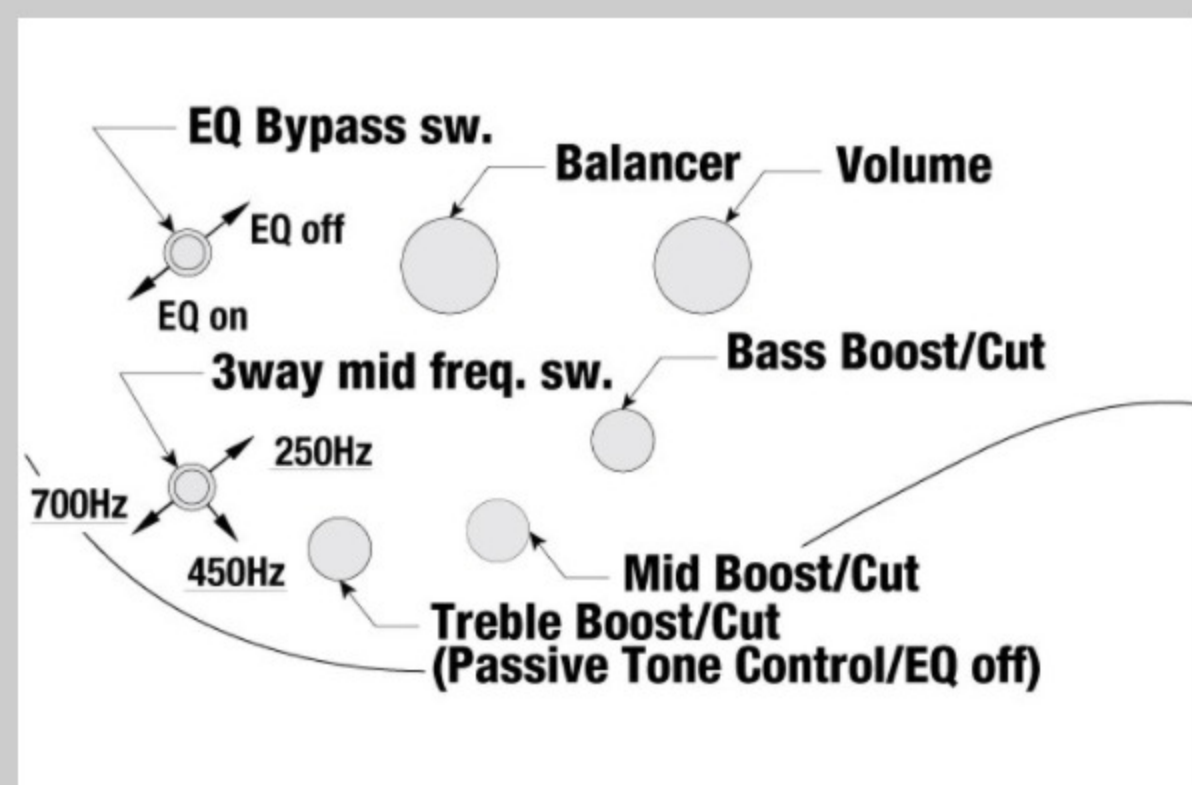

SR606E

COLOR VARIATION :

CTF : Cosmic Blue Starburst Flat

SHARE :

SPEC

SPECS

neck type	SR6 / 5pc Jatoba/Walnut neck
top/back/body	Ash body
fretboard	Rosewood fretboard / Abalone oval inlay
fret	Medium frets
number of frets	24
bridge	Accu-cast B506 bridge
string space	16.5mm
neck pickup	Nordstrand™ Big Break neck pickup (Passive)
bridge pickup	Nordstrand™ Big Break bridge pickup (Passive)
equaliser	Ibanez Custom Electronics 3-band EQ w/ EQ bypass switch (passive tone control on treble pot), 3-way Mid frequency switch
factory tuning	1C,2G,3D,4A,5E,6B
strings	D'Addario® EXL165 + .032/.130
string gauge	.032/.045/.065/.085/.105/.130
nut	Plastic nut
hardware color	Black

NECK DIMENSIONS

Scale :	864mm
a : Width	54mm at NUT
b : Width	83mm at 24F
c : Thickness	19.5mm at 1F
d : Thickness	21.5mm at 12F
Radius :	400mmR

DESCRIPTION +

CONTROLS

DESCRIPTION

+

FREQUENCY RESPONSE

DESCRIPTION