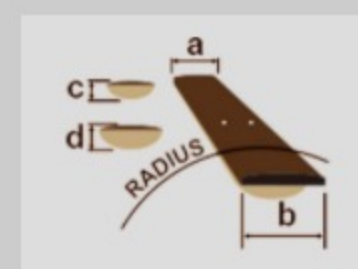

SR606E

COLOR VARIATION :

CTF : Cosmic Blue Starburst Flat

SHARE :

SPEC

SPECS

neck type	SR6 / 5pc Jatoba/Walnut neck
top/back/body	Ash body
fretboard	Rosewood fretboard / Abalone oval inlay
fret	Medium frets
number of frets	24
bridge	Accu-cast B506 bridge
string space	16.5mm
neck pickup	Nordstrand™ Big Break neck pickup (Passive)
bridge pickup	Nordstrand™ Big Break bridge pickup (Passive)
equaliser	Ibanez Custom Electronics 3-band EQ w/ EQ bypass switch (passive tone control on treble pot), 3-way Mid frequency switch
factory tuning	1C,2G,3D,4A,5E,6B
strings	D'Addario® EXL165 + .032/.130
string gauge	.032/.045/.065/.085/.105/.130
nut	Plastic nut
hardware color	Black

NECK DIMENSIONS

Scale :	864mm
a : Width	54mm at NUT
b : Width	83mm at 24F
c : Thickness	19.5mm at 1F
d : Thickness	21.5mm at 12F
Radius :	400mmR

DESCRIPTION +

CONTROLS

DESCRIPTION

+

FREQUENCY RESPONSE

DESCRIPTION