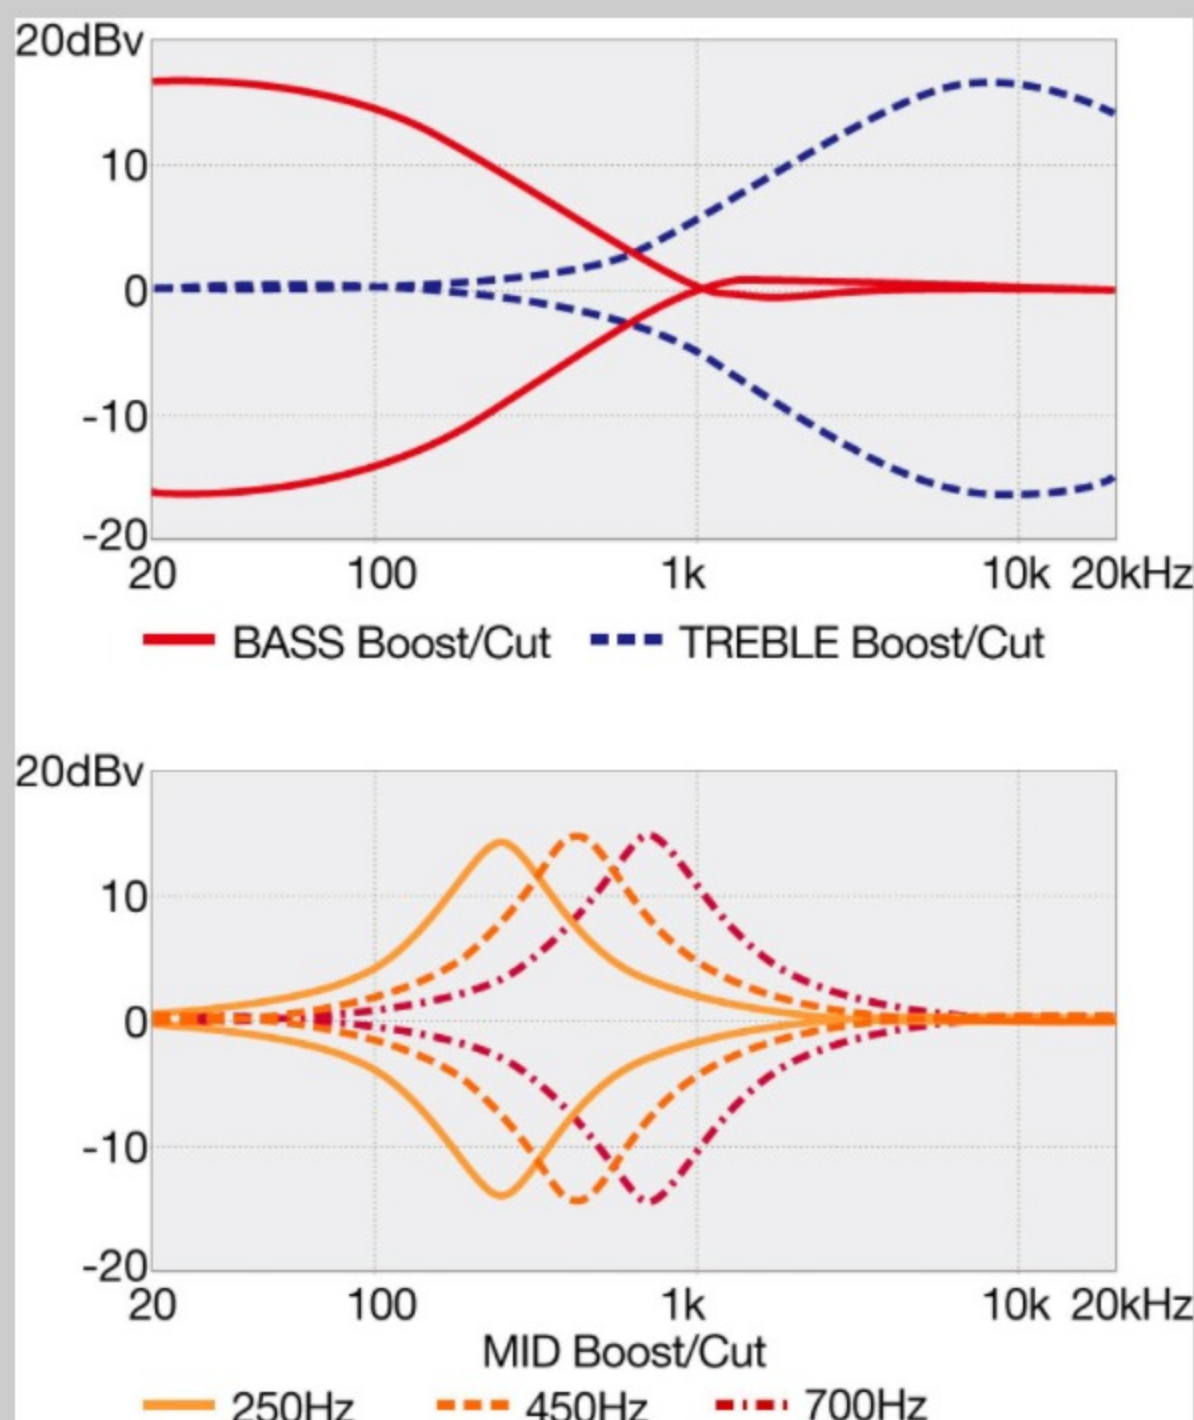

SR606E

COLOR VARIATION :

CTF : Cosmic Blue Starburst Flat

SHARE :

SPEC

SPECS

neck type	SR6 / 5pc Jatoba/Walnut neck
top/back/body	Ash body
fretboard	Rosewood fretboard / Abalone oval inlay
fret	Medium frets
number of frets	24
bridge	Accu-cast B506 bridge
string space	16.5mm
neck pickup	Nordstrand™ Big Break neck pickup (Passive)
bridge pickup	Nordstrand™ Big Break bridge pickup (Passive)
equaliser	Ibanez Custom Electronics 3-band EQ w/ EQ bypass switch (passive tone control on treble pot), 3-way Mid frequency switch
factory tuning	1C,2G,3D,4A,5E,6B
strings	D'Addario® EXL165 + .032/.130
string gauge	.032/.045/.065/.085/.105/.130
nut	Plastic nut
hardware color	Black

NECK DIMENSIONS

Scale :	864mm
a : Width	54mm at NUT
b : Width	83mm at 24F
c : Thickness	19.5mm at 1F
d : Thickness	21.5mm at 12F
Radius :	400mmR

DESCRIPTION +

CONTROLS

DESCRIPTION

+

FREQUENCY RESPONSE

DESCRIPTION