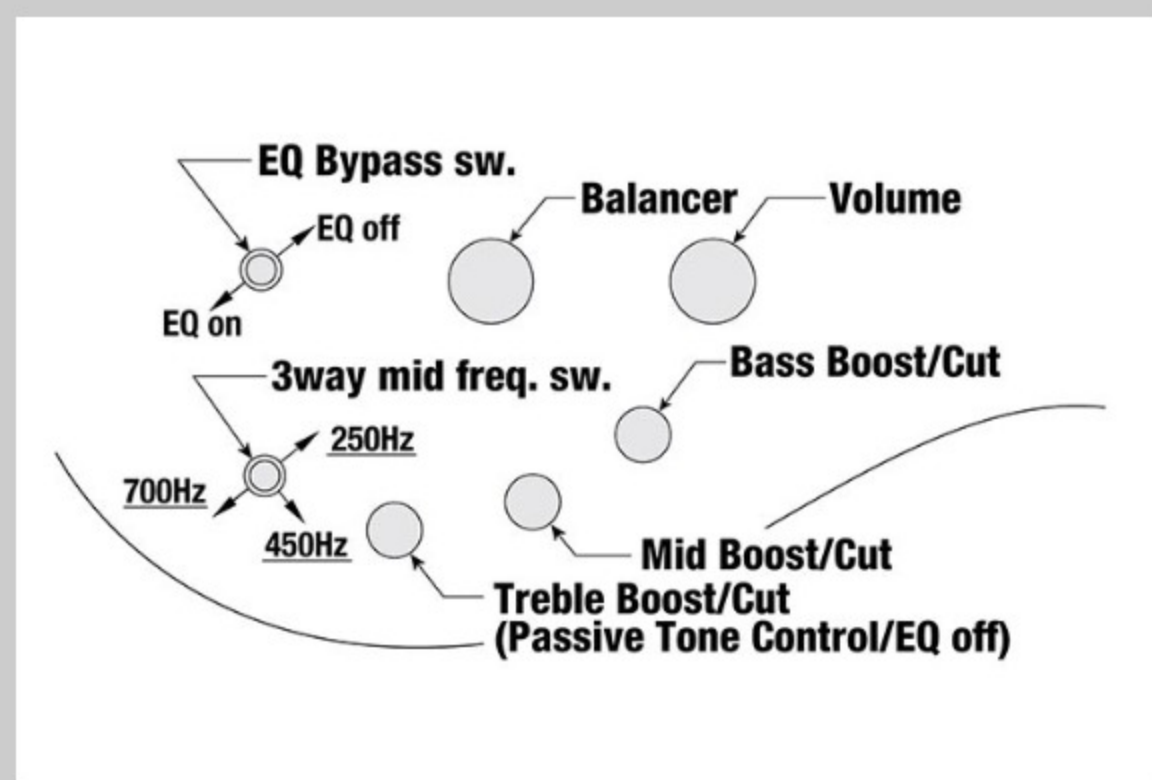

SR606E

COLOR VARIATION :

CTF : Cosmic Blue Starburst Flat

SHARE :  

SPEC

SPECS

neck type	SR6 / 5pc Jatoba/Walnut neck
top/back/body	Ash body
fretboard	Rosewood fretboard / Abalone oval inlay
fret	Medium frets
number of frets	24
bridge	Accu-cast B506 bridge
string space	16.5mm
neck pickup	Nordstrand™ Big Break neck pickup (Passive)
bridge pickup	Nordstrand™ Big Break bridge pickup (Passive)
equaliser	Ibanez Custom Electronics 3-band EQ w/ EQ bypass switch (passive tone control on treble pot), 3-way Mid frequency switch
factory tuning	1C,2G,3D,4A,5E,6B
strings	D'Addario® EXL165 + .032/.130
string gauge	.032/.045/.065/.085/.105/.130
hardware color	Black

NECK DIMENSIONS

Scale :	864mm
a : Width	54mm at NUT
b : Width	83mm at 24F
c : Thickness	19.5mm at 1F
d : Thickness	21.5mm at 12F
Radius :	400mmR

DESCRIPTION +

CONTROLS

DESCRIPTION

+

FREQUENCY RESPONSE

DESCRIPTION