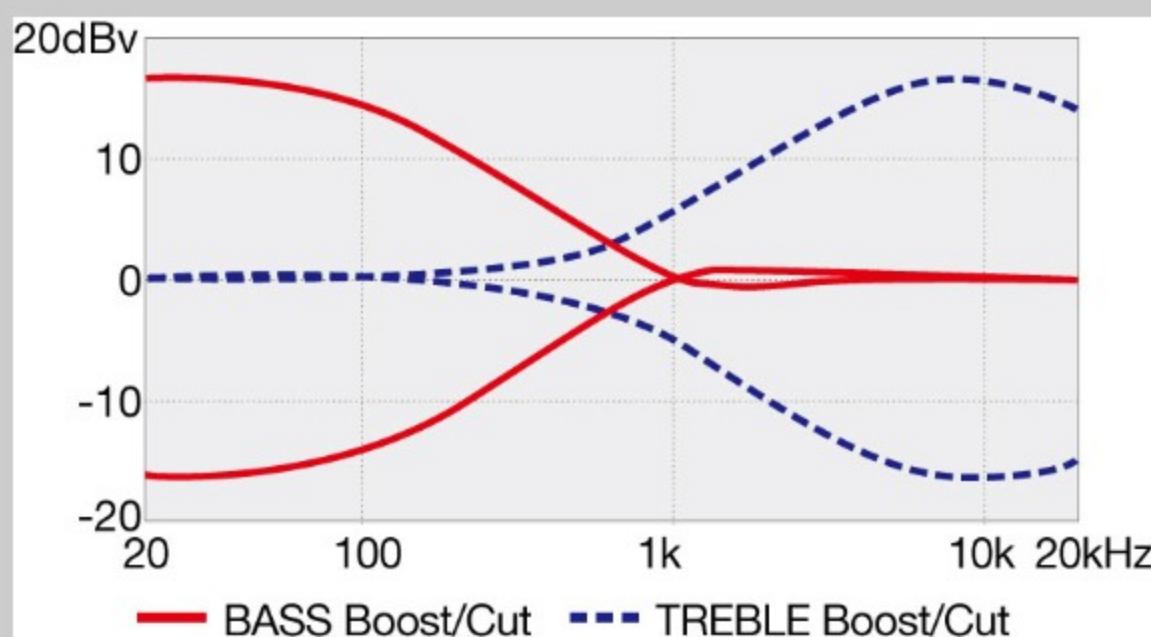

FREQUENCY RESPONSE