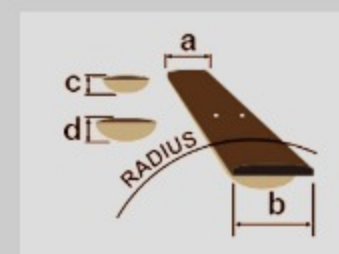

SR606E

COLOR VARIATION :

CTF : Cosmic Blue Starburst Flat

SHARE :  

SPEC

SPECS

neck type	SR6 / 5pc Jatoba/Walnut neck
top/back/body	Ash body
fretboard	Rosewood fretboard / Abalone oval inlay
fret	Medium frets
number of frets	24
bridge	Accu-cast B506 bridge
string space	16.5mm
neck pickup	Nordstrand™ Big Break neck pickup (Passive)
bridge pickup	Nordstrand™ Big Break bridge pickup (Passive)
equaliser	Ibanez Custom Electronics 3-band EQ w/ EQ bypass switch (passive tone control on treble pot), 3-way Mid frequency switch
factory tuning	1C,2G,3D,4A,5E,6B
strings	D'Addario® EXL165 + .032/.130
string gauge	.032/.045/.065/.085/.105/.130
hardware color	Black

NECK DIMENSIONS

Scale :	864mm
a : Width	54mm at NUT
b : Width	83mm at 24F
c : Thickness	19.5mm at 1F
d : Thickness	21.5mm at 12F
Radius :	400mmR

DESCRIPTION +

CONTROLS

DESCRIPTION

+

FREQUENCY RESPONSE

DESCRIPTION