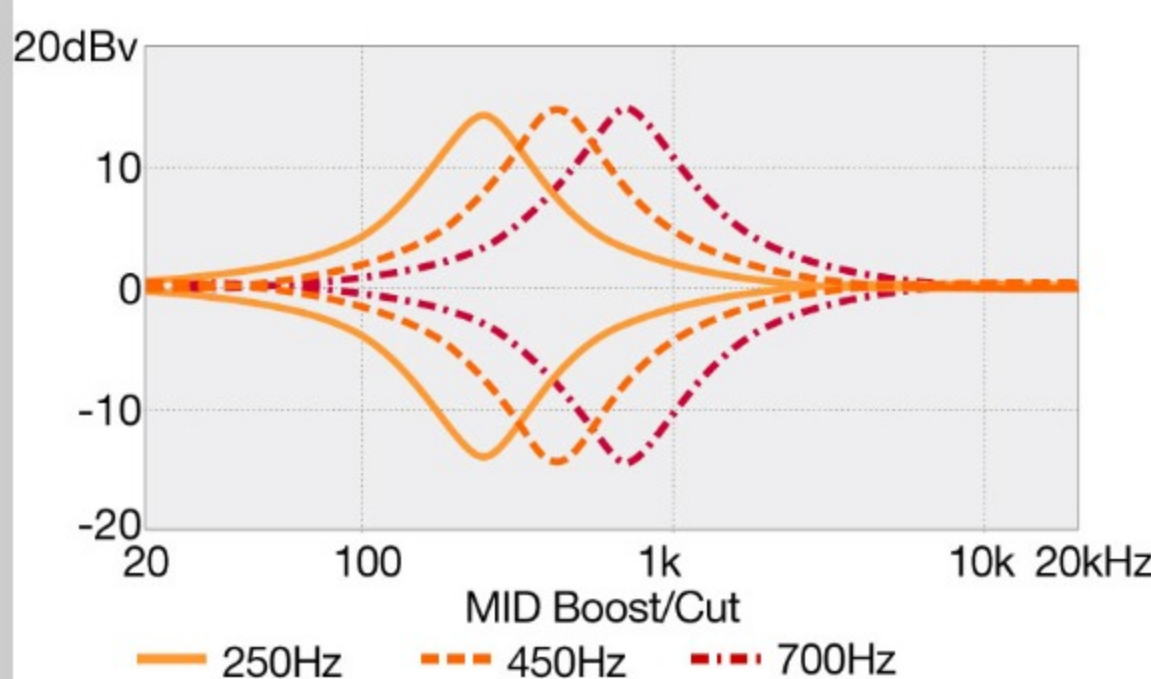

SR606E

COLOR VARIATION :

CTF : Cosmic Blue Starburst Flat

SHARE :  

SPEC

SPECS

neck type	SR6 / 5pc Jatoba/Walnut neck
top/back/body	Ash body
fretboard	Rosewood fretboard / Abalone oval inlay
fret	Medium frets
number of frets	24
bridge	Accu-cast B506 bridge
string space	16.5mm
neck pickup	Nordstrand™ Big Break neck pickup (Passive)
bridge pickup	Nordstrand™ Big Break bridge pickup (Passive)
equaliser	Ibanez Custom Electronics 3-band EQ w/ EQ bypass switch (passive tone control on treble pot), 3-way Mid frequency switch
factory tuning	1C,2G,3D,4A,5E,6B
strings	D'Addario® EXL165 + .032/.130
string gauge	.032/.045/.065/.085/.105/.130
hardware color	Black

NECK DIMENSIONS

Scale :	864mm
a : Width	54mm at NUT
b : Width	83mm at 24F
c : Thickness	19.5mm at 1F
d : Thickness	21.5mm at 12F
Radius :	400mmR

DESCRIPTION +

CONTROLS

DESCRIPTION

+

FREQUENCY RESPONSE

DESCRIPTION