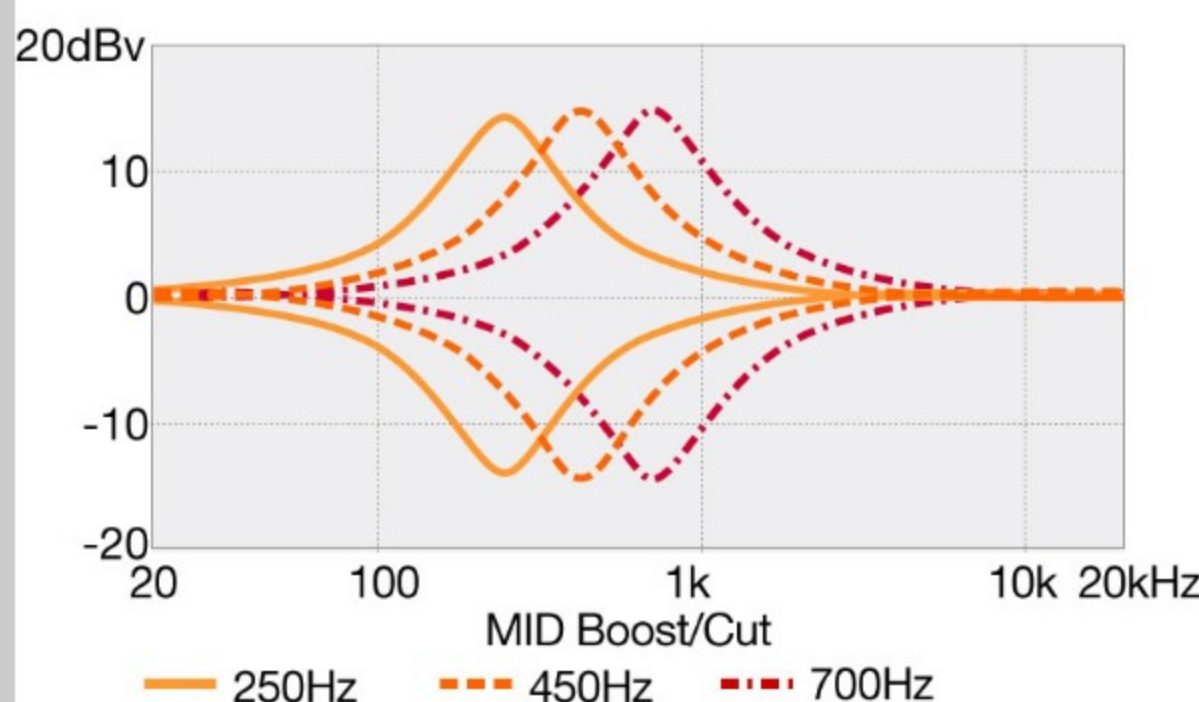

SR606E

COLOR VARIATION :

CTF : Cosmic Blue Starburst Flat

SPEC

SPECS

neck type	SR6 / 5pc Jatoba/Walnut neck
top/back/body	Ash body
fretboard	Rosewood fretboard / Abalone oval inlay
fret	Medium frets
number of frets	24
bridge	Accu-cast B506 bridge
string space	16.5mm
neck pickup	Nordstrand™ Big Break neck pickup (Passive)
bridge pickup	Nordstrand™ Big Break bridge pickup (Passive)
equaliser	Ibanez Custom Electronics 3-band EQ w/ EQ bypass switch (passive tone control on treble pot), 3-way Mid frequency switch
factory tuning	1C,2G,3D,4A,5E,6B
strings	D'Addario® EXL165 + .032/.130
string gauge	.032/.045/.065/.085/.105/.130
hardware color	Black

NECK DIMENSIONS

Scale :	864mm/34"
a : Width	54mm at NUT
b : Width	83mm at 24F
c : Thickness	19.5mm at 1F
d : Thickness	21.5mm at 12F
Radius :	400mmR

DESCRIPTION +

CONTROLS

DESCRIPTION +

FREQUENCY RESPONSE

DESCRIPTION +