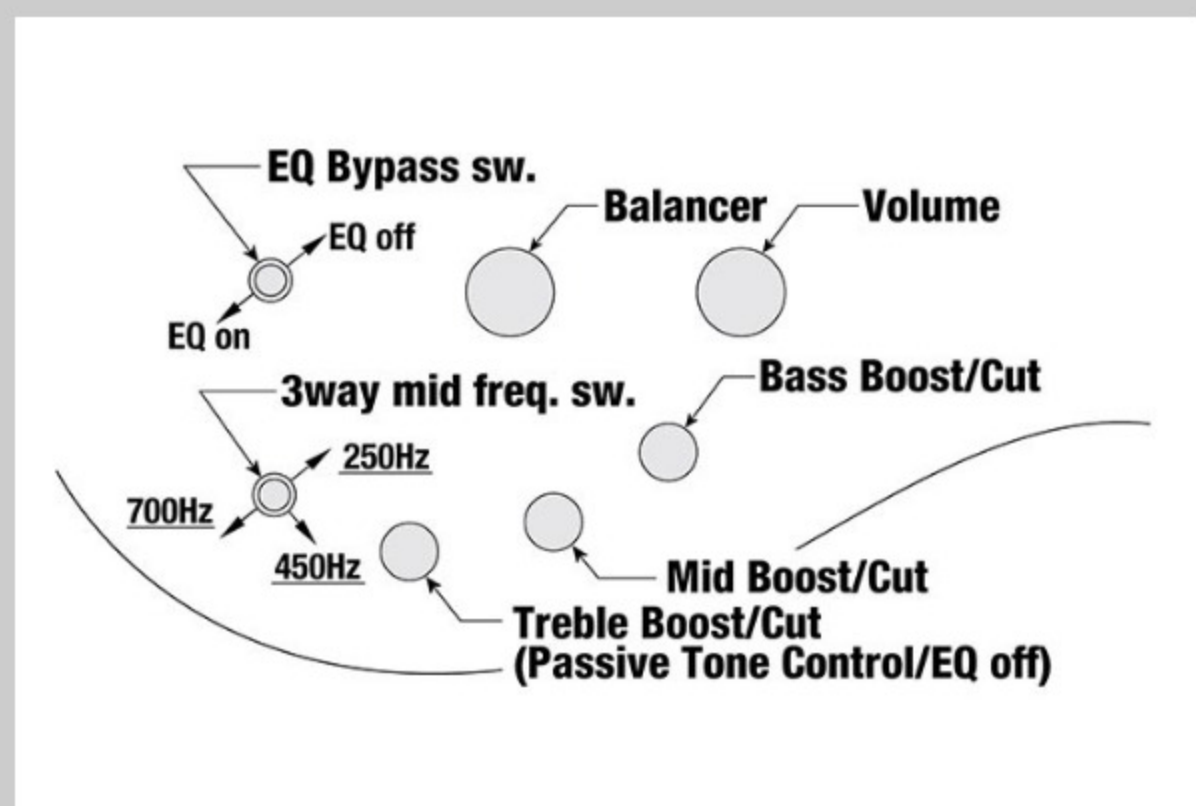

SR606E

COLOR VARIATION :

CTF : Cosmic Blue Starburst Flat

SPEC

SPECS

neck type	SR6 / 5pc Jatoba/Walnut neck
top/back/body	Ash body
fretboard	Rosewood fretboard / Abalone oval inlay
fret	Medium frets
number of frets	24
bridge	Accu-cast B506 bridge
string space	16.5mm
neck pickup	Nordstrand™ Big Break neck pickup (Passive)
bridge pickup	Nordstrand™ Big Break bridge pickup (Passive)
equaliser	Ibanez Custom Electronics 3-band EQ w/ EQ bypass switch (passive tone control on treble pot), 3-way Mid frequency switch
factory tuning	1C,2G,3D,4A,5E,6B
strings	D'Addario® EXL165 + .032/.130
string gauge	.032/.045/.065/.085/.105/.130
hardware color	Black

NECK DIMENSIONS

Scale :	864mm/34"
a : Width	54mm at NUT
b : Width	83mm at 24F
c : Thickness	19.5mm at 1F
d : Thickness	21.5mm at 12F
Radius :	400mmR

DESCRIPTION +

CONTROLS

DESCRIPTION +

FREQUENCY RESPONSE

DESCRIPTION +