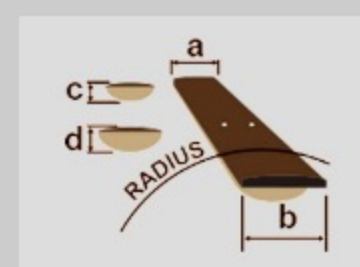

SR606E

COLOR VARIATION :

CTF : Cosmic Blue Starburst Flat

SPEC

SPECS

neck type	SR6 / 5pc Jatoba/Walnut neck
top/back/body	Ash body
fretboard	Rosewood fretboard / Abalone oval inlay
fret	Medium frets
number of frets	24
bridge	Accu-cast B506 bridge
string space	16.5mm
neck pickup	Nordstrand™ Big Break neck pickup (Passive)
bridge pickup	Nordstrand™ Big Break bridge pickup (Passive)
equaliser	Ibanez Custom Electronics 3-band EQ w/ EQ bypass switch (passive tone control on treble pot), 3-way Mid frequency switch
factory tuning	1C,2G,3D,4A,5E,6B
strings	D'Addario® EXL165 + .032/.130
string gauge	.032/.045/.065/.085/.105/.130
hardware color	Black

NECK DIMENSIONS

Scale :	864mm/34"
a : Width	54mm at NUT
b : Width	83mm at 24F
c : Thickness	19.5mm at 1F
d : Thickness	21.5mm at 12F
Radius :	400mmR

DESCRIPTION +

CONTROLS

DESCRIPTION +

FREQUENCY RESPONSE

DESCRIPTION +