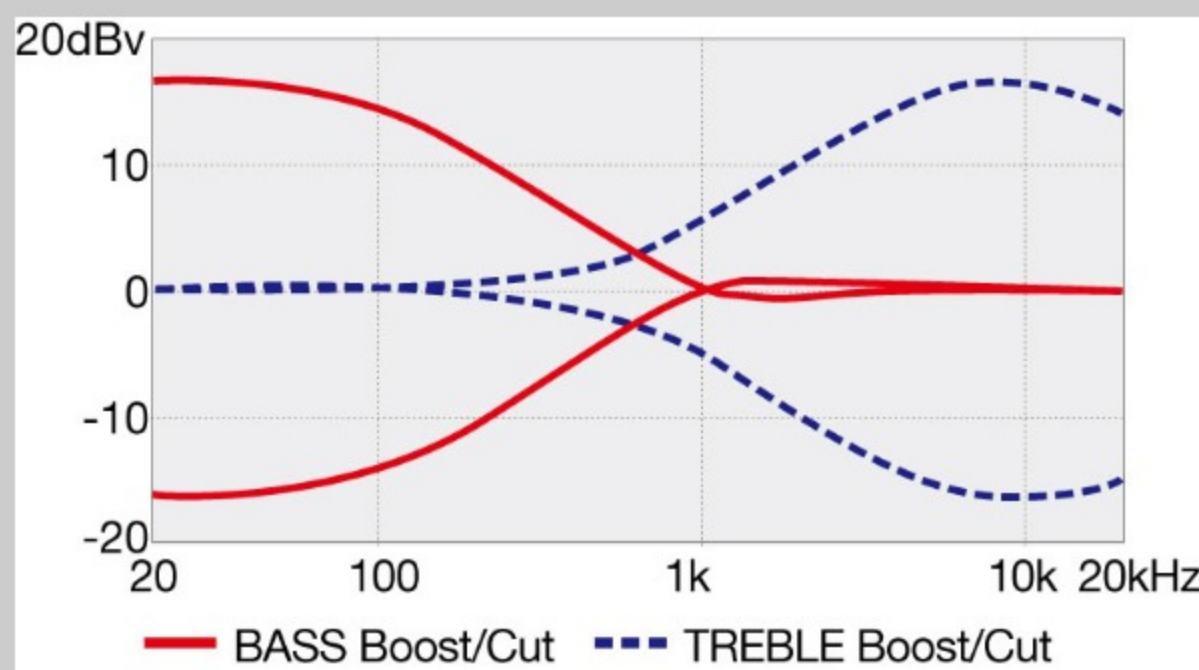

FREQUENCY RESPONSE

DESCRIPTION +

OTHER FEATURES

Recommended Case	MB300C
Recommended Bag	IBB540-BK