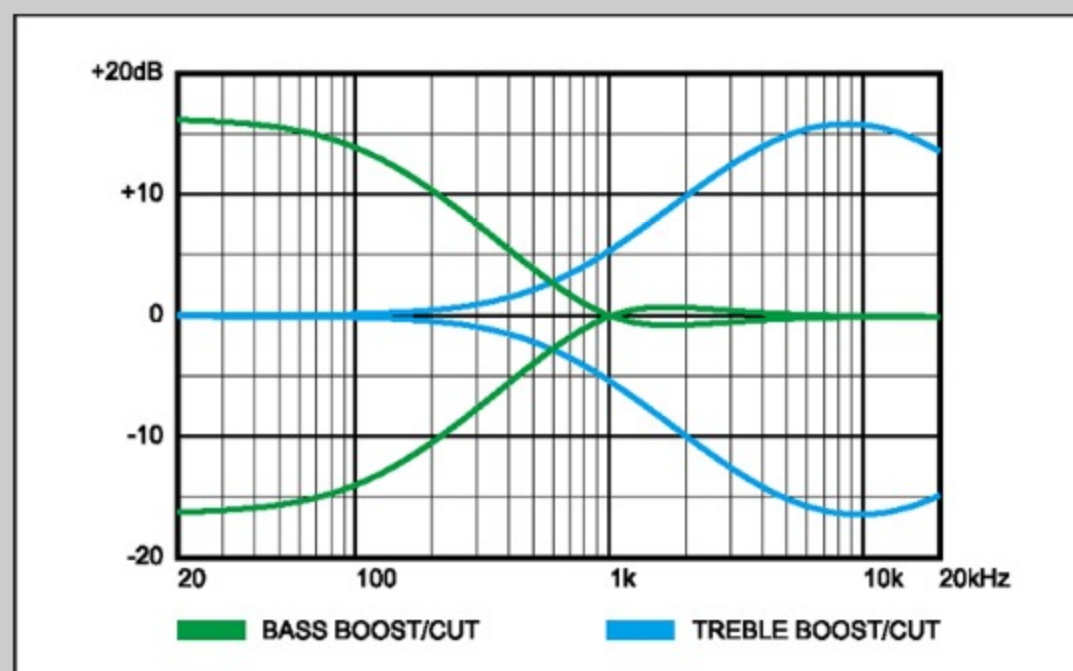

SR650

ABS : Antique Brown Stained

COLOR VARIATION :

SHARE :  

SPEC

SPEC

neck type	SR4 / 5pc Jatoba/Walnut neck
top/back/body	Ash body
fretboard	Jatoba / Abalone oval inlay
fret	Medium frets
bridge	Accu-cast B300 bridge (19mm string spacing)
neck pickup	Nordstrand™ CND P neck pickup (Passive)
bridge pickup	Nordstrand™ CND J bridge pickup (Passive)
equaliser	Ibanez Custom Electronics 3-band EQ w/EQ bypass switch (passive tone control on treble pot)
hardware color	Black matte

NECK DIMENSIONS

Scale :	864mm/34"
a : Width	38mm at NUT
b : Width	62mm at 24F
c : Thickness	19.5mm at 1F
d : Thickness	21.5mm at 12F
Radius :	305mmR

CONTROLS

FREQUENCY RESPONSE

OTHERS

Recommended Case MB300C