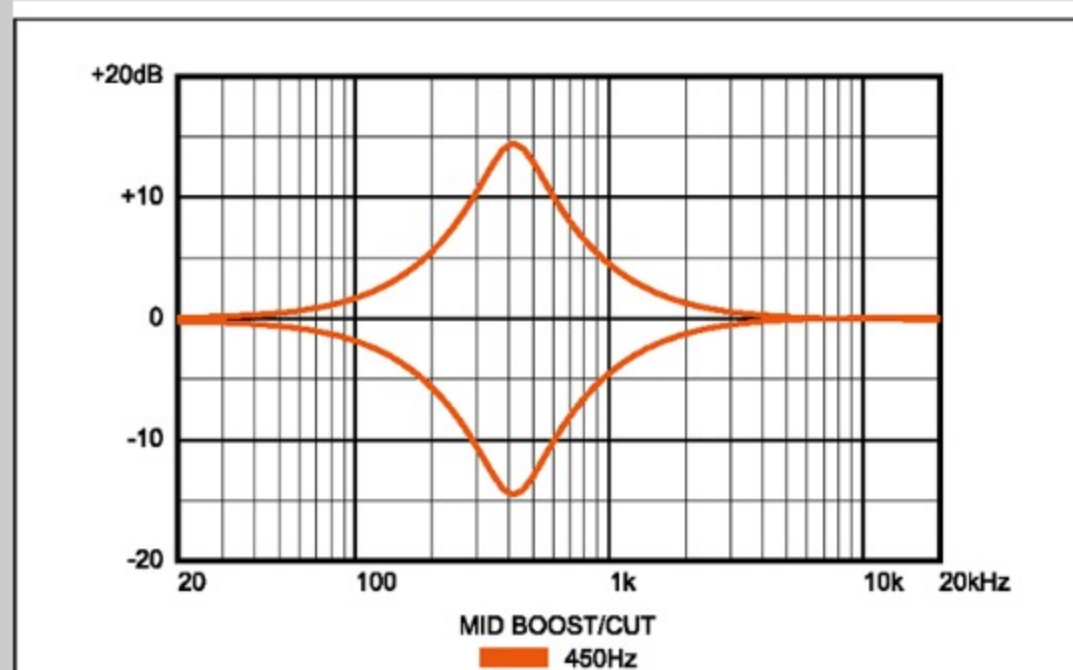

SR650

ABS : Antique Brown Stained

COLOR VARIATION :

SHARE :  

SPEC

SPEC

neck type	SR4 / 5pc Jatoba/Walnut neck
top/back/body	Ash body
fretboard	Jatoba / Abalone oval inlay
fret	Medium frets
bridge	Accu-cast B300 bridge (19mm string spacing)
neck pickup	Nordstrand™ CND P neck pickup (Passive)
bridge pickup	Nordstrand™ CND J bridge pickup (Passive)
equaliser	Ibanez Custom Electronics 3-band EQ w/EQ bypass switch (passive tone control on treble pot)
hardware color	Black matte

NECK DIMENSIONS

Scale :	864mm/34"
a : Width	38mm at NUT
b : Width	62mm at 24F
c : Thickness	19.5mm at 1F
d : Thickness	21.5mm at 12F
Radius :	305mmR

CONTROLS

FREQUENCY RESPONSE

OTHERS

Recommended Case MB300C