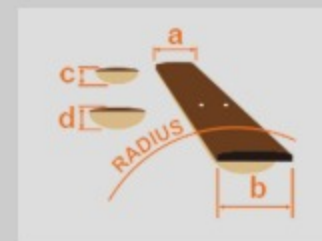

SR650

ABS : Antique Brown Stained

COLOR VARIATION :

SHARE :  

SPEC

SPEC

neck type	SR4 / 5pc Jatoba/Walnut neck
top/back/body	Ash body
fretboard	Jatoba / Abalone oval inlay
fret	Medium frets
bridge	Accu-cast B300 bridge (19mm string spacing)
neck pickup	Nordstrand™ CND P neck pickup (Passive)
bridge pickup	Nordstrand™ CND J bridge pickup (Passive)
equaliser	Ibanez Custom Electronics 3-band EQ w/EQ bypass switch (passive tone control on treble pot)
hardware color	Black matte

NECK DIMENSIONS

Scale :	864mm/34"
a : Width	38mm at NUT
b : Width	62mm at 24F
c : Thickness	19.5mm at 1F
d : Thickness	21.5mm at 12F
Radius :	305mmR

CONTROLS

FREQUENCY RESPONSE

OTHERS

Recommended Case MB300C