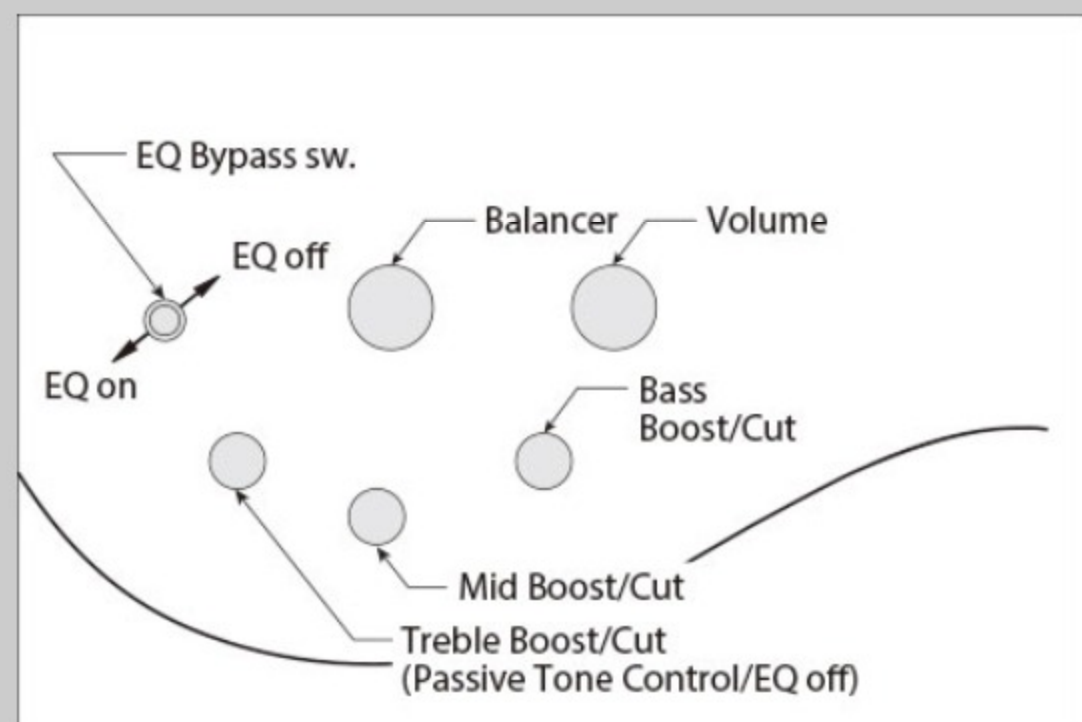

SR650

ABS : Antique Brown Stained

COLOR VARIATION :

SHARE :  

SPEC

SPEC

neck type	SR4 / 5pc Jatoba/Walnut neck
top/back/body	Ash body
fretboard	Jatoba / Abalone oval inlay
fret	Medium frets
bridge	Accu-cast B300 bridge (19mm string spacing)
neck pickup	Nordstrand™ CND P neck pickup (Passive)
bridge pickup	Nordstrand™ CND J bridge pickup (Passive)
equaliser	Ibanez Custom Electronics 3-band EQ w/EQ bypass switch (passive tone control on treble pot)
hardware color	Black matte

NECK DIMENSIONS

Scale :	864mm/34"
a : Width	38mm at NUT
b : Width	62mm at 24F
c : Thickness	19.5mm at 1F
d : Thickness	21.5mm at 12F
Radius :	305mmR

CONTROLS

FREQUENCY RESPONSE

OTHERS

Recommended Case MB300C