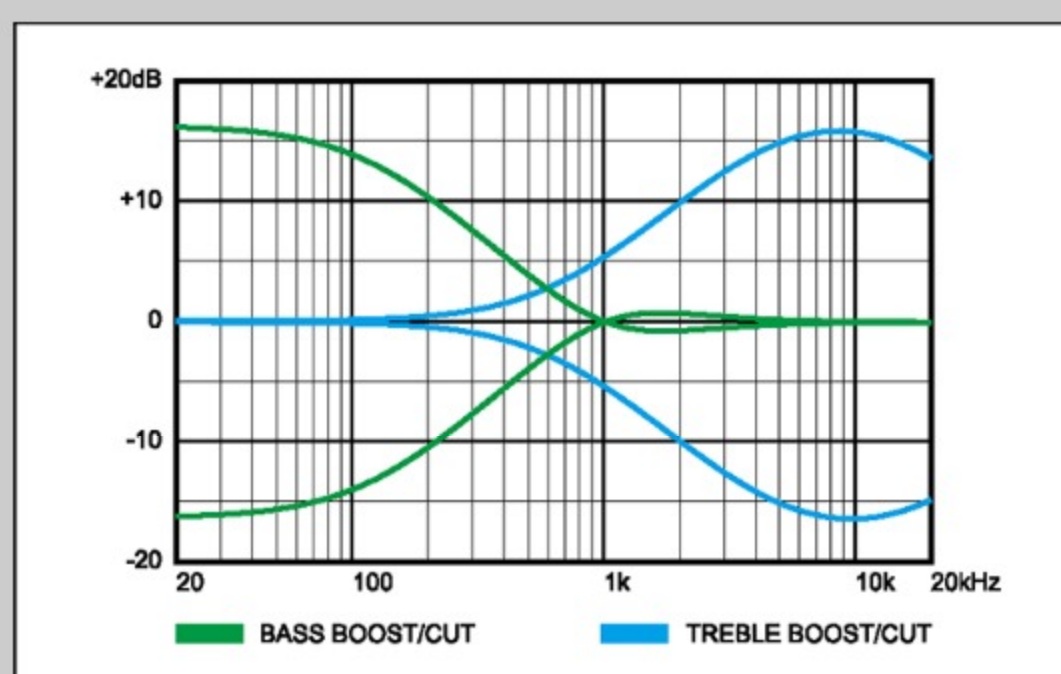

SR650E

ABS : Antique Brown Stained

COLOR VARIATION :

SHARE :  

SPEC

SPEC

neck type	SR4 / 5pc Jatoba/Walnut neck
top/back/body	Ash body
fretboard	Jatoba fretboard / Abalone oval inlay
fret	Medium frets
number of frets	24
bridge	Accu-cast B500 bridge
string space	19mm
neck pickup	Nordstrand™ CND P neck pickup (Passive)
bridge pickup	Nordstrand™ CND J bridge pickup (Passive)
equaliser	Ibanez Custom Electronics 3-band EQ w/ EQ bypass switch (passive tone control on treble pot) & 3-way Mid frequency switch
factory tuning	1G,2D,3A,4E
strings	D'Addario® EXL165
string gauge	.045/.065/.085/.105
nut	Plastic
hardware color	Black

NECK DIMENSIONS

Scale :	864mm/34"
a : Width	38mm at NUT
b : Width	62mm at 24F
c : Thickness	19.5mm at 1F
d : Thickness	21.5mm at 12F
Radius :	305mmR

CONTROLS

FREQUENCY RESPONSE

OTHERS

Recommended Case MB300C