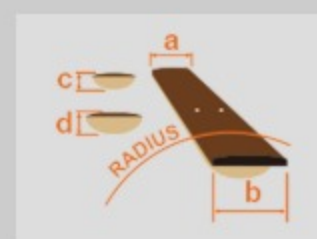

SR650E

ABS : Antique Brown Stained

COLOR VARIATION :

SHARE :  

SPEC

SPEC

neck type	SR4 / 5pc Jatoba/Walnut neck
top/back/body	Ash body
fretboard	Jatoba fretboard / Abalone oval inlay
fret	Medium frets
number of frets	24
bridge	Accu-cast B500 bridge
string space	19mm
neck pickup	Nordstrand™ CND P neck pickup (Passive)
bridge pickup	Nordstrand™ CND J bridge pickup (Passive)
equaliser	Ibanez Custom Electronics 3-band EQ w/ EQ bypass switch (passive tone control on treble pot) & 3-way Mid frequency switch
factory tuning	1G,2D,3A,4E
strings	D'Addario® EXL165
string gauge	.045/.065/.085/.105
nut	Plastic
hardware color	Black

NECK DIMENSIONS

Scale :	864mm/34"
a : Width	38mm at NUT
b : Width	62mm at 24F
c : Thickness	19.5mm at 1F
d : Thickness	21.5mm at 12F
Radius :	305mmR

CONTROLS

FREQUENCY RESPONSE

OTHERS

Recommended Case MB300C