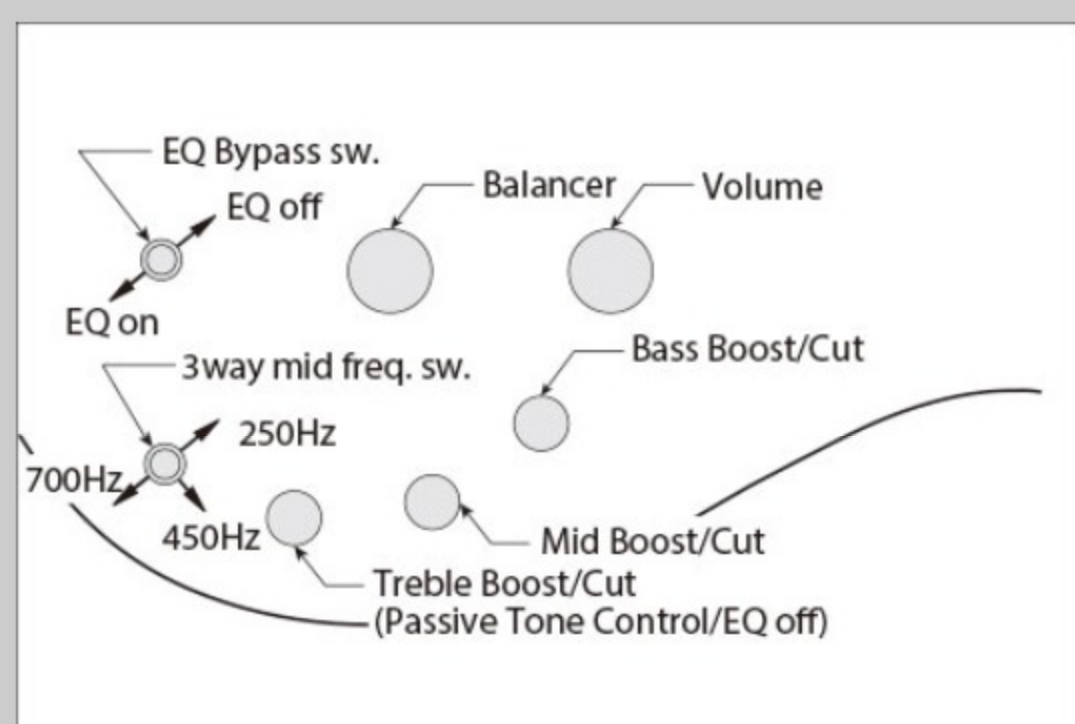

SR650E

ABS : Antique Brown Stained

COLOR VARIATION :

SHARE :  

SPEC

SPEC

neck type	SR4 / 5pc Jatoba/Walnut neck
top/back/body	Ash body
fretboard	Jatoba fretboard / Abalone oval inlay
fret	Medium frets
number of frets	24
bridge	Accu-cast B500 bridge
string space	19mm
neck pickup	Nordstrand™ CND P neck pickup (Passive)
bridge pickup	Nordstrand™ CND J bridge pickup (Passive)
equaliser	Ibanez Custom Electronics 3-band EQ w/ EQ bypass switch (passive tone control on treble pot) & 3-way Mid frequency switch
factory tuning	1G,2D,3A,4E
strings	D'Addario® EXL165
string gauge	.045/.065/.085/.105
nut	Plastic
hardware color	Black

NECK DIMENSIONS

Scale :	864mm/34"
a : Width	38mm at NUT
b : Width	62mm at 24F
c : Thickness	19.5mm at 1F
d : Thickness	21.5mm at 12F
Radius :	305mmR

CONTROLS

FREQUENCY RESPONSE

OTHERS

Recommended Case MB300C