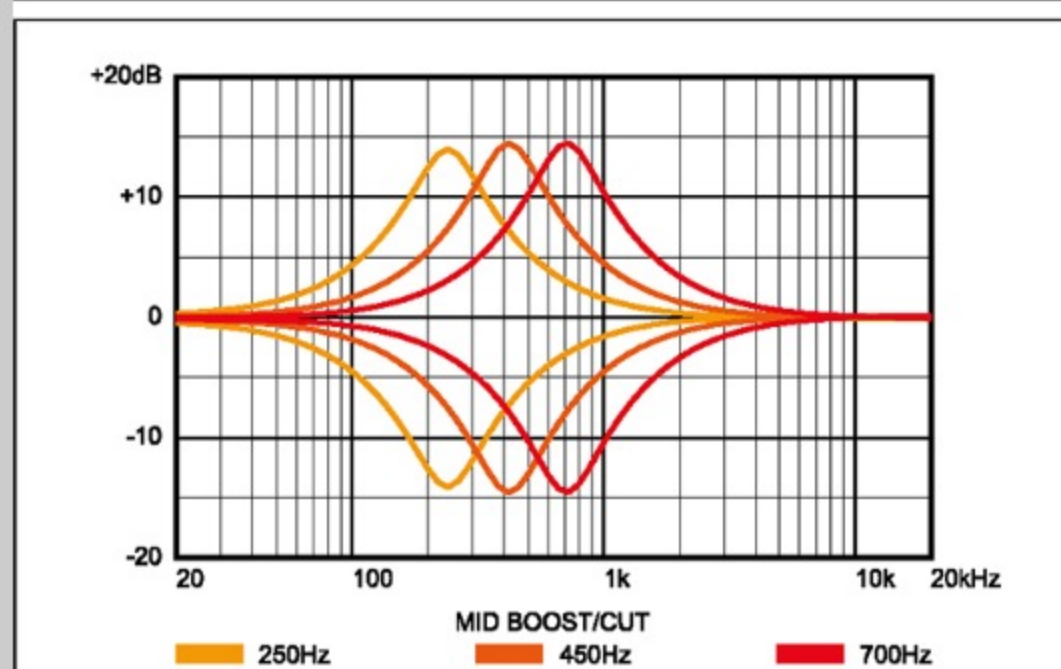

SR650E

ABS : Antique Brown Stained

COLOR VARIATION :

SHARE :  

SPEC

SPEC

neck type	SR4 / 5pc Jatoba/Walnut neck
top/back/body	Ash body
fretboard	Jatoba fretboard / Abalone oval inlay
fret	Medium frets
number of frets	24
bridge	Accu-cast B500 bridge
string space	19mm
neck pickup	Nordstrand™ CND P neck pickup (Passive)
bridge pickup	Nordstrand™ CND J bridge pickup (Passive)
equaliser	Ibanez Custom Electronics 3-band EQ w/ EQ bypass switch (passive tone control on treble pot) & 3-way Mid frequency switch
factory tuning	1G,2D,3A,4E
strings	D'Addario® EXL165
string gauge	.045/.065/.085/.105
nut	Plastic
hardware color	Black

NECK DIMENSIONS

Scale :	864mm/34"
a : Width	38mm at NUT
b : Width	62mm at 24F
c : Thickness	19.5mm at 1F
d : Thickness	21.5mm at 12F
Radius :	305mmR

CONTROLS

FREQUENCY RESPONSE

OTHERS

Recommended Case MB300C