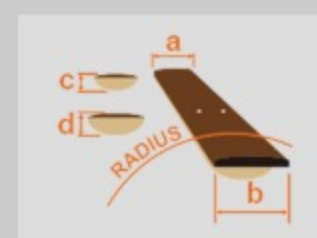

SR655E

ABS : Antique Brown Stained

COLOR VARIATION :

SHARE :  

SPEC

SPEC

neck type	SR5 / 5pc Jatoba/Walnut neck
top/back/body	Ash body
fretboard	Jatoba fretboard / Abalone oval inlay
fret	Medium frets
number of frets	24
bridge	Accu-cast B505 bridge
string space	16.5mm
neck pickup	Nordstrand™ CND P neck pickup (Passive)
bridge pickup	Nordstrand™ CND J bridge pickup (Passive)
equaliser	Ibanez Custom Electronics 3-band EQ w/ EQ bypass switch (passive tone control on treble pot) & 3-way Mid frequency switch
factory tuning	1G,2D,3A,4E,5B
strings	D'Addario® EXL165 + .130
string gauge	.045/.065/.085/.105/.130
nut	Plastic
hardware color	Black

NECK DIMENSIONS

Scale :	864mm/34"
a : Width	45mm at NUT
b : Width	68mm at 24F
c : Thickness	19.5mm at 1F
d : Thickness	21.5mm at 12F
Radius :	305mmR

CONTROLS

FREQUENCY RESPONSE

OTHERS

Recommended Case MB300C