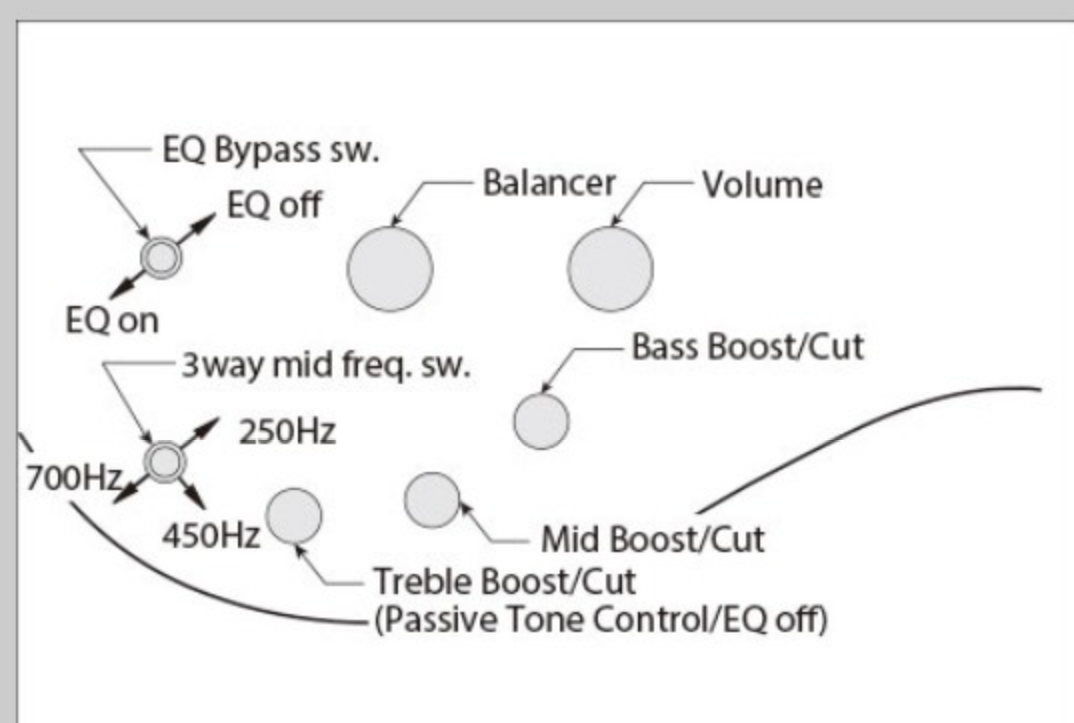

SR655E

ABS : Antique Brown Stained

COLOR VARIATION :

SHARE :  

SPEC

SPEC

neck type	SR5 / 5pc Jatoba/Walnut neck
top/back/body	Ash body
fretboard	Jatoba fretboard / Abalone oval inlay
fret	Medium frets
number of frets	24
bridge	Accu-cast B505 bridge
string space	16.5mm
neck pickup	Nordstrand™ CND P neck pickup (Passive)
bridge pickup	Nordstrand™ CND J bridge pickup (Passive)
equaliser	Ibanez Custom Electronics 3-band EQ w/ EQ bypass switch (passive tone control on treble pot) & 3-way Mid frequency switch
factory tuning	1G,2D,3A,4E,5B
strings	D'Addario® EXL165 + .130
string gauge	.045/.065/.085/.105/.130
nut	Plastic
hardware color	Black

NECK DIMENSIONS

Scale :	864mm/34"
a : Width	45mm at NUT
b : Width	68mm at 24F
c : Thickness	19.5mm at 1F
d : Thickness	21.5mm at 12F
Radius :	305mmR

CONTROLS

FREQUENCY RESPONSE

OTHERS

Recommended Case MB300C