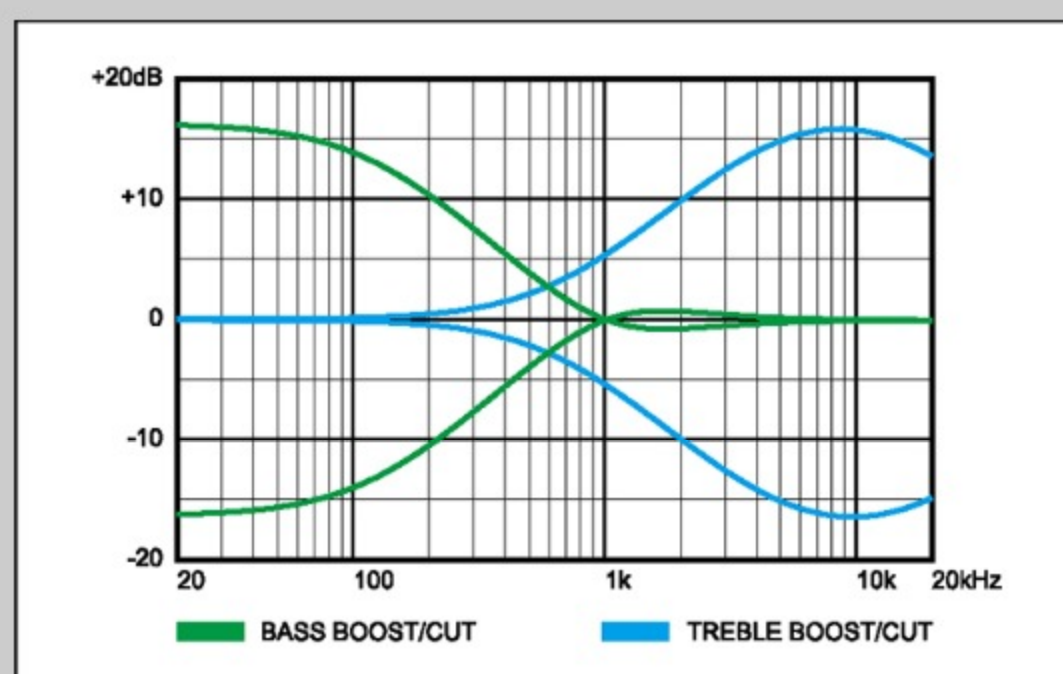

SR655E

ABS : Antique Brown Stained

COLOR VARIATION :

SHARE :  

SPEC

SPEC

neck type	SR5 / 5pc Jatoba/Walnut neck
top/back/body	Ash body
fretboard	Jatoba fretboard / Abalone oval inlay
fret	Medium frets
number of frets	24
bridge	Accu-cast B505 bridge
string space	16.5mm
neck pickup	Nordstrand™ CND P neck pickup (Passive)
bridge pickup	Nordstrand™ CND J bridge pickup (Passive)
equaliser	Ibanez Custom Electronics 3-band EQ w/ EQ bypass switch (passive tone control on treble pot) & 3-way Mid frequency switch
factory tuning	1G,2D,3A,4E,5B
strings	D'Addario® EXL165 + .130
string gauge	.045/.065/.085/.105/.130
nut	Plastic
hardware color	Black

NECK DIMENSIONS

Scale :	864mm/34"
a : Width	45mm at NUT
b : Width	68mm at 24F
c : Thickness	19.5mm at 1F
d : Thickness	21.5mm at 12F
Radius :	305mmR

CONTROLS

FREQUENCY RESPONSE

OTHERS

Recommended Case MB300C