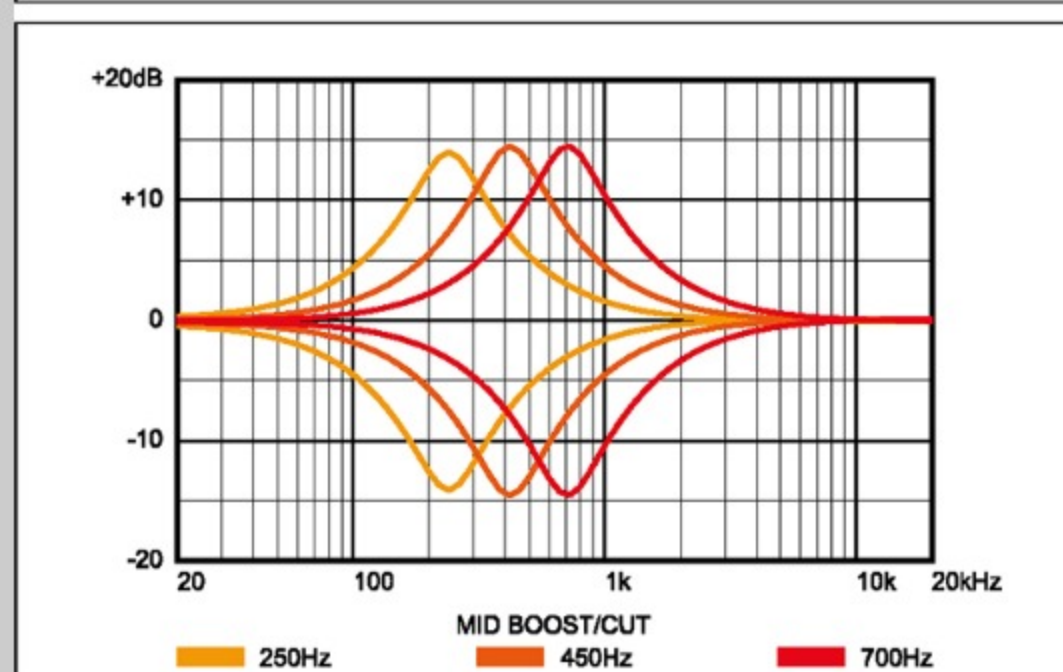

SR655E

ABS : Antique Brown Stained

COLOR VARIATION :

SHARE :  

SPEC

SPEC

neck type	SR5 / 5pc Jatoba/Walnut neck
top/back/body	Ash body
fretboard	Jatoba fretboard / Abalone oval inlay
fret	Medium frets
number of frets	24
bridge	Accu-cast B505 bridge
string space	16.5mm
neck pickup	Nordstrand™ CND P neck pickup (Passive)
bridge pickup	Nordstrand™ CND J bridge pickup (Passive)
equaliser	Ibanez Custom Electronics 3-band EQ w/ EQ bypass switch (passive tone control on treble pot) & 3-way Mid frequency switch
factory tuning	1G,2D,3A,4E,5B
strings	D'Addario® EXL165 + .130
string gauge	.045/.065/.085/.105/.130
nut	Plastic
hardware color	Black

NECK DIMENSIONS

Scale :	864mm/34"
a : Width	45mm at NUT
b : Width	68mm at 24F
c : Thickness	19.5mm at 1F
d : Thickness	21.5mm at 12F
Radius :	305mmR

CONTROLS

FREQUENCY RESPONSE

OTHERS

Recommended Case MB300C