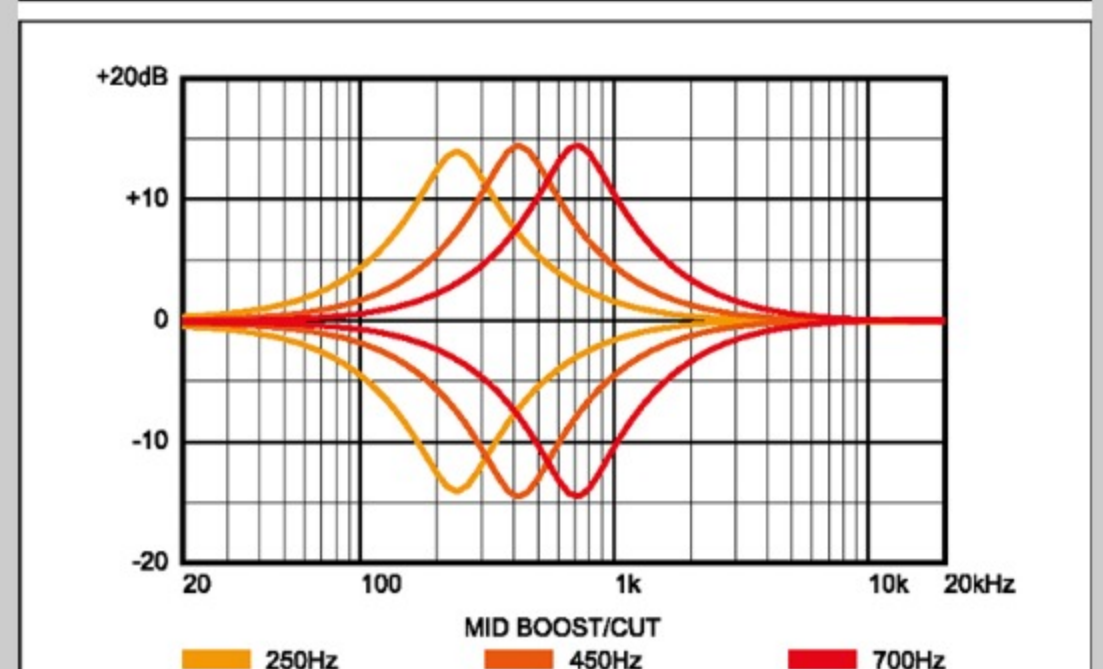

SR670

SKF : Silver Wave Black Flat

COLOR VARIATION :

SHARE : [f](#) [t](#)

SPEC

SPEC

neck type	SR4 / 5pc Jatoba/Walnut neck
top/back/body	Ash top / Mahogany body
fretboard	Jatoba / Abalone oval inlay
fret	Medium frets
bridge	Accu-cast B500 bridge (19mm string spacing)
neck pickup	Bartolini® BH2 neck pickup (Passive)
bridge pickup	Bartolini® BH2 bridge pickup (Passive)
equaliser	Ibanez Custom Electronics 3-band EQ w/Mid frequency switch
hardware color	Black matte

NECK DIMENSIONS

Scale :	864mm/34"
a : Width	38mm at NUT
b : Width	62mm at 24F
c : Thickness	19.5mm at 1F
d : Thickness	21.5mm at 12F
Radius :	305mmR

CONTROLS

FREQUENCY RESPONSE

OTHERS

Recommended Case MB300C