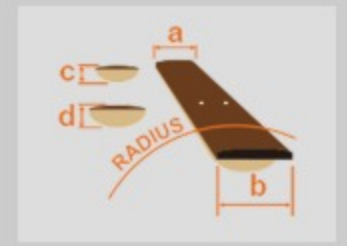

SR670

SKF : Silver Wave Black Flat

COLOR VARIATION :

SHARE : [f](#) [t](#)

SPEC

SPEC

neck type	SR4 / 5pc Jatoba/Walnut neck
top/back/body	Ash top / Mahogany body
fretboard	Jatoba / Abalone oval inlay
fret	Medium frets
bridge	Accu-cast B500 bridge (19mm string spacing)
neck pickup	Bartolini® BH2 neck pickup (Passive)
bridge pickup	Bartolini® BH2 bridge pickup (Passive)
equaliser	Ibanez Custom Electronics 3-band EQ w/Mid frequency switch
hardware color	Black matte

NECK DIMENSIONS

Scale :	864mm/34"
a : Width	38mm at NUT
b : Width	62mm at 24F
c : Thickness	19.5mm at 1F
d : Thickness	21.5mm at 12F
Radius :	305mmR

CONTROLS

FREQUENCY RESPONSE

OTHERS

Recommended Case MB300C