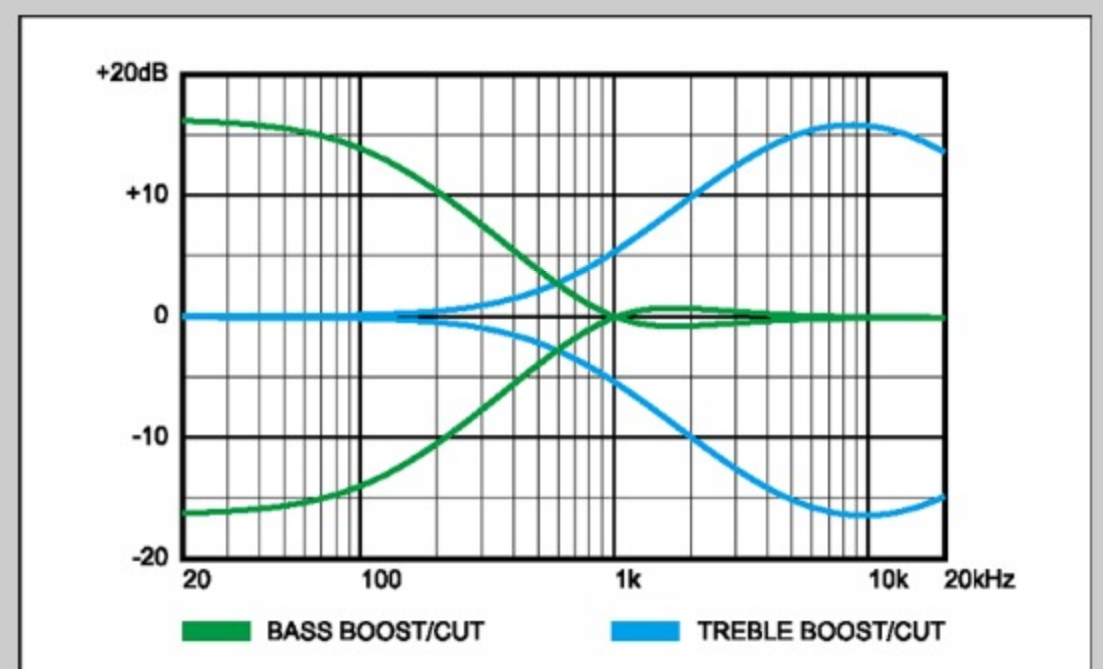

SR670

SKF : Silver Wave Black Flat

COLOR VARIATION :

SHARE : [f](#) [t](#)

SPEC

SPEC

neck type	SR4 / 5pc Jatoba/Walnut neck
top/back/body	Ash top / Mahogany body
fretboard	Jatoba / Abalone oval inlay
fret	Medium frets
bridge	Accu-cast B500 bridge (19mm string spacing)
neck pickup	Bartolini® BH2 neck pickup (Passive)
bridge pickup	Bartolini® BH2 bridge pickup (Passive)
equaliser	Ibanez Custom Electronics 3-band EQ w/Mid frequency switch
hardware color	Black matte

NECK DIMENSIONS

Scale :	864mm/34"
a : Width	38mm at NUT
b : Width	62mm at 24F
c : Thickness	19.5mm at 1F
d : Thickness	21.5mm at 12F
Radius :	305mmR

CONTROLS

FREQUENCY RESPONSE

OTHERS

Recommended Case MB300C