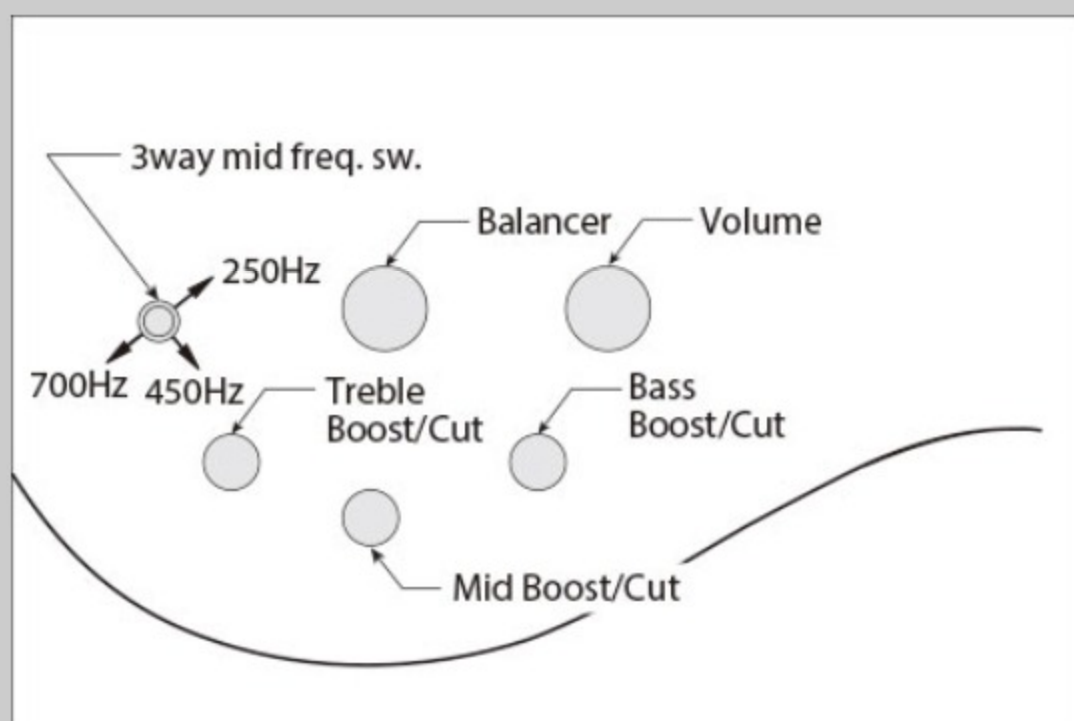

SR670

SKF : Silver Wave Black Flat

COLOR VARIATION :

SHARE : [f](#) [t](#)

SPEC

SPEC

neck type	SR4 / 5pc Jatoba/Walnut neck
top/back/body	Ash top / Mahogany body
fretboard	Jatoba / Abalone oval inlay
fret	Medium frets
bridge	Accu-cast B500 bridge (19mm string spacing)
neck pickup	Bartolini® BH2 neck pickup (Passive)
bridge pickup	Bartolini® BH2 bridge pickup (Passive)
equaliser	Ibanez Custom Electronics 3-band EQ w/Mid frequency switch
hardware color	Black matte

NECK DIMENSIONS

Scale :	864mm/34"
a : Width	38mm at NUT
b : Width	62mm at 24F
c : Thickness	19.5mm at 1F
d : Thickness	21.5mm at 12F
Radius :	305mmR

CONTROLS

FREQUENCY RESPONSE

OTHERS

Recommended Case MB300C