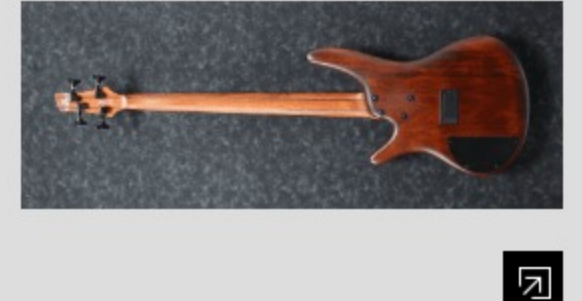

SR670

SKF : Silver Wave Black Flat

COLOR VARIATION :

SHARE : [f](#) [t](#)

SPEC

SPEC

neck type	SR4 / 5pc Jatoba/Walnut neck
top/back/body	Ash top / Mahogany body
fretboard	Jatoba / Abalone oval inlay
fret	Medium frets
bridge	Accu-cast B500 bridge (19mm string spacing)
neck pickup	Bartolini® BH2 neck pickup (Passive)
bridge pickup	Bartolini® BH2 bridge pickup (Passive)
equaliser	Ibanez Custom Electronics 3-band EQ w/Mid frequency switch
hardware color	Black matte

NECK DIMENSIONS

Scale :	864mm/34"
a : Width	38mm at NUT
b : Width	62mm at 24F
c : Thickness	19.5mm at 1F
d : Thickness	21.5mm at 12F
Radius :	305mmR

CONTROLS

FREQUENCY RESPONSE

OTHERS

Recommended Case MB300C