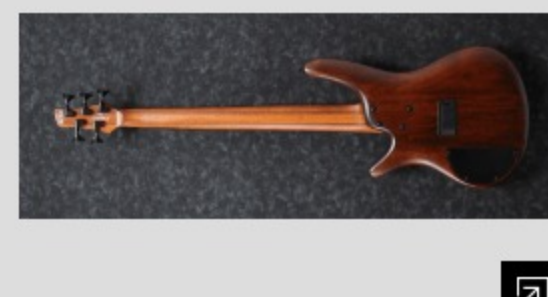

SR675

SKF : Silver Wave Black Flat

COLOR VARIATION :

SHARE : [f](#) [t](#)

SPEC

SPEC

neck type	SR5 / 5pc Jatoba/Walnut neck
top/back/body	Ash top / Mahogany body
fretboard	Jatoba / Abalone oval inlay
fret	Medium frets
bridge	Accu-cast B505 bridge (16.5mm string spacing)
neck pickup	Bartolini® BH2 neck pickup (Passive)
bridge pickup	Bartolini® BH2 bridge pickup (Passive)
equaliser	Ibanez Custom Electronics 3-band EQ w/Mid frequency switch
hardware color	Black matte

NECK DIMENSIONS

Scale :	864mm/34"
a : Width	45mm at NUT
b : Width	68mm at 24F
c : Thickness	19.5mm at 1F
d : Thickness	21.5mm at 12F
Radius :	305mmR

CONTROLS

FREQUENCY RESPONSE

OTHERS

Recommended Case MB300C