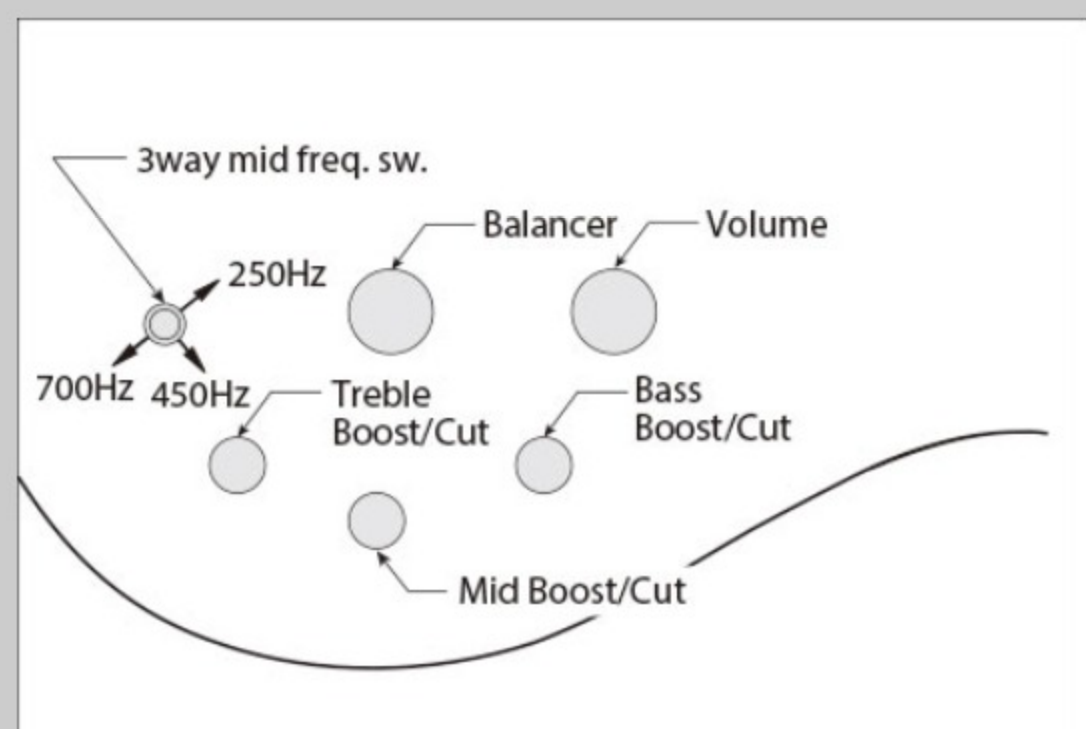

SR675

SKF : Silver Wave Black Flat

COLOR VARIATION :

SHARE : [f](#) [t](#)

SPEC

SPEC

neck type	SR5 / 5pc Jatoba/Walnut neck
top/back/body	Ash top / Mahogany body
fretboard	Jatoba / Abalone oval inlay
fret	Medium frets
bridge	Accu-cast B505 bridge (16.5mm string spacing)
neck pickup	Bartolini® BH2 neck pickup (Passive)
bridge pickup	Bartolini® BH2 bridge pickup (Passive)
equaliser	Ibanez Custom Electronics 3-band EQ w/Mid frequency switch
hardware color	Black matte

NECK DIMENSIONS

Scale :	864mm/34"
a : Width	45mm at NUT
b : Width	68mm at 24F
c : Thickness	19.5mm at 1F
d : Thickness	21.5mm at 12F
Radius :	305mmR

CONTROLS

FREQUENCY RESPONSE

OTHERS

Recommended Case MB300C