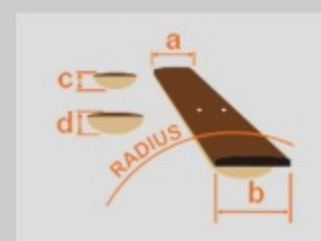

SR675

SKF : Silver Wave Black Flat

COLOR VARIATION :

SHARE : [f](#) [t](#)

SPEC

SPEC

neck type	SR5 / 5pc Jatoba/Walnut neck
top/back/body	Ash top / Mahogany body
fretboard	Jatoba / Abalone oval inlay
fret	Medium frets
bridge	Accu-cast B505 bridge (16.5mm string spacing)
neck pickup	Bartolini® BH2 neck pickup (Passive)
bridge pickup	Bartolini® BH2 bridge pickup (Passive)
equaliser	Ibanez Custom Electronics 3-band EQ w/Mid frequency switch
hardware color	Black matte

NECK DIMENSIONS

Scale :	864mm/34"
a : Width	45mm at NUT
b : Width	68mm at 24F
c : Thickness	19.5mm at 1F
d : Thickness	21.5mm at 12F
Radius :	305mmR

CONTROLS

FREQUENCY RESPONSE

OTHERS

Recommended Case MB300C