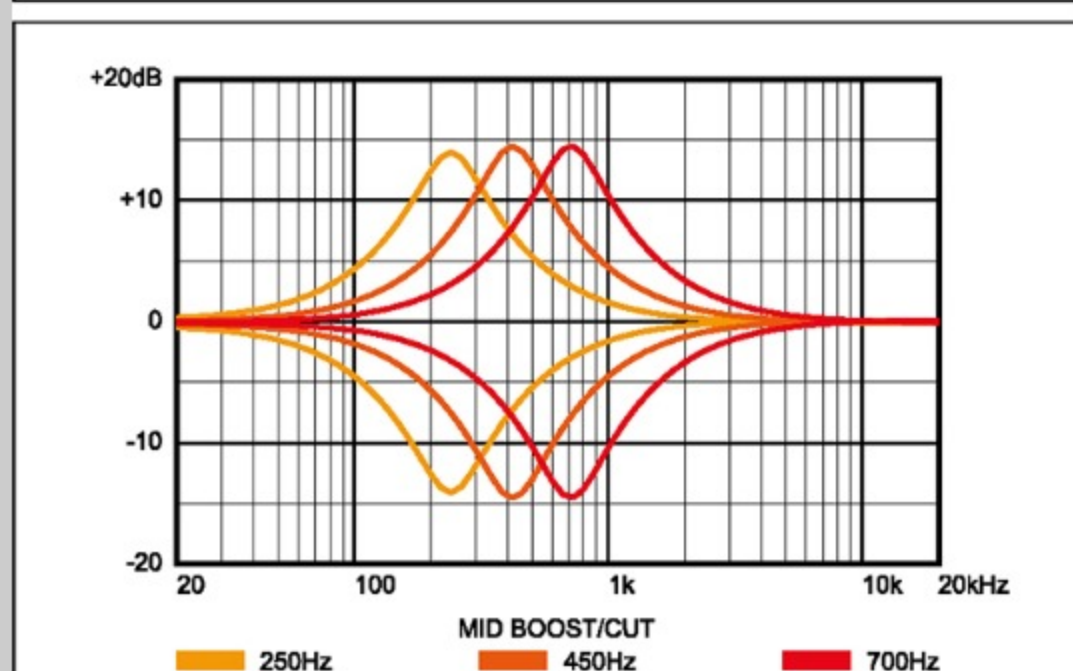

SR675

SKF : Silver Wave Black Flat

COLOR VARIATION :

SHARE : [f](#) [t](#)

SPEC

SPEC

neck type	SR5 / 5pc Jatoba/Walnut neck
top/back/body	Ash top / Mahogany body
fretboard	Jatoba / Abalone oval inlay
fret	Medium frets
bridge	Accu-cast B505 bridge (16.5mm string spacing)
neck pickup	Bartolini® BH2 neck pickup (Passive)
bridge pickup	Bartolini® BH2 bridge pickup (Passive)
equaliser	Ibanez Custom Electronics 3-band EQ w/Mid frequency switch
hardware color	Black matte

NECK DIMENSIONS

Scale :	864mm/34"
a : Width	45mm at NUT
b : Width	68mm at 24F
c : Thickness	19.5mm at 1F
d : Thickness	21.5mm at 12F
Radius :	305mmR

CONTROLS

FREQUENCY RESPONSE

OTHERS

Recommended Case MB300C