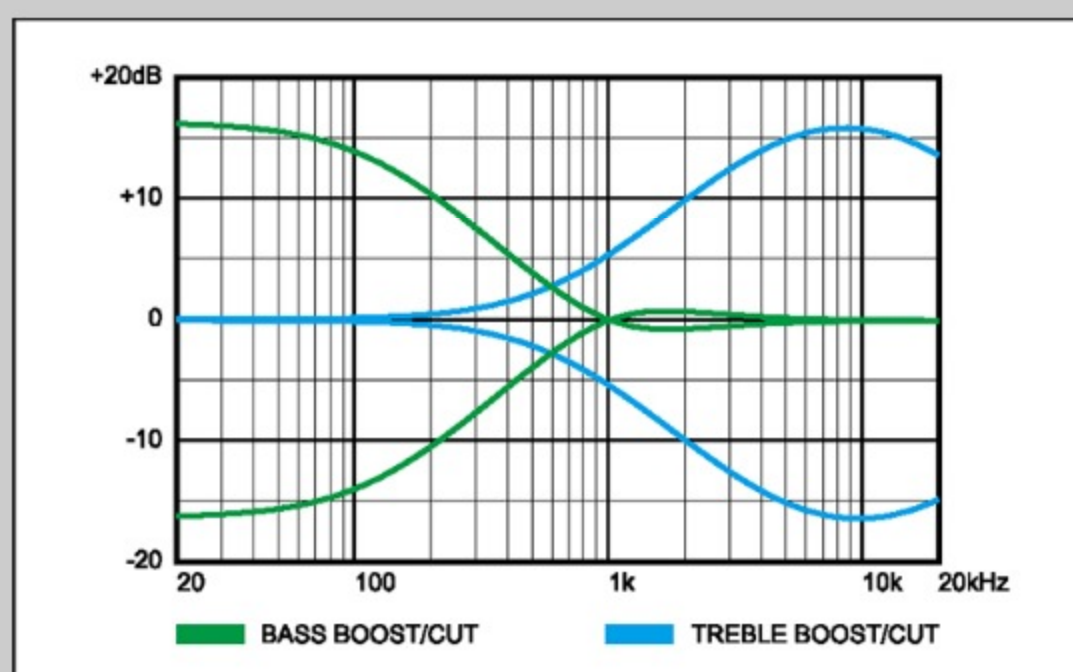

SR675

SKF : Silver Wave Black Flat

COLOR VARIATION :

SHARE : [f](#) [t](#)

SPEC

SPEC

neck type	SR5 / 5pc Jatoba/Walnut neck
top/back/body	Ash top / Mahogany body
fretboard	Jatoba / Abalone oval inlay
fret	Medium frets
bridge	Accu-cast B505 bridge (16.5mm string spacing)
neck pickup	Bartolini® BH2 neck pickup (Passive)
bridge pickup	Bartolini® BH2 bridge pickup (Passive)
equaliser	Ibanez Custom Electronics 3-band EQ w/Mid frequency switch
hardware color	Black matte

NECK DIMENSIONS

Scale :	864mm/34"
a : Width	45mm at NUT
b : Width	68mm at 24F
c : Thickness	19.5mm at 1F
d : Thickness	21.5mm at 12F
Radius :	305mmR

CONTROLS

FREQUENCY RESPONSE

OTHERS

Recommended Case MB300C