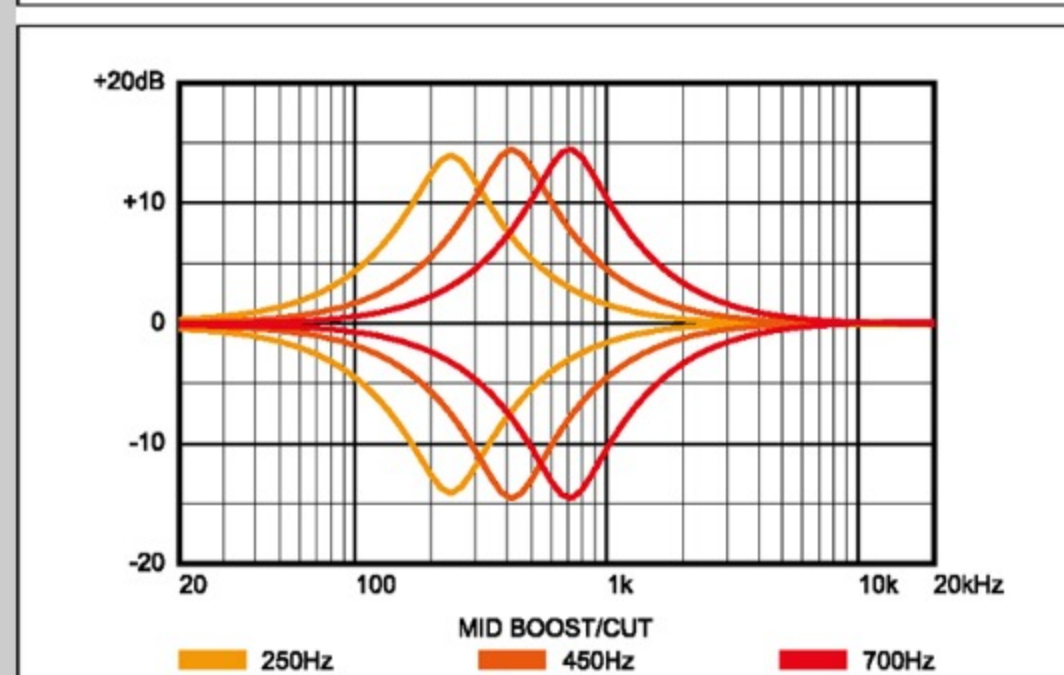

SR675

SKF : Silver Wave Black Flat

COLOR VARIATION :

SHARE :  

SPEC

SPEC

neck type	SR5 / 5pc Jatoba/Walnut neck
top/back/body	Ash top / Okoume body
fretboard	Jatoba fretboard / Abalone oval inlay
fret	Medium frets
number of frets	24
bridge	Accu-cast B505 bridge
string space	16.5mm
neck pickup	Bartolini® BH2 neck pickup (Passive)
bridge pickup	Bartolini® BH2 bridge pickup (Passive)
equaliser	Ibanez Custom Electronics 3-band EQ w/ 3-way Mid frequency switch
factory tuning	1G,2D,3A,4E,5B
strings	D'Addario® EXL165 + .130
string gauge	.045/.065/.085/.105/.130
nut	Plastic
hardware color	Black

NECK DIMENSIONS

Scale :	864mm/34"
a : Width	45mm at NUT
b : Width	68mm at 24F
c : Thickness	19.5mm at 1F
d : Thickness	21.5mm at 12F
Radius :	305mmR

CONTROLS

FREQUENCY RESPONSE

OTHERS

Recommended Case MB300C