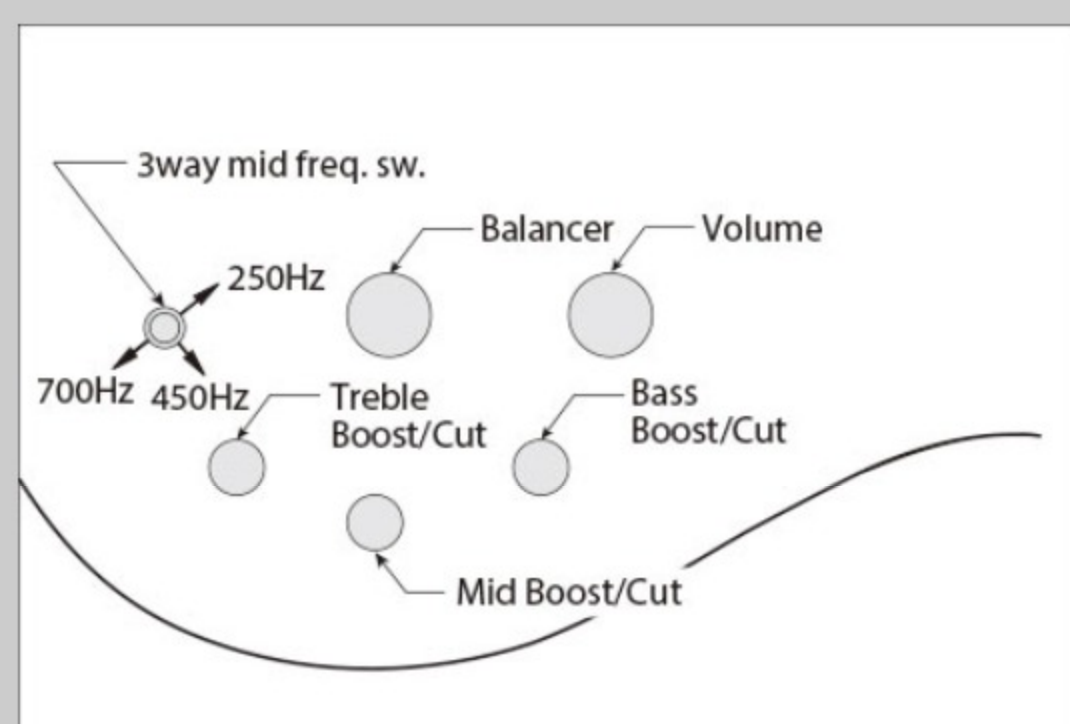

SR675

SKF : Silver Wave Black Flat

COLOR VARIATION :

SHARE :  

SPEC

SPEC

neck type	SR5 / 5pc Jatoba/Walnut neck
top/back/body	Ash top / Okoume body
fretboard	Jatoba fretboard / Abalone oval inlay
fret	Medium frets
number of frets	24
bridge	Accu-cast B505 bridge
string space	16.5mm
neck pickup	Bartolini® BH2 neck pickup (Passive)
bridge pickup	Bartolini® BH2 bridge pickup (Passive)
equaliser	Ibanez Custom Electronics 3-band EQ w/ 3-way Mid frequency switch
factory tuning	1G,2D,3A,4E,5B
strings	D'Addario® EXL165 + .130
string gauge	.045/.065/.085/.105/.130
nut	Plastic
hardware color	Black

NECK DIMENSIONS

Scale :	864mm/34"
a : Width	45mm at NUT
b : Width	68mm at 24F
c : Thickness	19.5mm at 1F
d : Thickness	21.5mm at 12F
Radius :	305mmR

CONTROLS

FREQUENCY RESPONSE

OTHERS

Recommended Case MB300C