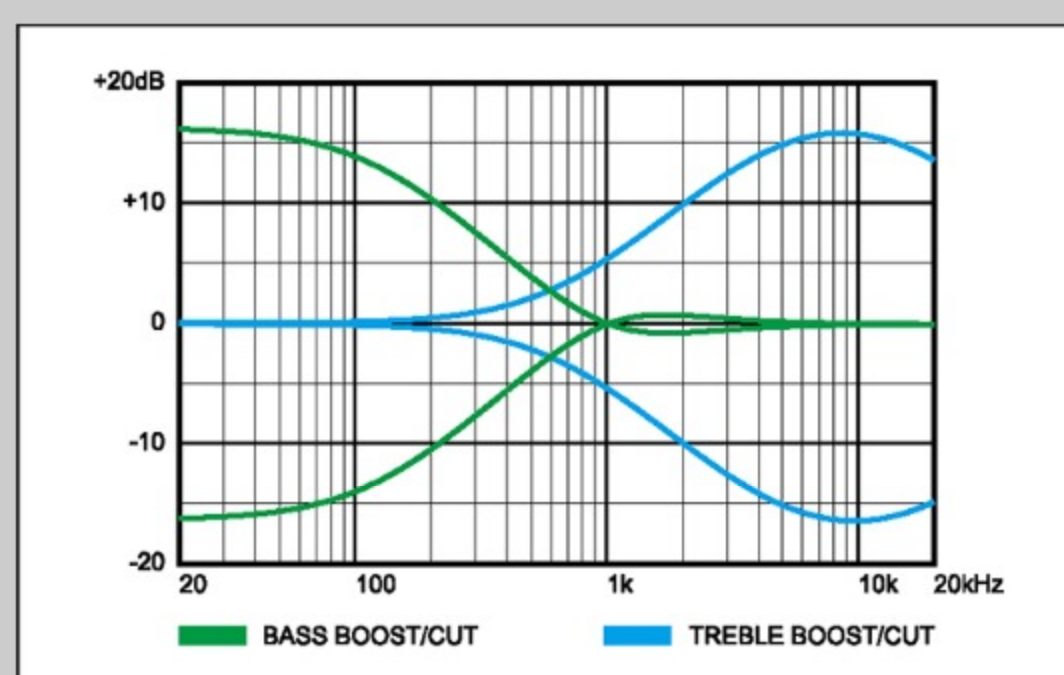

SR675

SKF : Silver Wave Black Flat

COLOR VARIATION :

SHARE :  

SPEC

SPEC

neck type	SR5 / 5pc Jatoba/Walnut neck
top/back/body	Ash top / Okoume body
fretboard	Jatoba fretboard / Abalone oval inlay
fret	Medium frets
number of frets	24
bridge	Accu-cast B505 bridge
string space	16.5mm
neck pickup	Bartolini® BH2 neck pickup (Passive)
bridge pickup	Bartolini® BH2 bridge pickup (Passive)
equaliser	Ibanez Custom Electronics 3-band EQ w/ 3-way Mid frequency switch
factory tuning	1G,2D,3A,4E,5B
strings	D'Addario® EXL165 + .130
string gauge	.045/.065/.085/.105/.130
nut	Plastic
hardware color	Black

NECK DIMENSIONS

Scale :	864mm/34"
a : Width	45mm at NUT
b : Width	68mm at 24F
c : Thickness	19.5mm at 1F
d : Thickness	21.5mm at 12F
Radius :	305mmR

CONTROLS

FREQUENCY RESPONSE

OTHERS

Recommended Case MB300C