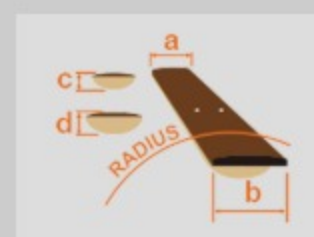

SR675

SKF : Silver Wave Black Flat

COLOR VARIATION :

SHARE :  

SPEC

SPEC

neck type	SR5 / 5pc Jatoba/Walnut neck
top/back/body	Ash top / Okoume body
fretboard	Jatoba fretboard / Abalone oval inlay
fret	Medium frets
number of frets	24
bridge	Accu-cast B505 bridge
string space	16.5mm
neck pickup	Bartolini® BH2 neck pickup (Passive)
bridge pickup	Bartolini® BH2 bridge pickup (Passive)
equaliser	Ibanez Custom Electronics 3-band EQ w/ 3-way Mid frequency switch
factory tuning	1G,2D,3A,4E,5B
strings	D'Addario® EXL165 + .130
string gauge	.045/.065/.085/.105/.130
nut	Plastic
hardware color	Black

NECK DIMENSIONS

Scale :	864mm/34"
a : Width	45mm at NUT
b : Width	68mm at 24F
c : Thickness	19.5mm at 1F
d : Thickness	21.5mm at 12F
Radius :	305mmR

CONTROLS

FREQUENCY RESPONSE

OTHERS

Recommended Case MB300C