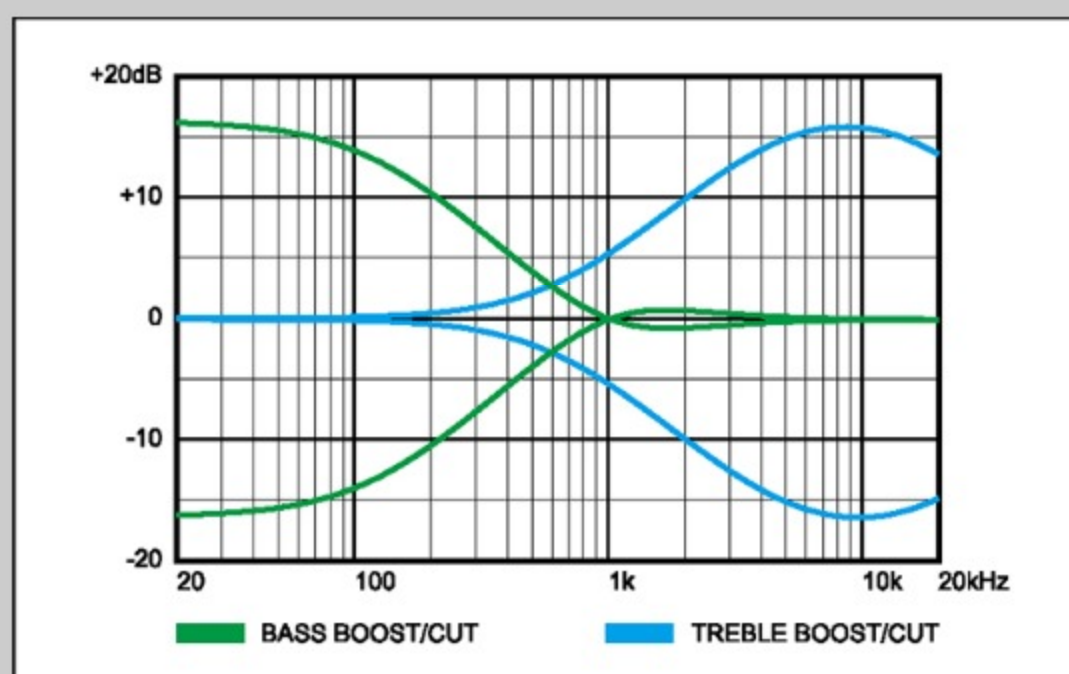

SR870

ALG : Autumn Leaf Gradation

COLOR VARIATION :

SHARE :

SPEC

SPEC

neck type	SR4 / 5pc Jatoba/Walnut neck
top/back/body	Flamed Maple/Walnut top / Mahogany body
fretboard	Jatoba / Abalone oval inlay
fret	Medium frets
bridge	Accu-cast B500 bridge (19mm string spacing)
neck pickup	Bartolini® BH2 neck pickup (Passive)
bridge pickup	Bartolini® BH2 bridge pickup (Passive)
equaliser	Ibanez Custom Electronics 3-band EQ w/Mid frequency switch
hardware color	Black matte

NECK DIMENSIONS

Scale :	864mm/34"
a : Width	38mm at NUT
b : Width	62mm at 24F
c : Thickness	19.5mm at 1F
d : Thickness	21.5mm at 12F
Radius :	305mmR

CONTROLS

FREQUENCY RESPONSE

OTHERS

Recommended Case MB300C