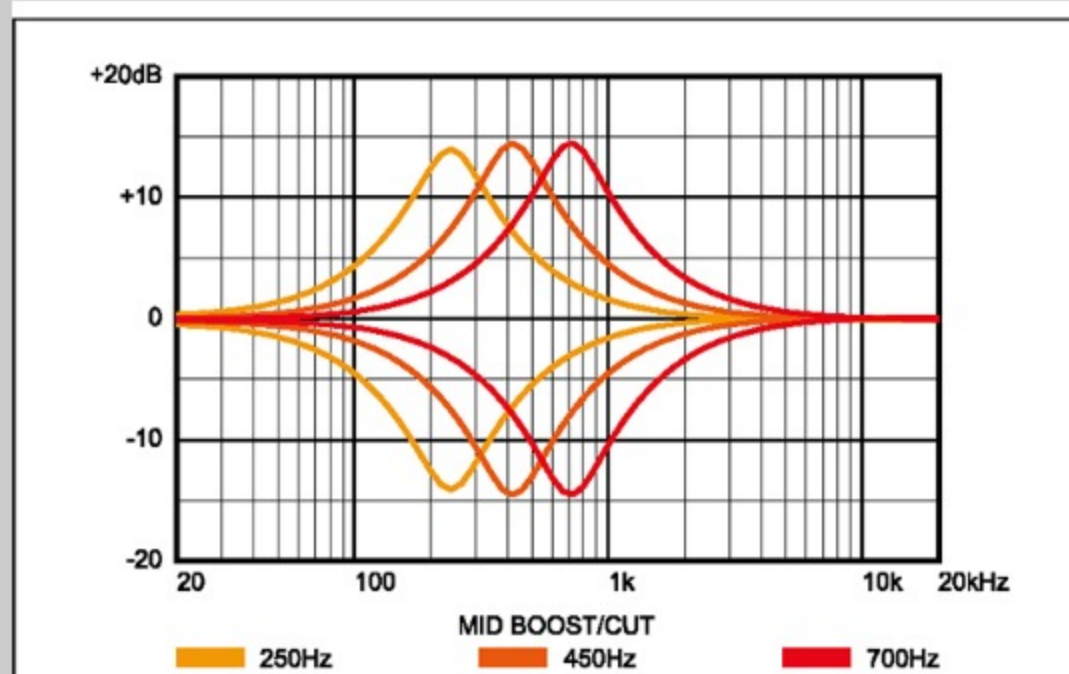

SR870

ALG : Autumn Leaf Gradation

COLOR VARIATION :

SHARE :

SPEC

SPEC

neck type	SR4 / 5pc Jatoba/Walnut neck
top/back/body	Flamed Maple/Walnut top / Mahogany body
fretboard	Jatoba / Abalone oval inlay
fret	Medium frets
bridge	Accu-cast B500 bridge (19mm string spacing)
neck pickup	Bartolini® BH2 neck pickup (Passive)
bridge pickup	Bartolini® BH2 bridge pickup (Passive)
equaliser	Ibanez Custom Electronics 3-band EQ w/Mid frequency switch
hardware color	Black matte

NECK DIMENSIONS

Scale :	864mm/34"
a : Width	38mm at NUT
b : Width	62mm at 24F
c : Thickness	19.5mm at 1F
d : Thickness	21.5mm at 12F
Radius :	305mmR

CONTROLS

FREQUENCY RESPONSE

OTHERS

Recommended Case MB300C