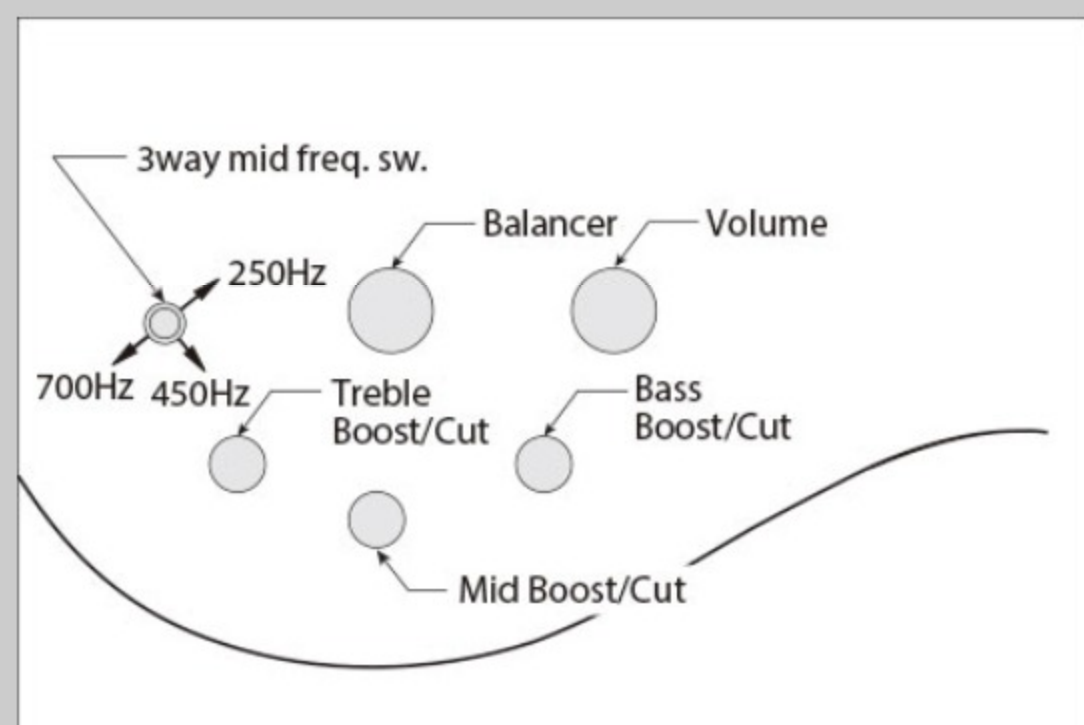

SR870

ALG : Autumn Leaf Gradation

COLOR VARIATION :

SHARE :

SPEC

SPEC

neck type	SR4 / 5pc Jatoba/Walnut neck
top/back/body	Flamed Maple/Walnut top / Mahogany body
fretboard	Jatoba / Abalone oval inlay
fret	Medium frets
bridge	Accu-cast B500 bridge (19mm string spacing)
neck pickup	Bartolini® BH2 neck pickup (Passive)
bridge pickup	Bartolini® BH2 bridge pickup (Passive)
equaliser	Ibanez Custom Electronics 3-band EQ w/Mid frequency switch
hardware color	Black matte

NECK DIMENSIONS

Scale :	864mm/34"
a : Width	38mm at NUT
b : Width	62mm at 24F
c : Thickness	19.5mm at 1F
d : Thickness	21.5mm at 12F
Radius :	305mmR

CONTROLS

FREQUENCY RESPONSE

OTHERS

Recommended Case MB300C