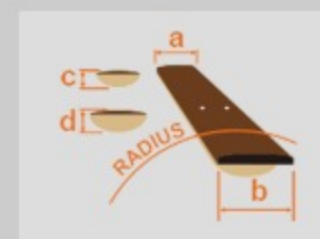

SR870

ALG : Autumn Leaf Gradation

COLOR VARIATION :

SHARE :

SPEC

SPEC

neck type	SR4 / 5pc Jatoba/Walnut neck
top/back/body	Flamed Maple/Walnut top / Mahogany body
fretboard	Jatoba / Abalone oval inlay
fret	Medium frets
bridge	Accu-cast B500 bridge (19mm string spacing)
neck pickup	Bartolini® BH2 neck pickup (Passive)
bridge pickup	Bartolini® BH2 bridge pickup (Passive)
equaliser	Ibanez Custom Electronics 3-band EQ w/Mid frequency switch
hardware color	Black matte

NECK DIMENSIONS

Scale :	864mm/34"
a : Width	38mm at NUT
b : Width	62mm at 24F
c : Thickness	19.5mm at 1F
d : Thickness	21.5mm at 12F
Radius :	305mmR

CONTROLS

FREQUENCY RESPONSE

OTHERS

Recommended Case MB300C