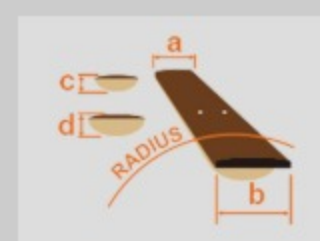

SR870

ALG : Autumn Leaf Gradation

COLOR VARIATION :  

SHARE :  

SPEC

SPEC

neck type	SR4 / 5pc Jatoba/Walnut neck
top/back/body	Flamed Maple/Walnut top / Okoume body
fretboard	Jatoba fretboard / Abalone oval inlay
fret	Medium frets
number of frets	24
bridge	Accu-cast B500 bridge
string space	19mm
neck pickup	Bartolini® BH2 neck pickup (Passive)
bridge pickup	Bartolini® BH2 bridge pickup (Passive)
equaliser	Ibanez Custom Electronics 3-band EQ w/ 3-way Mid frequency switch
factory tuning	1G,2D,3A,4E
strings	D'Addario® EXL165
string gauge	.045/.065/.085/.105
nut	Plastic
hardware color	Black matte

NECK DIMENSIONS

Scale :	864mm/34"
a : Width	38mm at NUT
b : Width	62mm at 24F
c : Thickness	19.5mm at 1F
d : Thickness	21.5mm at 12F
Radius :	305mmR

CONTROLS

FREQUENCY RESPONSE

OTHERS

Recommended Case MB300C