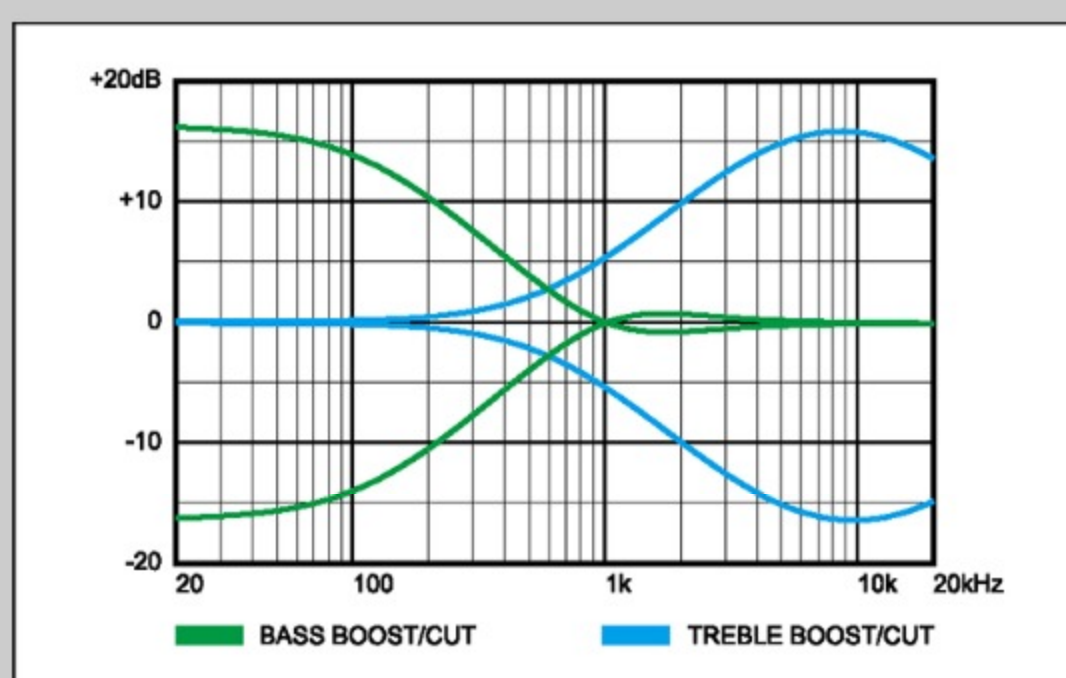

SR870

ALG : Autumn Leaf Gradation

COLOR VARIATION :  

SHARE :  

SPEC

SPEC

neck type	SR4 / 5pc Jatoba/Walnut neck
top/back/body	Flamed Maple/Walnut top / Okoume body
fretboard	Jatoba fretboard / Abalone oval inlay
fret	Medium frets
number of frets	24
bridge	Accu-cast B500 bridge
string space	19mm
neck pickup	Bartolini® BH2 neck pickup (Passive)
bridge pickup	Bartolini® BH2 bridge pickup (Passive)
equaliser	Ibanez Custom Electronics 3-band EQ w/ 3-way Mid frequency switch
factory tuning	1G,2D,3A,4E
strings	D'Addario® EXL165
string gauge	.045/.065/.085/.105
nut	Plastic
hardware color	Black matte

NECK DIMENSIONS

Scale :	864mm/34"
a : Width	38mm at NUT
b : Width	62mm at 24F
c : Thickness	19.5mm at 1F
d : Thickness	21.5mm at 12F
Radius :	305mmR

CONTROLS

FREQUENCY RESPONSE

OTHERS

Recommended Case MB300C