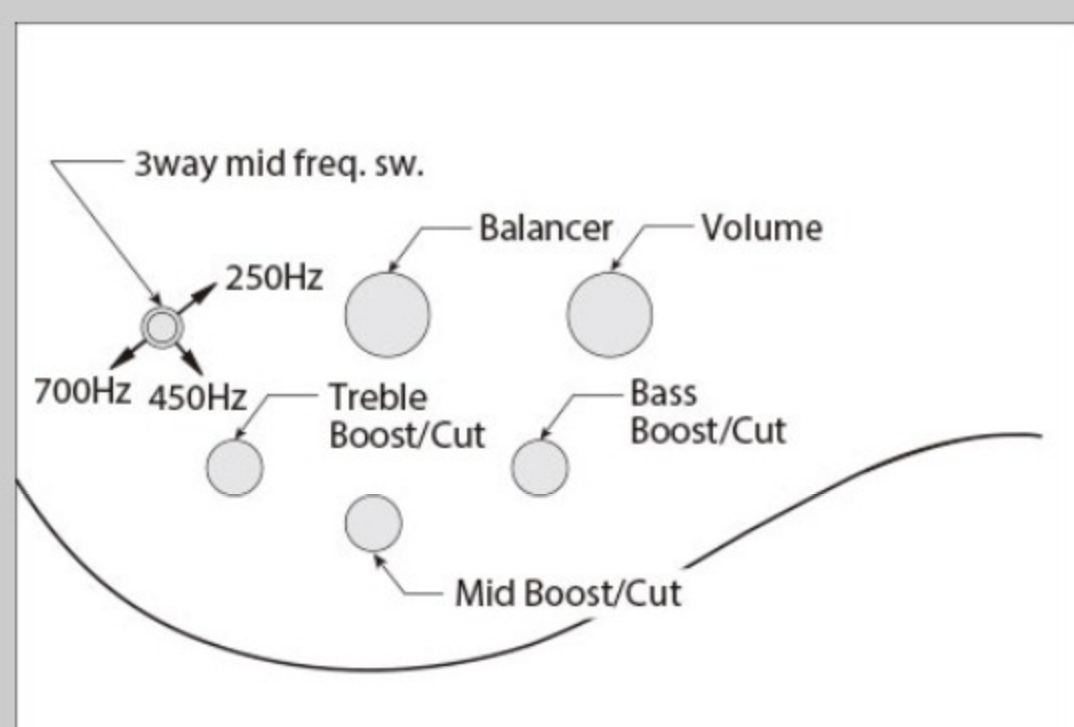

SR870

ALG : Autumn Leaf Gradation

COLOR VARIATION :  

SHARE :  

SPEC

SPEC

neck type	SR4 / 5pc Jatoba/Walnut neck
top/back/body	Flamed Maple/Walnut top / Okoume body
fretboard	Jatoba fretboard / Abalone oval inlay
fret	Medium frets
number of frets	24
bridge	Accu-cast B500 bridge
string space	19mm
neck pickup	Bartolini® BH2 neck pickup (Passive)
bridge pickup	Bartolini® BH2 bridge pickup (Passive)
equaliser	Ibanez Custom Electronics 3-band EQ w/ 3-way Mid frequency switch
factory tuning	1G,2D,3A,4E
strings	D'Addario® EXL165
string gauge	.045/.065/.085/.105
nut	Plastic
hardware color	Black matte

NECK DIMENSIONS

Scale :	864mm/34"
a : Width	38mm at NUT
b : Width	62mm at 24F
c : Thickness	19.5mm at 1F
d : Thickness	21.5mm at 12F
Radius :	305mmR

CONTROLS

FREQUENCY RESPONSE

OTHERS

Recommended Case MB300C