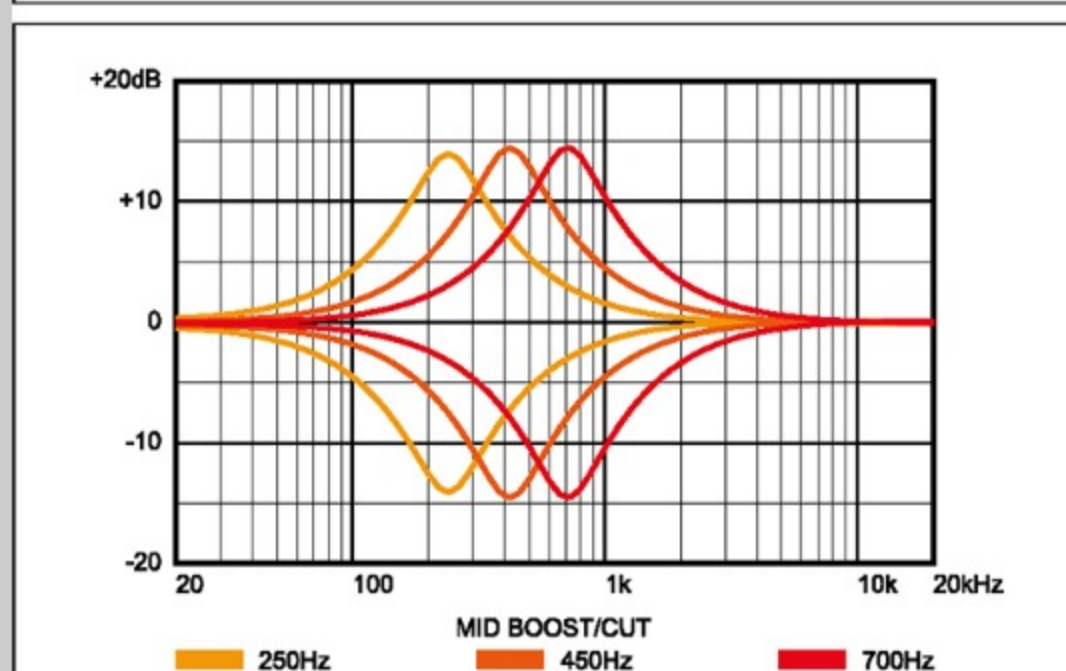

SR870

ALG : Autumn Leaf Gradation

COLOR VARIATION :  

SHARE :  

SPEC

SPEC

neck type	SR4 / 5pc Jatoba/Walnut neck
top/back/body	Flamed Maple/Walnut top / Okoume body
fretboard	Jatoba fretboard / Abalone oval inlay
fret	Medium frets
number of frets	24
bridge	Accu-cast B500 bridge
string space	19mm
neck pickup	Bartolini® BH2 neck pickup (Passive)
bridge pickup	Bartolini® BH2 bridge pickup (Passive)
equaliser	Ibanez Custom Electronics 3-band EQ w/ 3-way Mid frequency switch
factory tuning	1G,2D,3A,4E
strings	D'Addario® EXL165
string gauge	.045/.065/.085/.105
nut	Plastic
hardware color	Black matte

NECK DIMENSIONS

Scale :	864mm/34"
a : Width	38mm at NUT
b : Width	62mm at 24F
c : Thickness	19.5mm at 1F
d : Thickness	21.5mm at 12F
Radius :	305mmR

CONTROLS

FREQUENCY RESPONSE

OTHERS

Recommended Case MB300C