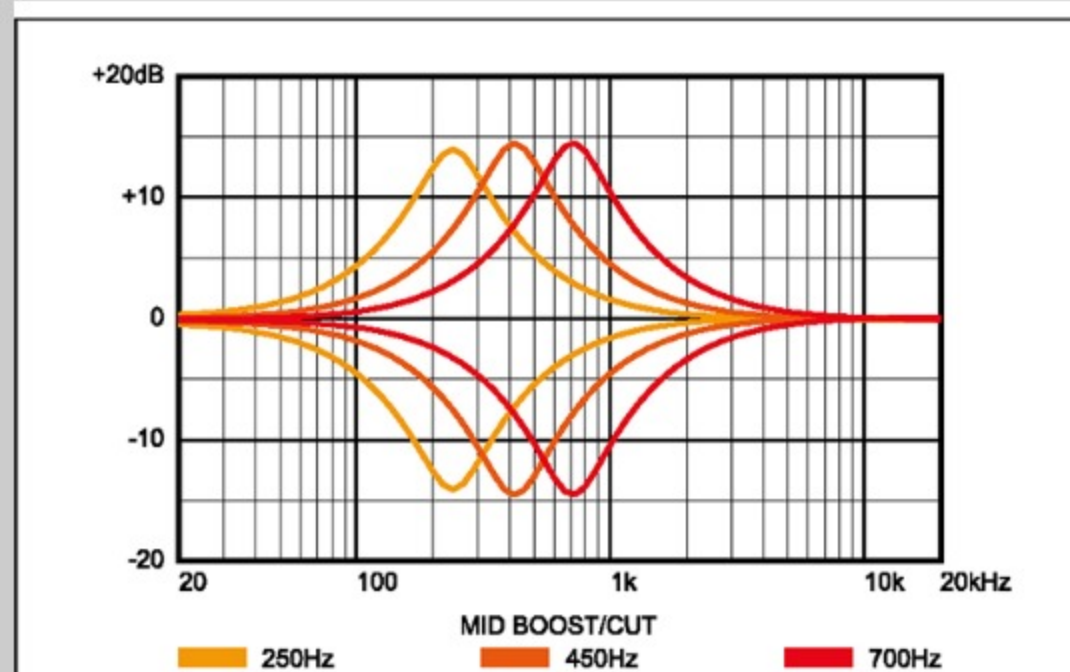

SR875

BRG : Blue Reef Gradation

COLOR VARIATION :  

SHARE :  

SPEC

SPEC

neck type	SR5 / 5pc Jatoba/Walnut neck
top/back/body	Flamed Maple/Walnut top / Mahogany body
fretboard	Jatoba / Abalone oval inlay
fret	Medium frets
bridge	Accu-cast B505 bridge (16.5mm string spacing)
neck pickup	Bartolini® BH2 neck pickup (Passive)
bridge pickup	Bartolini® BH2 bridge pickup (Passive)
equaliser	Ibanez Custom Electronics 3-band EQ w/Mid frequency switch
hardware color	Black matte

NECK DIMENSIONS

Scale :	864mm/34"
a : Width	45mm at NUT
b : Width	68mm at 24F
c : Thickness	19.5mm at 1F
d : Thickness	21.5mm at 12F
Radius :	305mmR

CONTROLS

FREQUENCY RESPONSE

OTHERS

Recommended Case MB300C