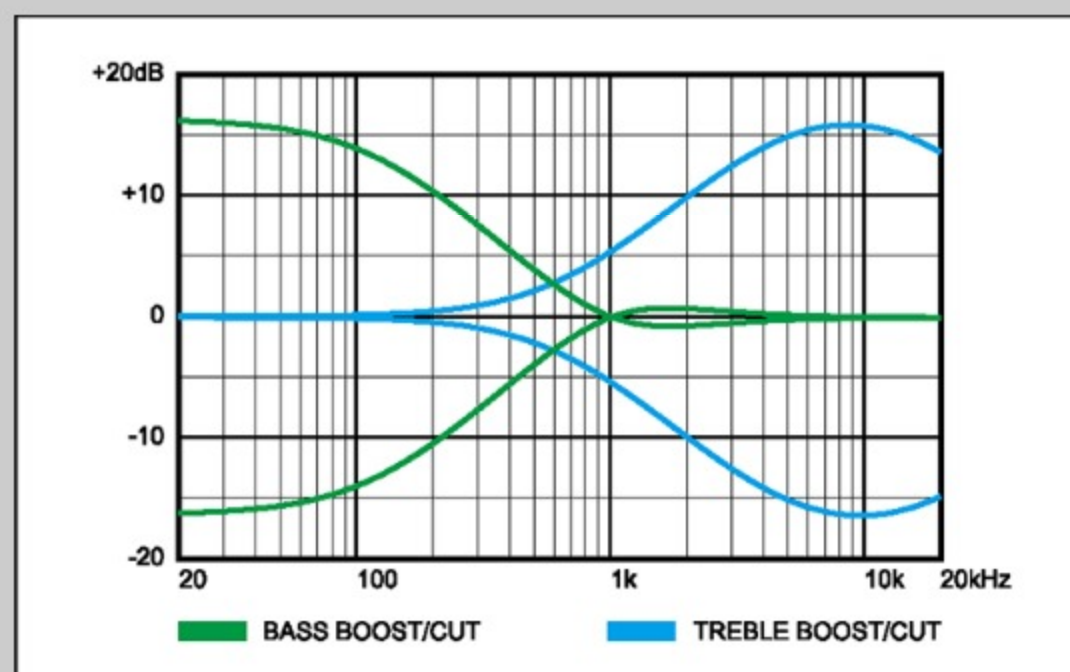

SR875

BRG : Blue Reef Gradation

COLOR VARIATION :  

SHARE :  

SPEC

SPEC

neck type	SR5 / 5pc Jatoba/Walnut neck
top/back/body	Flamed Maple/Walnut top / Mahogany body
fretboard	Jatoba / Abalone oval inlay
fret	Medium frets
bridge	Accu-cast B505 bridge (16.5mm string spacing)
neck pickup	Bartolini® BH2 neck pickup (Passive)
bridge pickup	Bartolini® BH2 bridge pickup (Passive)
equaliser	Ibanez Custom Electronics 3-band EQ w/Mid frequency switch
hardware color	Black matte

NECK DIMENSIONS

Scale :	864mm/34"
a : Width	45mm at NUT
b : Width	68mm at 24F
c : Thickness	19.5mm at 1F
d : Thickness	21.5mm at 12F
Radius :	305mmR

CONTROLS

FREQUENCY RESPONSE

OTHERS

Recommended Case MB300C