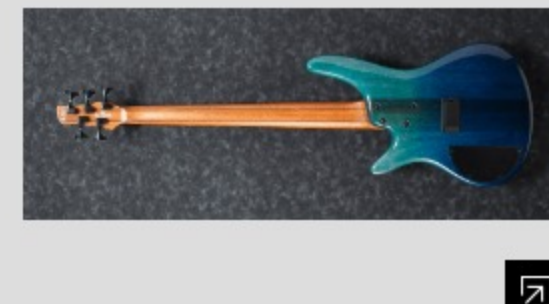

SR875

BRG : Blue Reef Gradation

COLOR VARIATION :  

SHARE :  

SPEC

SPEC

neck type	SR5 / 5pc Jatoba/Walnut neck
top/back/body	Flamed Maple/Walnut top / Mahogany body
fretboard	Jatoba / Abalone oval inlay
fret	Medium frets
bridge	Accu-cast B505 bridge (16.5mm string spacing)
neck pickup	Bartolini® BH2 neck pickup (Passive)
bridge pickup	Bartolini® BH2 bridge pickup (Passive)
equaliser	Ibanez Custom Electronics 3-band EQ w/Mid frequency switch
hardware color	Black matte

NECK DIMENSIONS

Scale :	864mm/34"
a : Width	45mm at NUT
b : Width	68mm at 24F
c : Thickness	19.5mm at 1F
d : Thickness	21.5mm at 12F
Radius :	305mmR

CONTROLS

FREQUENCY RESPONSE

OTHERS

Recommended Case MB300C