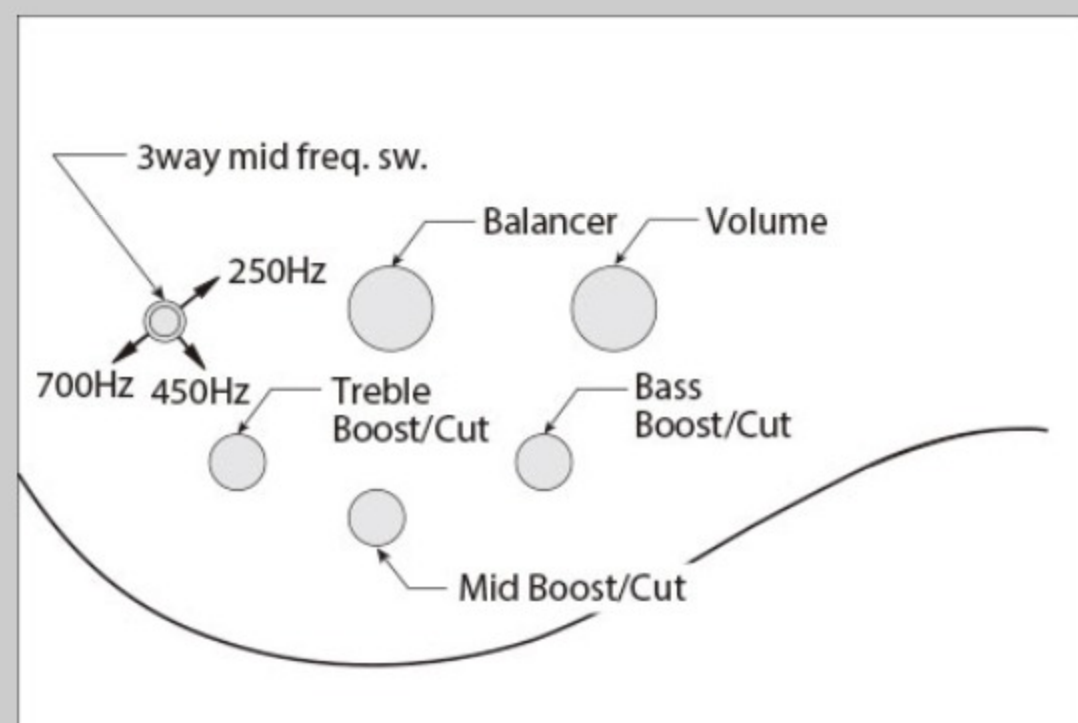

SR875

BRG : Blue Reef Gradation

COLOR VARIATION :  

SHARE :  

SPEC

SPEC

neck type	SR5 / 5pc Jatoba/Walnut neck
top/back/body	Flamed Maple/Walnut top / Mahogany body
fretboard	Jatoba / Abalone oval inlay
fret	Medium frets
bridge	Accu-cast B505 bridge (16.5mm string spacing)
neck pickup	Bartolini® BH2 neck pickup (Passive)
bridge pickup	Bartolini® BH2 bridge pickup (Passive)
equaliser	Ibanez Custom Electronics 3-band EQ w/Mid frequency switch
hardware color	Black matte

NECK DIMENSIONS

Scale :	864mm/34"
a : Width	45mm at NUT
b : Width	68mm at 24F
c : Thickness	19.5mm at 1F
d : Thickness	21.5mm at 12F
Radius :	305mmR

CONTROLS

FREQUENCY RESPONSE

OTHERS

Recommended Case MB300C