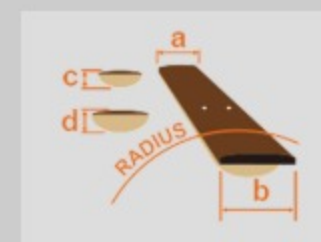

SR875

BRG : Blue Reef Gradation

COLOR VARIATION :  

SHARE :  

SPEC

SPEC

neck type	SR5 / 5pc Jatoba/Walnut neck
top/back/body	Flamed Maple/Walnut top / Mahogany body
fretboard	Jatoba / Abalone oval inlay
fret	Medium frets
bridge	Accu-cast B505 bridge (16.5mm string spacing)
neck pickup	Bartolini® BH2 neck pickup (Passive)
bridge pickup	Bartolini® BH2 bridge pickup (Passive)
equaliser	Ibanez Custom Electronics 3-band EQ w/Mid frequency switch
hardware color	Black matte

NECK DIMENSIONS

Scale :	864mm/34"
a : Width	45mm at NUT
b : Width	68mm at 24F
c : Thickness	19.5mm at 1F
d : Thickness	21.5mm at 12F
Radius :	305mmR

CONTROLS

FREQUENCY RESPONSE

OTHERS

Recommended Case MB300C