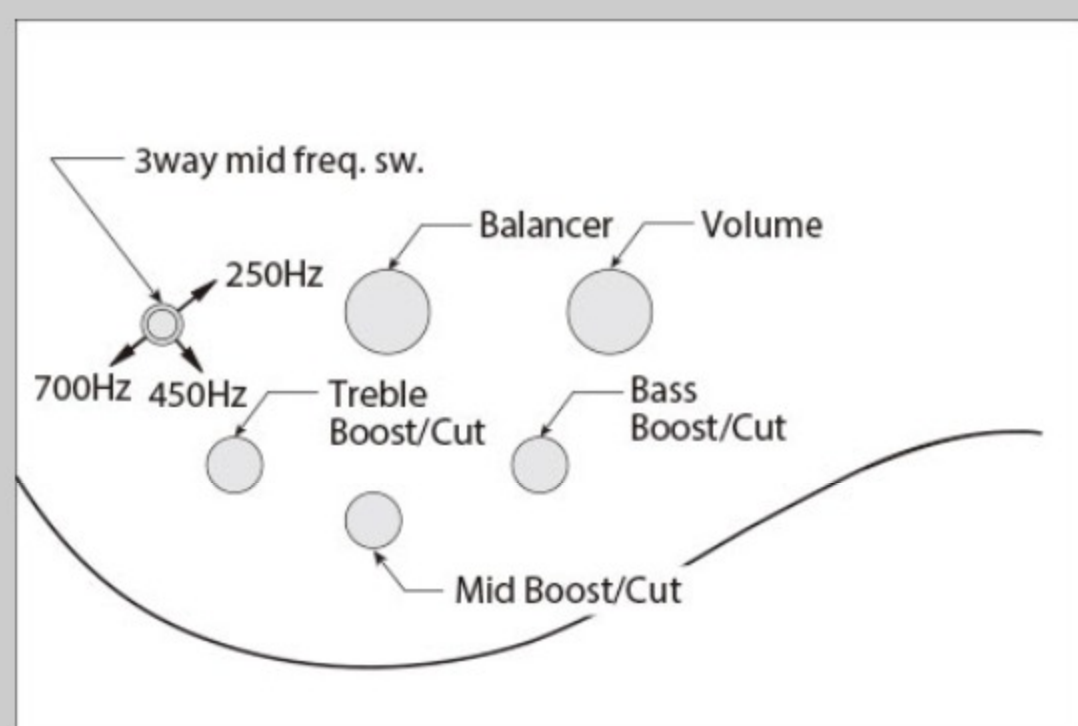

SR875

BRG : Blue Reef Gradation

COLOR VARIATION :

SHARE :

SPEC

SPEC

neck type	SR5 / 5pc Jatoba/Walnut neck
top/back/body	Flamed Maple/Walnut top / Okoume body
fretboard	Jatoba fretboard / Abalone oval inlay
fret	Medium frets
number of frets	24
bridge	Accu-cast B505 bridge
string space	16.5mm
neck pickup	Bartolini® BH2 neck pickup (Passive)
bridge pickup	Bartolini® BH2 bridge pickup (Passive)
equaliser	Ibanez Custom Electronics 3-band EQ w/ 3-way Mid frequency switch
factory tuning	1G,2D,3A,4E,5B
strings	D'Addario® EXL165 + .130
string gauge	.045/.065/.085/.105/.130
nut	Plastic
hardware color	Black matte

NECK DIMENSIONS

Scale :	864mm/34"
a : Width	45mm at NUT
b : Width	68mm at 24F
c : Thickness	19.5mm at 1F
d : Thickness	21.5mm at 12F
Radius :	305mmR

CONTROLS

FREQUENCY RESPONSE

OTHERS

Recommended Case MB300C