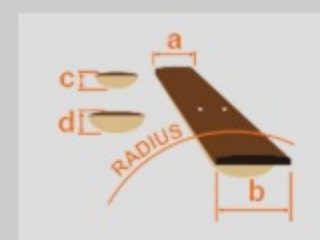

# SR875

BRG : Blue Reef Gradation

COLOR VARIATION :

SHARE :  

### SPEC

neck type	SR5 / 5pc Jatoba/Walnut neck
top/back/body	Flamed Maple/Walnut top / Okoume body
fretboard	Jatoba fretboard / Abalone oval inlay
fret	Medium frets
number of frets	24
bridge	Accu-cast B505 bridge
string space	16.5mm
neck pickup	Bartolini® BH2 neck pickup (Passive)
bridge pickup	Bartolini® BH2 bridge pickup (Passive)
equaliser	Ibanez Custom Electronics 3-band EQ w/ 3-way Mid frequency switch
factory tuning	1G,2D,3A,4E,5B
strings	D'Addario® EXL165 + .130
string gauge	.045/.065/.085/.105/.130
nut	Plastic
hardware color	Black matte

### NECK DIMENSIONS

Scale :	864mm/34"
a : Width	45mm at NUT
b : Width	68mm at 24F
c : Thickness	19.5mm at 1F
d : Thickness	21.5mm at 12F
Radius :	305mmR