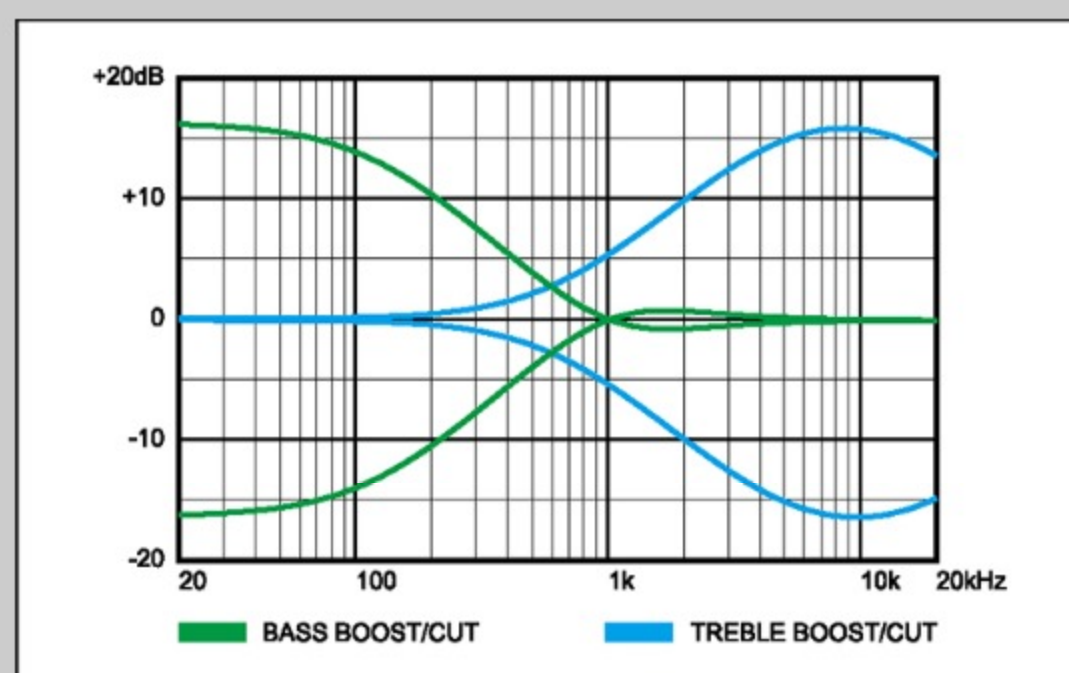

FREQUENCY RESPONSE

OTHERS

Recommended Case MB300C