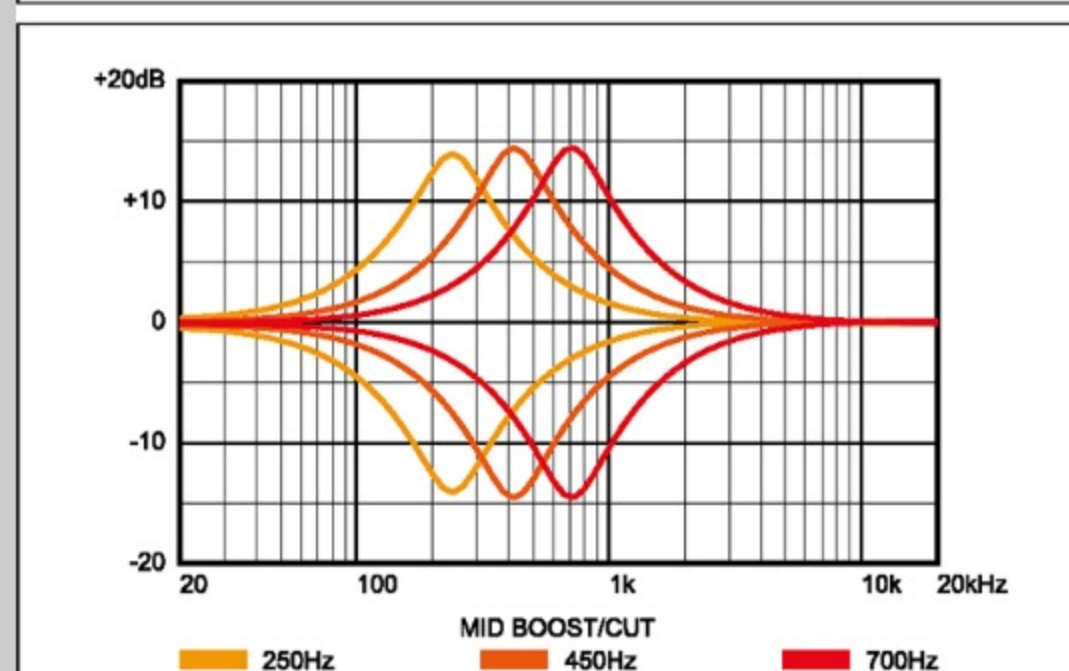

SR876

BTF : Brown Topaz Burst Flat

COLOR VARIATION :

SHARE :  

SPEC

SPEC

neck type	SR6 / 5pc Jatoba/Walnut neck
top/back/body	Flamed Maple/Walnut top / Okoume body
fretboard	Jatoba fretboard / Abalone oval inlay
fret	Medium frets
number of frets	24
bridge	Accu-cast B506 bridge
string space	16.5mm
neck pickup	Bartolini® BH2 neck pickup (Passive)
bridge pickup	Bartolini® BH2 bridge pickup (Passive)
equaliser	Ibanez Custom Electronics 3-band EQ w/ 3-way Mid frequency switch
factory tuning	1C/2G/3D/4A/5E/5B
strings	D'Addario® EXL165 + .032/.130
string gauge	.032/.045/.065/.085/.105/.130
nut	Plastic
hardware color	Black matte

NECK DIMENSIONS

Scale :	864mm/34"
a : Width	54mm at NUT
b : Width	83mm at 24F
c : Thickness	19.5mm at 1F
d : Thickness	21.5mm at 12F
Radius :	400mmR

CONTROLS

FREQUENCY RESPONSE

OTHERS

Recommended Case MB300C