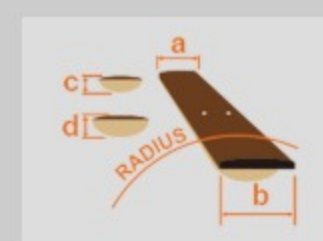

SR876

BTF : Brown Topaz Burst Flat

COLOR VARIATION :

SHARE :  

SPEC

SPEC

neck type	SR6 / 5pc Jatoba/Walnut neck
top/back/body	Flamed Maple/Walnut top / Okoume body
fretboard	Jatoba fretboard / Abalone oval inlay
fret	Medium frets
number of frets	24
bridge	Accu-cast B506 bridge
string space	16.5mm
neck pickup	Bartolini® BH2 neck pickup (Passive)
bridge pickup	Bartolini® BH2 bridge pickup (Passive)
equaliser	Ibanez Custom Electronics 3-band EQ w/ 3-way Mid frequency switch
factory tuning	1C/2G/3D/4A/5E/5B
strings	D'Addario® EXL165 + .032/.130
string gauge	.032/.045/.065/.085/.105/.130
nut	Plastic
hardware color	Black matte

NECK DIMENSIONS

Scale :	864mm/34"
a : Width	54mm at NUT
b : Width	83mm at 24F
c : Thickness	19.5mm at 1F
d : Thickness	21.5mm at 12F
Radius :	400mmR

CONTROLS

FREQUENCY RESPONSE

OTHERS

Recommended Case MB300C