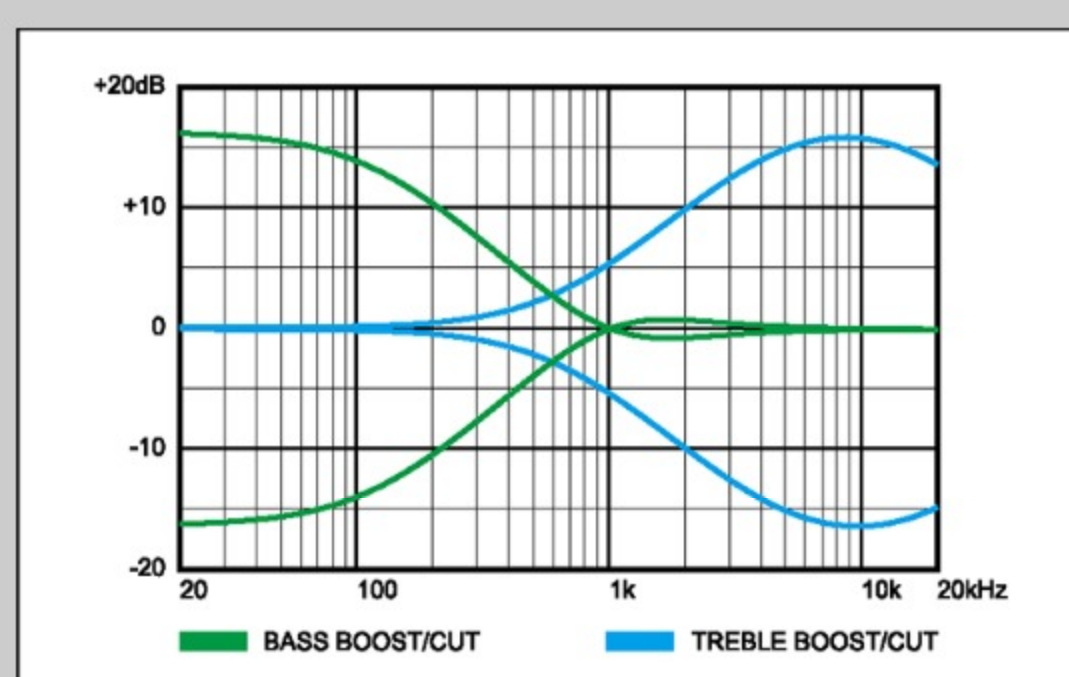

SR876

BTF : Brown Topaz Burst Flat

COLOR VARIATION :

SHARE :  

SPEC

SPEC

neck type	SR6 / 5pc Jatoba/Walnut neck
top/back/body	Flamed Maple/Walnut top / Okoume body
fretboard	Jatoba fretboard / Abalone oval inlay
fret	Medium frets
number of frets	24
bridge	Accu-cast B506 bridge
string space	16.5mm
neck pickup	Bartolini® BH2 neck pickup (Passive)
bridge pickup	Bartolini® BH2 bridge pickup (Passive)
equaliser	Ibanez Custom Electronics 3-band EQ w/ 3-way Mid frequency switch
factory tuning	1C/2G/3D/4A/5E/5B
strings	D'Addario® EXL165 + .032/.130
string gauge	.032/.045/.065/.085/.105/.130
nut	Plastic
hardware color	Black matte

NECK DIMENSIONS

Scale :	864mm/34"
a : Width	54mm at NUT
b : Width	83mm at 24F
c : Thickness	19.5mm at 1F
d : Thickness	21.5mm at 12F
Radius :	400mmR

CONTROLS

FREQUENCY RESPONSE

OTHERS

Recommended Case MB300C