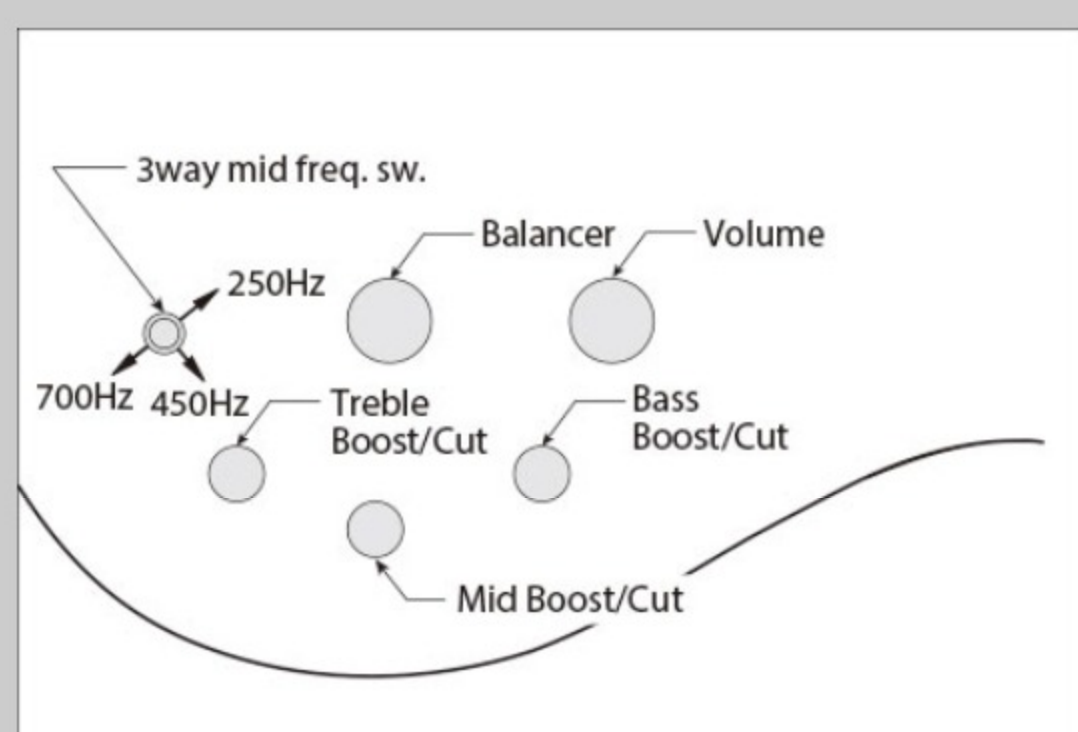

SR876

BTF : Brown Topaz Burst Flat

COLOR VARIATION :

SHARE :  

SPEC

SPEC

neck type	SR6 / 5pc Jatoba/Walnut neck
top/back/body	Flamed Maple/Walnut top / Okoume body
fretboard	Jatoba fretboard / Abalone oval inlay
fret	Medium frets
number of frets	24
bridge	Accu-cast B506 bridge
string space	16.5mm
neck pickup	Bartolini® BH2 neck pickup (Passive)
bridge pickup	Bartolini® BH2 bridge pickup (Passive)
equaliser	Ibanez Custom Electronics 3-band EQ w/ 3-way Mid frequency switch
factory tuning	1C/2G/3D/4A/5E/5B
strings	D'Addario® EXL165 + .032/.130
string gauge	.032/.045/.065/.085/.105/.130
nut	Plastic
hardware color	Black matte

NECK DIMENSIONS

Scale :	864mm/34"
a : Width	54mm at NUT
b : Width	83mm at 24F
c : Thickness	19.5mm at 1F
d : Thickness	21.5mm at 12F
Radius :	400mmR

CONTROLS

FREQUENCY RESPONSE

OTHERS

Recommended Case MB300C