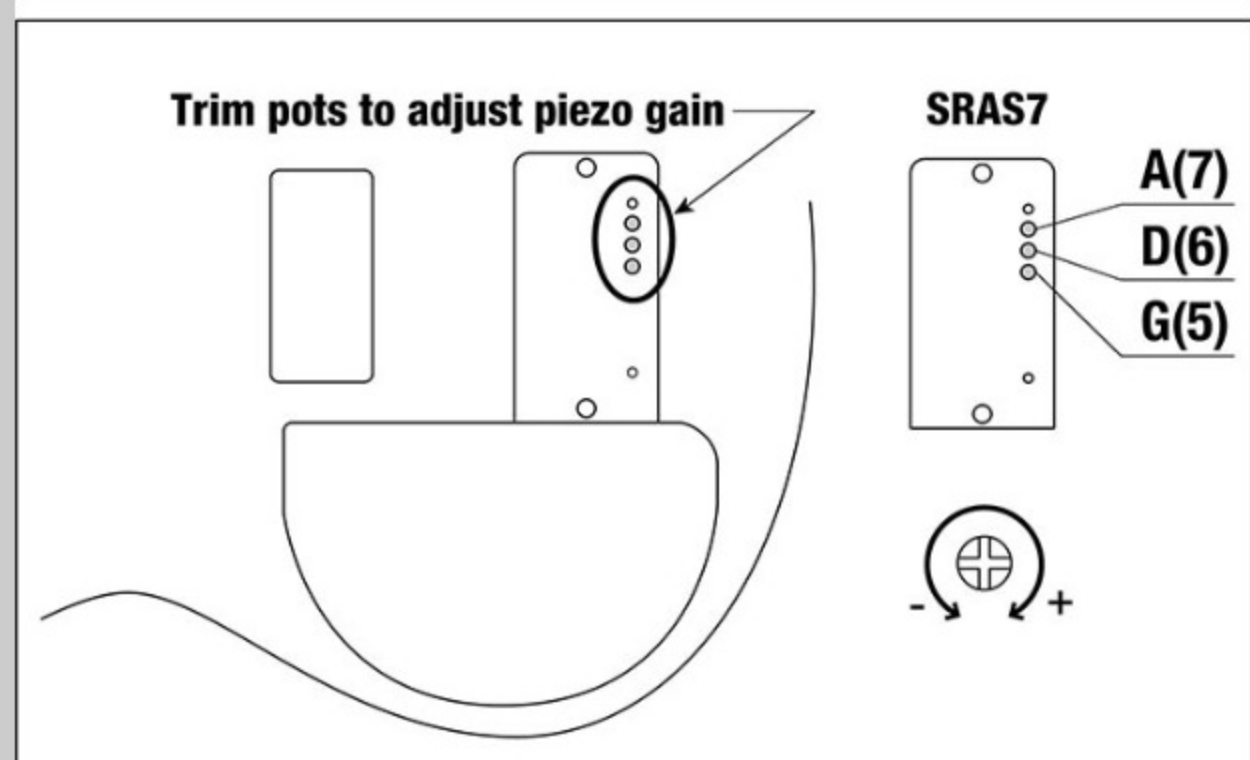

SR

COLOR VARIATION : 

CBS : Cosmic Blue Starburst

SHARE :  

SPEC

SPECS

neck type	SRAS7 / 7pc Maple/Walnut/Bubinga neck
top/back/body	Poplar Burl/Ash top / Okoume body
fretboard	Indian Rosewood fretboard (Fretted part)/ Bubinga fretboard (Fretless part) / SRAS special (fretted) inlay
fret	Medium frets/Fretless
number of frets	Fretless=24/Fretted=22
bridge	MR5 bridge(Fretted)/ AeroSilk MR5 bridge(Fretless)
string space	16mm
neck pickup	SRAS Super J neck pickup (Passive)
bridge pickup	SRAS Super J bridge pickup (Passive)
equaliser	Ibanez 2-band EQ w/Piezo active tone control w/Piezo/Mix/Magnetic 3-way pickup selector
factory tuning	1G,2D,3A,4E,5G,6D,7A
strings	D'Addario® Roundwound (fretted)/D'Addario® Flatwound (fretless)
string gauge	.045/.065/.085/.105/.045/.065/.080
hardware color	Black

NECK DIMENSIONS

Scale :	864mm
a : Width	63mm at NUT
b : Width	96mm at 22F
c : Thickness	21.5mm at 1F
d : Thickness	23.5mm at 14F
Radius :	R950mm for fretted/ R0mm (flat) for Fretless

DESCRIPTION +

CONTROLS