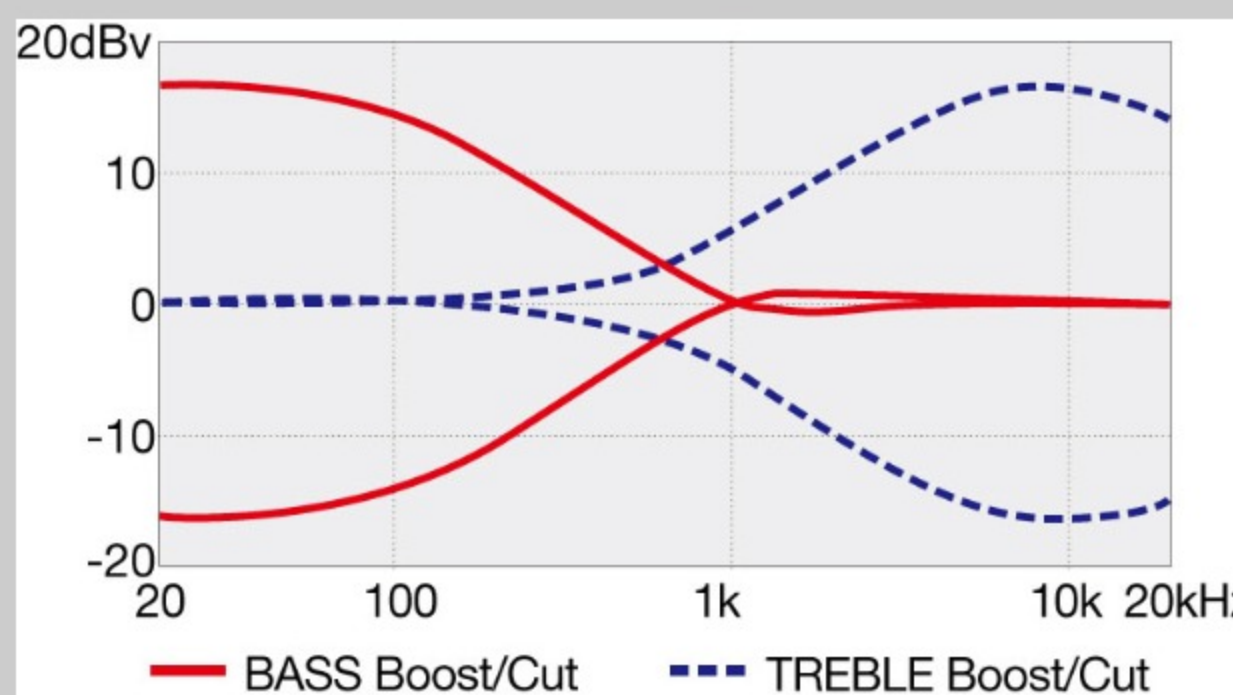

FREQUENCY RESPONSE

DESCRIPTION +

OTHER FEATURES

Recommended Bag	IBB540-BK
AeroSilk piezo pickup	
Ibanez machine heads	
Hardshell Case included