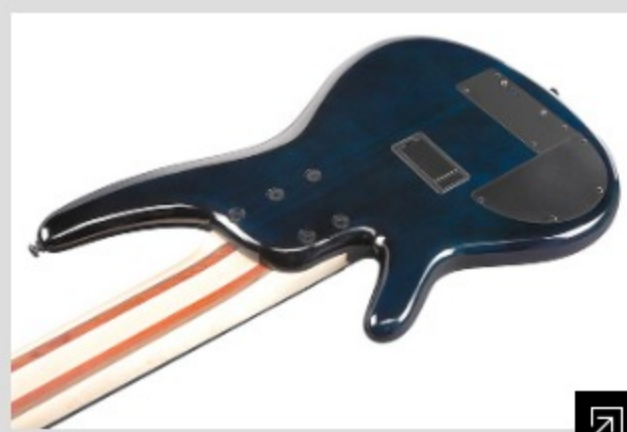

SR

COLOR VARIATION : 

CBS : Cosmic Blue Starburst

SHARE :  

SPEC

SPECS

neck type	SRAS7 / 7pc Maple/Walnut/Bubinga neck
top/back/body	Poplar Burl/Ash top / Okoume body
fretboard	Indian Rosewood fretboard (Fretted part)/ Bubinga fretboard (Fretless part) / SRAS special (fretted) inlay
fret	Medium frets/Fretless
number of frets	Fretless=24/Fretted=22
bridge	MR5 bridge(Fretted)/ AeroSilk MR5 bridge(Fretless)
string space	16mm
neck pickup	SRAS Super J neck pickup (Passive)
bridge pickup	SRAS Super J bridge pickup (Passive)
equaliser	Ibanez 2-band EQ w/Piezo active tone control w/Piezo/Mix/Magnetic 3-way pickup selector
factory tuning	1G,2D,3A,4E,5G,6D,7A
strings	D'Addario® Roundwound (fretted)/D'Addario® Flatwound (fretless)
string gauge	.045/.065/.085/.105/.045/.065/.080
hardware color	Black

NECK DIMENSIONS

Scale :	864mm
a : Width	63mm at NUT
b : Width	96mm at 22F
c : Thickness	21.5mm at 1F
d : Thickness	23.5mm at 14F
Radius :	R950mm for fretted/ R0mm (flat) for Fretless

DESCRIPTION +

CONTROLS

DESCRIPTION +

FREQUENCY RESPONSE

DESCRIPTION +

OTHER FEATURES

Recommended Bag	IBB540-BK
AeroSilk piezo pickup	
Ibanez machine heads	
Hardshell Case included	