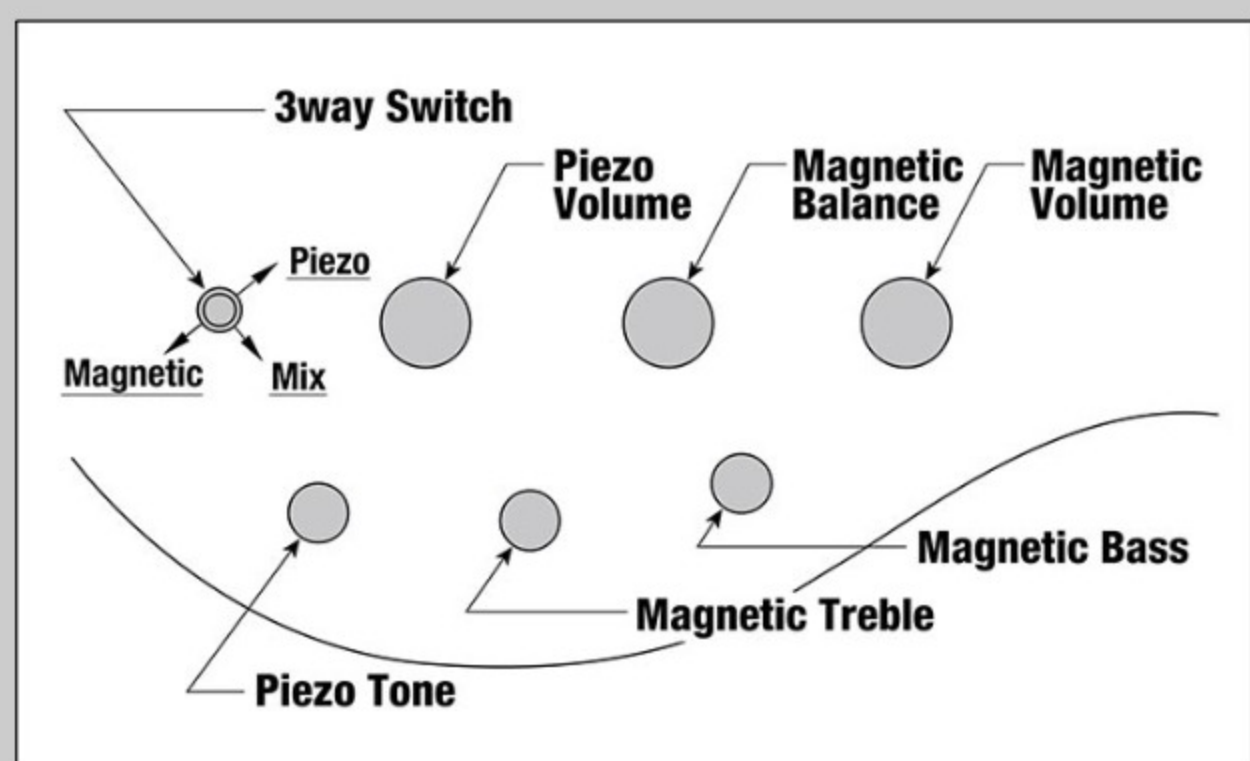

SR

COLOR VARIATION : 

CBS : Cosmic Blue Starburst

SHARE :  

SPEC

SPECS

neck type	SRAS7 / 7pc Maple/Walnut/Bubinga neck
top/back/body	Poplar Burl/Ash top / Okoume body
fretboard	Indian Rosewood fretboard (Fretted part)/ Bubinga fretboard (Fretless part) / SRAS special (fretted) inlay
fret	Medium frets/Fretless
number of frets	Fretless=24/Fretted=22
bridge	MR5 bridge(Fretted)/ AeroSilk MR5 bridge(Fretless)
string space	16mm
neck pickup	SRAS Super J neck pickup (Passive)
bridge pickup	SRAS Super J bridge pickup (Passive)
equaliser	Ibanez 2-band EQ w/Piezo active tone control w/Piezo/Mix/Magnetic 3-way pickup selector
factory tuning	1G,2D,3A,4E,5G,6D,7A
strings	D'Addario® Roundwound (fretted)/D'Addario® Flatwound (fretless)
string gauge	.045/.065/.085/.105/.045/.065/.080
hardware color	Black

NECK DIMENSIONS

Scale :	864mm
a : Width	63mm at NUT
b : Width	96mm at 22F
c : Thickness	21.5mm at 1F
d : Thickness	23.5mm at 14F
Radius :	R950mm for fretted/ R0mm (flat) for Fretless

DESCRIPTION +

CONTROLS