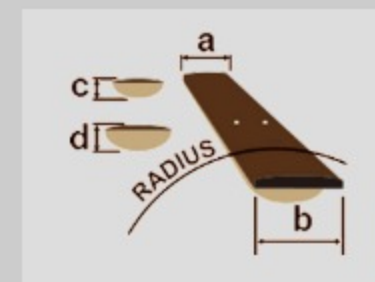

SR

COLOR VARIATION : 

CBS : Cosmic Blue Starburst

SHARE :  

SPEC

SPECS

neck type	SRAS7 / 7pc Maple/Walnut/Bubinga neck
top/back/body	Poplar Burl/Ash top / Okoume body
fretboard	Indian Rosewood fretboard (Fretted part)/ Bubinga fretboard (Fretless part) / SRAS special (fretted) inlay
fret	Medium frets/Fretless
number of frets	Fretless=24/Fretted=22
bridge	MR5 bridge(Fretted)/ AeroSilk MR5 bridge(Fretless)
string space	16mm
neck pickup	SRAS Super J neck pickup (Passive)
bridge pickup	SRAS Super J bridge pickup (Passive)
equaliser	Ibanez 2-band EQ w/Piezo active tone control w/Piezo/Mix/Magnetic 3-way pickup selector
factory tuning	1G,2D,3A,4E,5G,6D,7A
strings	D'Addario® Roundwound (fretted)/D'Addario® Flatwound (fretless)
string gauge	.045/.065/.085/.105/.045/.065/.080
hardware color	Black

NECK DIMENSIONS

Scale :	864mm
a : Width	63mm at NUT
b : Width	96mm at 22F
c : Thickness	21.5mm at 1F
d : Thickness	23.5mm at 14F
Radius :	R950mm for fretted/ R0mm (flat) for Fretless

DESCRIPTION +

CONTROLS