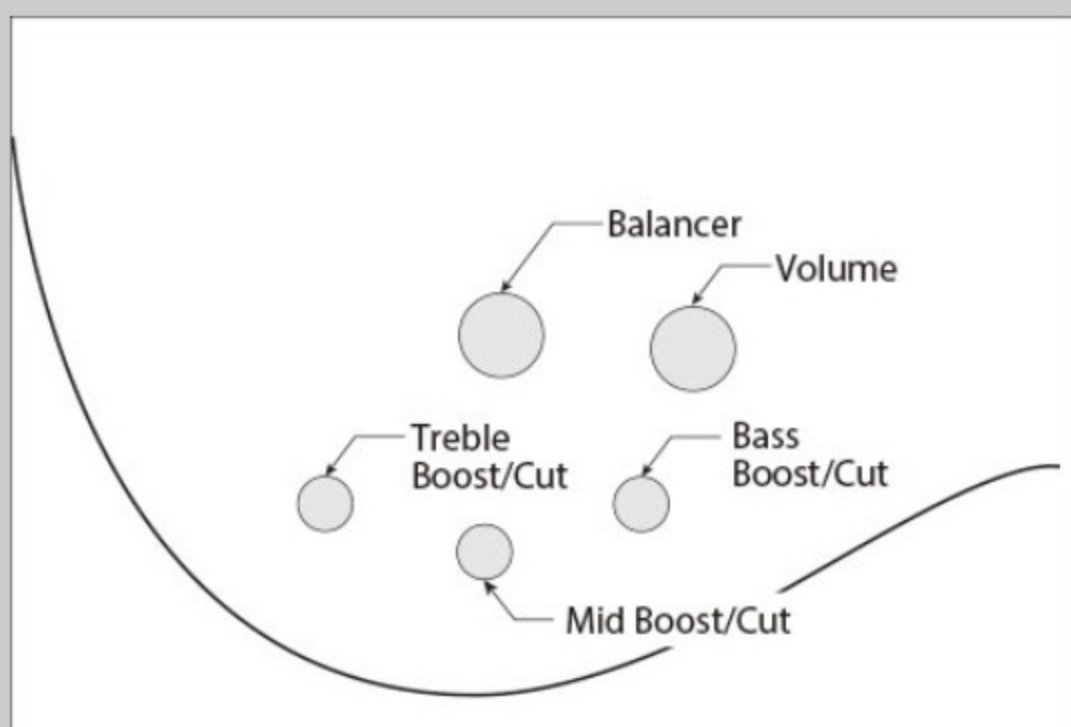

WNF : Walnut Flat

COLOR VARIATION :

SHARE : [f](#) [t](#)

SPEC

SPEC

neck type	SRC6 / 5pc Jatoba/Walnut neck
top/back/body	Mahogany body
fretboard	Jatoba / Abalone oval inlay
fret	Medium frets
bridge	Tight-End bridge (10.8mm string spacing)
neck pickup	EMG® 35HZ neck pickup (Passive)
bridge pickup	EMG® 35HZ bridge pickup (Passive)
equaliser	Ibanez Custom Electronics 3-band EQ
factory tuning	1E, 2B, 3G, 4D, 5A, 6E
string gauge	.024/.034/.044/.056/.072/.084
hardware color	Cosmo black

NECK DIMENSIONS

Scale :	762mm/30"
a : Width	42mm at NUT
b : Width	58mm at 24F
c : Thickness	19.5mm at 1F
d : Thickness	21.5mm at 12F
Radius :	400mmR

CONTROLS

FREQUENCY RESPONSE

OTHERS

Recommended Case
IBB924_BK
762mm/30" scale