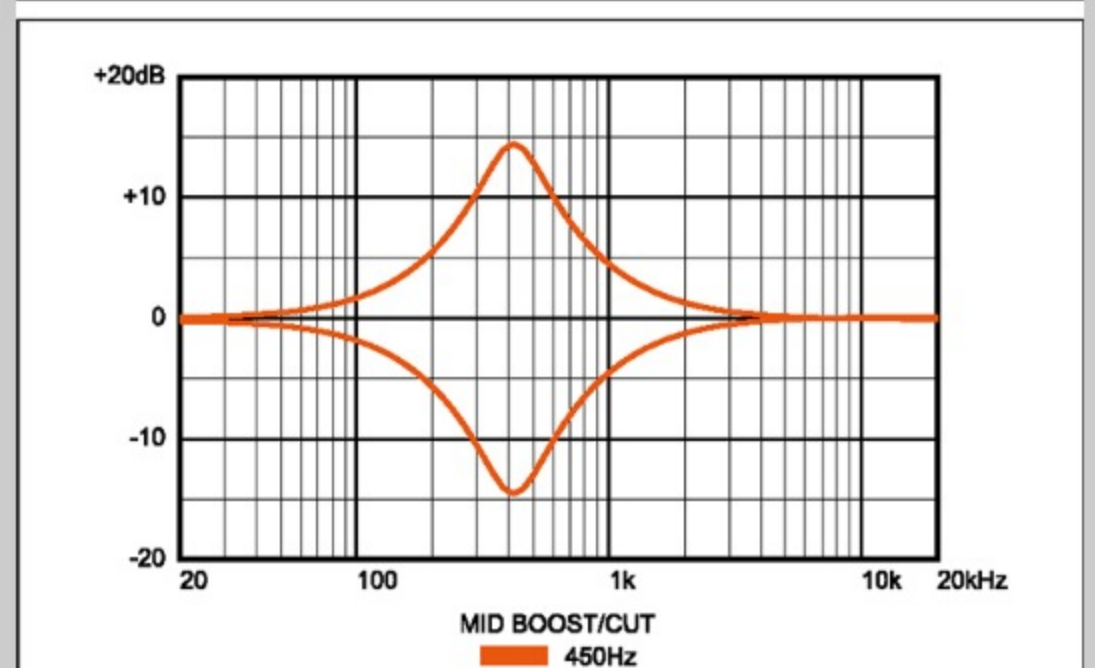

FREQUENCY RESPONSE

OTHERS

Recommended Case
IBB924_BK
762mm/30" scale