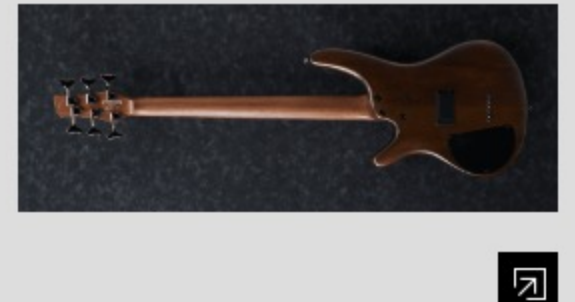

WNF : Walnut Flat

COLOR VARIATION :

SHARE : [f](#) [t](#)

### SPEC

neck type	SRC6 / 5pc Jatoba/Walnut neck
top/back/body	Mahogany body
fretboard	Jatoba / Abalone oval inlay
fret	Medium frets
bridge	Tight-End bridge (10.8mm string spacing)
neck pickup	EMG® 35HZ neck pickup (Passive)
bridge pickup	EMG® 35HZ bridge pickup (Passive)
equaliser	Ibanez Custom Electronics 3-band EQ
factory tuning	1E, 2B, 3G, 4D, 5A, 6E
string gauge	.024/.034/.044/.056/.072/.084
hardware color	Cosmo black