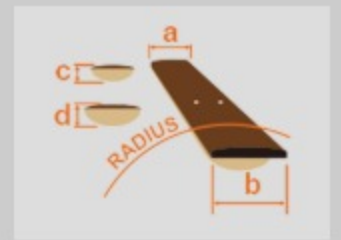

### SPEC

neck type	SRC6 / 5pc Jatoba/Walnut neck
top/back/body	Mahogany body
fretboard	Jatoba / Abalone oval inlay
fret	Medium frets
bridge	Tight-End bridge (10.8mm string spacing)
neck pickup	EMG® 35HZ neck pickup (Passive)
bridge pickup	EMG® 35HZ bridge pickup (Passive)
equaliser	Ibanez Custom Electronics 3-band EQ
factory tuning	1E, 2B, 3G, 4D, 5A, 6E
string gauge	.024/.034/.044/.056/.072/.084
hardware color	Cosmo black

### NECK DIMENSIONS

Scale :	762mm/30"
a : Width	42mm at NUT
b : Width	58mm at 24F
c : Thickness	19.5mm at 1F
d : Thickness	21.5mm at 12F
Radius :	400mmR