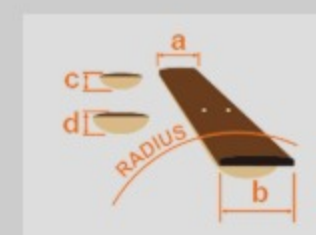

### SPEC

neck type	SRC6 / 5pc Jatoba/Walnut neck
top/back/body	Okoume body
fretboard	Jatoba fretboard / Abalone oval inlay
fret	Medium frets
number of frets	24
bridge	Tight-End bridge
string space	10.8mm
neck pickup	EMG® 35HZ neck pickup (Passive)
bridge pickup	EMG® 35HZ bridge pickup (Passive)
equaliser	Ibanez Custom Electronics 3-band EQ
factory tuning	1E,2B,3G,4D,5A,6E
strings	D'Addario® EXL156
string gauge	.024 / .034 / .044 / .056 / .072 / .084
nut	Plastic
hardware color	Cosmo black

### NECK DIMENSIONS

Scale :	762mm/30"
a : Width	42mm at NUT
b : Width	58mm at 24F
c : Thickness	19.5mm at 1F
d : Thickness	21.5mm at 12F
Radius :	400mmR