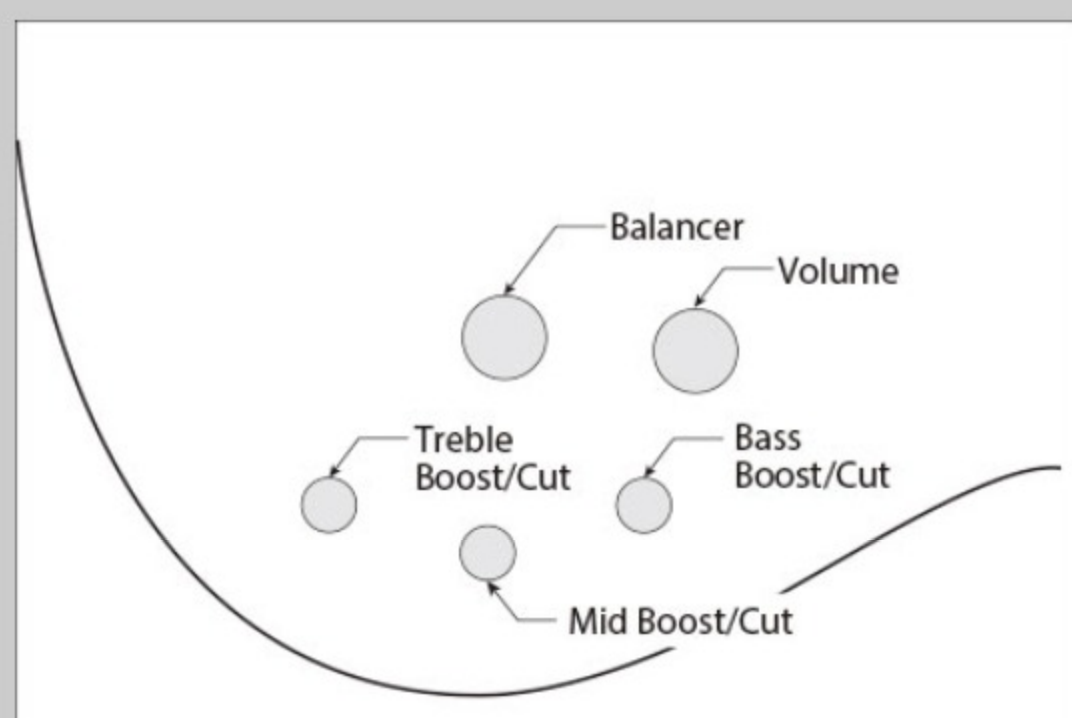

CONTROLS

OTHERS

Recommended Bag IBB724BK