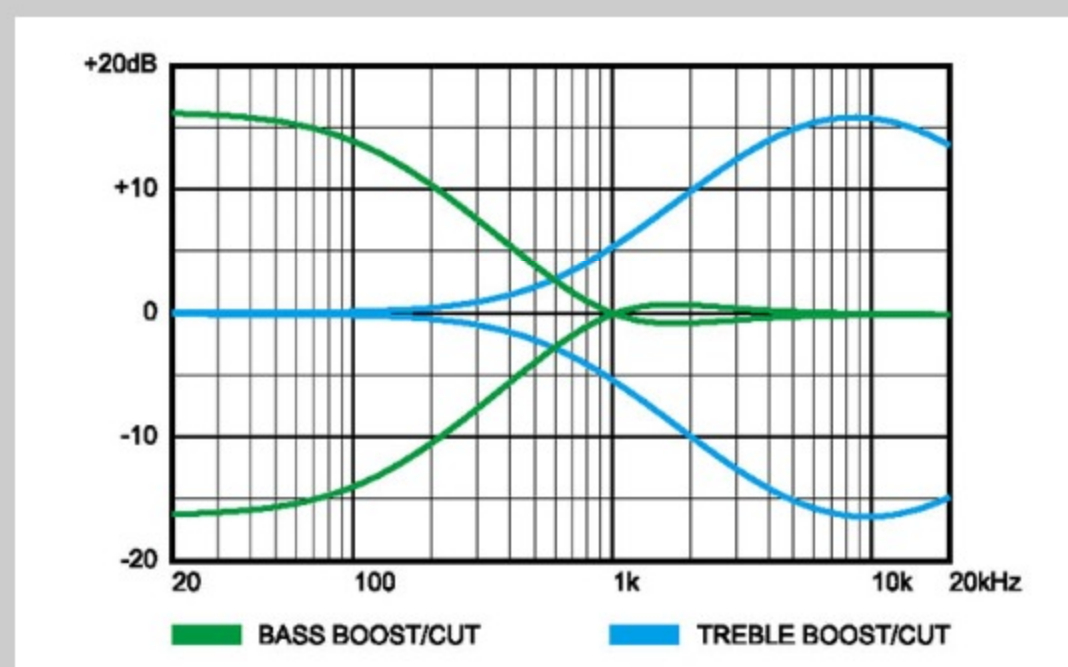

FREQUENCY RESPONSE

OTHERS

Recommended Case
MB300C
AeroSilk Piezo pickup