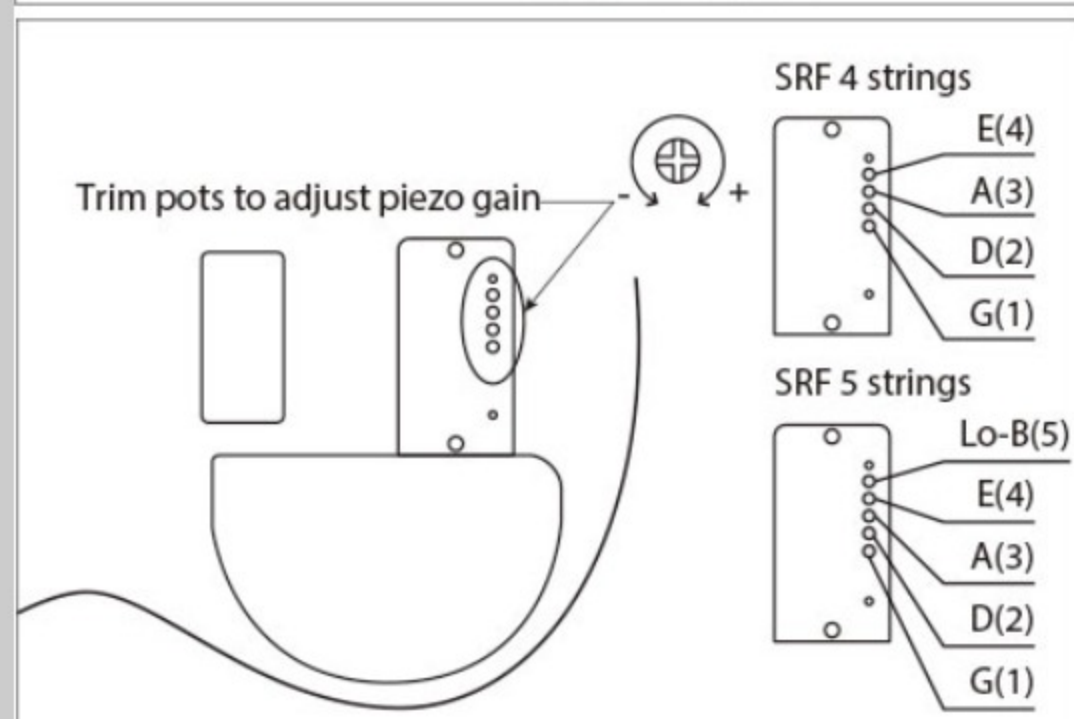

SRF700

IBANEZ BASS
WORKSHOP
FROM CONCEPT TO REALITY

SR

BBF : Brown Burst Flat

COLOR VARIATION :

SHARE :

SPEC

SPEC

neck type	SRF4 / 5pc Maple/Walnut / neck-through
top/back/body	Mahogany wing body
fretboard	Bound Panga Panga fretboard
fret	Fretless
bridge	Custom bridge for AeroSilk Piezo system (19mm string spacing)
neck pickup	Bartolini® MK-1 neck pickup (Passive)
bridge pickup	Bartolini® MK-1 bridge pickup (Passive)
string gauge	.045/.065/.080/.100 (Flatwound)
hardware color	Cosmo black

NECK DIMENSIONS

Scale :	864mm/34"
a : Width	38mm at NUT
b : Width	62mm at 24F
c : Thickness	21.5mm at 1F
d : Thickness	23.5mm at 12F
Radius :	305mmR

CONTROLS

FREQUENCY RESPONSE

OTHERS

Recommended Case
MB300C
AeroSilk Piezo pickup