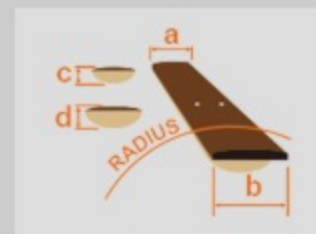

SRF700

IBANEZ BASS
WORKSHOP
FROM CONCEPT TO REALITY

SR

BBF : Brown Burst Flat

COLOR VARIATION :

SHARE :

SPEC

SPEC

neck type	SRF4 / 5pc Maple/Walnut / neck-through
top/back/body	Mahogany wing body
fretboard	Bound Panga Panga fretboard
fret	Fretless
bridge	Custom bridge for AeroSilk Piezo system (19mm string spacing)
neck pickup	Bartolini® MK-1 neck pickup (Passive)
bridge pickup	Bartolini® MK-1 bridge pickup (Passive)
string gauge	.045/.065/.080/.100 (Flatwound)
hardware color	Cosmo black

NECK DIMENSIONS

Scale :	864mm/34"
a : Width	38mm at NUT
b : Width	62mm at 24F
c : Thickness	21.5mm at 1F
d : Thickness	23.5mm at 12F
Radius :	305mmR

CONTROLS

FREQUENCY RESPONSE

OTHERS

Recommended Case
MB300C
AeroSilk Piezo pickup