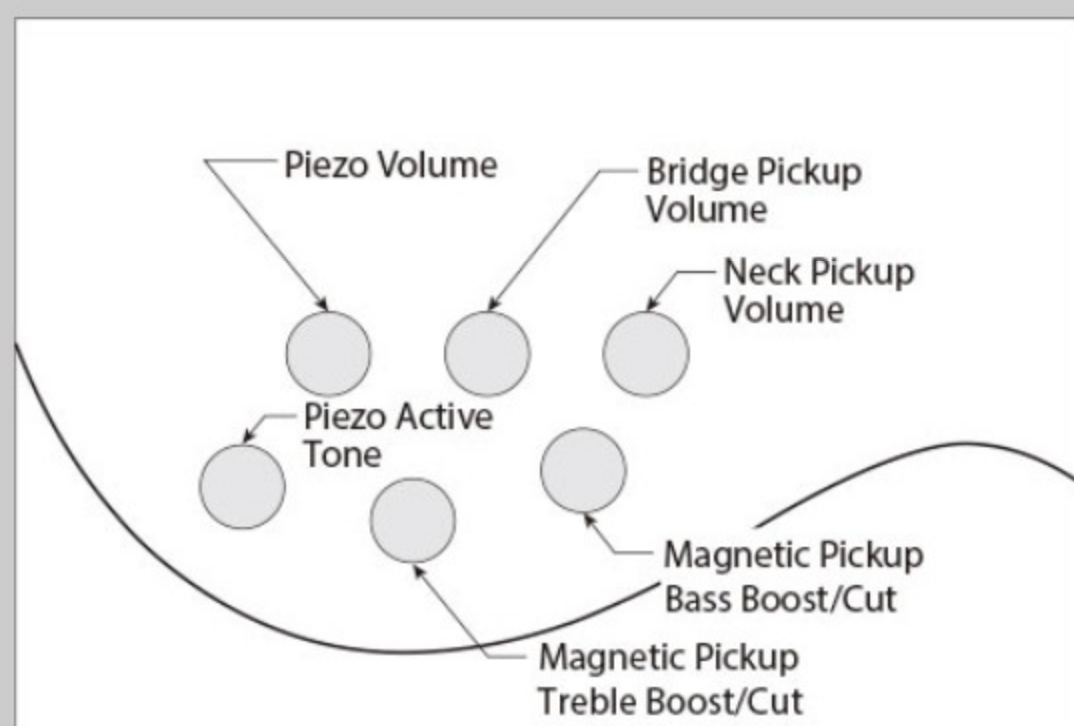

SRF700

IBANEZ BASS
WORKSHOP
FROM CONCEPT TO REALITY

SR

BBF : Brown Burst Flat

COLOR VARIATION :

SHARE :

SPEC

SPEC

neck type	SRF4 / 5pc Maple/Walnut / neck-through
top/back/body	Mahogany wing body
fretboard	Bound Panga Panga fretboard
fret	Fretless
bridge	Custom bridge for AeroSilk Piezo system (19mm string spacing)
neck pickup	Bartolini® MK-1 neck pickup (Passive)
bridge pickup	Bartolini® MK-1 bridge pickup (Passive)
string gauge	.045/.065/.080/.100 (Flatwound)
hardware color	Cosmo black

NECK DIMENSIONS

Scale :	864mm/34"
a : Width	38mm at NUT
b : Width	62mm at 24F
c : Thickness	21.5mm at 1F
d : Thickness	23.5mm at 12F
Radius :	305mmR

CONTROLS

FREQUENCY RESPONSE

OTHERS

Recommended Case
MB300C
AeroSilk Piezo pickup