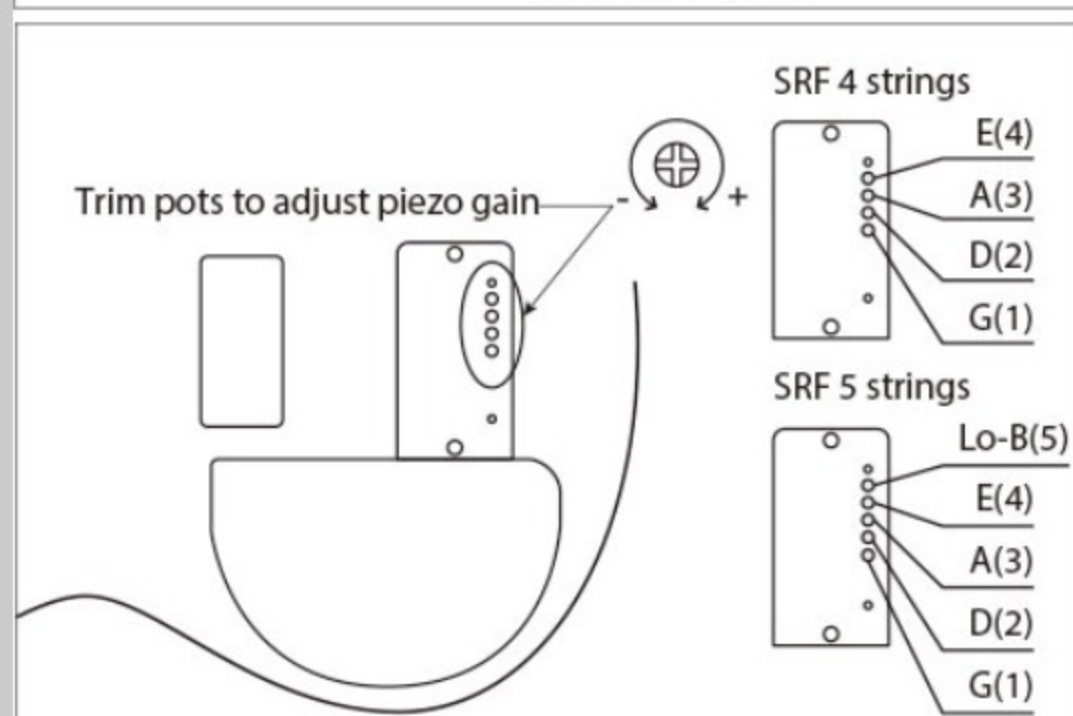

CONTROLS

OTHERS

Recommended Case	MB300C