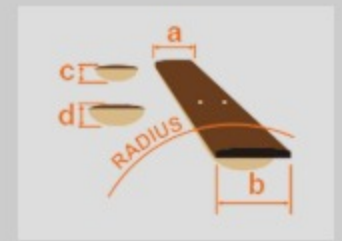

BBF : Brown Burst Flat

COLOR VARIATION :

SHARE :  

### SPEC

neck type	SRF4 / 5pc Maple/Walnut / Neck-through
top/back/body	Okoume wing body
fretboard	Bound Panga Panga fretboard
fret	Fretless
bridge	Custom bridge for AeroSilk Piezo system bridge
string space	19mm
neck pickup	Bartolini® MK-1 neck pickup (Passive)
bridge pickup	Bartolini® MK-1 bridge pickup (Passive)
equaliser	Ibanez 2-band EQ w/Piezo active tone control
factory tuning	1G,2D,3A,4E
strings	D'Addario® ECB81 Flatwound
string gauge	.045/.065/.080/.100
nut	Plastic
hardware color	Cosmo black

### NECK DIMENSIONS

Scale :	864mm/34"
a : Width	38mm at NUT
b : Width	62mm at 24F
c : Thickness	21.5mm at 1F
d : Thickness	23.5mm at 12F
Radius :	305mmR