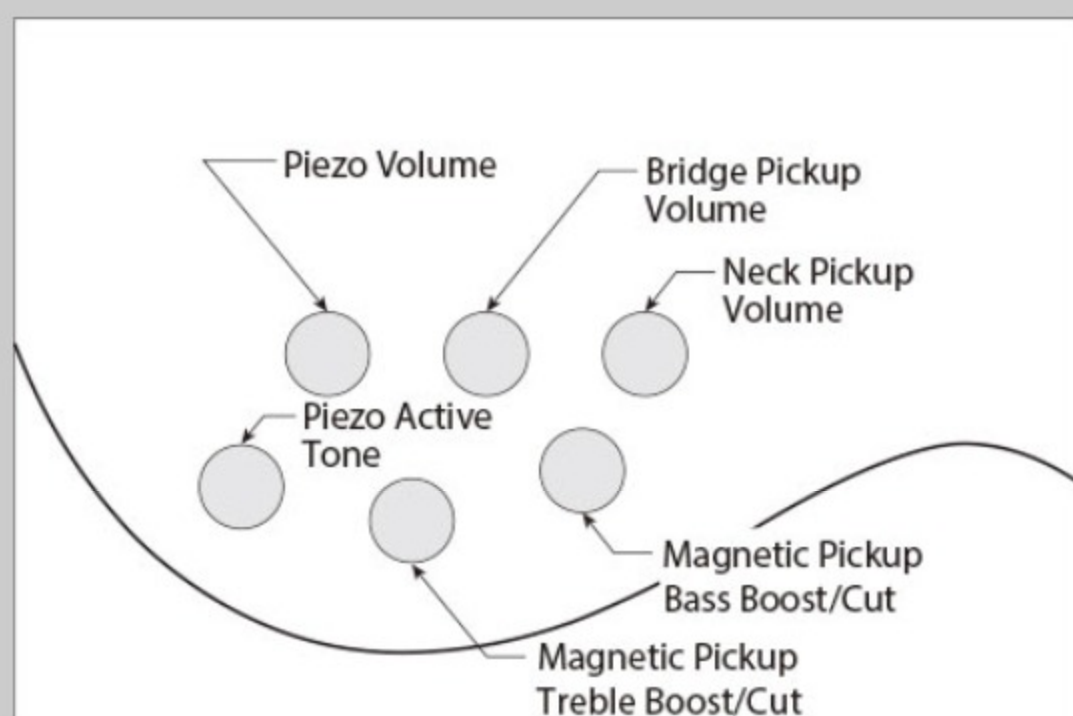

### SPEC

neck type	SRF4 / 5pc Maple/Walnut / Neck-through
top/back/body	Okoume wing body
fretboard	Bound Panga Panga fretboard
fret	Fretless
bridge	Custom bridge for AeroSilk Piezo system bridge
string space	19mm
neck pickup	Bartolini® MK-1 neck pickup (Passive)
bridge pickup	Bartolini® MK-1 bridge pickup (Passive)
equaliser	Ibanez 2-band EQ w/Piezo active tone control
factory tuning	1G,2D,3A,4E
strings	D'Addario® ECB81 Flatwound
string gauge	.045/.065/.080/.100
nut	Plastic
hardware color	Cosmo black

## CONTROLS