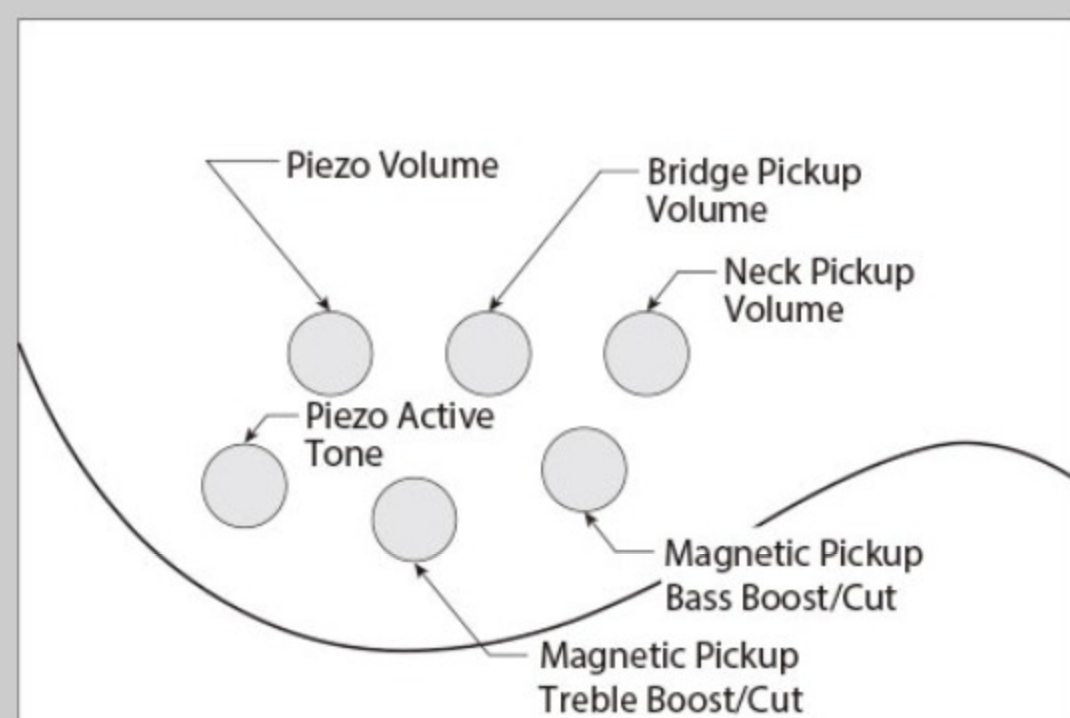

SRF700

IBANEZ BASS
WORKSHOP
FROM CONCEPT TO REALITY

BBF : Brown Burst Flat

COLOR VARIATION :

SHARE :  

SPEC

SPEC

neck type	SRF4 / 5pc Maple/Walnut / Neck-through
top/back/body	Okoume wing body
fretboard	Bound Panga Panga fretboard
fret	Fretless
bridge	Custom bridge for AeroSilk Piezo system bridge
string space	19mm
neck pickup	Bartolini® MK-1 neck pickup (Passive)
bridge pickup	Bartolini® MK-1 bridge pickup (Passive)
equaliser	Ibanez 2-band EQ w/Piezo active tone control
factory tuning	1G,2D,3A,4E
strings	D'Addario® ECB81 Flatwound
string gauge	.045/.065/.080/.100
hardware color	Cosmo black

NECK DIMENSIONS

Scale :	864mm/34"
a : Width	38mm at NUT
b : Width	62mm at 24F
c : Thickness	21.5mm at 1F
d : Thickness	23.5mm at 12F
Radius :	305mmR

CONTROLS

OTHERS

Recommended Case	MB300C
------------------	--------