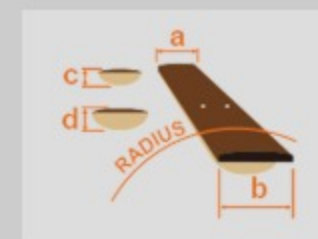

SRF700

IBANEZ BASS
WORKSHOP
FROM CONCEPT TO REALITY

BBF : Brown Burst Flat

COLOR VARIATION :

SHARE :  

SPEC

SPEC

neck type	SRF4 / 5pc Maple/Walnut / Neck-through
top/back/body	Okoume wing body
fretboard	Bound Panga Panga fretboard
fret	Fretless
bridge	Custom bridge for AeroSilk Piezo system bridge
string space	19mm
neck pickup	Bartolini® MK-1 neck pickup (Passive)
bridge pickup	Bartolini® MK-1 bridge pickup (Passive)
equaliser	Ibanez 2-band EQ w/Piezo active tone control
factory tuning	1G,2D,3A,4E
strings	D'Addario® ECB81 Flatwound
string gauge	.045/.065/.080/.100
hardware color	Cosmo black

NECK DIMENSIONS

Scale :	864mm/34"
a : Width	38mm at NUT
b : Width	62mm at 24F
c : Thickness	21.5mm at 1F
d : Thickness	23.5mm at 12F
Radius :	305mmR

CONTROLS

OTHERS

Recommended Case	MB300C
------------------	--------