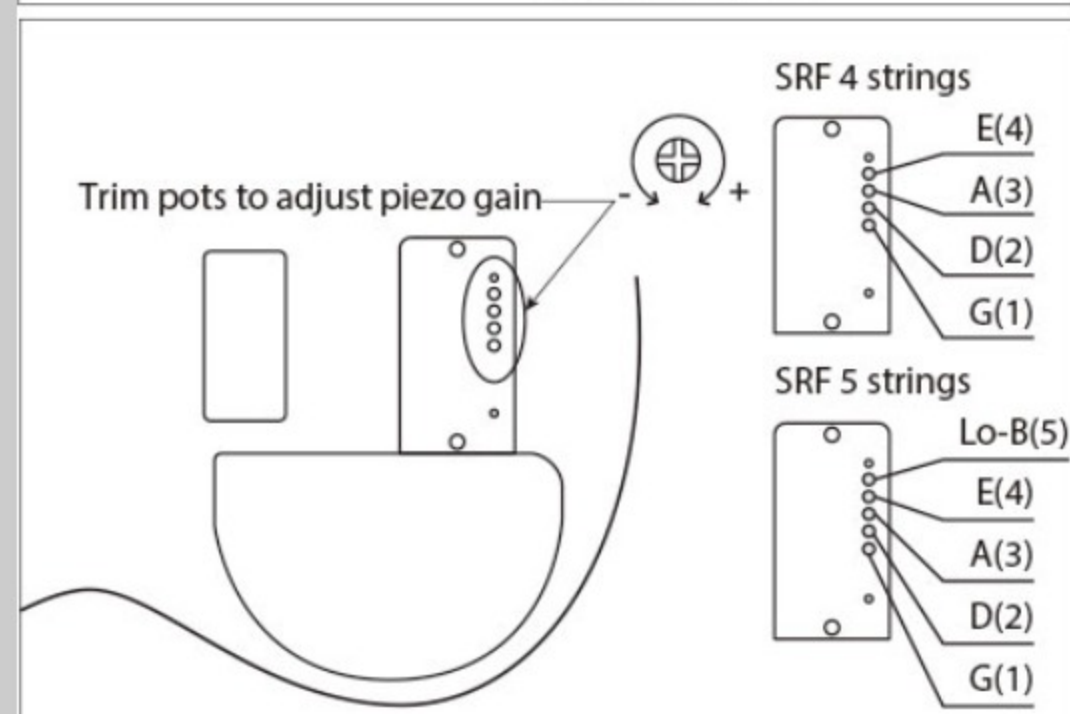

SRF700

IBANEZ BASS
WORKSHOP
FROM CONCEPT TO REALITY

BBF : Brown Burst Flat

COLOR VARIATION :

SHARE :  

SPEC

SPEC

neck type	SRF4 / 5pc Maple/Walnut / Neck-through
top/back/body	Okoume wing body
fretboard	Bound Panga Panga fretboard
fret	Fretless
bridge	Custom bridge for AeroSilk Piezo system bridge
string space	19mm
neck pickup	Bartolini® MK-1 neck pickup (Passive)
bridge pickup	Bartolini® MK-1 bridge pickup (Passive)
equaliser	Ibanez 2-band EQ w/Piezo active tone control
factory tuning	1G,2D,3A,4E
strings	D'Addario® ECB81 Flatwound
string gauge	.045/.065/.080/.100
hardware color	Cosmo black

NECK DIMENSIONS

Scale :	864mm/34"
a : Width	38mm at NUT
b : Width	62mm at 24F
c : Thickness	21.5mm at 1F
d : Thickness	23.5mm at 12F
Radius :	305mmR

CONTROLS

OTHERS

Recommended Case	MB300C
------------------	--------