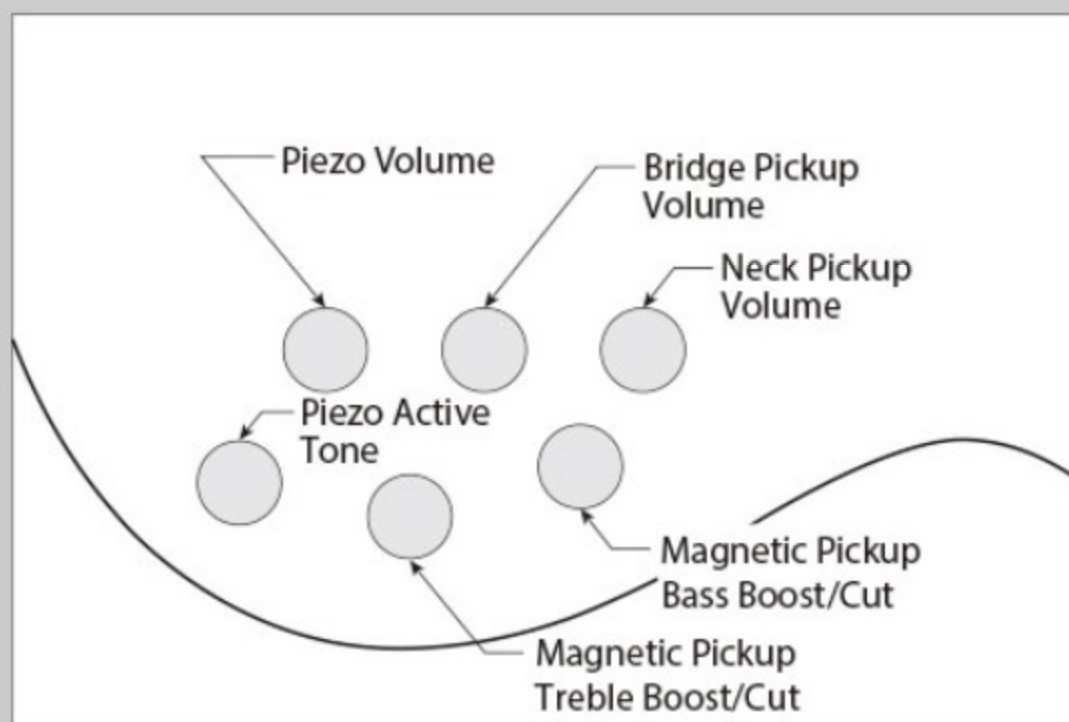

BBF : Brown Burst Flat

COLOR VARIATION :

SHARE :

SPEC

SPEC

neck type	SRF5 / 5pc Maple/Walnut / neck-through
top/back/body	Mahogany wing body
fretboard	Bound Panga Panga fretboard
fret	Fretless
bridge	Custom bridge for AeroSilk Piezo system (16.5mm string spacing)
neck pickup	Bartolini® MK-1 neck pickup (Passive)
bridge pickup	Bartolini® MK-1 bridge pickup (Passive)
string gauge	.045/.065/.080/.100/.132 (Flatwound)
hardware color	Cosmo black

NECK DIMENSIONS

Scale :	864mm/34"
a : Width	45mm at NUT
b : Width	68mm at 24F
c : Thickness	21.5mm at 1F
d : Thickness	23.5mm at 12F
Radius :	305mmR

CONTROLS

FREQUENCY RESPONSE

OTHERS

Recommended Case	MB300C
AeroSilk Piezo pickup	