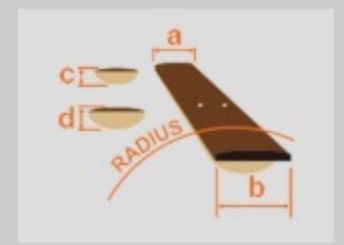

BBF : Brown Burst Flat

COLOR VARIATION :

SHARE :

SPEC

SPEC

neck type	SRF5 / 5pc Maple/Walnut / neck-through
top/back/body	Mahogany wing body
fretboard	Bound Panga Panga fretboard
fret	Fretless
bridge	Custom bridge for AeroSilk Piezo system (16.5mm string spacing)
neck pickup	Bartolini® MK-1 neck pickup (Passive)
bridge pickup	Bartolini® MK-1 bridge pickup (Passive)
string gauge	.045/.065/.080/.100/.132 (Flatwound)
hardware color	Cosmo black

NECK DIMENSIONS

Scale :	864mm/34"
a : Width	45mm at NUT
b : Width	68mm at 24F
c : Thickness	21.5mm at 1F
d : Thickness	23.5mm at 12F
Radius :	305mmR

CONTROLS

FREQUENCY RESPONSE

OTHERS

Recommended Case	MB300C
AeroSilk Piezo pickup	