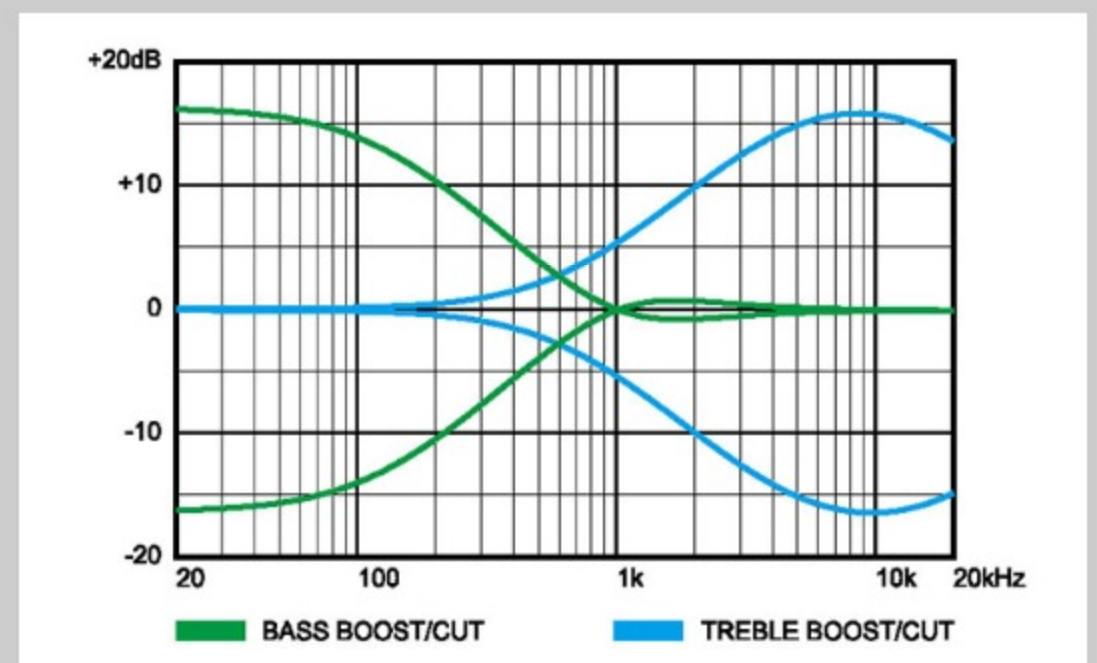

NECK DIMENSIONS

Scale :	864mm/34"
a : Width	45mm at NUT
b : Width	68mm at 24F
c : Thickness	21.5mm at 1F
d : Thickness	23.5mm at 12F
Radius :	305mmR

CONTROLS

FREQUENCY RESPONSE

OTHERS

Recommended Case	MB300C
AeroSilk Piezo pickup	