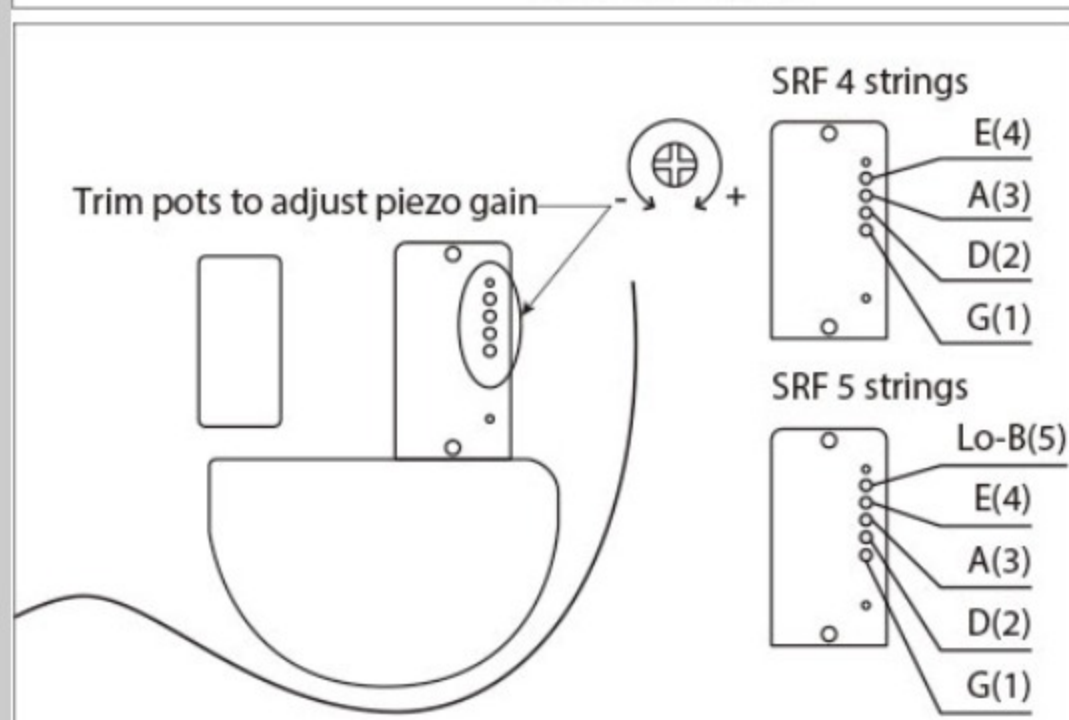

BBF : Brown Burst Flat

COLOR VARIATION :

SHARE :

SPEC

SPEC

neck type	SRF5 / 5pc Maple/Walnut / neck-through
top/back/body	Mahogany wing body
fretboard	Bound Panga Panga fretboard
fret	Fretless
bridge	Custom bridge for AeroSilk Piezo system (16.5mm string spacing)
neck pickup	Bartolini® MK-1 neck pickup (Passive)
bridge pickup	Bartolini® MK-1 bridge pickup (Passive)
string gauge	.045/.065/.080/.100/.132 (Flatwound)
hardware color	Cosmo black

NECK DIMENSIONS

Scale :	864mm/34"
a : Width	45mm at NUT
b : Width	68mm at 24F
c : Thickness	21.5mm at 1F
d : Thickness	23.5mm at 12F
Radius :	305mmR

CONTROLS

FREQUENCY RESPONSE

OTHERS

Recommended Case	MB300C
AeroSilk Piezo pickup	