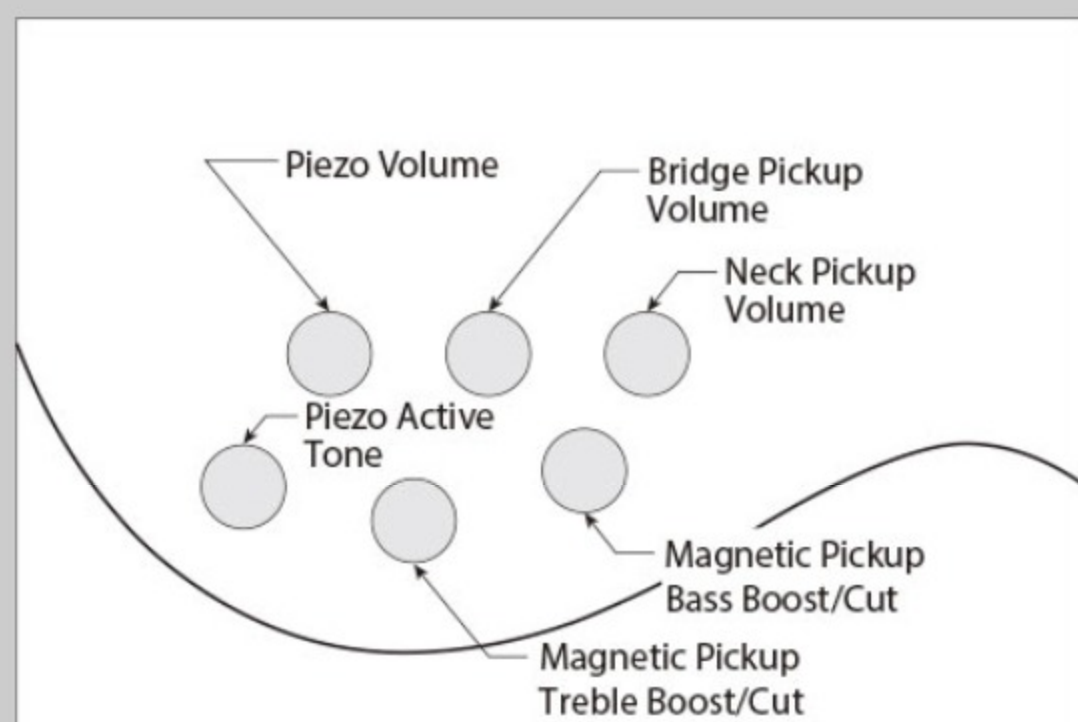

SRF705

IBANEZ BASS
WORKSHOP
FROM CONCEPT TO REALITY

SR

BBF : Brown Burst Flat

COLOR VARIATION :

SHARE :  

SPEC

SPEC

neck type	SRF5 / 5pc Maple/Walnut / Neck-through
top/back/body	Okoume wing body
fretboard	Bound Panga Panga fretboard
fret	Fretless
bridge	Custom bridge for AeroSilk Piezo system bridge
string space	16.5mm
neck pickup	Bartolini® MK-1 neck pickup (Passive)
bridge pickup	Bartolini® MK-1 bridge pickup (Passive)
equaliser	Ibanez 2-band EQ w/Piezo active tone control
factory tuning	1G,2D,3A,4E,5B
strings	D'Addario® ECB81-5 Flatwound
string gauge	.045/.065/.080/.100/.132
nut	Plastic
hardware color	Cosmo black

NECK DIMENSIONS

Scale :	864mm/34"
a : Width	45mm at NUT
b : Width	68mm at 24F
c : Thickness	21.5mm at 1F
d : Thickness	23.5mm at 12F
Radius :	305mmR

CONTROLS

OTHERS

Recommended Case MB300C