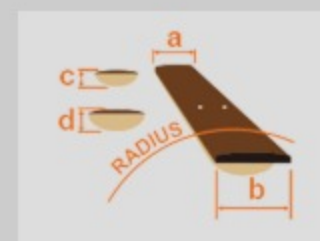

SRF705

IBANEZ BASS
WORKSHOP
FROM CONCEPT TO REALITY

SR

BBF : Brown Burst Flat

COLOR VARIATION :

SHARE :  

SPEC

SPEC

neck type	SRF5 / 5pc Maple/Walnut / Neck-through
top/back/body	Okoume wing body
fretboard	Bound Panga Panga fretboard
fret	Fretless
bridge	Custom bridge for AeroSilk Piezo system bridge
string space	16.5mm
neck pickup	Bartolini® MK-1 neck pickup (Passive)
bridge pickup	Bartolini® MK-1 bridge pickup (Passive)
equaliser	Ibanez 2-band EQ w/Piezo active tone control
factory tuning	1G,2D,3A,4E,5B
strings	D'Addario® ECB81-5 Flatwound
string gauge	.045/.065/.080/.100/.132
nut	Plastic
hardware color	Cosmo black

NECK DIMENSIONS

Scale :	864mm/34"
a : Width	45mm at NUT
b : Width	68mm at 24F
c : Thickness	21.5mm at 1F
d : Thickness	23.5mm at 12F
Radius :	305mmR

CONTROLS

OTHERS

Recommended Case MB300C