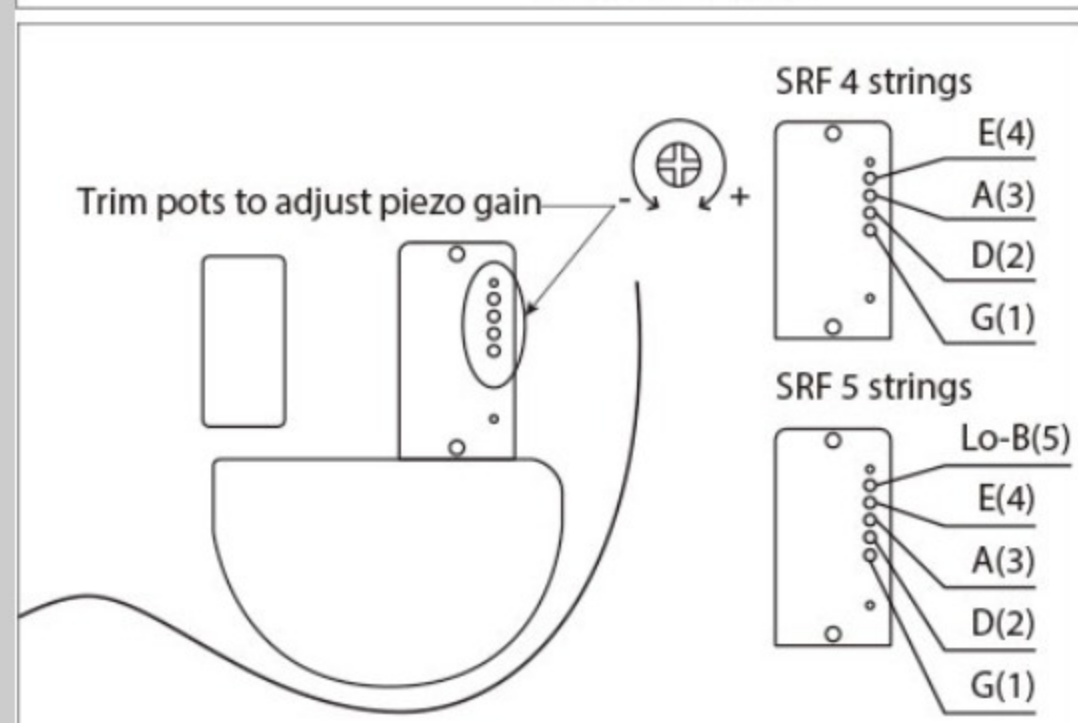

SRF705

IBANEZ BASS
WORKSHOP
FROM CONCEPT TO REALITY

SR

BBF : Brown Burst Flat

COLOR VARIATION :

SHARE :  

SPEC

SPEC

neck type	SRF5 / 5pc Maple/Walnut / Neck-through
top/back/body	Okoume wing body
fretboard	Bound Panga Panga fretboard
fret	Fretless
bridge	Custom bridge for AeroSilk Piezo system bridge
string space	16.5mm
neck pickup	Bartolini® MK-1 neck pickup (Passive)
bridge pickup	Bartolini® MK-1 bridge pickup (Passive)
equaliser	Ibanez 2-band EQ w/Piezo active tone control
factory tuning	1G,2D,3A,4E,5B
strings	D'Addario® ECB81-5 Flatwound
string gauge	.045/.065/.080/.100/.132
nut	Plastic
hardware color	Cosmo black

NECK DIMENSIONS

Scale :	864mm/34"
a : Width	45mm at NUT
b : Width	68mm at 24F
c : Thickness	21.5mm at 1F
d : Thickness	23.5mm at 12F
Radius :	305mmR

CONTROLS

OTHERS

Recommended Case MB300C