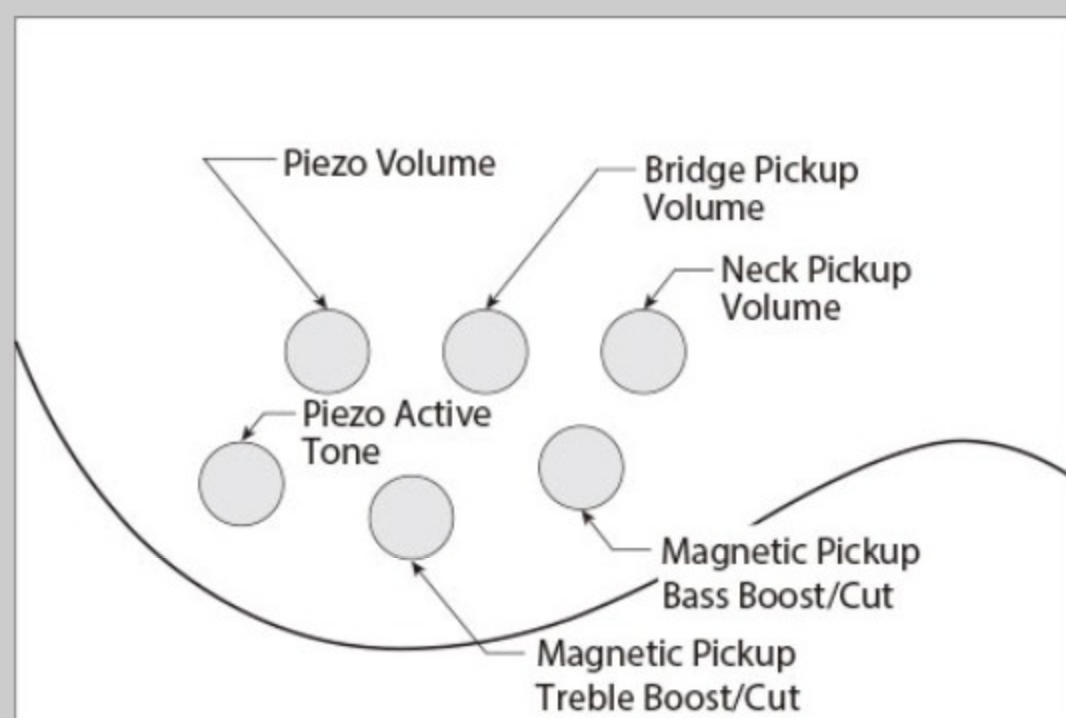

BBF : Brown Burst Flat

COLOR VARIATION :

SHARE :  

SPEC

SPEC

neck type	SRF5 / 5pc Maple/Walnut / Neck-through
top/back/body	Okoume wing body
fretboard	Bound Panga Panga fretboard
fret	Fretless
bridge	Custom bridge for AeroSilk Piezo system
string space	16.5mm
neck pickup	Bartolini® MK-1 neck pickup (Passive)
bridge pickup	Bartolini® MK-1 bridge pickup (Passive)
equaliser	Ibanez 2-band EQ w/Piezo active tone control
factory tuning	1G,2D,3A,4E,5B
strings	D'Addario® ECB81-5 Flatwound
string gauge	.045/.065/.080/.100/.132
hardware color	Cosmo black

NECK DIMENSIONS

Scale :	864mm/34"
a : Width	45mm at NUT
b : Width	68mm at 24F
c : Thickness	21.5mm at 1F
d : Thickness	23.5mm at 12F
Radius :	305mmR

CONTROLS

OTHERS

Recommended Case	MB300C
------------------	--------