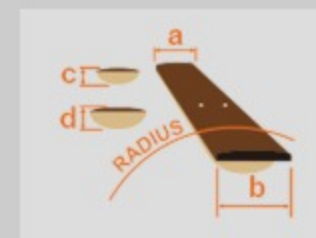

BBF : Brown Burst Flat

COLOR VARIATION :

SHARE :  

SPEC

SPEC

neck type	SRF5 / 5pc Maple/Walnut / Neck-through
top/back/body	Okoume wing body
fretboard	Bound Panga Panga fretboard
fret	Fretless
bridge	Custom bridge for AeroSilk Piezo system
string space	16.5mm
neck pickup	Bartolini® MK-1 neck pickup (Passive)
bridge pickup	Bartolini® MK-1 bridge pickup (Passive)
equaliser	Ibanez 2-band EQ w/Piezo active tone control
factory tuning	1G,2D,3A,4E,5B
strings	D'Addario® ECB81-5 Flatwound
string gauge	.045/.065/.080/.100/.132
hardware color	Cosmo black

NECK DIMENSIONS

Scale :	864mm/34"
a : Width	45mm at NUT
b : Width	68mm at 24F
c : Thickness	21.5mm at 1F
d : Thickness	23.5mm at 12F
Radius :	305mmR

CONTROLS

OTHERS

Recommended Case	MB300C
------------------	--------