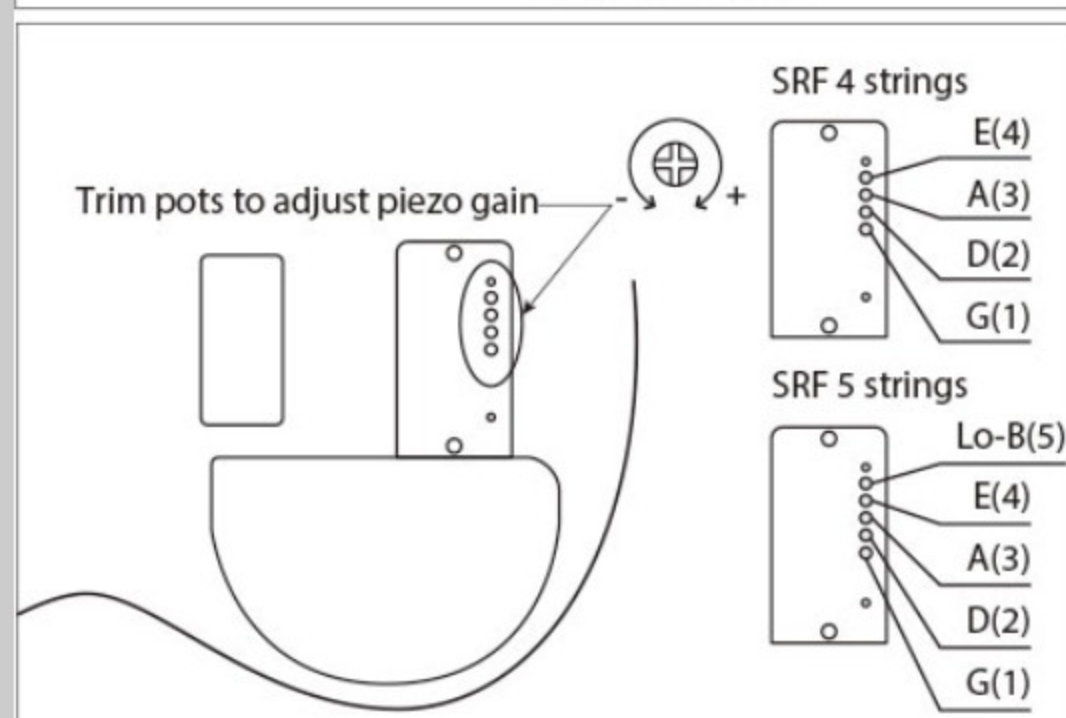

BBF : Brown Burst Flat

COLOR VARIATION :

SHARE :  

SPEC

SPEC

neck type	SRF5 / 5pc Maple/Walnut / Neck-through
top/back/body	Okoume wing body
fretboard	Bound Panga Panga fretboard
fret	Fretless
bridge	Custom bridge for AeroSilk Piezo system
string space	16.5mm
neck pickup	Bartolini® MK-1 neck pickup (Passive)
bridge pickup	Bartolini® MK-1 bridge pickup (Passive)
equaliser	Ibanez 2-band EQ w/Piezo active tone control
factory tuning	1G,2D,3A,4E,5B
strings	D'Addario® ECB81-5 Flatwound
string gauge	.045/.065/.080/.100/.132
hardware color	Cosmo black

NECK DIMENSIONS

Scale :	864mm/34"
a : Width	45mm at NUT
b : Width	68mm at 24F
c : Thickness	21.5mm at 1F
d : Thickness	23.5mm at 12F
Radius :	305mmR

CONTROLS

OTHERS

Recommended Case	MB300C
------------------	--------