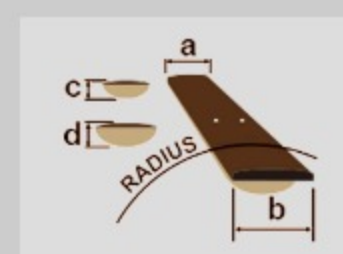

SRF705

IBANEZ BASS
WORKSHOP
FROM CONCEPT TO REALITY

COLOR VARIATION :

BBF : Brown Burst Flat

SHARE :

SPEC

SPECS

neck type	SRF5 / 5pc Maple/Walnut / Neck-through
top/back/body	Okoume wing body
fretboard	Bound Panga Panga fretboard
fret	Fretless
bridge	Custom bridge for AeroSilk Piezo system bridge
string space	16.5mm
neck pickup	Bartolini® MK-1 neck pickup (Passive)
bridge pickup	Bartolini® MK-1 bridge pickup (Passive)
equaliser	Ibanez 2-band EQ w/Piezo active tone control
factory tuning	1G,2D,3A,4E,5B
strings	D'Addario® ECB81-5 Flatwound
string gauge	.045/.065/.080/.100/.132
hardware color	Cosmo black

NECK DIMENSIONS

Scale :	864mm/34"
a : Width	45mm at NUT
b : Width	68mm at 24F
c : Thickness	21.5mm at 1F
d : Thickness	23.5mm at 12F
Radius :	305mmR

DESCRIPTION +

CONTROLS

DESCRIPTION

+

OTHER FEATURES

Recommended Case MB300C