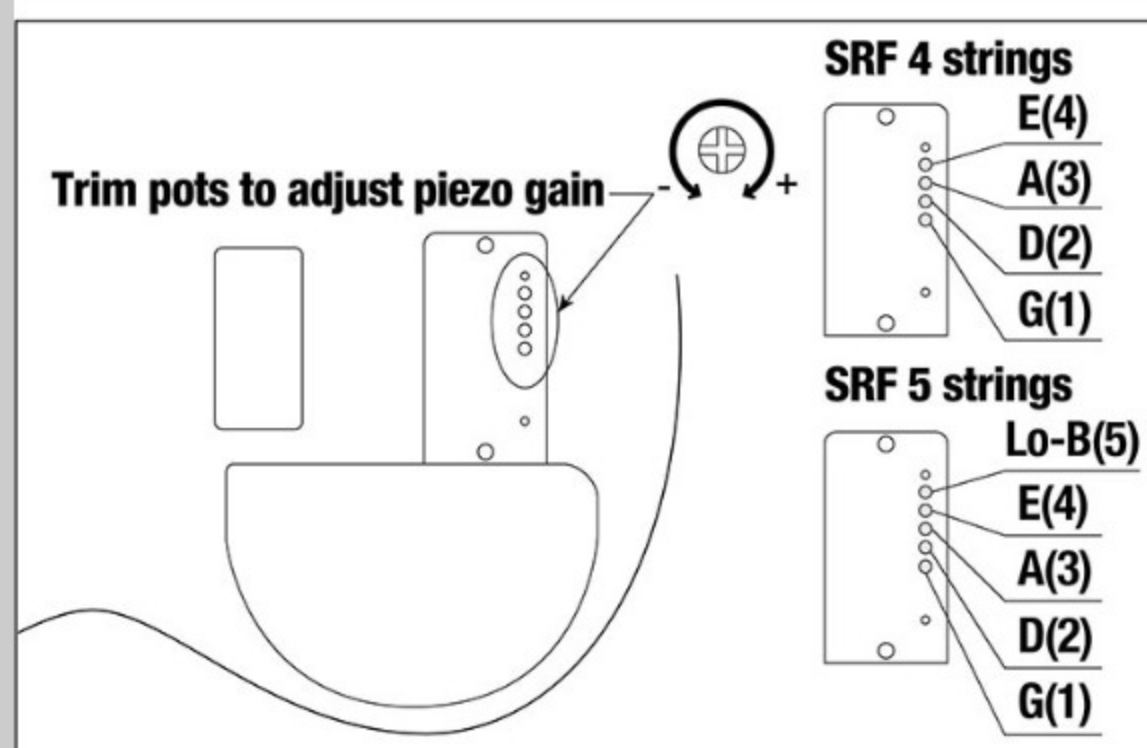

SRF705

IBANEZ BASS
WORKSHOP
FROM CONCEPT TO REALITY

COLOR VARIATION :

BBF : Brown Burst Flat

SHARE :

SPEC

SPECS

neck type	SRF5 / 5pc Maple/Walnut / Neck-through
top/back/body	Okoume wing body
fretboard	Bound Panga Panga fretboard
fret	Fretless
bridge	Custom bridge for AeroSilk Piezo system bridge
string space	16.5mm
neck pickup	Bartolini® MK-1 neck pickup (Passive)
bridge pickup	Bartolini® MK-1 bridge pickup (Passive)
equaliser	Ibanez 2-band EQ w/Piezo active tone control
factory tuning	1G,2D,3A,4E,5B
strings	D'Addario® ECB81-5 Flatwound
string gauge	.045/.065/.080/.100/.132
hardware color	Cosmo black

NECK DIMENSIONS

Scale :	864mm/34"
a : Width	45mm at NUT
b : Width	68mm at 24F
c : Thickness	21.5mm at 1F
d : Thickness	23.5mm at 12F
Radius :	305mmR

DESCRIPTION +

CONTROLS

DESCRIPTION

+

OTHER FEATURES

Recommended Case MB300C