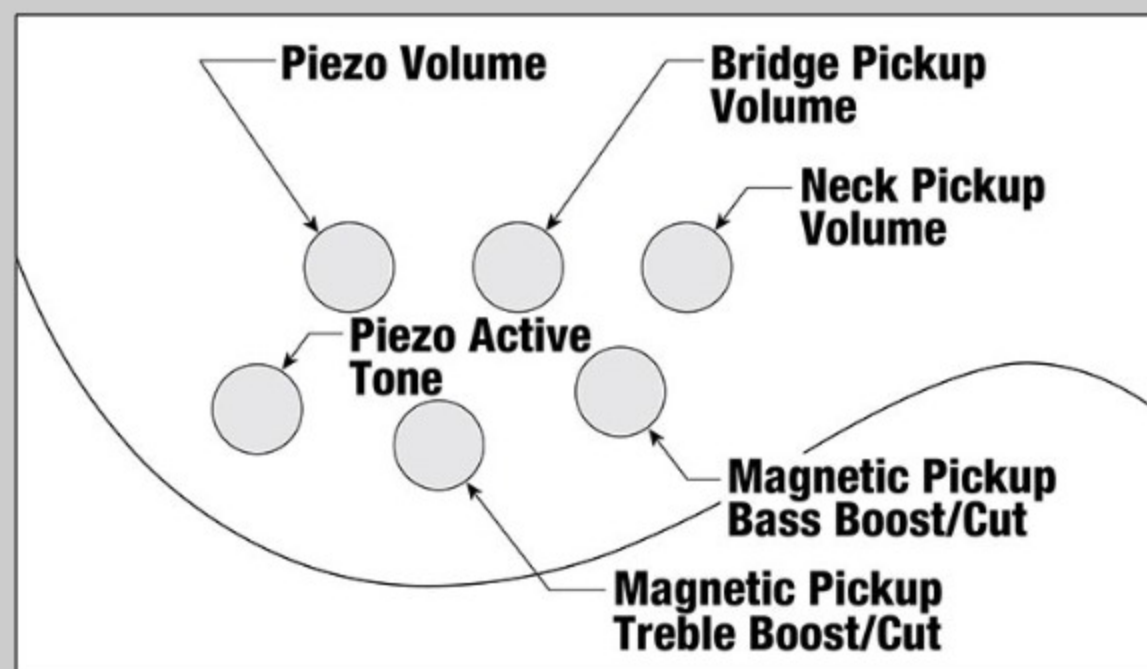

SRF705

IBANEZ BASS
WORKSHOP
FROM CONCEPT TO REALITY

COLOR VARIATION :

BBF : Brown Burst Flat

SHARE :

SPEC

SPECS

neck type	SRF5 / 5pc Maple/Walnut / Neck-through
top/back/body	Okoume wing body
fretboard	Bound Panga Panga fretboard
fret	Fretless
bridge	Custom bridge for AeroSilk Piezo system bridge
string space	16.5mm
neck pickup	Bartolini® MK-1 neck pickup (Passive)
bridge pickup	Bartolini® MK-1 bridge pickup (Passive)
equaliser	Ibanez 2-band EQ w/Piezo active tone control
factory tuning	1G,2D,3A,4E,5B
strings	D'Addario® ECB81-5 Flatwound
string gauge	.045/.065/.080/.100/.132
hardware color	Cosmo black

NECK DIMENSIONS

Scale :	864mm/34"
a : Width	45mm at NUT
b : Width	68mm at 24F
c : Thickness	21.5mm at 1F
d : Thickness	23.5mm at 12F
Radius :	305mmR

DESCRIPTION +

CONTROLS

DESCRIPTION

+

OTHER FEATURES

Recommended Case MB300C