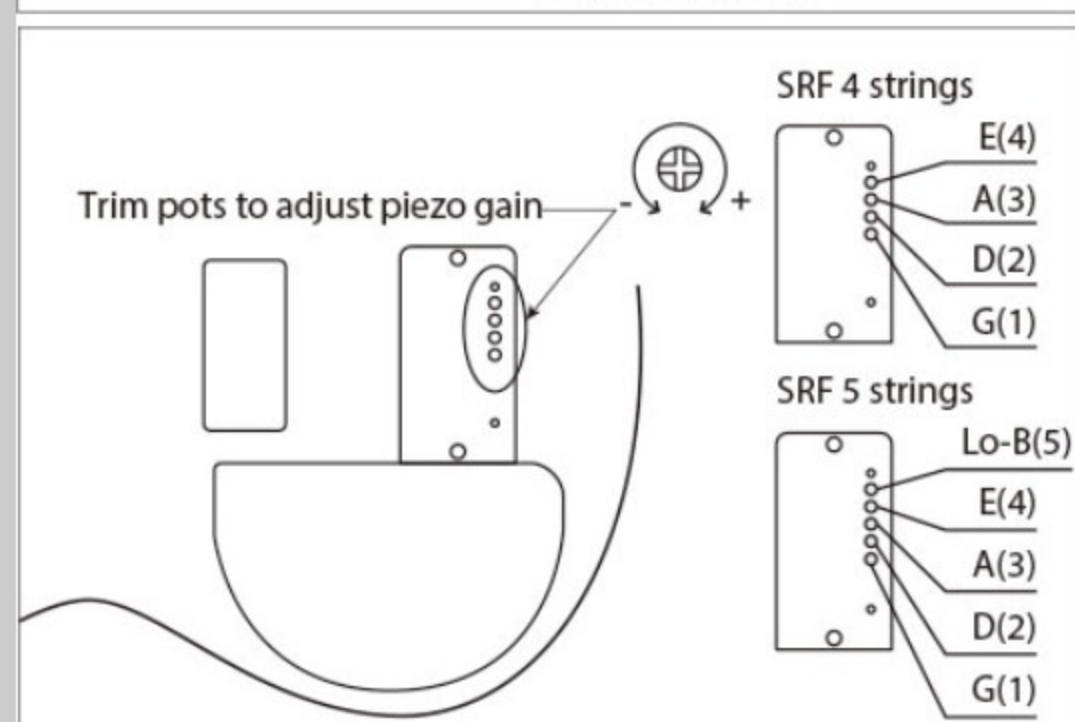

BBF : Brown Burst Flat

COLOR VARIATION :

SHARE :

SPEC

SPEC

neck type	SRF6 / 5pc Maple/Walnut / neck-through
top/back/body	Mahogany wing body
fretboard	Bound Panga Panga fretboard
fret	Fretless
bridge	Custom bridge for AeroSilk Piezo system (16.5mm string spacing)
neck pickup	Bartolini® MK-1 neck pickup (Passive)
bridge pickup	Bartolini® MK-1 bridge pickup (Passive)
string gauge	.032/.045/.065/.080/.100/.132 (Flatwound)
hardware color	Cosmo black

NECK DIMENSIONS

Scale :	864mm/34"
a : Width	54mm at NUT
b : Width	83mm at 24F
c : Thickness	21.5mm at 1F
d : Thickness	23.5mm at 12F
Radius :	400mmR

CONTROLS

FREQUENCY RESPONSE

OTHERS

Recommended Case **MB300C**
AeroSilk Piezo pickup