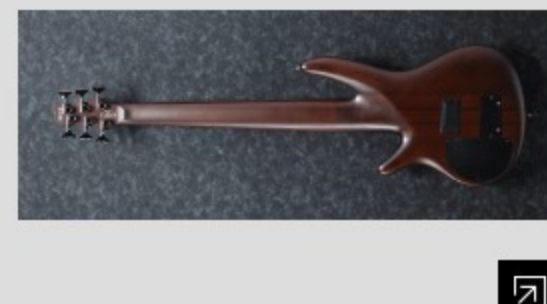

BBF : Brown Burst Flat

COLOR VARIATION : 

SHARE :  

### SPEC

neck type	SRF6 / 5pc Maple/Walnut / neck-through
top/back/body	Mahogany wing body
fretboard	Bound Panga Panga fretboard
fret	Fretless
bridge	Custom bridge for AeroSilk Piezo system (16.5mm string spacing)
neck pickup	Bartolini® MK-1 neck pickup (Passive)
bridge pickup	Bartolini® MK-1 bridge pickup (Passive)
string gauge	.032/.045/.065/.080/.100/.132 (Flatwound)
hardware color	Cosmo black

## OTHERS

Recommended Case **MB300C**  
AeroSilk Piezo pickup