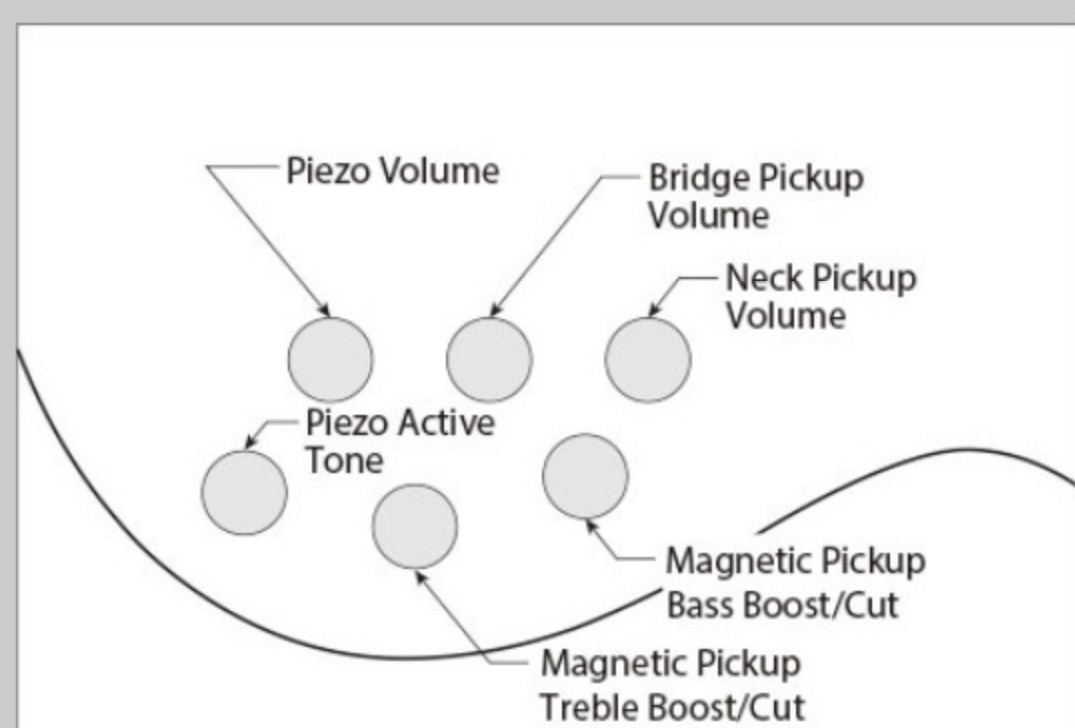

### SPEC

neck type	SRF6 / 5pc Maple/Walnut / neck-through
top/back/body	Mahogany wing body
fretboard	Bound Panga Panga fretboard
fret	Fretless
bridge	Custom bridge for AeroSilk Piezo system (16.5mm string spacing)
neck pickup	Bartolini® MK-1 neck pickup (Passive)
bridge pickup	Bartolini® MK-1 bridge pickup (Passive)
string gauge	.032/.045/.065/.080/.100/.132 (Flatwound)
hardware color	Cosmo black

## CONTROLS