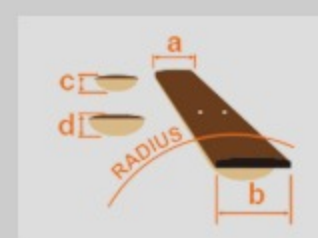

BBF : Brown Burst Flat

COLOR VARIATION : 

SHARE :  

### SPEC

neck type	SRF6 / 5pc Maple/Walnut / neck-through
top/back/body	Mahogany wing body
fretboard	Bound Panga Panga fretboard
fret	Fretless
bridge	Custom bridge for AeroSilk Piezo system (16.5mm string spacing)
neck pickup	Bartolini® MK-1 neck pickup (Passive)
bridge pickup	Bartolini® MK-1 bridge pickup (Passive)
string gauge	.032/.045/.065/.080/.100/.132 (Flatwound)
hardware color	Cosmo black

### NECK DIMENSIONS

Scale :	864mm/34"
a : Width	54mm at NUT
b : Width	83mm at 24F
c : Thickness	21.5mm at 1F
d : Thickness	23.5mm at 12F
Radius :	400mmR