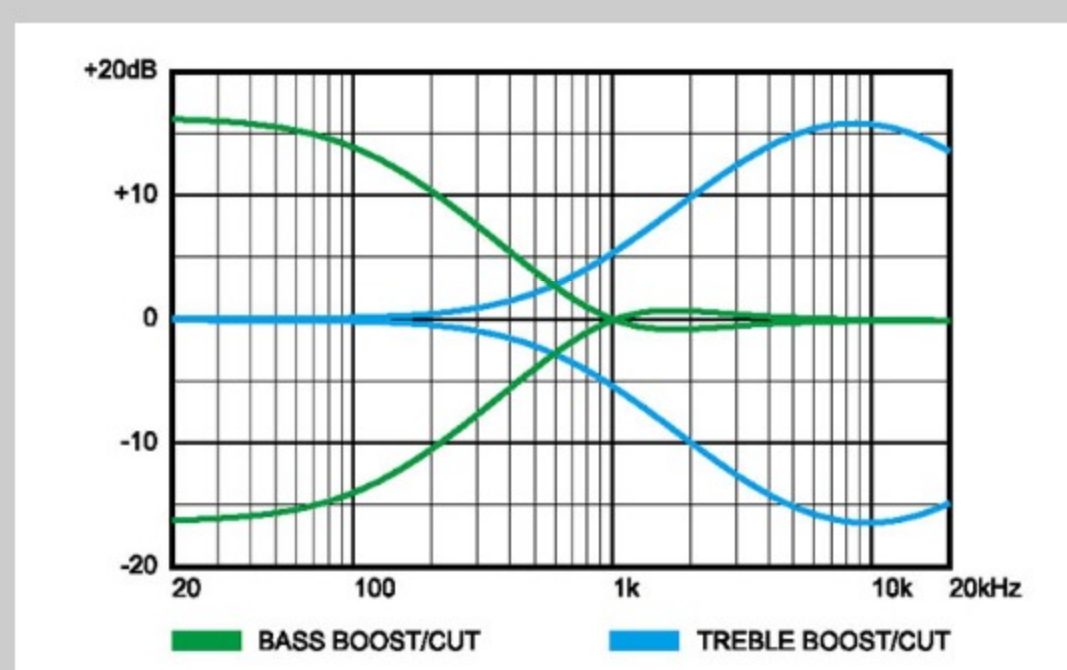

FREQUENCY RESPONSE

OTHERS

Recommended Case **MB300C**
AeroSilk Piezo pickup