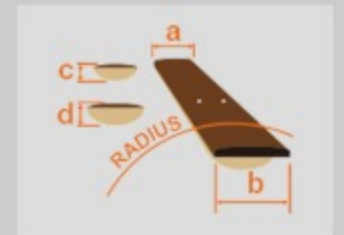

BBF : Brown Burst Flat

COLOR VARIATION :

SHARE :  

SPEC

SPEC

neck type	SRF6 / 5pc Maple/Walnut / Neck-through
top/back/body	Okoume wing body
fretboard	Bound Panga Panga fretboard
fret	Fretless
bridge	Custom bridge for AeroSilk Piezo system bridge
string space	16.5mm
neck pickup	Bartolini® MK-1 neck pickup (Passive)
bridge pickup	Bartolini® MK-1 bridge pickup (Passive)
equaliser	Ibanez 2-band EQ w/Piezo active tone control
factory tuning	1C,2G,3D,4A,5E,6B
strings	D'Addario® ECB81 Flatwound
string gauge	.045/.065/.080/.100
nut	Plastic
hardware color	Cosmo black

NECK DIMENSIONS

Scale :	864mm/34"
a : Width	54mm at NUT
b : Width	83mm at 24F
c : Thickness	21.5mm at 1F
d : Thickness	23.5mm at 12F
Radius :	400mmR

CONTROLS

SRF with ICEII-PZ

OTHERS

Recommended Case	MB300C
------------------	--------