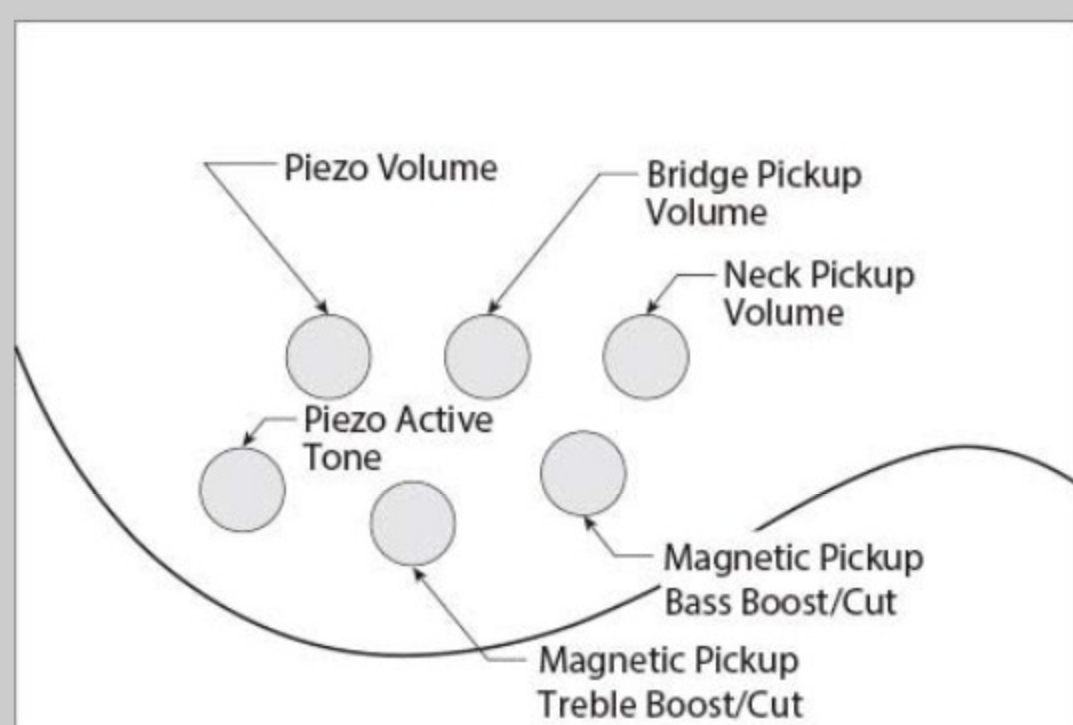

BBF : Brown Burst Flat

COLOR VARIATION :

SHARE :  

SPEC

SPEC

neck type	SRF6 / 5pc Maple/Walnut / Neck-through
top/back/body	Okoume wing body
fretboard	Bound Panga Panga fretboard
fret	Fretless
bridge	Custom bridge for AeroSilk Piezo system bridge
string space	16.5mm
neck pickup	Bartolini® MK-1 neck pickup (Passive)
bridge pickup	Bartolini® MK-1 bridge pickup (Passive)
equaliser	Ibanez 2-band EQ w/Piezo active tone control
factory tuning	1C,2G,3D,4A,5E,6B
strings	D'Addario® ECB81 Flatwound
string gauge	.045/.065/.080/.100
nut	Plastic
hardware color	Cosmo black

NECK DIMENSIONS

Scale :	864mm/34"
a : Width	54mm at NUT
b : Width	83mm at 24F
c : Thickness	21.5mm at 1F
d : Thickness	23.5mm at 12F
Radius :	400mmR

CONTROLS

SRF with ICEII-PZ

OTHERS

Recommended Case	MB300C
------------------	--------