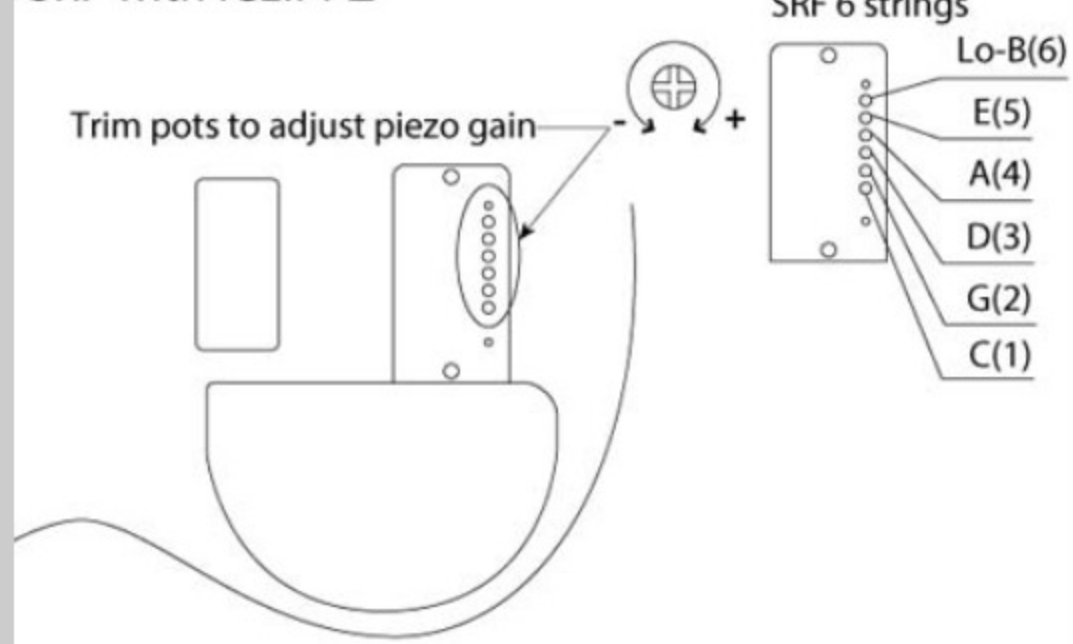

BBF : Brown Burst Flat

COLOR VARIATION :

SHARE :  

SPEC

SPEC

neck type	SRF6 / 5pc Maple/Walnut / Neck-through
top/back/body	Okoume wing body
fretboard	Bound Panga Panga fretboard
fret	Fretless
bridge	Custom bridge for AeroSilk Piezo system bridge
string space	16.5mm
neck pickup	Bartolini® MK-1 neck pickup (Passive)
bridge pickup	Bartolini® MK-1 bridge pickup (Passive)
equaliser	Ibanez 2-band EQ w/Piezo active tone control
factory tuning	1C,2G,3D,4A,5E,6B
strings	D'Addario® ECB81 Flatwound
string gauge	.045/.065/.080/.100
nut	Plastic
hardware color	Cosmo black

NECK DIMENSIONS

Scale :	864mm/34"
a : Width	54mm at NUT
b : Width	83mm at 24F
c : Thickness	21.5mm at 1F
d : Thickness	23.5mm at 12F
Radius :	400mmR

CONTROLS

SRF with ICEII-PZ

OTHERS

Recommended Case	MB300C
------------------	--------