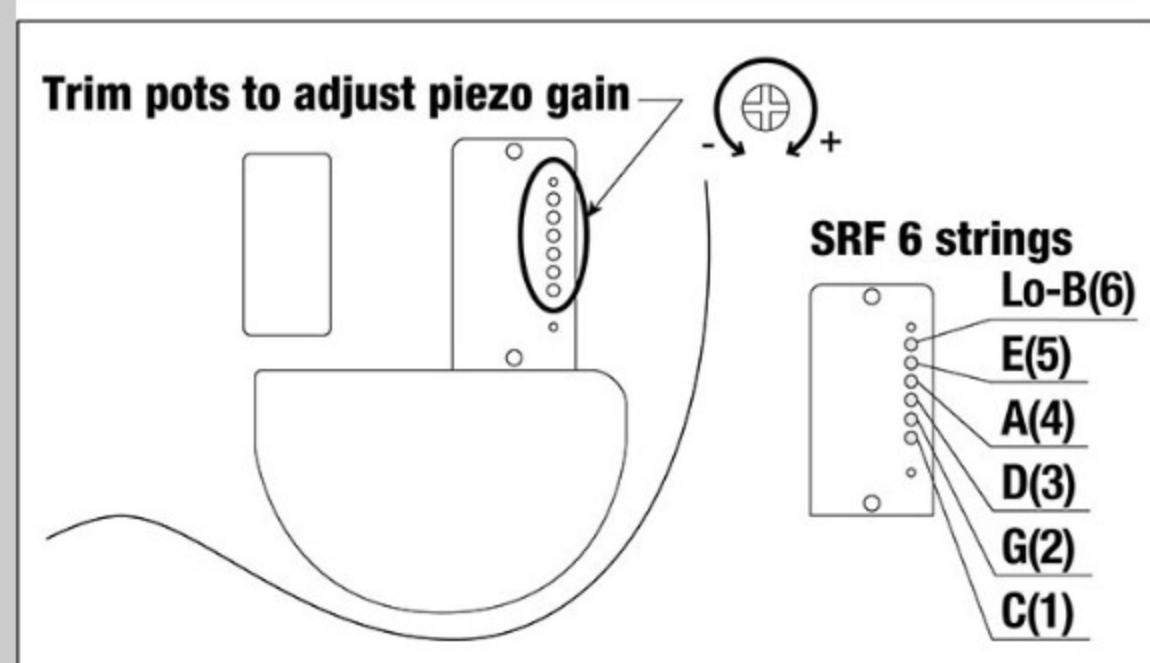

### SPECS

neck type	SRF6 / 5pc Maple/Walnut / Neck-through
top/back/body	Okoume wing body
fretboard	Bound Panga Panga fretboard
fret	Fretless
bridge	Custom bridge for AeroSilk Piezo system bridge
string space	16.5mm
neck pickup	Bartolini® MK-1 neck pickup (Passive)
bridge pickup	Bartolini® MK-1 bridge pickup (Passive)
equaliser	Ibanez 2-band EQ w/Piezo active tone control
factory tuning	1C,2G,3D,4A,5E,6B
strings	D'Addario® ECB81-5 +.032 Flatwound
string gauge	.032/.045/.065/.080/.100/.132
hardware color	Cosmo black

### NECK DIMENSIONS

Scale :	864mm/34"
a : Width	54mm at NUT
b : Width	83mm at 24F
c : Thickness	21.5mm at 1F
d : Thickness	23.5mm at 12F
Radius :	400mmR

DESCRIPTION +

### CONTROLS

DESCRIPTION

+