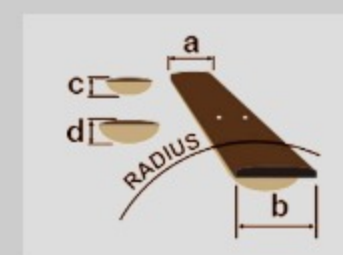

# SR

COLOR VARIATION :

BBF : Brown Burst Flat

SHARE :

### SPECS

neck type	SRF6 / 5pc Maple/Walnut / Neck-through
top/back/body	Okoume wing body
fretboard	Bound Panga Panga fretboard
fret	Fretless
bridge	Custom bridge for AeroSilk Piezo system bridge
string space	16.5mm
neck pickup	Bartolini® MK-1 neck pickup (Passive)
bridge pickup	Bartolini® MK-1 bridge pickup (Passive)
equaliser	Ibanez 2-band EQ w/Piezo active tone control
factory tuning	1C,2G,3D,4A,5E,6B
strings	D'Addario® ECB81-5 +.032 Flatwound
string gauge	.032/.045/.065/.080/.100/.132
hardware color	Cosmo black

### NECK DIMENSIONS

Scale :	864mm/34"
a : Width	54mm at NUT
b : Width	83mm at 24F
c : Thickness	21.5mm at 1F
d : Thickness	23.5mm at 12F
Radius :	400mmR

DESCRIPTION +