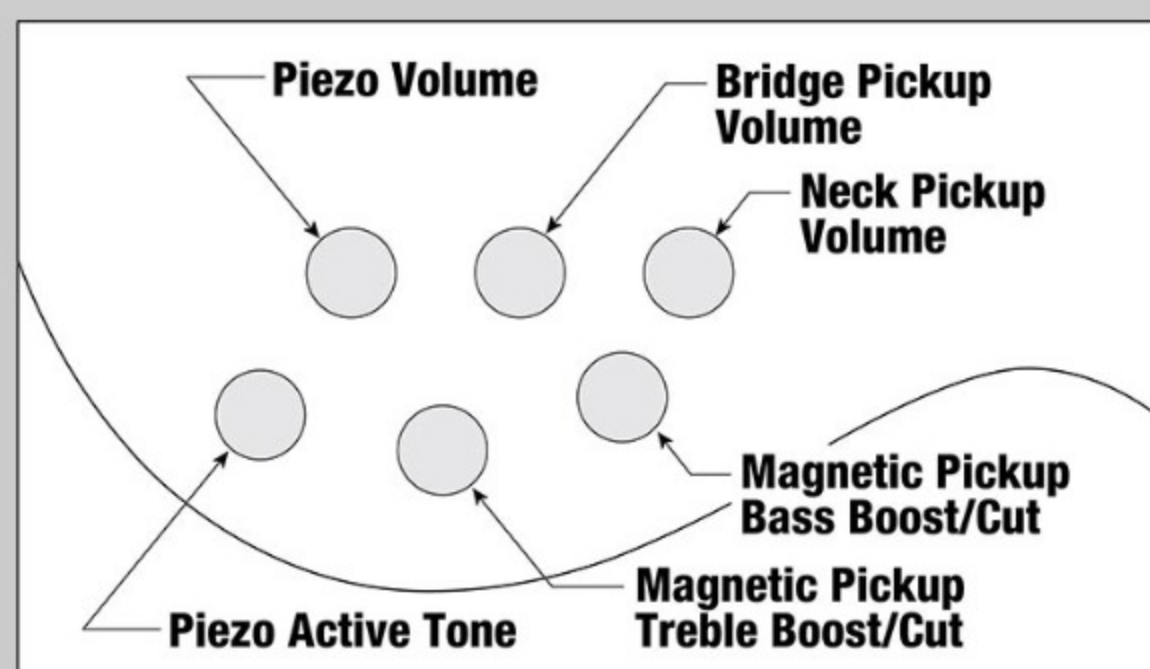

### SPECS

neck type	SRF6 / 5pc Maple/Walnut / Neck-through
top/back/body	Okoume wing body
fretboard	Bound Panga Panga fretboard
fret	Fretless
bridge	Custom bridge for AeroSilk Piezo system bridge
string space	16.5mm
neck pickup	Bartolini® MK-1 neck pickup (Passive)
bridge pickup	Bartolini® MK-1 bridge pickup (Passive)
equaliser	Ibanez 2-band EQ w/Piezo active tone control
factory tuning	1C,2G,3D,4A,5E,6B
strings	D'Addario® ECB81-5 +.032 Flatwound
string gauge	.032/.045/.065/.080/.100/.132
hardware color	Cosmo black

### CONTROLS

DESCRIPTION

+