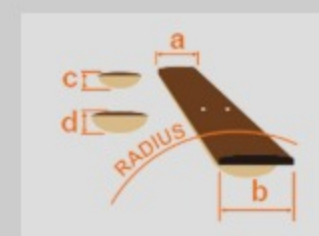

SRH500

IBANEZ BASS
WORKSHOP
FROM CONCEPT TO REALITY

DEF : Dragon Eye Burst Flat

COLOR VARIATION :

SHARE : [f](#) [t](#)

SPEC

SPEC

neck type	SRH4 / 5pc Jatoba/Walnut neck
top/back/body	Spruce top / Mahogany body
fretboard	Bound Panga Panga / Off-set white dot inlay
fret	Medium frets
bridge	Custom bridge for AeroSilk Piezo system (19mm string spacing)
string gauge	.045/.065/.080/.100 (Flatwound)
hardware color	Black matte

NECK DIMENSIONS

Scale :	864mm/34"
a : Width	38mm at NUT
b : Width	62mm at 24F
c : Thickness	19.5mm at 1F
d : Thickness	21.5mm at 12F
Radius :	305mmR

CONTROLS

OTHERS

Recommended	MB300C
Case	
AeroSilk Piezo pickup	