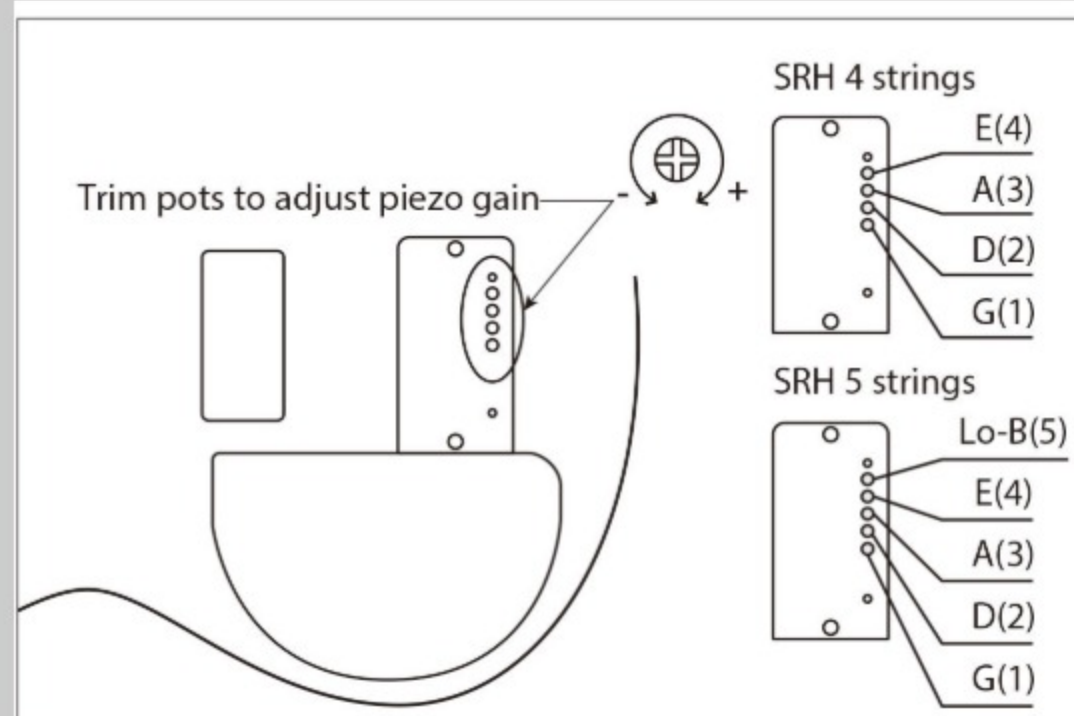

SRH500

IBANEZ BASS
WORKSHOP
FROM CONCEPT TO REALITY

DEF : Dragon Eye Burst Flat

COLOR VARIATION :

SHARE : [f](#) [t](#)

SPEC

SPEC

neck type	SRH4 / 5pc Jatoba/Walnut neck
top/back/body	Spruce top / Mahogany body
fretboard	Bound Panga Panga / Off-set white dot inlay
fret	Medium frets
bridge	Custom bridge for AeroSilk Piezo system (19mm string spacing)
string gauge	.045/.065/.080/.100 (Flatwound)
hardware color	Black matte

NECK DIMENSIONS

Scale :	864mm/34"
a : Width	38mm at NUT
b : Width	62mm at 24F
c : Thickness	19.5mm at 1F
d : Thickness	21.5mm at 12F
Radius :	305mmR

CONTROLS

OTHERS

Recommended	MB300C
Case	
AeroSilk Piezo pickup	