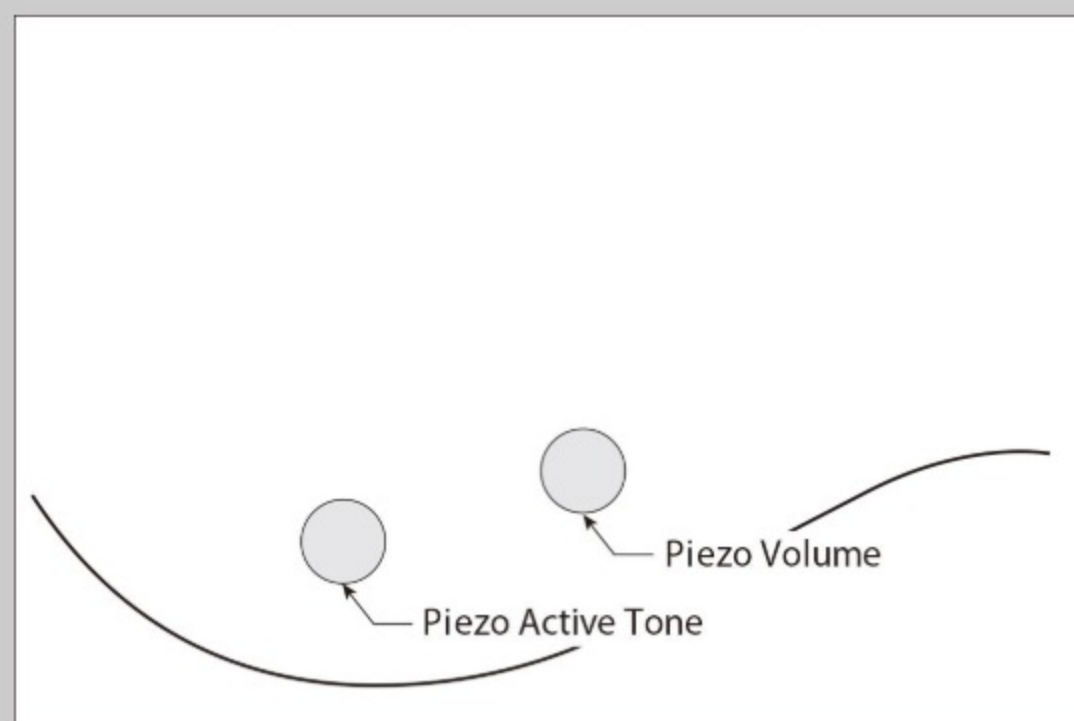

SRH500

IBANEZ BASS
WORKSHOP
FROM CONCEPT TO REALITY

DEF : Dragon Eye Burst Flat

COLOR VARIATION :

SHARE : [f](#) [t](#)

SPEC

SPEC

neck type	SRH4 / 5pc Jatoba/Walnut neck
top/back/body	Spruce top / Mahogany body
fretboard	Bound Panga Panga / Off-set white dot inlay
fret	Medium frets
bridge	Custom bridge for AeroSilk Piezo system (19mm string spacing)
string gauge	.045/.065/.080/.100 (Flatwound)
hardware color	Black matte

NECK DIMENSIONS

Scale :	864mm/34"
a : Width	38mm at NUT
b : Width	62mm at 24F
c : Thickness	19.5mm at 1F
d : Thickness	21.5mm at 12F
Radius :	305mmR

CONTROLS

OTHERS

Recommended	MB300C
Case	
AeroSilk Piezo pickup	