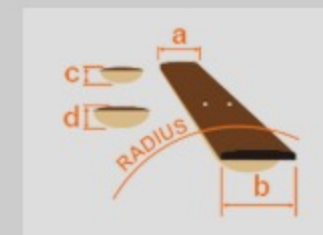

SRH500

IBANEZ BASS
WORKSHOP
FROM CONCEPT TO REALITY

SR

DEF : Dragon Eye Burst Flat

COLOR VARIATION :

SHARE :  

SPEC

SPEC

neck type	SRH4 / 5pc Jatoba/Walnut neck
top/back/body	Spruce top / Okoume body
fretboard	Bound Panga Panga fretboard / Off-set white dot inlay
fret	Medium frets
number of frets	24
bridge	Custom bridge for AeroSilk Piezo system bridge
string space	19mm
equaliser	Piezo active tone control
factory tuning	1G,2D,3A,4E
strings	D'Addario® ECB81 Flatwound
string gauge	.045/.065/.080/.100
nut	Plastic
hardware color	Black matte

NECK DIMENSIONS

Scale :	864mm/34"
a : Width	38mm at NUT
b : Width	62mm at 24F
c : Thickness	19.5mm at 1F
d : Thickness	21.5mm at 12F
Radius :	305mmR

CONTROLS

OTHERS

Recommended Case MB300C