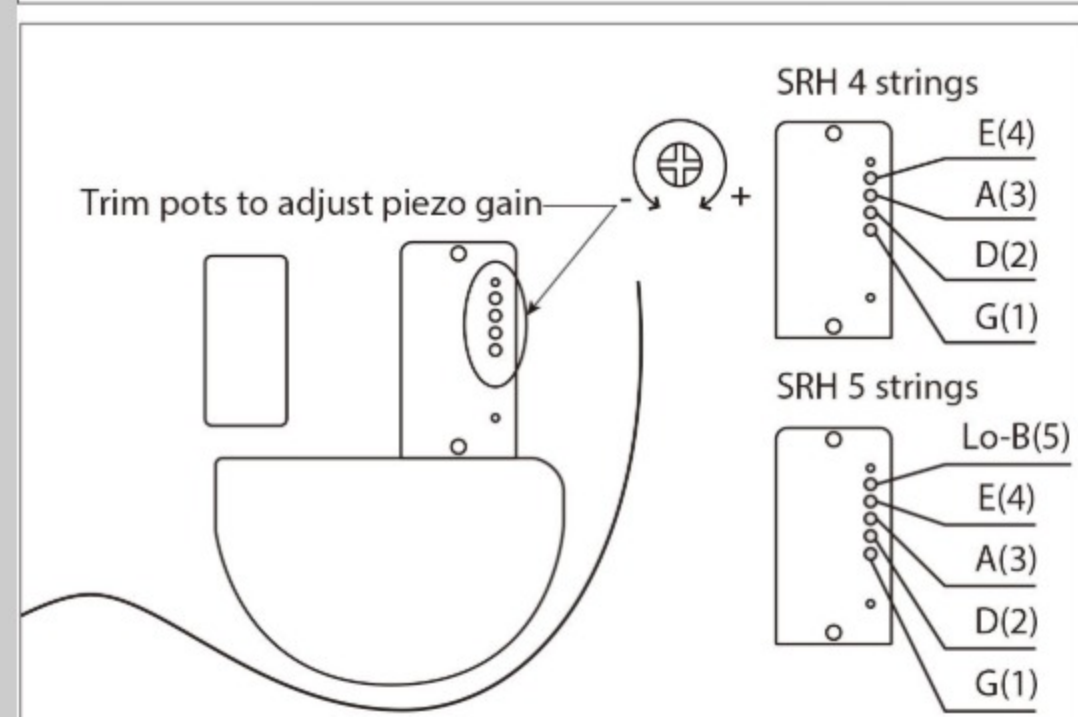

SRH500

IBANEZ BASS
WORKSHOP
FROM CONCEPT TO REALITY

SR

DEF : Dragon Eye Burst Flat

COLOR VARIATION :

SHARE :  

SPEC

SPEC

neck type	SRH4 / 5pc Jatoba/Walnut neck
top/back/body	Spruce top / Okoume body
fretboard	Bound Panga Panga fretboard / Off-set white dot inlay
fret	Medium frets
number of frets	24
bridge	Custom bridge for AeroSilk Piezo system bridge
string space	19mm
equaliser	Piezo active tone control
factory tuning	1G,2D,3A,4E
strings	D'Addario® ECB81 Flatwound
string gauge	.045/.065/.080/.100
nut	Plastic
hardware color	Black matte

NECK DIMENSIONS

Scale :	864mm/34"
a : Width	38mm at NUT
b : Width	62mm at 24F
c : Thickness	19.5mm at 1F
d : Thickness	21.5mm at 12F
Radius :	305mmR

CONTROLS

OTHERS

Recommended Case MB300C