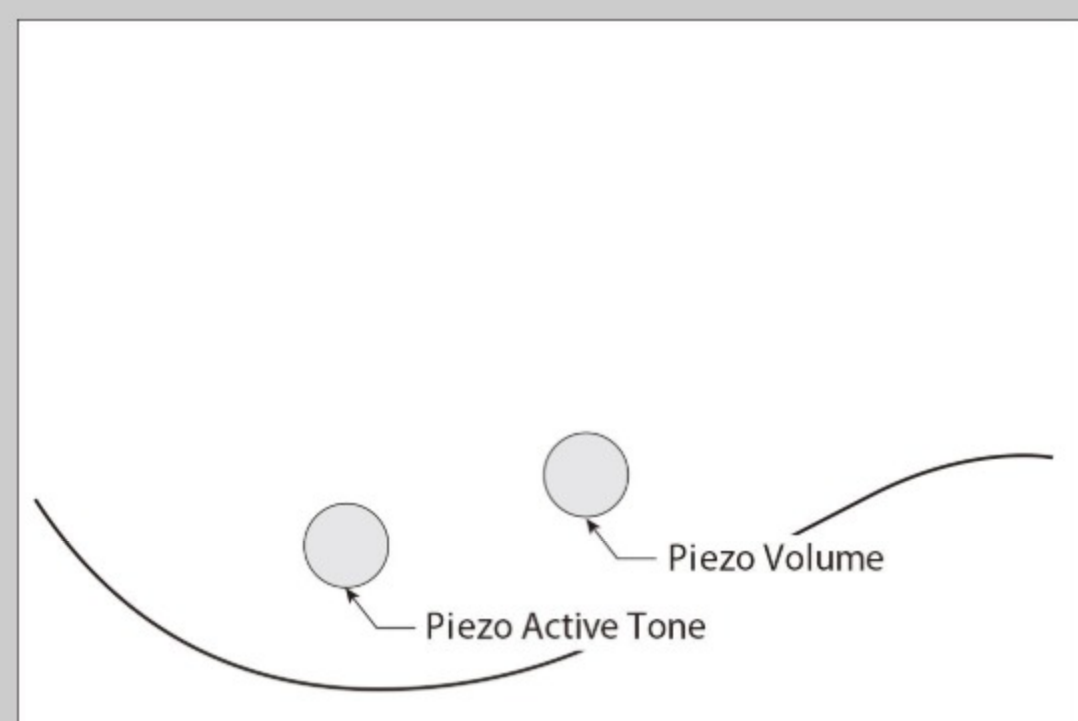

SRH500

IBANEZ BASS
WORKSHOP
FROM CONCEPT TO REALITY

SR

DEF : Dragon Eye Burst Flat

COLOR VARIATION :

SHARE :  

SPEC

SPEC

neck type	SRH4 / 5pc Jatoba/Walnut neck
top/back/body	Spruce top / Okoume body
fretboard	Bound Panga Panga fretboard / Off-set white dot inlay
fret	Medium frets
number of frets	24
bridge	Custom bridge for AeroSilk Piezo system bridge
string space	19mm
equaliser	Piezo active tone control
factory tuning	1G,2D,3A,4E
strings	D'Addario® ECB81 Flatwound
string gauge	.045/.065/.080/.100
nut	Plastic
hardware color	Black matte

NECK DIMENSIONS

Scale :	864mm/34"
a : Width	38mm at NUT
b : Width	62mm at 24F
c : Thickness	19.5mm at 1F
d : Thickness	21.5mm at 12F
Radius :	305mmR

CONTROLS

OTHERS

Recommended Case MB300C