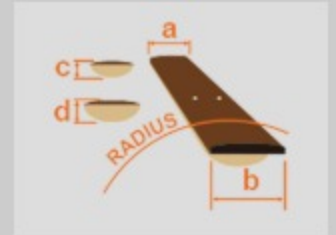

SRH500

IBANEZ BASS
WORKSHOP
FROM CONCEPT TO REALITY™

DEF : Dragon Eye Burst Flat

COLOR VARIATION :

SHARE :  

SPEC

SPEC

neck type	SRH4 / 5pc Jatoba/Walnut neck
top/back/body	Spruce top / Okoume body
fretboard	Bound Panga Panga fretboard / Off-set white dot inlay
fret	Medium frets
number of frets	24
bridge	Custom bridge for AeroSilk Piezo system bridge
string space	19mm
equaliser	Piezo active tone control
factory tuning	1G,2D,3A,4E
strings	D'Addario® ECB81 Flatwound
string gauge	.045/.065/.080/.100
hardware color	Black

NECK DIMENSIONS

Scale :	864mm/34"
a : Width	38mm at NUT
b : Width	62mm at 24F
c : Thickness	19.5mm at 1F
d : Thickness	21.5mm at 12F
Radius :	305mmR

CONTROLS

OTHERS

Recommended Case MB300C