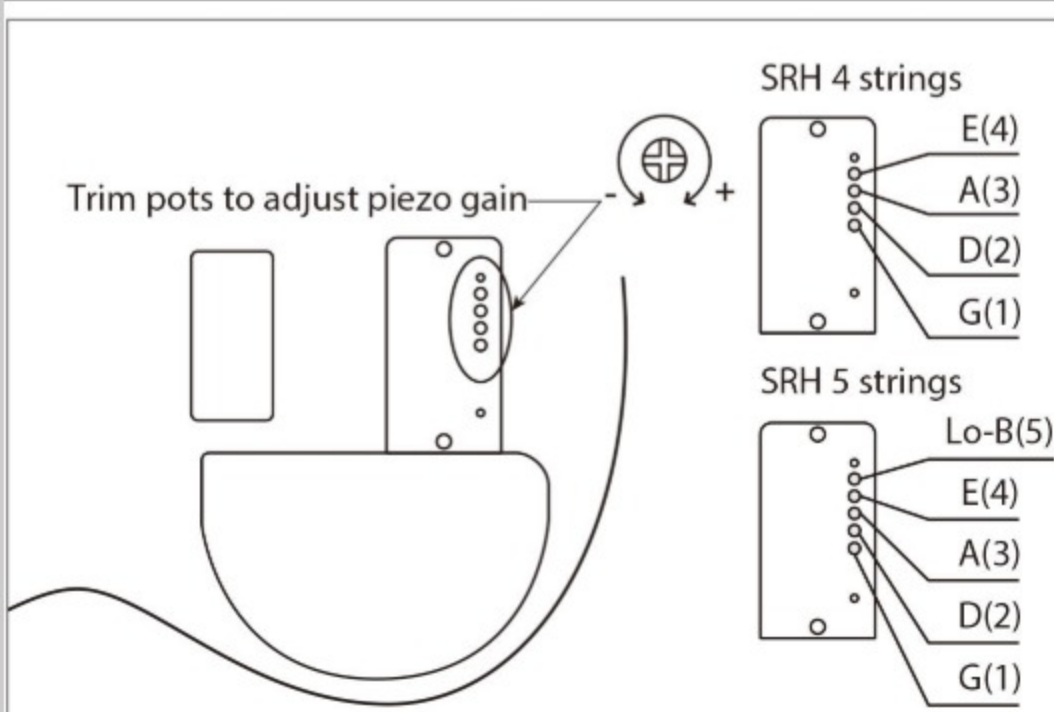

SRH500

IBANEZ BASS
WORKSHOP
FROM CONCEPT TO REALITY™

DEF : Dragon Eye Burst Flat

COLOR VARIATION :

SHARE :  

SPEC

SPEC

neck type	SRH4 / 5pc Jatoba/Walnut neck
top/back/body	Spruce top / Okoume body
fretboard	Bound Panga Panga fretboard / Off-set white dot inlay
fret	Medium frets
number of frets	24
bridge	Custom bridge for AeroSilk Piezo system bridge
string space	19mm
equaliser	Piezo active tone control
factory tuning	1G,2D,3A,4E
strings	D'Addario® ECB81 Flatwound
string gauge	.045/.065/.080/.100
hardware color	Black

NECK DIMENSIONS

Scale :	864mm/34"
a : Width	38mm at NUT
b : Width	62mm at 24F
c : Thickness	19.5mm at 1F
d : Thickness	21.5mm at 12F
Radius :	305mmR

CONTROLS

OTHERS

Recommended Case MB300C