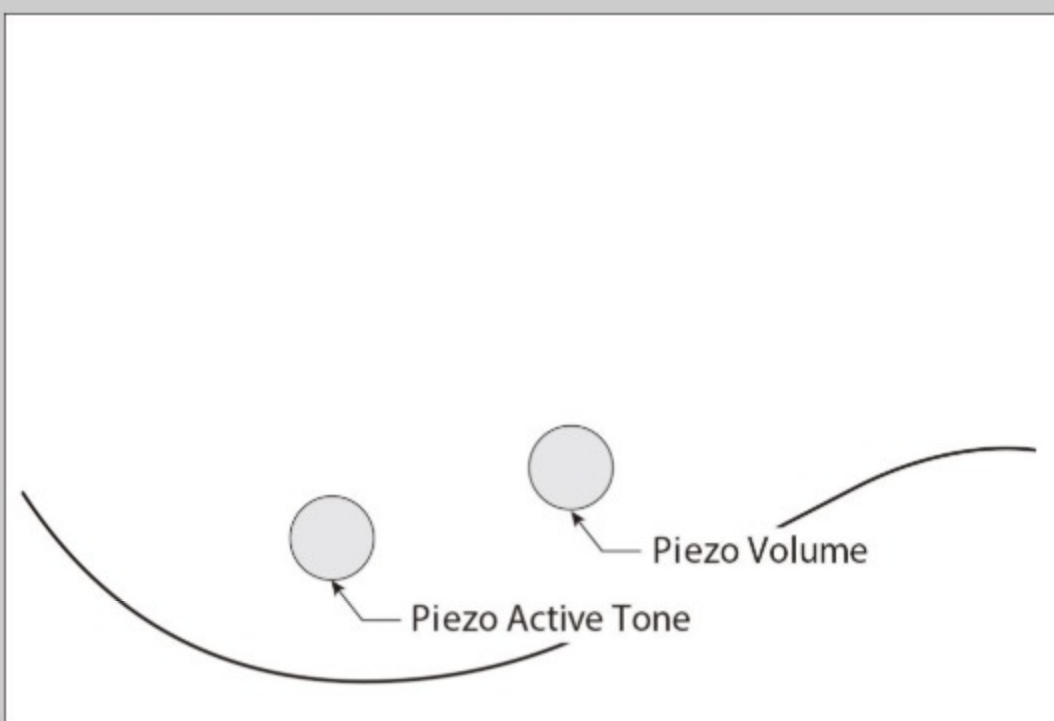

SRH500

IBANEZ BASS
WORKSHOP
FROM CONCEPT TO REALITY™

DEF : Dragon Eye Burst Flat

COLOR VARIATION :

SHARE :  

SPEC

SPEC

neck type	SRH4 / 5pc Jatoba/Walnut neck
top/back/body	Spruce top / Okoume body
fretboard	Bound Panga Panga fretboard / Off-set white dot inlay
fret	Medium frets
number of frets	24
bridge	Custom bridge for AeroSilk Piezo system bridge
string space	19mm
equaliser	Piezo active tone control
factory tuning	1G,2D,3A,4E
strings	D'Addario® ECB81 Flatwound
string gauge	.045/.065/.080/.100
hardware color	Black

NECK DIMENSIONS

Scale :	864mm/34"
a : Width	38mm at NUT
b : Width	62mm at 24F
c : Thickness	19.5mm at 1F
d : Thickness	21.5mm at 12F
Radius :	305mmR

CONTROLS

OTHERS

Recommended Case MB300C