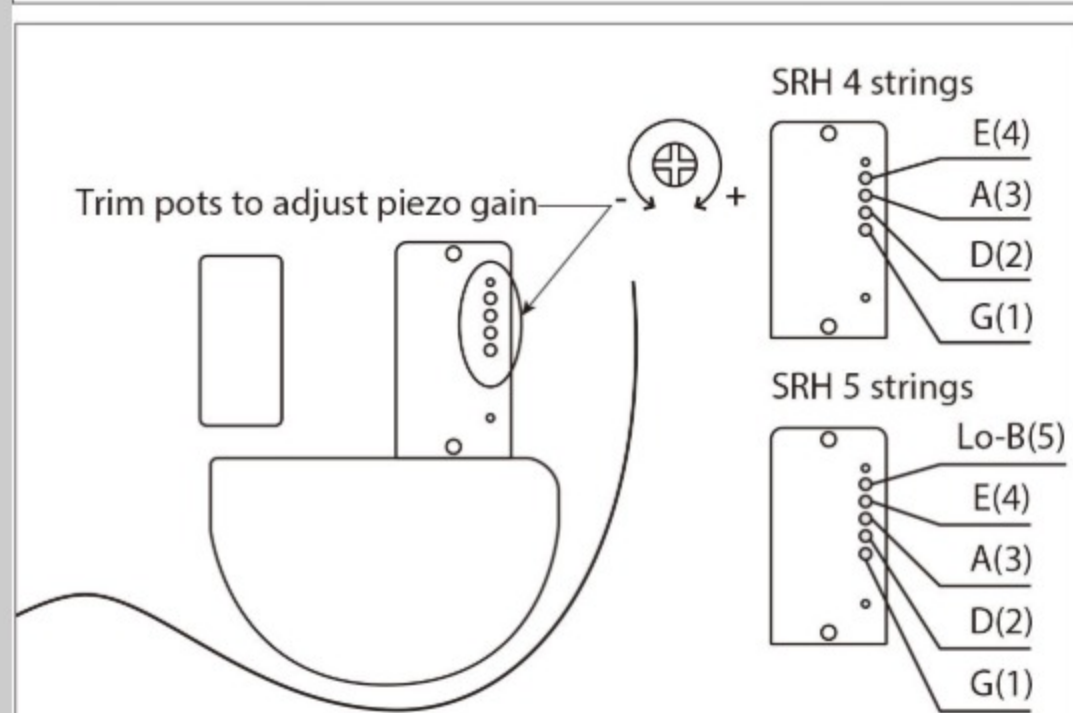

NNF : Natural Browned Burst Flat

COLOR VARIATION :

SHARE :

SPEC

SPEC

neck type	SRH4 / 5pc Jatoba/Walnut neck
top/back/body	Spruce top / Mahogany body
fretboard	Bound Panga Panga / Off-set white dot inlay
fret	Fretless
bridge	Custom bridge for AeroSilk Piezo system (19mm string spacing)
string gauge	.045/.065/.080/.100 (Flatwound)
hardware color	Black matte

NECK DIMENSIONS

Scale :	864mm/34"
a : Width	38mm at NUT
b : Width	62mm at 24F
c : Thickness	19.5mm at 1F
d : Thickness	21.5mm at 12F
Radius :	305mmR

CONTROLS

OTHERS

Recommended Case MB300C
AeroSilk Piezo pickup