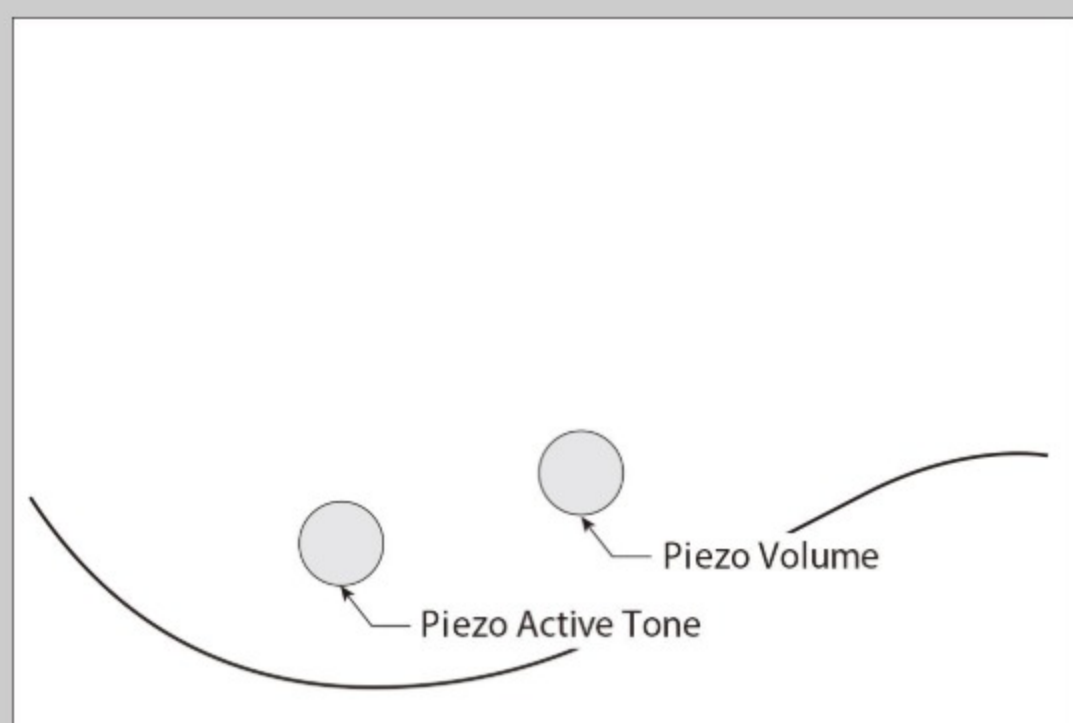

NNF : Natural Browned Burst Flat

COLOR VARIATION :

SHARE :

SPEC

SPEC

neck type	SRH4 / 5pc Jatoba/Walnut neck
top/back/body	Spruce top / Mahogany body
fretboard	Bound Panga Panga / Off-set white dot inlay
fret	Fretless
bridge	Custom bridge for AeroSilk Piezo system (19mm string spacing)
string gauge	.045/.065/.080/.100 (Flatwound)
hardware color	Black matte

NECK DIMENSIONS

Scale :	864mm/34"
a : Width	38mm at NUT
b : Width	62mm at 24F
c : Thickness	19.5mm at 1F
d : Thickness	21.5mm at 12F
Radius :	305mmR

CONTROLS

OTHERS

Recommended Case MB300C
AeroSilk Piezo pickup