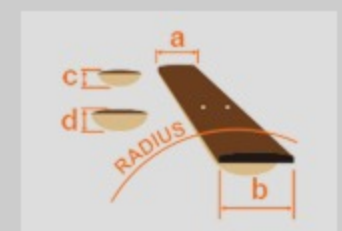

NNF : Natural Browned Burst Flat

COLOR VARIATION :

SHARE :

SPEC

SPEC

neck type	SRH4 / 5pc Jatoba/Walnut neck
top/back/body	Spruce top / Mahogany body
fretboard	Bound Panga Panga / Off-set white dot inlay
fret	Fretless
bridge	Custom bridge for AeroSilk Piezo system (19mm string spacing)
string gauge	.045/.065/.080/.100 (Flatwound)
hardware color	Black matte

NECK DIMENSIONS

Scale :	864mm/34"
a : Width	38mm at NUT
b : Width	62mm at 24F
c : Thickness	19.5mm at 1F
d : Thickness	21.5mm at 12F
Radius :	305mmR

CONTROLS

OTHERS

Recommended Case MB300C
AeroSilk Piezo pickup