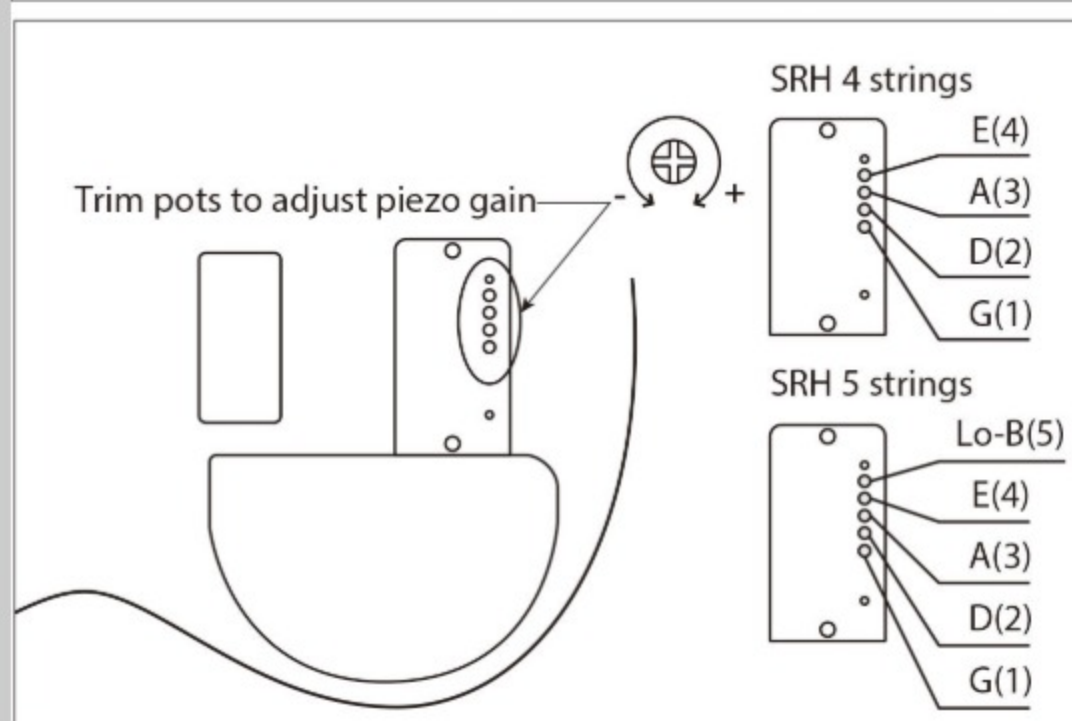

CONTROLS

OTHERS

Recommended Case MB300C