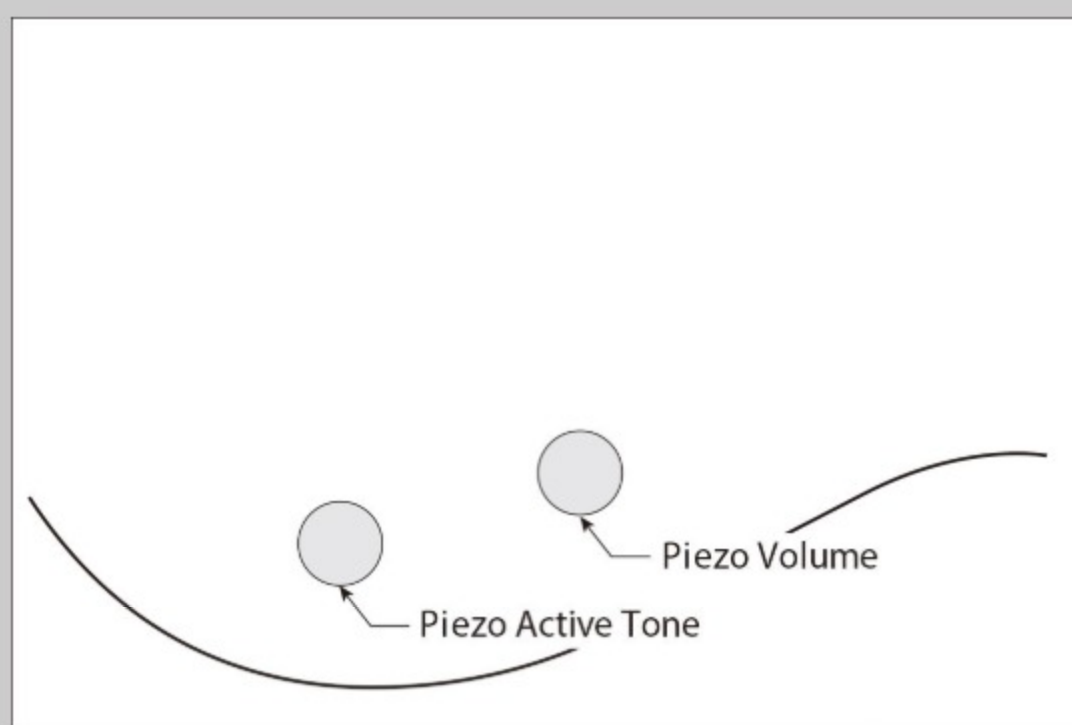

CONTROLS

OTHERS

Recommended Case MB300C