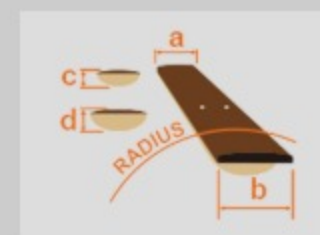

# SR

NNF : Natural Browned Burst Flat

COLOR VARIATION :

SHARE :  

### SPEC

neck type	SRH4 / 5pc Jatoba/Walnut neck
top/back/body	Spruce top / Okoume body
fretboard	Bound Panga Panga fretboard / Off-set white dot inlay
fret	Fretless
bridge	Custom bridge for AeroSilk Piezo system bridge
string space	19mm
equaliser	Piezo active tone control
factory tuning	1G,2D,3A,4E
strings	D'Addario® ECB81 Flatwound
string gauge	.045/.065/.080/.100
nut	Plastic
hardware color	Black matte

### NECK DIMENSIONS

Scale :	864mm/34"
a : Width	38mm at NUT
b : Width	62mm at 24F
c : Thickness	19.5mm at 1F
d : Thickness	21.5mm at 12F
Radius :	305mmR