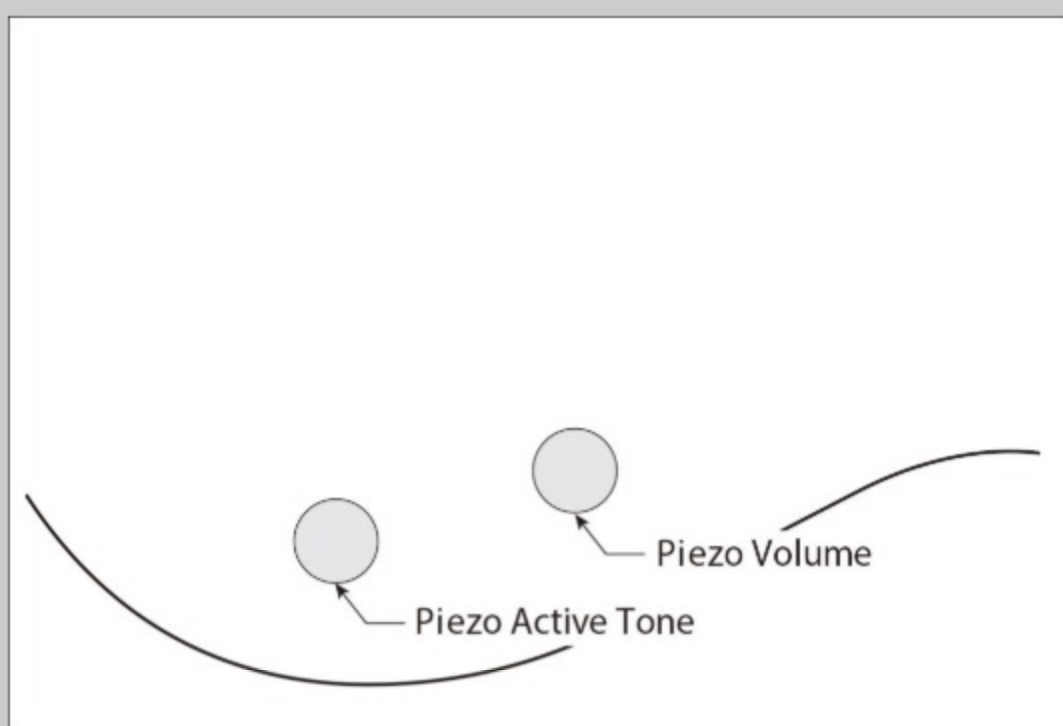

CONTROLS

OTHERS

Recommended Case MB300C