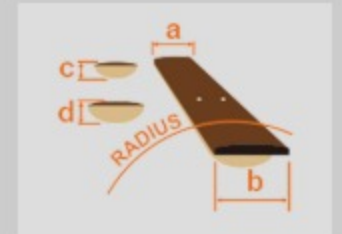

### SPEC

neck type	SRH4 / 5pc Jatoba/Walnut neck
top/back/body	Spruce top / Okoume body
fretboard	Bound Panga Panga fretboard / Off-set white dot inlay
fret	Fretless
bridge	Custom bridge for AeroSilk Piezo system bridge
string space	19mm
equaliser	Piezo active tone control
factory tuning	1G,2D,3A,4E
strings	D'Addario® ECB81 Flatwound
string gauge	.045/.065/.080/.100
hardware color	Black

### NECK DIMENSIONS

Scale :	864mm/34"
a : Width	38mm at NUT
b : Width	62mm at 24F
c : Thickness	19.5mm at 1F
d : Thickness	21.5mm at 12F
Radius :	305mmR