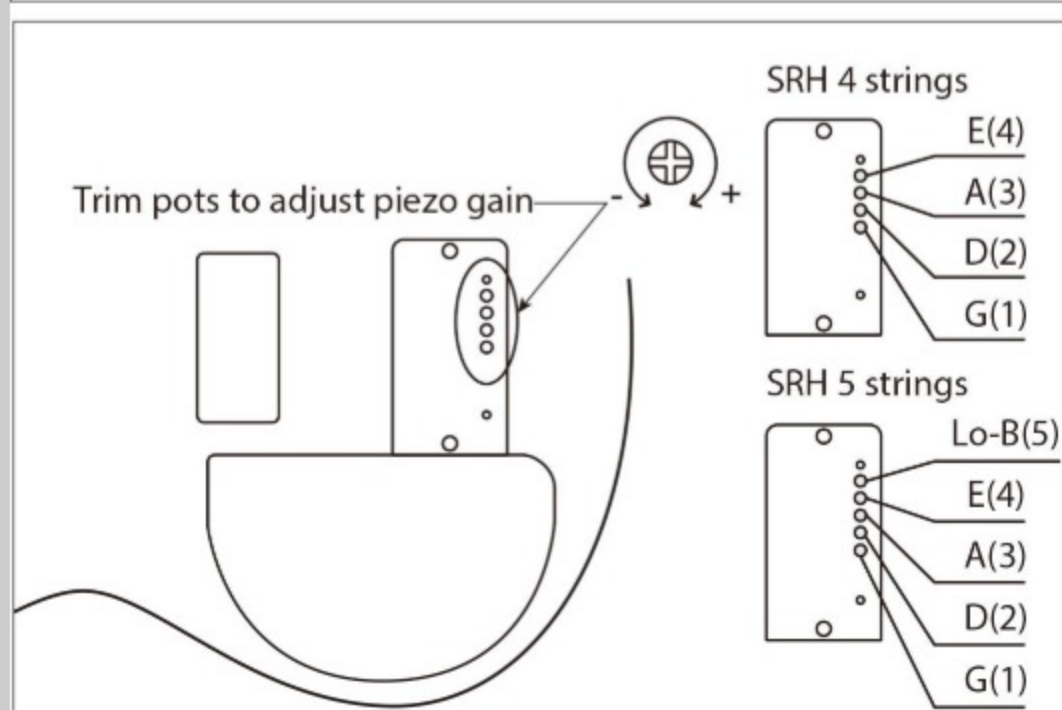

CONTROLS

OTHERS

Recommended Case MB300C