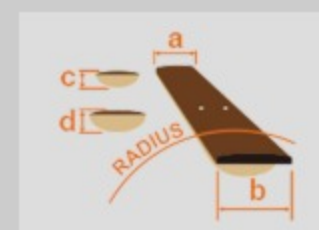

DEF : Dragon Eye Burst Flat

COLOR VARIATION :

SHARE : [f](#) [t](#)

SPEC

SPEC

neck type	SRH5 / 5pc Jatoba/Walnut neck
top/back/body	Spruce top / Mahogany body
fretboard	Bound Panga Panga / Off-set white dot inlay
fret	Medium frets
bridge	Custom bridge for AeroSilk Piezo system (16.5mm string spacing)
string gauge	.045/.065/.080/.100/.132 (Flatwound)
hardware color	Black matte

NECK DIMENSIONS

Scale :	864mm/34"
a : Width	45mm at NUT
b : Width	68mm at 24F
c : Thickness	19.5mm at 1F
d : Thickness	21.5mm at 12F
Radius :	305mmR

CONTROLS

OTHERS

Recommended	MB300C
Case	
AeroSilk Piezo pickup	