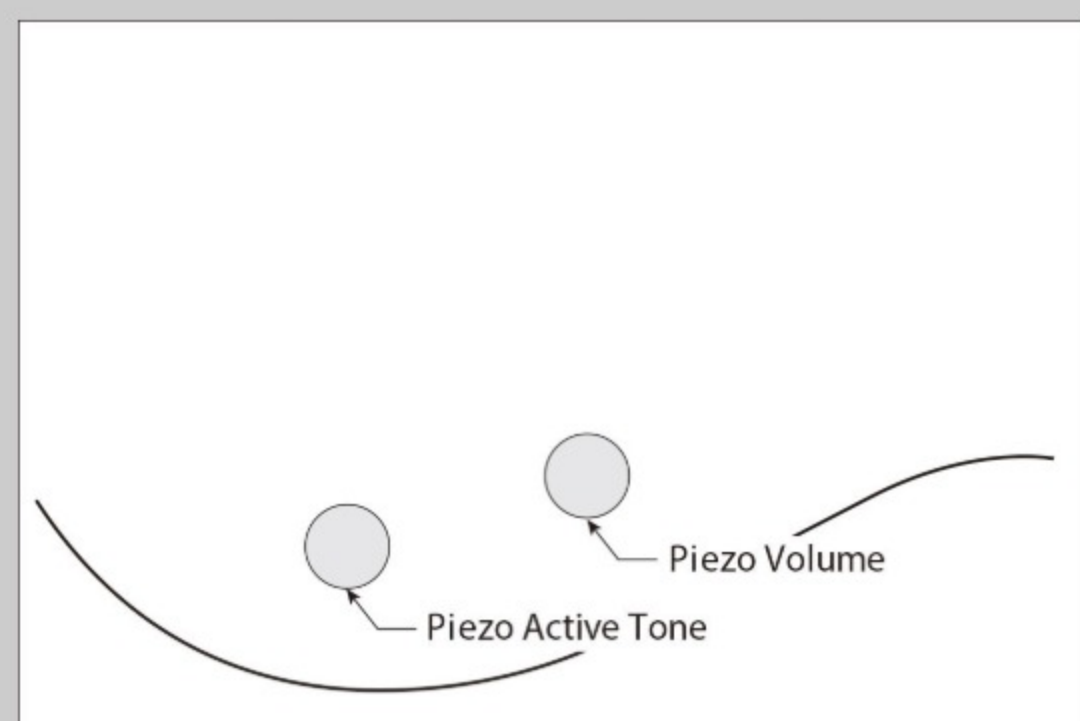

DEF : Dragon Eye Burst Flat

COLOR VARIATION :

SHARE : [f](#) [t](#)

SPEC

SPEC

neck type	SRH5 / 5pc Jatoba/Walnut neck
top/back/body	Spruce top / Mahogany body
fretboard	Bound Panga Panga / Off-set white dot inlay
fret	Medium frets
bridge	Custom bridge for AeroSilk Piezo system (16.5mm string spacing)
string gauge	.045/.065/.080/.100/.132 (Flatwound)
hardware color	Black matte

NECK DIMENSIONS

Scale :	864mm/34"
a : Width	45mm at NUT
b : Width	68mm at 24F
c : Thickness	19.5mm at 1F
d : Thickness	21.5mm at 12F
Radius :	305mmR

CONTROLS

OTHERS

Recommended	MB300C
Case	
AeroSilk Piezo pickup	