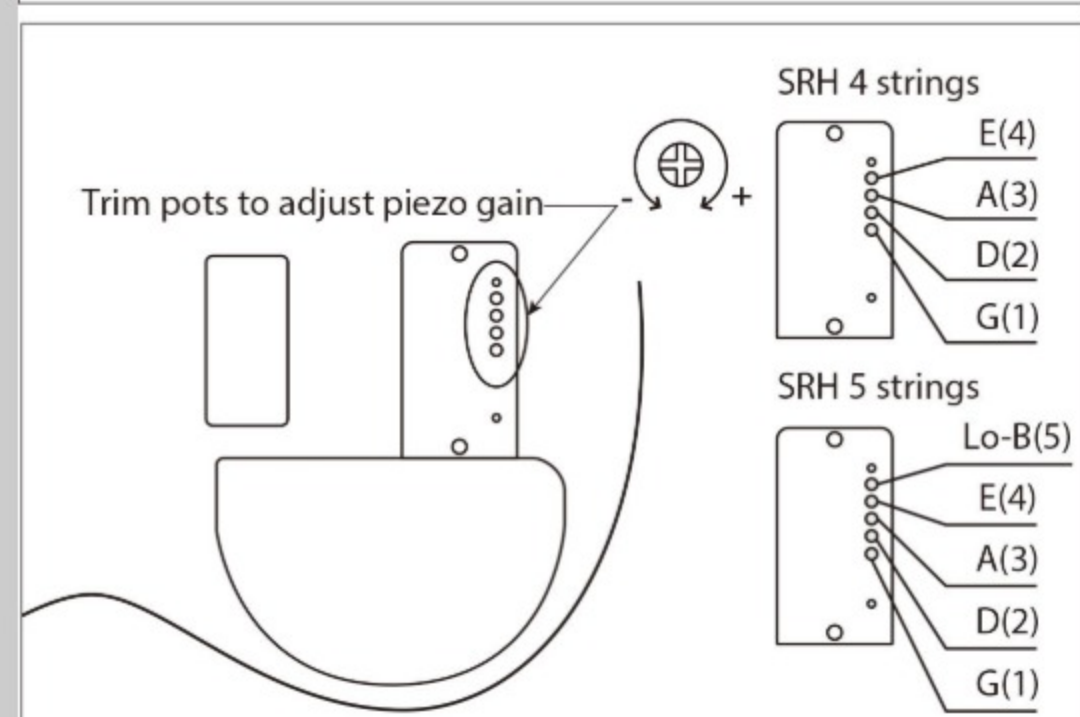

DEF : Dragon Eye Burst Flat

COLOR VARIATION :

SHARE : [f](#) [t](#)

SPEC

SPEC

neck type	SRH5 / 5pc Jatoba/Walnut neck
top/back/body	Spruce top / Mahogany body
fretboard	Bound Panga Panga / Off-set white dot inlay
fret	Medium frets
bridge	Custom bridge for AeroSilk Piezo system (16.5mm string spacing)
string gauge	.045/.065/.080/.100/.132 (Flatwound)
hardware color	Black matte

NECK DIMENSIONS

Scale :	864mm/34"
a : Width	45mm at NUT
b : Width	68mm at 24F
c : Thickness	19.5mm at 1F
d : Thickness	21.5mm at 12F
Radius :	305mmR

CONTROLS

OTHERS

Recommended	MB300C
Case	
AeroSilk Piezo pickup	