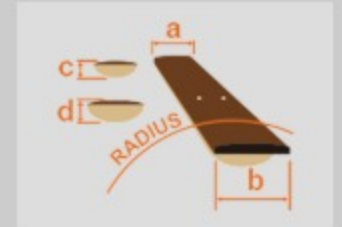

### SPEC

neck type	SRH5 / 5pc Jatoba/Walnut neck
top/back/body	Spruce top / Mahogany body
fretboard	Bound Panga Panga / Off-set white dot inlay
fret	Fretless
bridge	Custom bridge for AeroSilk Piezo system (16.5mm string spacing)
string gauge	.045/.065/.080/.100/.132 (Flatwound)
hardware color	Black matte

### NECK DIMENSIONS

Scale :	864mm/34"
a : Width	45mm at NUT
b : Width	68mm at 24F
c : Thickness	19.5mm at 1F
d : Thickness	21.5mm at 12F
Radius :	305mmR