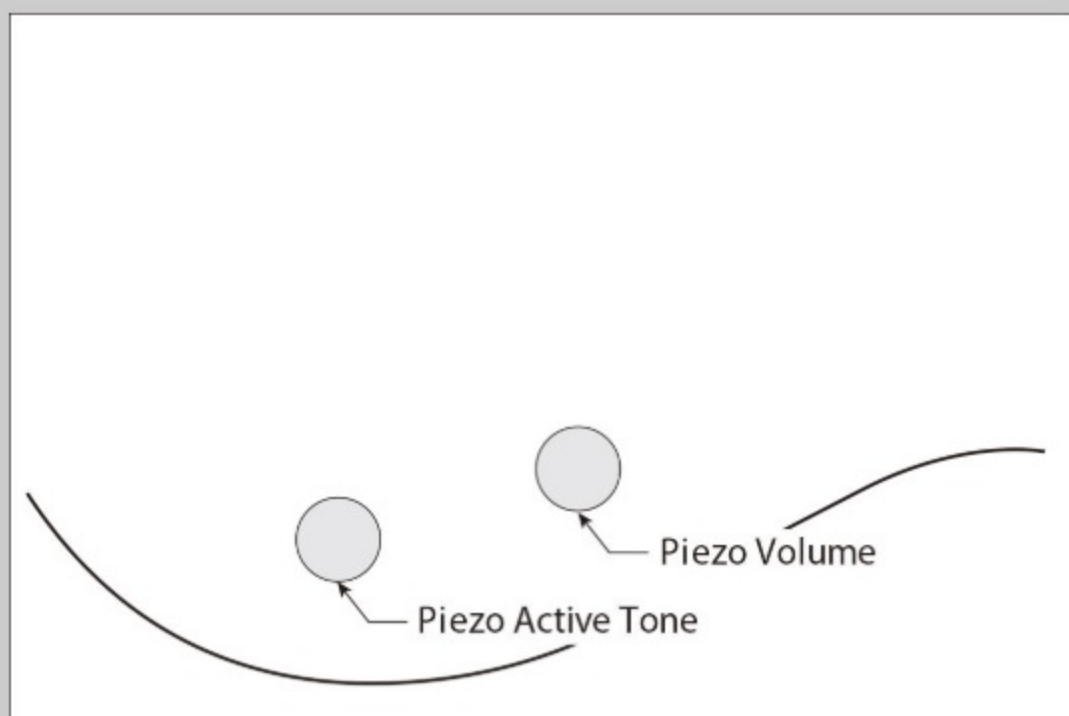

CONTROLS

OTHERS

Recommended Case MB300C
AeroSilk Piezo pickup