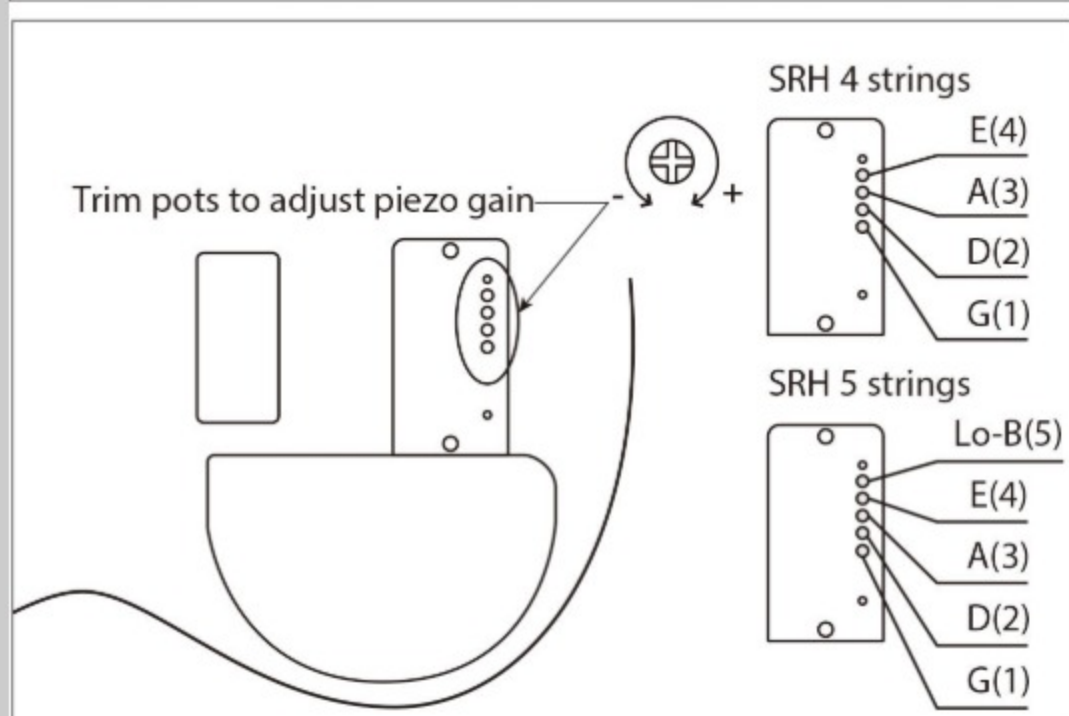

CONTROLS

OTHERS

Recommended Case MB300C
AeroSilk Piezo pickup