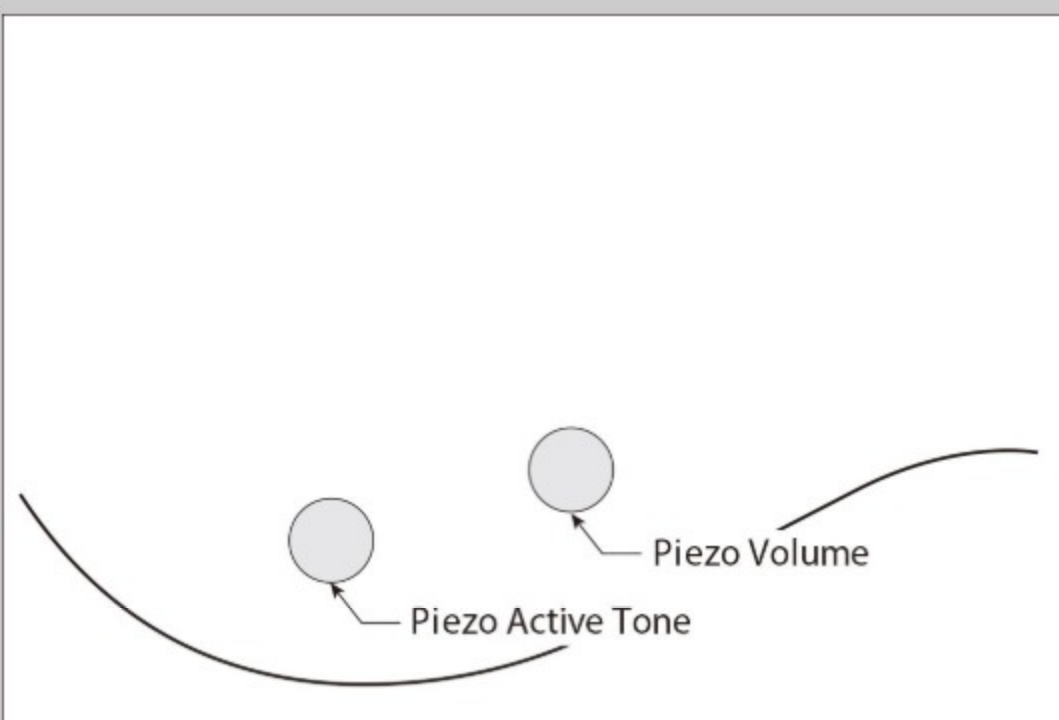

NNF : Natural Browned Burst Flat

COLOR VARIATION :

SHARE :

SPEC

SPEC

neck type	SRH5 / 5pc Jatoba/Walnut neck
top/back/body	Spruce top / Okoume body
fretboard	Bound Panga Panga fretboard / Off-set white dot inlay
fret	Fretless
bridge	Custom bridge for AeroSilk Piezo system bridge
string space	16.5mm
equaliser	Piezo active tone control
factory tuning	1G,2D,3A,4E,5B
strings	D'Addario® ECB81-5 Flatwound
string gauge	.045/.065/.080/.100/.132
nut	Plastic
hardware color	Black matte

NECK DIMENSIONS

Scale :	864mm/34"
a : Width	45mm at NUT
b : Width	68mm at 24F
c : Thickness	19.5mm at 1F
d : Thickness	21.5mm at 12F
Radius :	305mmR

CONTROLS

OTHERS

Recommended Case MB300C