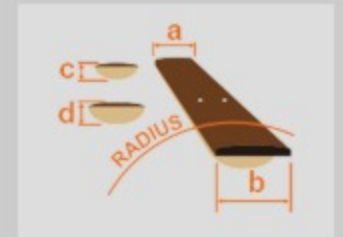

NNF : Natural Browned Burst Flat

COLOR VARIATION :

SHARE :

SPEC

SPEC

neck type	SRH5 / 5pc Jatoba/Walnut neck
top/back/body	Spruce top / Okoume body
fretboard	Bound Panga Panga fretboard / Off-set white dot inlay
fret	Fretless
bridge	Custom bridge for AeroSilk Piezo system bridge
string space	16.5mm
equaliser	Piezo active tone control
factory tuning	1G,2D,3A,4E,5B
strings	D'Addario® ECB81-5 Flatwound
string gauge	.045/.065/.080/.100/.132
nut	Plastic
hardware color	Black matte

NECK DIMENSIONS

Scale :	864mm/34"
a : Width	45mm at NUT
b : Width	68mm at 24F
c : Thickness	19.5mm at 1F
d : Thickness	21.5mm at 12F
Radius :	305mmR

CONTROLS

OTHERS

Recommended Case MB300C