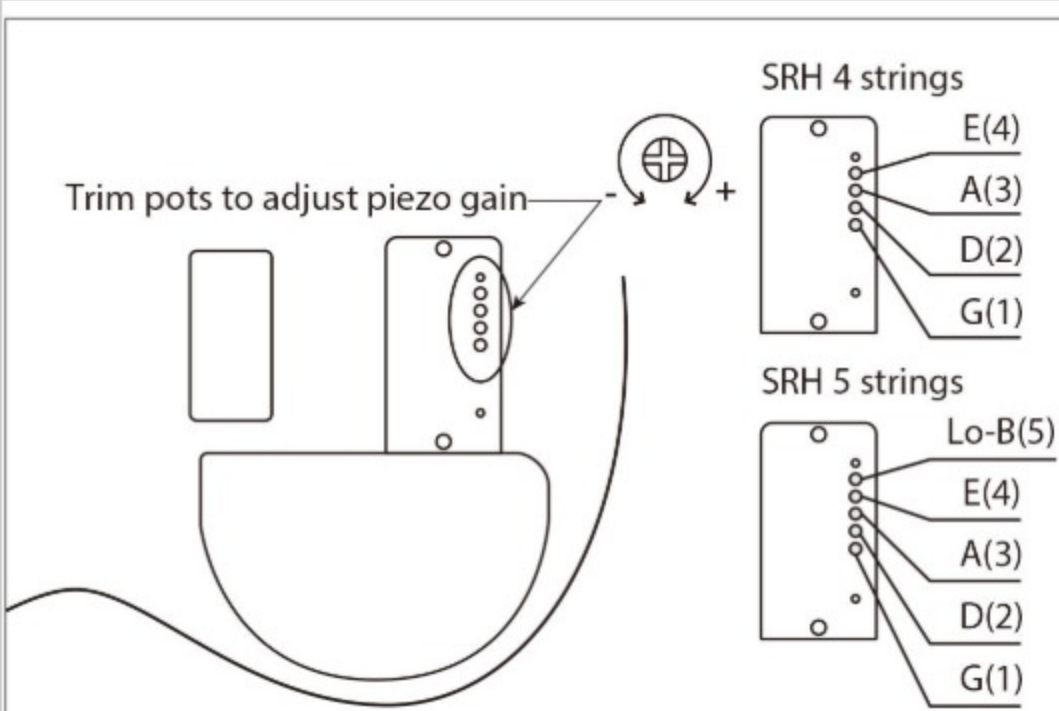

NNF : Natural Browned Burst Flat

COLOR VARIATION :

SHARE :

SPEC

SPEC

neck type	SRH5 / 5pc Jatoba/Walnut neck
top/back/body	Spruce top / Okoume body
fretboard	Bound Panga Panga fretboard / Off-set white dot inlay
fret	Fretless
bridge	Custom bridge for AeroSilk Piezo system bridge
string space	16.5mm
equaliser	Piezo active tone control
factory tuning	1G,2D,3A,4E,5B
strings	D'Addario® ECB81-5 Flatwound
string gauge	.045/.065/.080/.100/.132
nut	Plastic
hardware color	Black matte

NECK DIMENSIONS

Scale :	864mm/34"
a : Width	45mm at NUT
b : Width	68mm at 24F
c : Thickness	19.5mm at 1F
d : Thickness	21.5mm at 12F
Radius :	305mmR

CONTROLS

OTHERS

Recommended Case MB300C