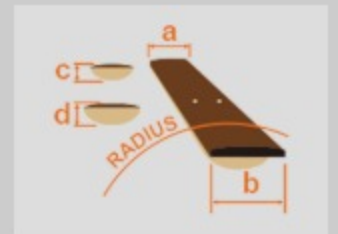

NNF : Natural Browned Burst Flat

COLOR VARIATION :

SHARE :  

SPEC

SPEC

neck type	SRH5 / 5pc Jatoba/Walnut neck
top/back/body	Spruce top / Okoume body
fretboard	Bound Panga Panga fretboard / Off-set white dot inlay
fret	Fretless
bridge	Custom bridge for AeroSilk Piezo system bridge
string space	16.5mm
equaliser	Piezo active tone control
factory tuning	1G,2D,3A,4E,5B
strings	D'Addario® ECB81-5 Flatwound
string gauge	.045/.065/.080/.100/.132
hardware color	Black

NECK DIMENSIONS

Scale :	864mm/34"
a : Width	45mm at NUT
b : Width	68mm at 24F
c : Thickness	19.5mm at 1F
d : Thickness	21.5mm at 12F
Radius :	305mmR

CONTROLS

OTHERS

Recommended Case MB300C