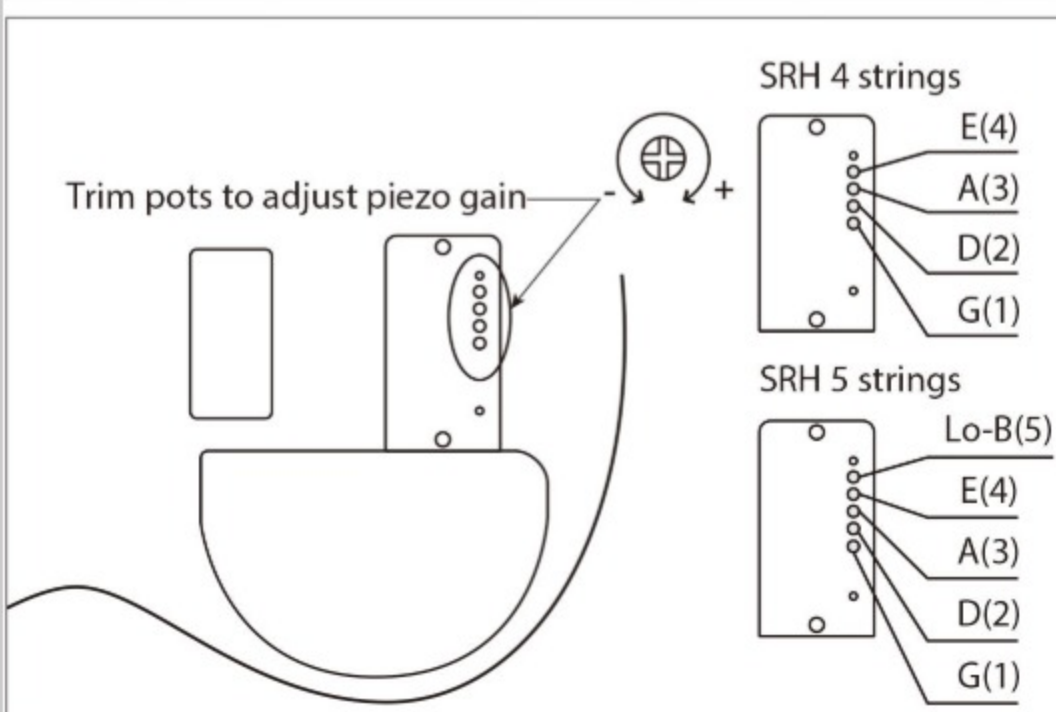

NNF : Natural Browned Burst Flat

COLOR VARIATION :

SHARE :  

SPEC

SPEC

neck type	SRH5 / 5pc Jatoba/Walnut neck
top/back/body	Spruce top / Okoume body
fretboard	Bound Panga Panga fretboard / Off-set white dot inlay
fret	Fretless
bridge	Custom bridge for AeroSilk Piezo system bridge
string space	16.5mm
equaliser	Piezo active tone control
factory tuning	1G,2D,3A,4E,5B
strings	D'Addario® ECB81-5 Flatwound
string gauge	.045/.065/.080/.100/.132
hardware color	Black

NECK DIMENSIONS

Scale :	864mm/34"
a : Width	45mm at NUT
b : Width	68mm at 24F
c : Thickness	19.5mm at 1F
d : Thickness	21.5mm at 12F
Radius :	305mmR

CONTROLS

OTHERS

Recommended Case MB300C