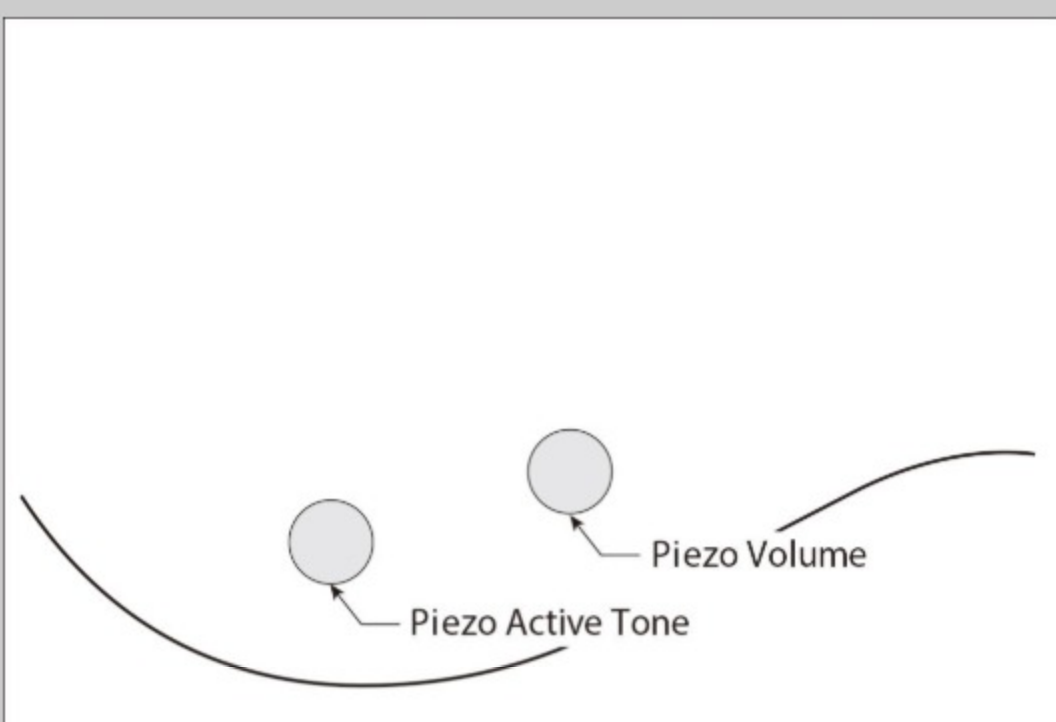

NNF : Natural Browned Burst Flat

COLOR VARIATION :

SHARE :  

SPEC

SPEC

neck type	SRH5 / 5pc Jatoba/Walnut neck
top/back/body	Spruce top / Okoume body
fretboard	Bound Panga Panga fretboard / Off-set white dot inlay
fret	Fretless
bridge	Custom bridge for AeroSilk Piezo system bridge
string space	16.5mm
equaliser	Piezo active tone control
factory tuning	1G,2D,3A,4E,5B
strings	D'Addario® ECB81-5 Flatwound
string gauge	.045/.065/.080/.100/.132
hardware color	Black

NECK DIMENSIONS

Scale :	864mm/34"
a : Width	45mm at NUT
b : Width	68mm at 24F
c : Thickness	19.5mm at 1F
d : Thickness	21.5mm at 12F
Radius :	305mmR

CONTROLS

OTHERS

Recommended Case MB300C