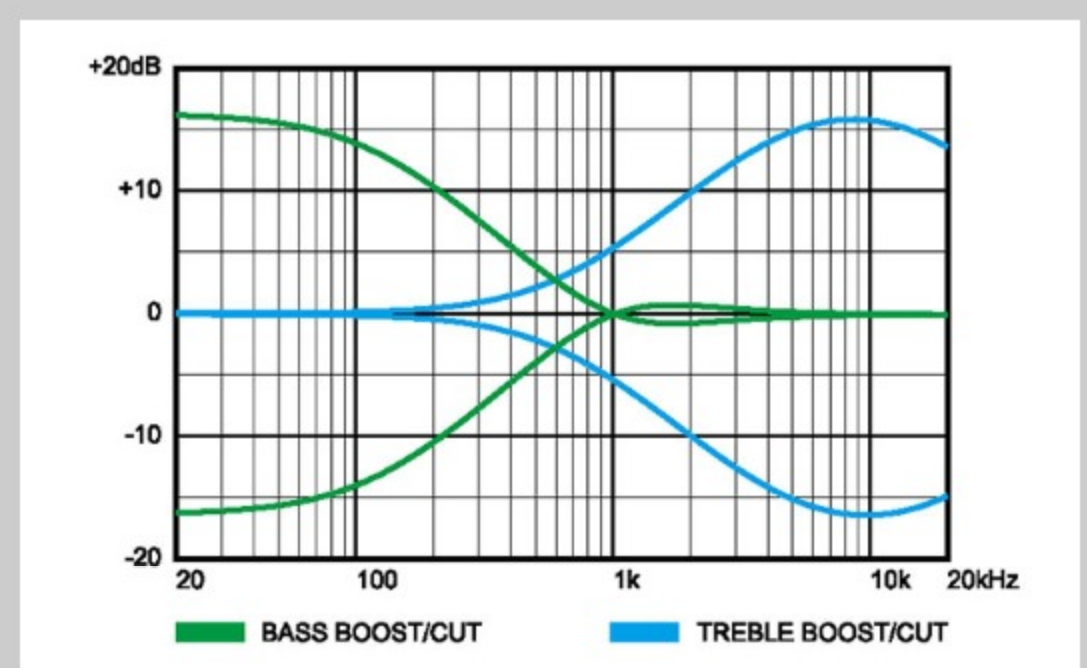

SRMD200

CAM : Candy Apple Matte

COLOR VARIATION :

SHARE :  

SPEC

SPEC

neck type	SRMD4 / Maple neck
top/back/body	Poplar body
fretboard	Maple fretboard / Black dot inlay
fret	Medium frets
number of frets	22
bridge	B10 bridge
string space	19mm
neck pickup	Dynamix P neck pickup (Passive)
bridge pickup	Dynamix J bridge pickup (Passive)
equaliser	Ibanez Custom Electronics 2-band EQ
factory tuning	1G,2D,3A,4E
strings	D'Addario® EXL165
string gauge	.045/.065/.085/.105
nut	Plastic
hardware color	Chrome

NECK DIMENSIONS

Scale :	812mm/32"
a : Width	38mm at NUT
b : Width	62mm at 22F
c : Thickness	19.5mm at 1F
d : Thickness	21.5mm at 12F
Radius :	305mmR

CONTROLS

FREQUENCY RESPONSE

OTHERS

Recommended Case **WB250C**