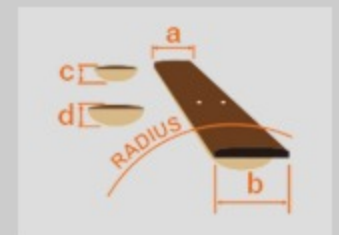

SRMD200

CAM : Candy Apple Matte

COLOR VARIATION :

SHARE :  

SPEC

SPEC

neck type	SRMD4 / Maple neck
top/back/body	Poplar body
fretboard	Maple fretboard / Black dot inlay
fret	Medium frets
number of frets	22
bridge	B10 bridge
string space	19mm
neck pickup	Dynamix P neck pickup (Passive)
bridge pickup	Dynamix J bridge pickup (Passive)
equaliser	Ibanez Custom Electronics 2-band EQ
factory tuning	1G,2D,3A,4E
strings	D'Addario® EXL165
string gauge	.045/.065/.085/.105
nut	Plastic
hardware color	Chrome

NECK DIMENSIONS

Scale :	812mm/32"
a : Width	38mm at NUT
b : Width	62mm at 22F
c : Thickness	19.5mm at 1F
d : Thickness	21.5mm at 12F
Radius :	305mmR

CONTROLS

FREQUENCY RESPONSE

OTHERS

Recommended Case **WB250C**