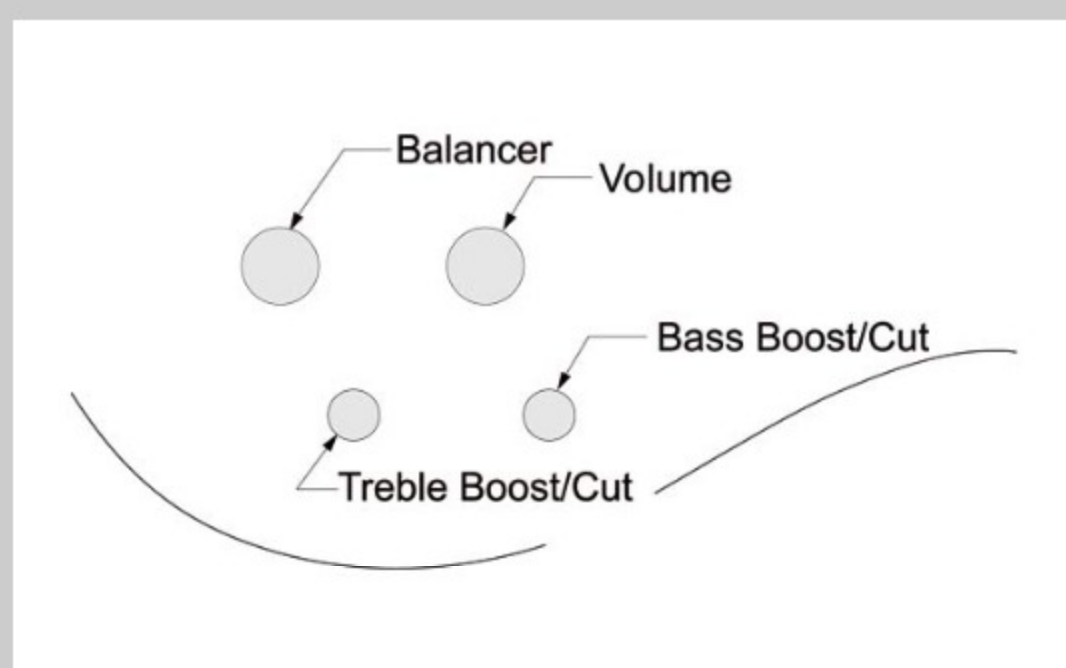

SRMD200

CAM : Candy Apple Matte

COLOR VARIATION :

SHARE :  

SPEC

SPEC

neck type	SRMD4 / Maple neck
top/back/body	Poplar body
fretboard	Maple fretboard / Black dot inlay
fret	Medium frets
number of frets	22
bridge	B10 bridge
string space	19mm
neck pickup	Dynamix P neck pickup (Passive)
bridge pickup	Dynamix J bridge pickup (Passive)
equaliser	Ibanez Custom Electronics 2-band EQ
factory tuning	1G,2D,3A,4E
strings	D'Addario® EXL165
string gauge	.045/.065/.085/.105
nut	Plastic
hardware color	Chrome

NECK DIMENSIONS

Scale :	812mm/32"
a : Width	38mm at NUT
b : Width	62mm at 22F
c : Thickness	19.5mm at 1F
d : Thickness	21.5mm at 12F
Radius :	305mmR

CONTROLS

FREQUENCY RESPONSE

OTHERS

Recommended Case **WB250C**