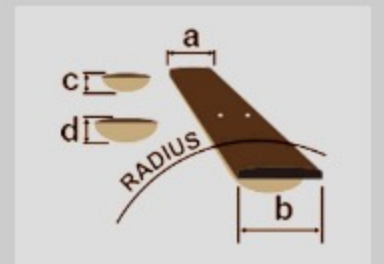

SRMD200

COLOR VARIATION :

CAM : Candy Apple Matte

SPEC

SPECS

neck type	SRMD4 / Maple neck
top/back/body	Poplar body
fretboard	Maple fretboard / Black dot inlay
fret	Medium frets
number of frets	22
bridge	B10 bridge
string space	19mm
neck pickup	Dynamix P neck pickup (Passive)
bridge pickup	Dynamix J bridge pickup (Passive)
equaliser	Ibanez Custom Electronics 2-band EQ
factory tuning	1G,2D,3A,4E
strings	D'Addario® EXL165
string gauge	.045/.065/.085/.105
hardware color	Chrome

NECK DIMENSIONS

Scale :	812mm/32"
a : Width	38mm at NUT
b : Width	61mm at 22F
c : Thickness	19.5mm at 1F
d : Thickness	21.5mm at 12F
Radius :	305mmR

DESCRIPTION +

CONTROLS

DESCRIPTION

FREQUENCY RESPONSE

DESCRIPTION