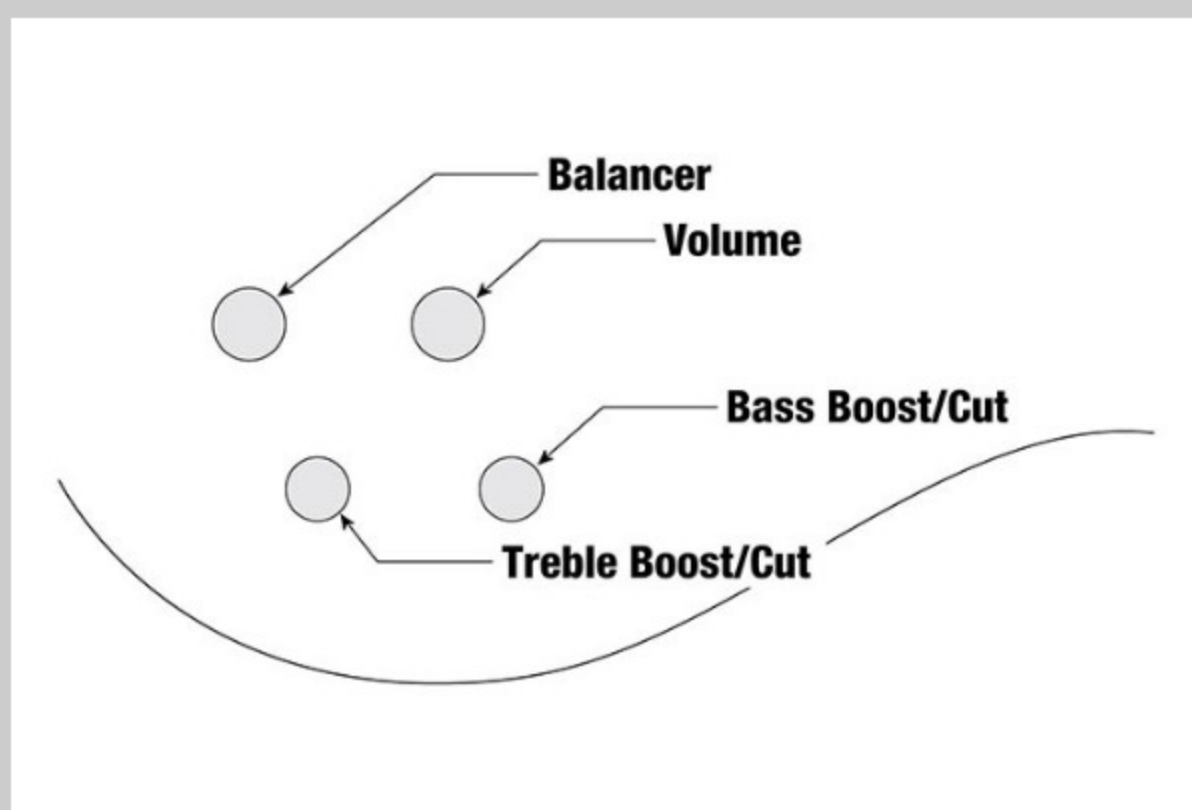

SRMD200

COLOR VARIATION :

CAM : Candy Apple Matte

SPEC

SPECS

neck type	SRMD4 / Maple neck
top/back/body	Poplar body
fretboard	Maple fretboard / Black dot inlay
fret	Medium frets
number of frets	22
bridge	B10 bridge
string space	19mm
neck pickup	Dynamix P neck pickup (Passive)
bridge pickup	Dynamix J bridge pickup (Passive)
equaliser	Ibanez Custom Electronics 2-band EQ
factory tuning	1G,2D,3A,4E
strings	D'Addario® EXL165
string gauge	.045/.065/.085/.105
hardware color	Chrome

NECK DIMENSIONS

Scale :	812mm/32"
a : Width	38mm at NUT
b : Width	61mm at 22F
c : Thickness	19.5mm at 1F
d : Thickness	21.5mm at 12F
Radius :	305mmR

DESCRIPTION +

CONTROLS

DESCRIPTION

FREQUENCY RESPONSE

DESCRIPTION