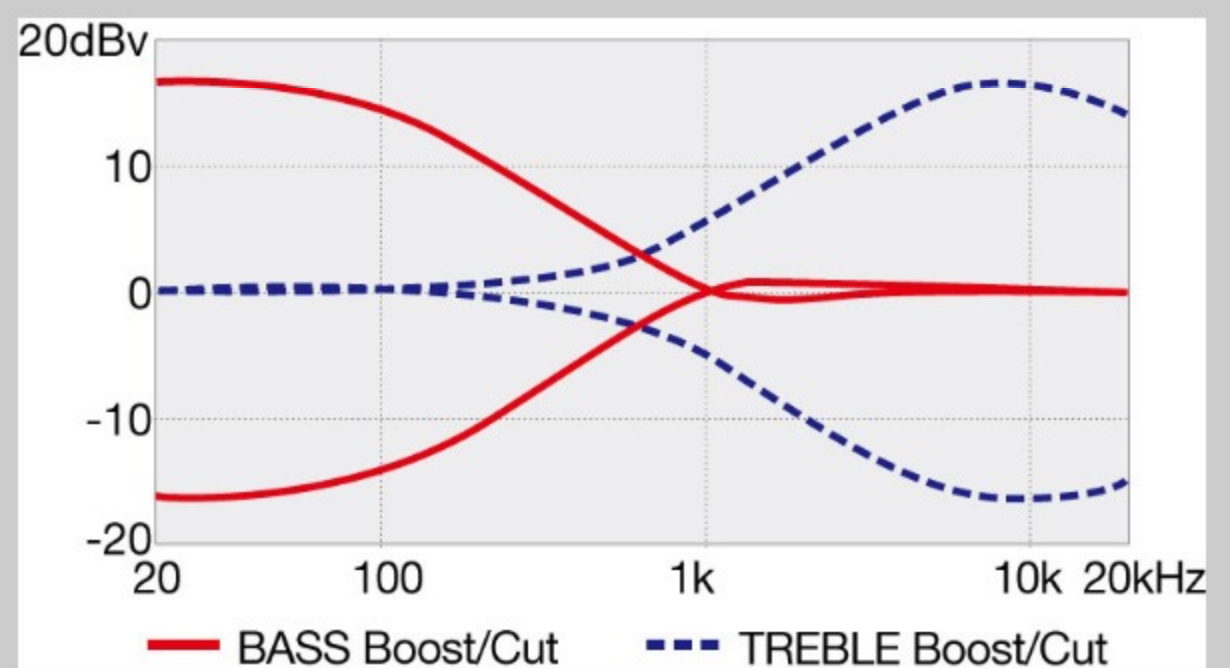

FREQUENCY RESPONSE

DESCRIPTION

OTHER FEATURES

Recommended Case	MRB350C
Recommended Bag	IBB540-BK
32 inch scale