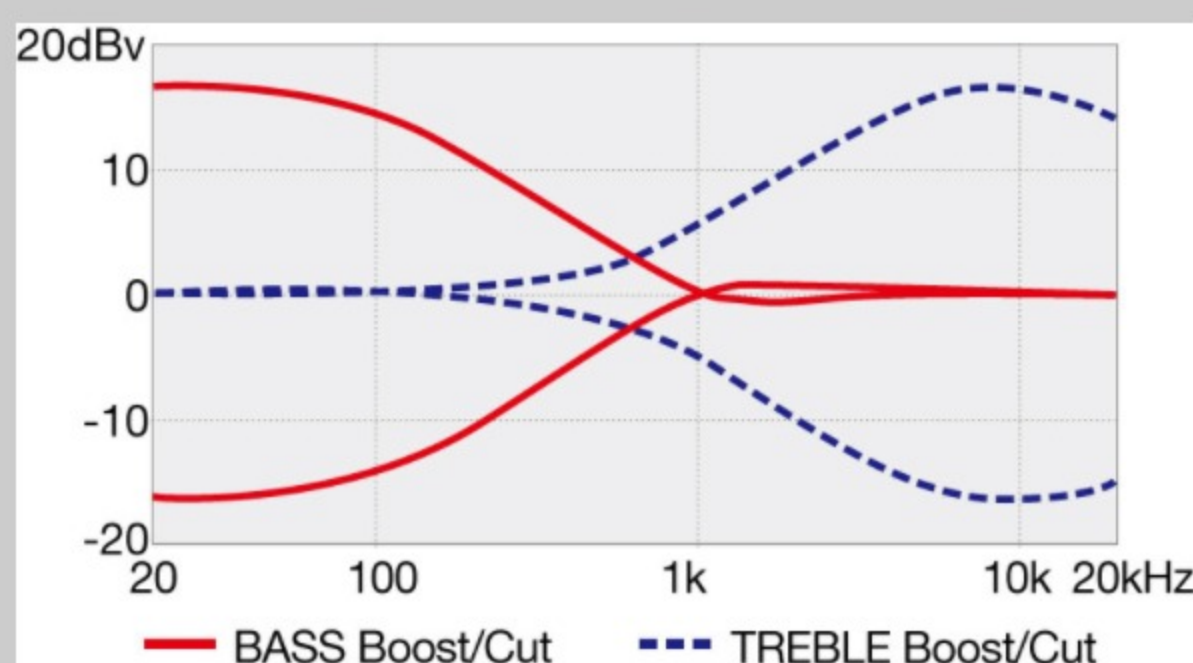

FREQUENCY RESPONSE

DESCRIPTION

OTHER FEATURES

Recommended Case	WB250C
Recommended Bag	IBB540-BK
32 inch scale