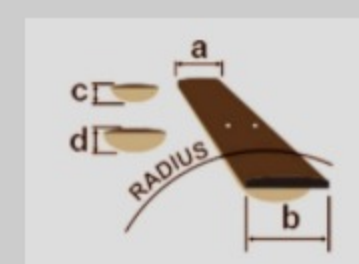

SRMD200D

COLOR VARIATION :

PW : Pearl White

SHARE :  

SPEC

SPECS

neck type	SRMD4 / Maple neck
top/back/body	Poplar body
fretboard	Jatoba fretboard / White dot inlay
fret	Medium frets
number of frets	22
bridge	B10 bridge
string space	19mm
neck pickup	Dynamix P neck pickup (Passive)
bridge pickup	Dynamix J bridge pickup (Passive)
equaliser	Ibanez Custom Electronics 2-band EQ
factory tuning	1G,2D,3A,4E
strings	D'Addario® EXL165
string gauge	.045/.065/.085/.105
nut	Plastic nut
hardware color	Chrome

NECK DIMENSIONS

Scale :	812mm
a : Width	38mm at NUT
b : Width	61mm at 22F
c : Thickness	19.5mm at 1F
d : Thickness	21.5mm at 12F
Radius :	305mmR

DESCRIPTION +

CONTROLS

DESCRIPTION

FREQUENCY RESPONSE

DESCRIPTION