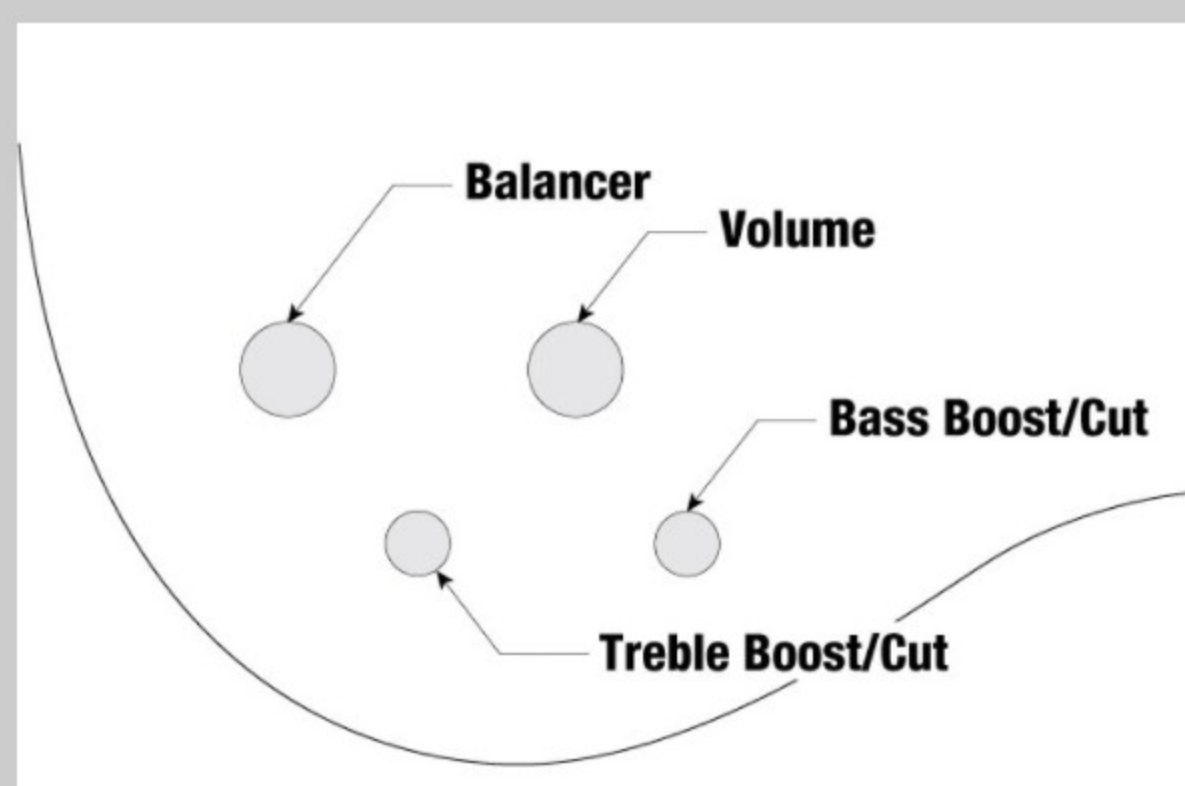

SRMD200D

COLOR VARIATION :

PW : Pearl White

SHARE :  

SPEC

SPECS

neck type	SRMD4 / Maple neck
top/back/body	Poplar body
fretboard	Jatoba fretboard / White dot inlay
fret	Medium frets
number of frets	22
bridge	B10 bridge
string space	19mm
neck pickup	Dynamix P neck pickup (Passive)
bridge pickup	Dynamix J bridge pickup (Passive)
equaliser	Ibanez Custom Electronics 2-band EQ
factory tuning	1G,2D,3A,4E
strings	D'Addario® EXL165
string gauge	.045/.065/.085/.105
nut	Plastic nut
hardware color	Chrome

NECK DIMENSIONS

Scale :	812mm
a : Width	38mm at NUT
b : Width	61mm at 22F
c : Thickness	19.5mm at 1F
d : Thickness	21.5mm at 12F
Radius :	305mmR

DESCRIPTION +

CONTROLS

DESCRIPTION

FREQUENCY RESPONSE

DESCRIPTION

OTHER FEATURES

Recommended Case	WB250C
Recommended Bag	IBB540-BK
32 inch scale	