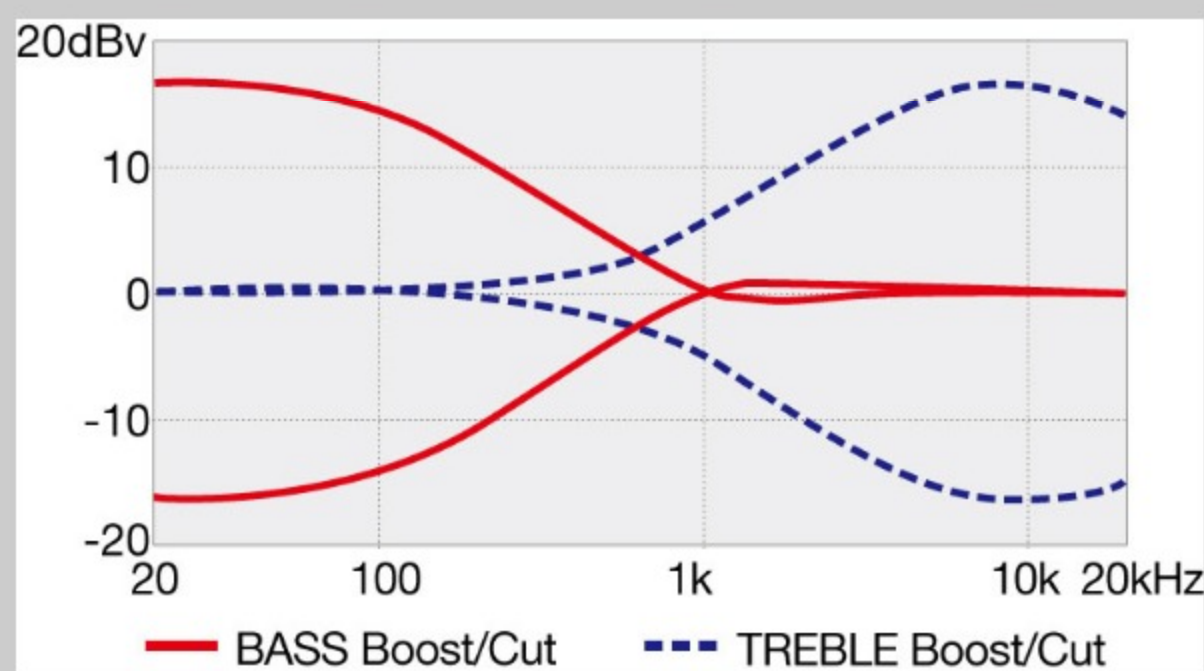

FREQUENCY RESPONSE

DESCRIPTION

+

OTHER FEATURES

Recommended Case	MRB350C
Recommended Bag	IBB540-BK
32 inch scale