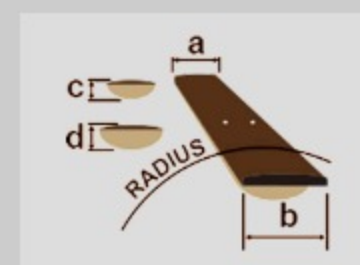

SRMD200D

COLOR VARIATION :

PW : Pearl White

SPEC

SPECS

neck type	SRMD4 / Maple neck
top/back/body	Poplar body
fretboard	Jatoba fretboard / White dot inlay
fret	Medium frets
number of frets	22
bridge	B10 bridge
string space	19mm
neck pickup	Dynamix P neck pickup (Passive)
bridge pickup	Dynamix J bridge pickup (Passive)
equaliser	Ibanez Custom Electronics 2-band EQ
factory tuning	1G,2D,3A,4E
strings	D'Addario® EXL165
string gauge	.045/.065/.085/.105
hardware color	Chrome

NECK DIMENSIONS

Scale :	812mm/32"
a : Width	38mm at NUT
b : Width	61mm at 22F
c : Thickness	19.5mm at 1F
d : Thickness	21.5mm at 12F
Radius :	305mmR

DESCRIPTION +

CONTROLS

DESCRIPTION

+

FREQUENCY RESPONSE

DESCRIPTION