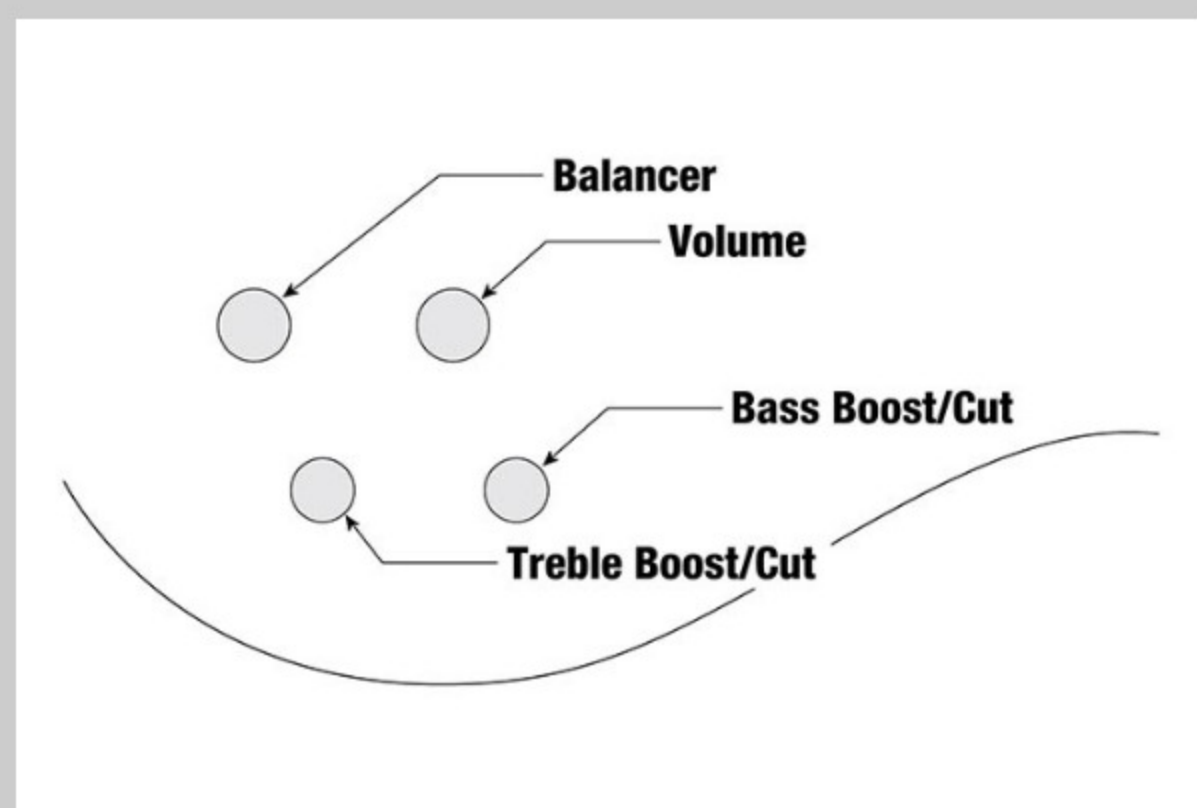

SRMD200D

COLOR VARIATION :

PW : Pearl White

SPEC

SPECS

neck type	SRMD4 / Maple neck
top/back/body	Poplar body
fretboard	Jatoba fretboard / White dot inlay
fret	Medium frets
number of frets	22
bridge	B10 bridge
string space	19mm
neck pickup	Dynamix P neck pickup (Passive)
bridge pickup	Dynamix J bridge pickup (Passive)
equaliser	Ibanez Custom Electronics 2-band EQ
factory tuning	1G,2D,3A,4E
strings	D'Addario® EXL165
string gauge	.045/.065/.085/.105
hardware color	Chrome

NECK DIMENSIONS

Scale :	812mm/32"
a : Width	38mm at NUT
b : Width	61mm at 22F
c : Thickness	19.5mm at 1F
d : Thickness	21.5mm at 12F
Radius :	305mmR

DESCRIPTION +

CONTROLS

DESCRIPTION

+

FREQUENCY RESPONSE

DESCRIPTION