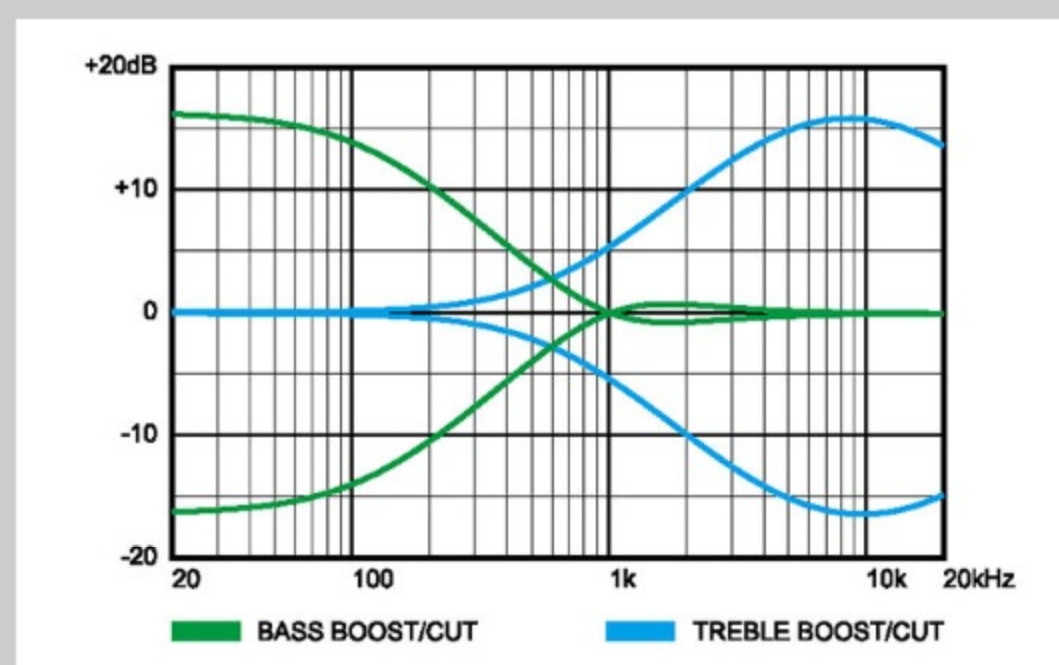

SRMD200K

AQG : Aqua Green

COLOR VARIATION :

SHARE : [f](#) [t](#)

SPEC

SPEC

neck type	SRMD4 / Maple neck
top/back/body	Poplar body
fretboard	Maple fretboard / Black dot inlay
fret	Medium frets
number of frets	22
bridge	B10 bridge
string space	19mm
neck pickup	Dynamix P neck pickup (Passive)
bridge pickup	Dynamix J bridge pickup (Passive)
equaliser	Ibanez Custom Electronics 2-band EQ
factory tuning	1G,2D,3A,4E
strings	D'Addario® EXL165
string gauge	.045/.065/.085/.105
nut	Plastic
hardware color	Chrome

NECK DIMENSIONS

Scale :	812mm/32"
a : Width	38mm at NUT
b : Width	62mm at 22F
c : Thickness	19.5mm at 1F
d : Thickness	21.5mm at 12F
Radius :	305mmR

CONTROLS

FREQUENCY RESPONSE

OTHERS

Recommended Case WB250C