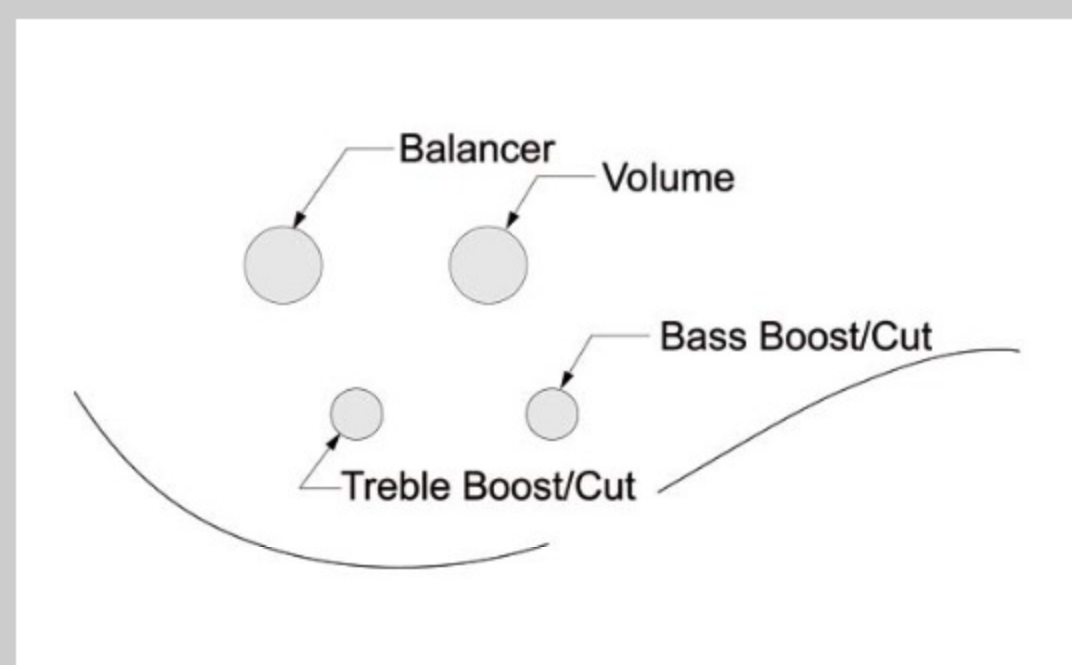

SRMD200K

AQG : Aqua Green

COLOR VARIATION :

SHARE : [f](#) [t](#)

SPEC

SPEC

neck type	SRMD4 / Maple neck
top/back/body	Poplar body
fretboard	Maple fretboard / Black dot inlay
fret	Medium frets
number of frets	22
bridge	B10 bridge
string space	19mm
neck pickup	Dynamix P neck pickup (Passive)
bridge pickup	Dynamix J bridge pickup (Passive)
equaliser	Ibanez Custom Electronics 2-band EQ
factory tuning	1G,2D,3A,4E
strings	D'Addario® EXL165
string gauge	.045/.065/.085/.105
nut	Plastic
hardware color	Chrome

NECK DIMENSIONS

Scale :	812mm/32"
a : Width	38mm at NUT
b : Width	62mm at 22F
c : Thickness	19.5mm at 1F
d : Thickness	21.5mm at 12F
Radius :	305mmR

CONTROLS

FREQUENCY RESPONSE

OTHERS

Recommended Case WB250C