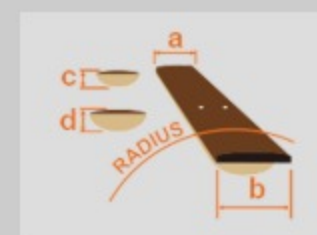

SRMD200K

AQG : Aqua Green

COLOR VARIATION :

SHARE : [f](#) [t](#)

SPEC

SPEC

neck type	SRMD4 / Maple neck
top/back/body	Poplar body
fretboard	Maple fretboard / Black dot inlay
fret	Medium frets
number of frets	22
bridge	B10 bridge
string space	19mm
neck pickup	Dynamix P neck pickup (Passive)
bridge pickup	Dynamix J bridge pickup (Passive)
equaliser	Ibanez Custom Electronics 2-band EQ
factory tuning	1G,2D,3A,4E
strings	D'Addario® EXL165
string gauge	.045/.065/.085/.105
nut	Plastic
hardware color	Chrome

NECK DIMENSIONS

Scale :	812mm/32"
a : Width	38mm at NUT
b : Width	62mm at 22F
c : Thickness	19.5mm at 1F
d : Thickness	21.5mm at 12F
Radius :	305mmR

CONTROLS

FREQUENCY RESPONSE

OTHERS

Recommended Case WB250C