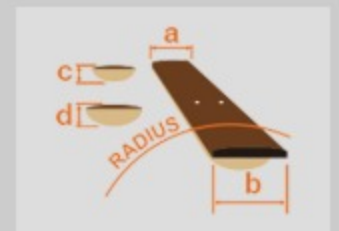

SRMD205

SPN : Sea Foam Pearl Green

COLOR VARIATION :

SHARE :

SPEC

SPEC

neck type	SRMD5 / Maple neck
top/back/body	Poplar body
fretboard	Maple fretboard / Black dot inlay
fret	Medium frets
number of frets	22
bridge	B15W bridge
string space	18mm
neck pickup	Dynamix P neck pickup (Passive)
bridge pickup	Dynamix J bridge pickup (Passive)
equaliser	Ibanez Custom Electronics 2-band EQ
factory tuning	1G,2D,3A,4E,5B
strings	D'Addario® EXL170M + .130
string gauge	.045/.065/.085/.105/.130
hardware color	Chrome

NECK DIMENSIONS

Scale :	812mm/32"
a : Width	45mm at NUT
b : Width	73mm at 22F
c : Thickness	19.5mm at 1F
d : Thickness	21.5mm at 12F
Radius :	305mmR

CONTROLS

FREQUENCY RESPONSE

OTHERS

Recommended Case WB250C