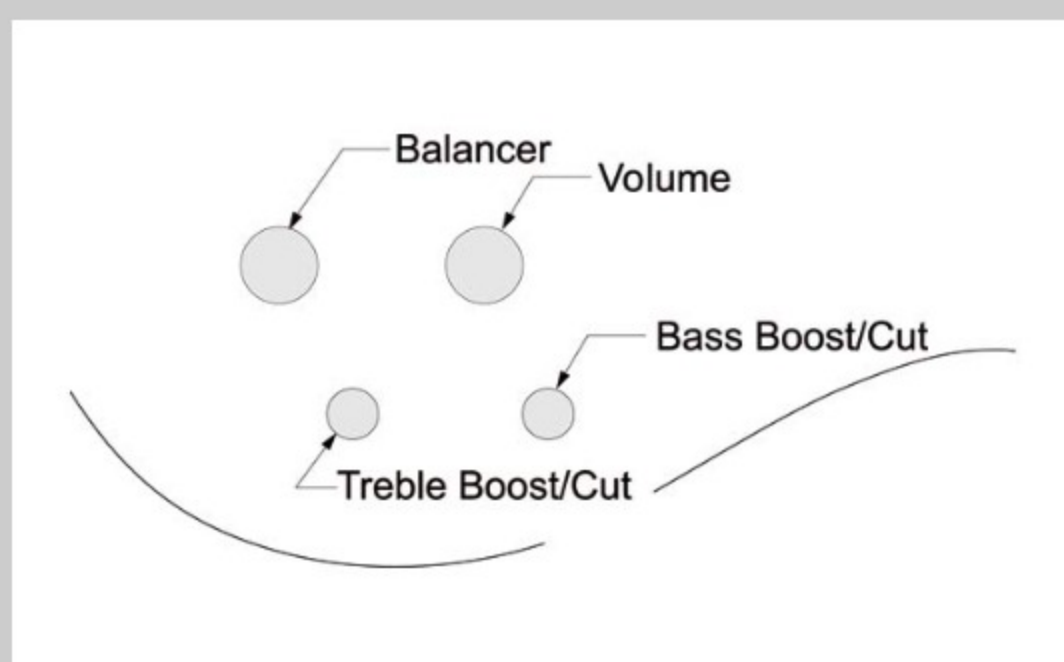

SRMD205

SPN : Sea Foam Pearl Green

COLOR VARIATION :

SHARE :

SPEC

SPEC

neck type	SRMD5 / Maple neck
top/back/body	Poplar body
fretboard	Maple fretboard / Black dot inlay
fret	Medium frets
number of frets	22
bridge	B15W bridge
string space	18mm
neck pickup	Dynamix P neck pickup (Passive)
bridge pickup	Dynamix J bridge pickup (Passive)
equaliser	Ibanez Custom Electronics 2-band EQ
factory tuning	1G,2D,3A,4E,5B
strings	D'Addario® EXL170M + .130
string gauge	.045/.065/.085/.105/.130
hardware color	Chrome

NECK DIMENSIONS

Scale :	812mm/32"
a : Width	45mm at NUT
b : Width	73mm at 22F
c : Thickness	19.5mm at 1F
d : Thickness	21.5mm at 12F
Radius :	305mmR

CONTROLS

FREQUENCY RESPONSE

OTHERS

Recommended Case WB250C