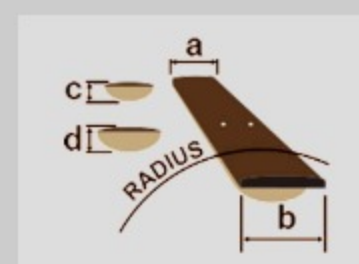

# SRMD205

COLOR VARIATION :

SPN : Sea Foam Pearl Green

### SPECS

neck type	SRMD5 / Maple neck
top/back/body	Poplar body
fretboard	Maple fretboard / Black dot inlay
fret	Medium frets
number of frets	22
bridge	B15W bridge
string space	18mm
neck pickup	Dynamix P neck pickup (Passive)
bridge pickup	Dynamix J bridge pickup (Passive)
equaliser	Ibanez Custom Electronics 2-band EQ
factory tuning	1G,2D,3A,4E,5B
strings	D'Addario® EXL165 + .130 medium
string gauge	.045/.065/.085/.105/.130
hardware color	Chrome

### NECK DIMENSIONS

Scale :	812mm/32"
a : Width	45mm at NUT
b : Width	73mm at 22F
c : Thickness	19.5mm at 1F
d : Thickness	21.5mm at 12F
Radius :	305mmR

DESCRIPTION +