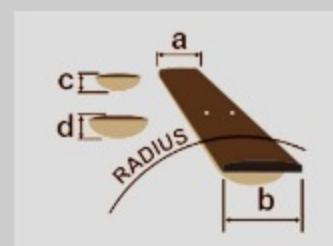

SRMS5 *Prestige*

MADE IN JAPAN

COLOR VARIATION :

WK : Weathered Black

SHARE :  

SPEC

SPECS

neck type	SRMS5 Prestige / 5pc Wenge/Walnut neck
top/back/body	Ash body
fretboard	Wenge fretboard / Acrylic special inlay
fret	Medium frets
number of frets	24
bridge	MR5S bridge
string space	16.5mm
neck pickup	Nordstrand™ Big Split Custom neck pickup (Passive)
bridge pickup	Nordstrand™ Big Split Custom bridge pickup (Passive)
equaliser	Ibanez Custom Electronics 3-band EQ w/ EQ bypass switch (passive tone control on treble pot) & 3-way Mid frequency switch
factory tuning	1G,2D,3A,4E,5B
strings	D'Addario® EXL170-5SL
string gauge	.045/.065/.080/.100/.130
nut	Graph Tech® BLACK TUSQ XL®
hardware color	Black

NECK DIMENSIONS

Scale :	901.7mm - 864mm
a : Width	45mm at NUT
b : Width	67mm at 24F
c : Thickness	19.5mm at 1F
d : Thickness	23mm at 12F
Radius :	305mmR

DESCRIPTION +

CONTROLS

DESCRIPTION +

FREQUENCY RESPONSE