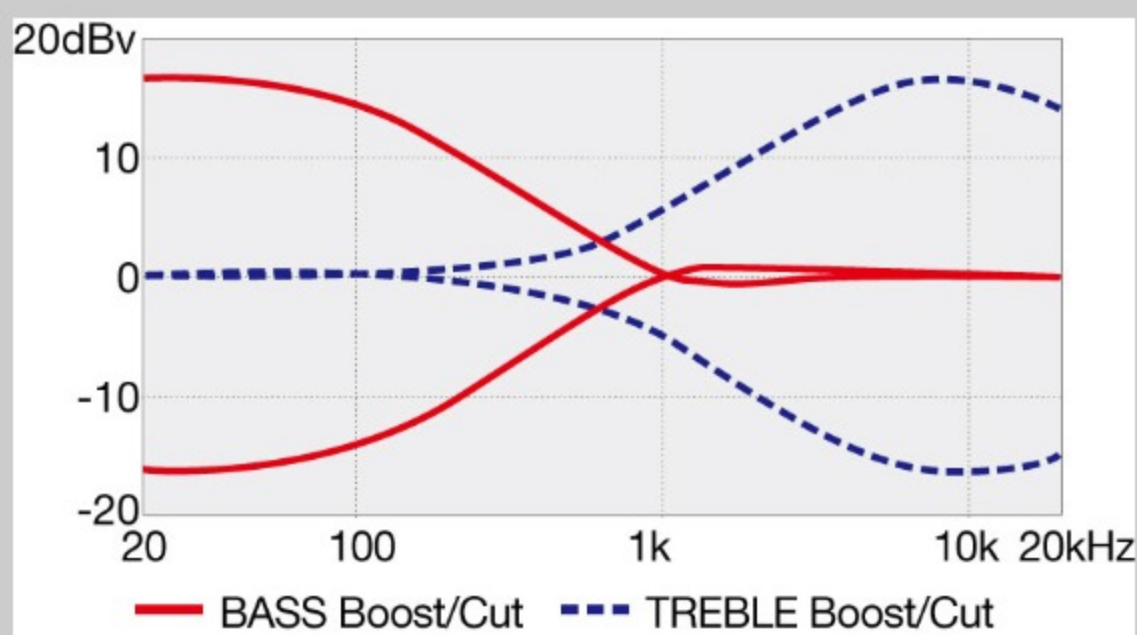

NECK DIMENSIONS

Scale :	901.7mm - 864mm
a : Width	45mm at NUT
b : Width	67mm at 24F
c : Thickness	19.5mm at 1F
d : Thickness	23mm at 12F
Radius :	305mmR

DESCRIPTION +

CONTROLS

DESCRIPTION +

FREQUENCY RESPONSE