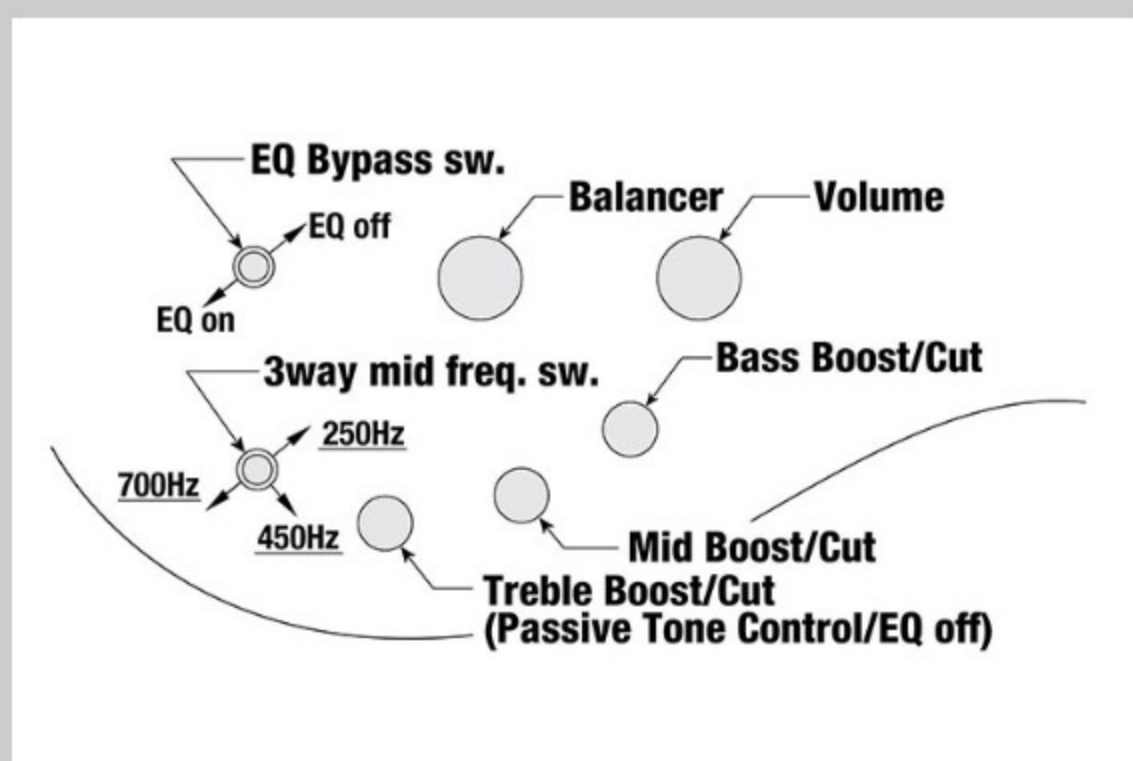

SRMS5 *Prestige*

MADE IN JAPAN

COLOR VARIATION :

WK : Weathered Black

SHARE :  

SPEC

SPECS

neck type	SRMS5 Prestige / 5pc Wenge/Walnut neck
top/back/body	Ash body
fretboard	Wenge fretboard / Acrylic special inlay
fret	Medium frets
number of frets	24
bridge	MR5S bridge
string space	16.5mm
neck pickup	Nordstrand™ Big Split Custom neck pickup (Passive)
bridge pickup	Nordstrand™ Big Split Custom bridge pickup (Passive)
equaliser	Ibanez Custom Electronics 3-band EQ w/ EQ bypass switch (passive tone control on treble pot) & 3-way Mid frequency switch
factory tuning	1G,2D,3A,4E,5B
strings	D'Addario® EXL170-5SL
string gauge	.045/.065/.080/.100/.130
nut	Graph Tech® BLACK TUSQ XL®
hardware color	Black

NECK DIMENSIONS

Scale :	901.7mm - 864mm
a : Width	45mm at NUT
b : Width	67mm at 24F
c : Thickness	19.5mm at 1F
d : Thickness	23mm at 12F
Radius :	305mmR

DESCRIPTION +

CONTROLS

DESCRIPTION +

FREQUENCY RESPONSE