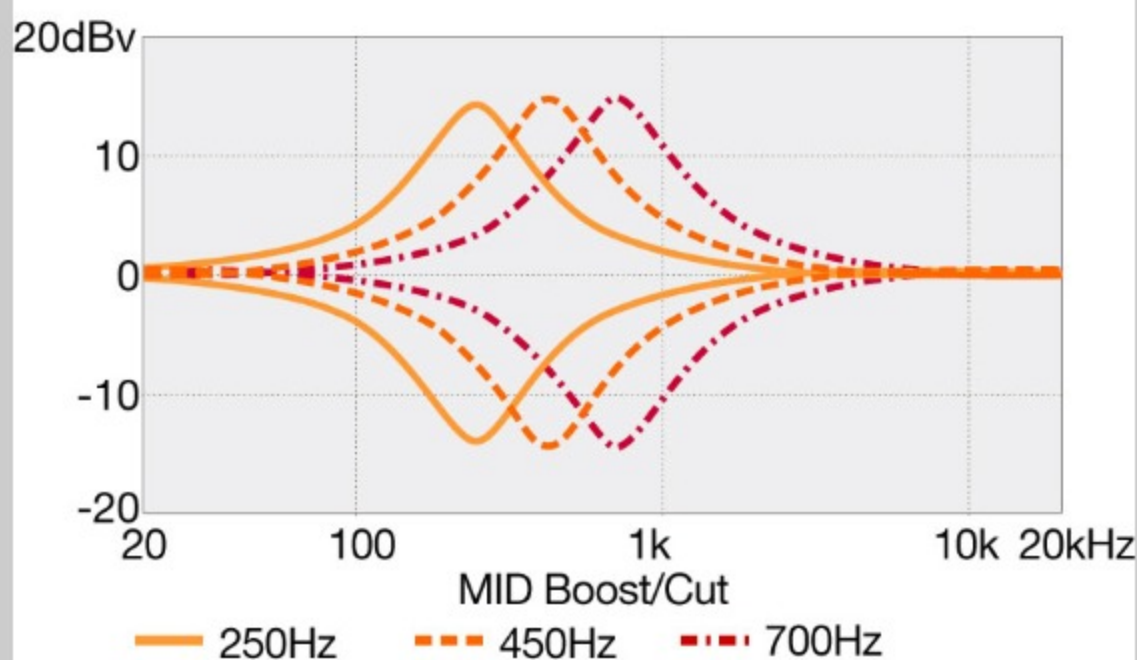

SRMS5 *Prestige*

MADE IN JAPAN

COLOR VARIATION :

WK : Weathered Black

SHARE :  

SPEC

SPECS

neck type	SRMS5 Prestige / 5pc Wenge/Walnut neck
top/back/body	Ash body
fretboard	Wenge fretboard / Acrylic special inlay
fret	Medium frets
number of frets	24
bridge	MR5S bridge
string space	16.5mm
neck pickup	Nordstrand™ Big Split Custom neck pickup (Passive)
bridge pickup	Nordstrand™ Big Split Custom bridge pickup (Passive)
equaliser	Ibanez Custom Electronics 3-band EQ w/ EQ bypass switch (passive tone control on treble pot) & 3-way Mid frequency switch
factory tuning	1G,2D,3A,4E,5B
strings	D'Addario® EXL170-5SL
string gauge	.045/.065/.080/.100/.130
nut	Graph Tech® BLACK TUSQ XL®
hardware color	Black

NECK DIMENSIONS

Scale :	901.7mm - 864mm
a : Width	45mm at NUT
b : Width	67mm at 24F
c : Thickness	19.5mm at 1F
d : Thickness	23mm at 12F
Radius :	305mmR

DESCRIPTION +

CONTROLS

DESCRIPTION +

FREQUENCY RESPONSE