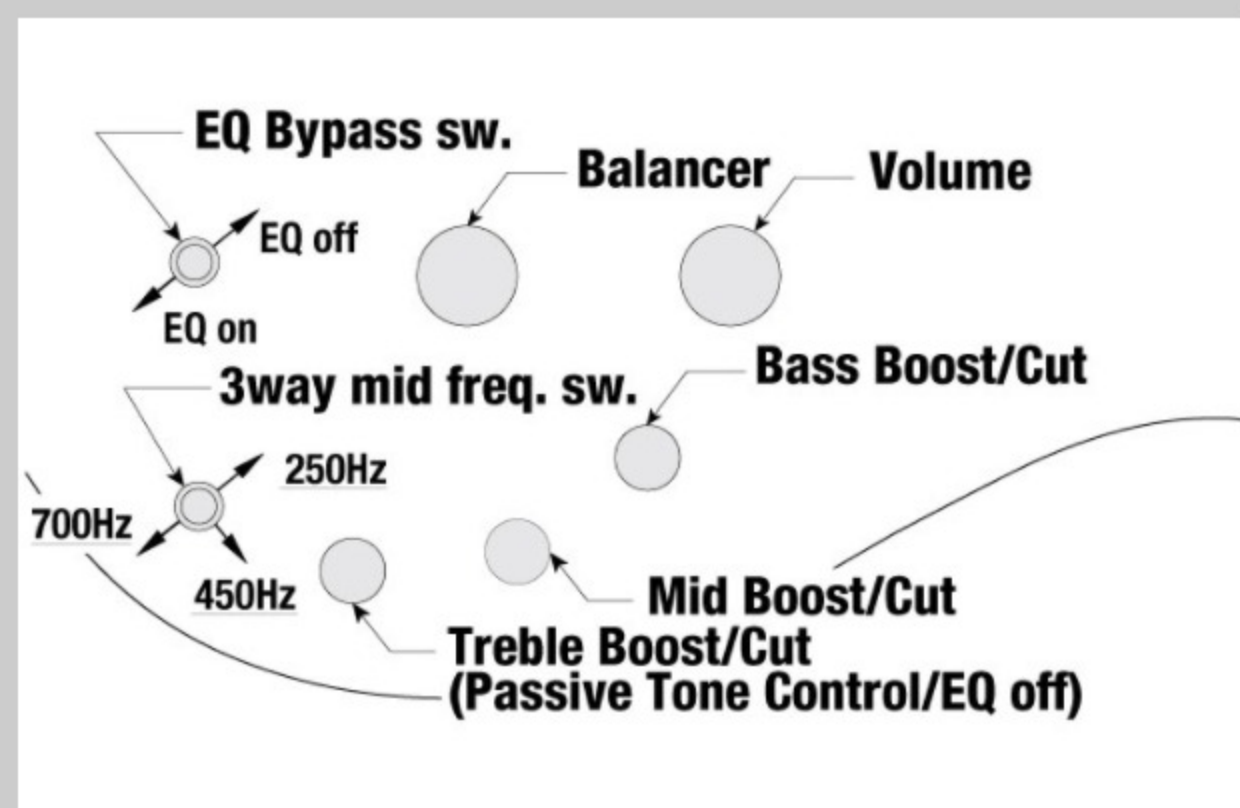

SRMS625EX

SR

COLOR VARIATION :

BKF : Black Flat

SHARE :  

SPEC

SPECS

neck type	SRMS5 for Multi Scale / 5pc Maple/Walnut
top/back/body	Okoume body
fretboard	Ebonol fretboard
fret	Medium frets
number of frets	24
bridge	MR5 bridge
string space	16.5mm
neck pickup	Bartolini® BH2 neck pickup (Passive)
bridge pickup	Bartolini® BH2 bridge pickup (Passive)
equaliser	Ibanez Custom Electronics 3-band EQ w/ EQ bypass switch (passive tone control on treble pot) & 3-way Mid frequency switch
factory tuning	1G,2D,3A,4E,5B
strings	D'Addario® EXL170-5SL
string gauge	.045/.065/.080/.100/.130
hardware color	Black

NECK DIMENSIONS

Scale :	901.7mm/35.5" - 864.0mm/34.0"
a : Width	45mm at NUT
b : Width	68mm at 24F
c : Thickness	19.5mm at 1F
d : Thickness	23mm at 12F
Radius :	305mmR

DESCRIPTION +

CONTROLS

DESCRIPTION

+

FREQUENCY RESPONSE

DESCRIPTION

+