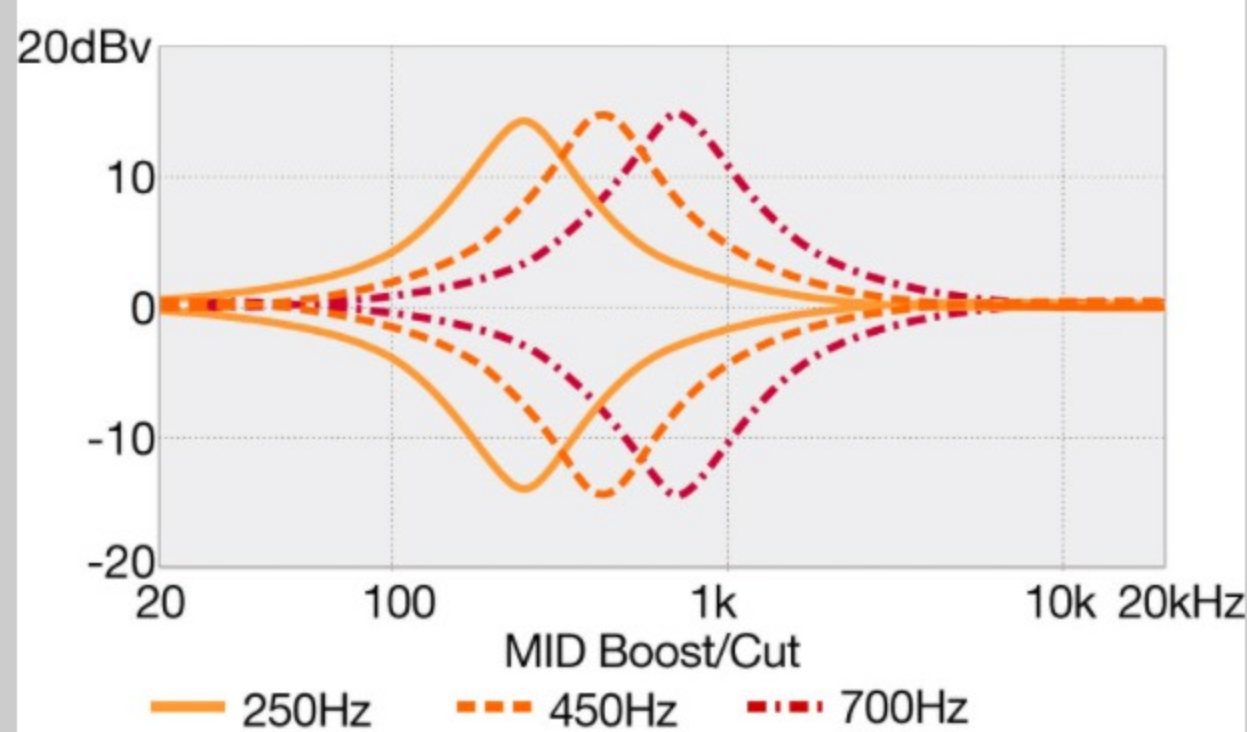

SRMS625EX

SR

COLOR VARIATION :

BKF : Black Flat

SHARE :  

SPEC

SPECS

neck type	SRMS5 for Multi Scale / 5pc Maple/Walnut
top/back/body	Okoume body
fretboard	Ebonol fretboard
fret	Medium frets
number of frets	24
bridge	MR5 bridge
string space	16.5mm
neck pickup	Bartolini® BH2 neck pickup (Passive)
bridge pickup	Bartolini® BH2 bridge pickup (Passive)
equaliser	Ibanez Custom Electronics 3-band EQ w/ EQ bypass switch (passive tone control on treble pot) & 3-way Mid frequency switch
factory tuning	1G,2D,3A,4E,5B
strings	D'Addario® EXL170-5SL
string gauge	.045/.065/.080/.100/.130
hardware color	Black

NECK DIMENSIONS

Scale :	901.7mm/35.5" - 864.0mm/34.0"
a : Width	45mm at NUT
b : Width	68mm at 24F
c : Thickness	19.5mm at 1F
d : Thickness	23mm at 12F
Radius :	305mmR

DESCRIPTION +

CONTROLS

DESCRIPTION

+

FREQUENCY RESPONSE