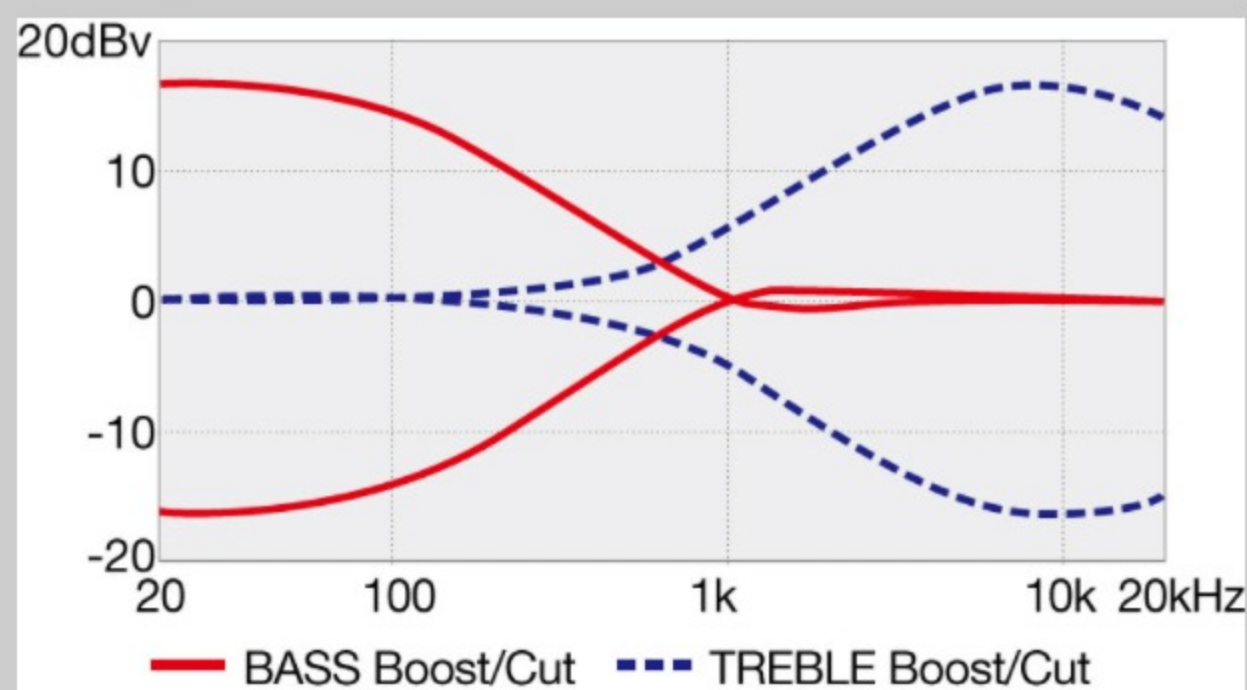

FREQUENCY RESPONSE