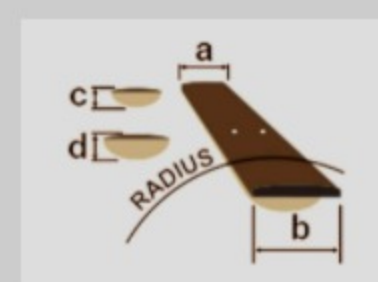

SRMS625EX

SR

COLOR VARIATION :

BKF : Black Flat

SHARE :  

SPEC

SPECS

neck type	SRMS5 for Multi Scale / 5pc Maple/Walnut
top/back/body	Okoume body
fretboard	Ebonol fretboard
fret	Medium frets
number of frets	24
bridge	MR5 bridge
string space	16.5mm
neck pickup	Bartolini® BH2 neck pickup (Passive)
bridge pickup	Bartolini® BH2 bridge pickup (Passive)
equaliser	Ibanez Custom Electronics 3-band EQ w/ EQ bypass switch (passive tone control on treble pot) & 3-way Mid frequency switch
factory tuning	1G,2D,3A,4E,5B
strings	D'Addario® EXL170-5SL
string gauge	.045/.065/.080/.100/.130
hardware color	Black

NECK DIMENSIONS

Scale :	901.7mm/35.5" - 864.0mm/34.0"
a : Width	45mm at NUT
b : Width	68mm at 24F
c : Thickness	19.5mm at 1F
d : Thickness	23mm at 12F
Radius :	305mmR

DESCRIPTION +

CONTROLS

DESCRIPTION

+

FREQUENCY RESPONSE